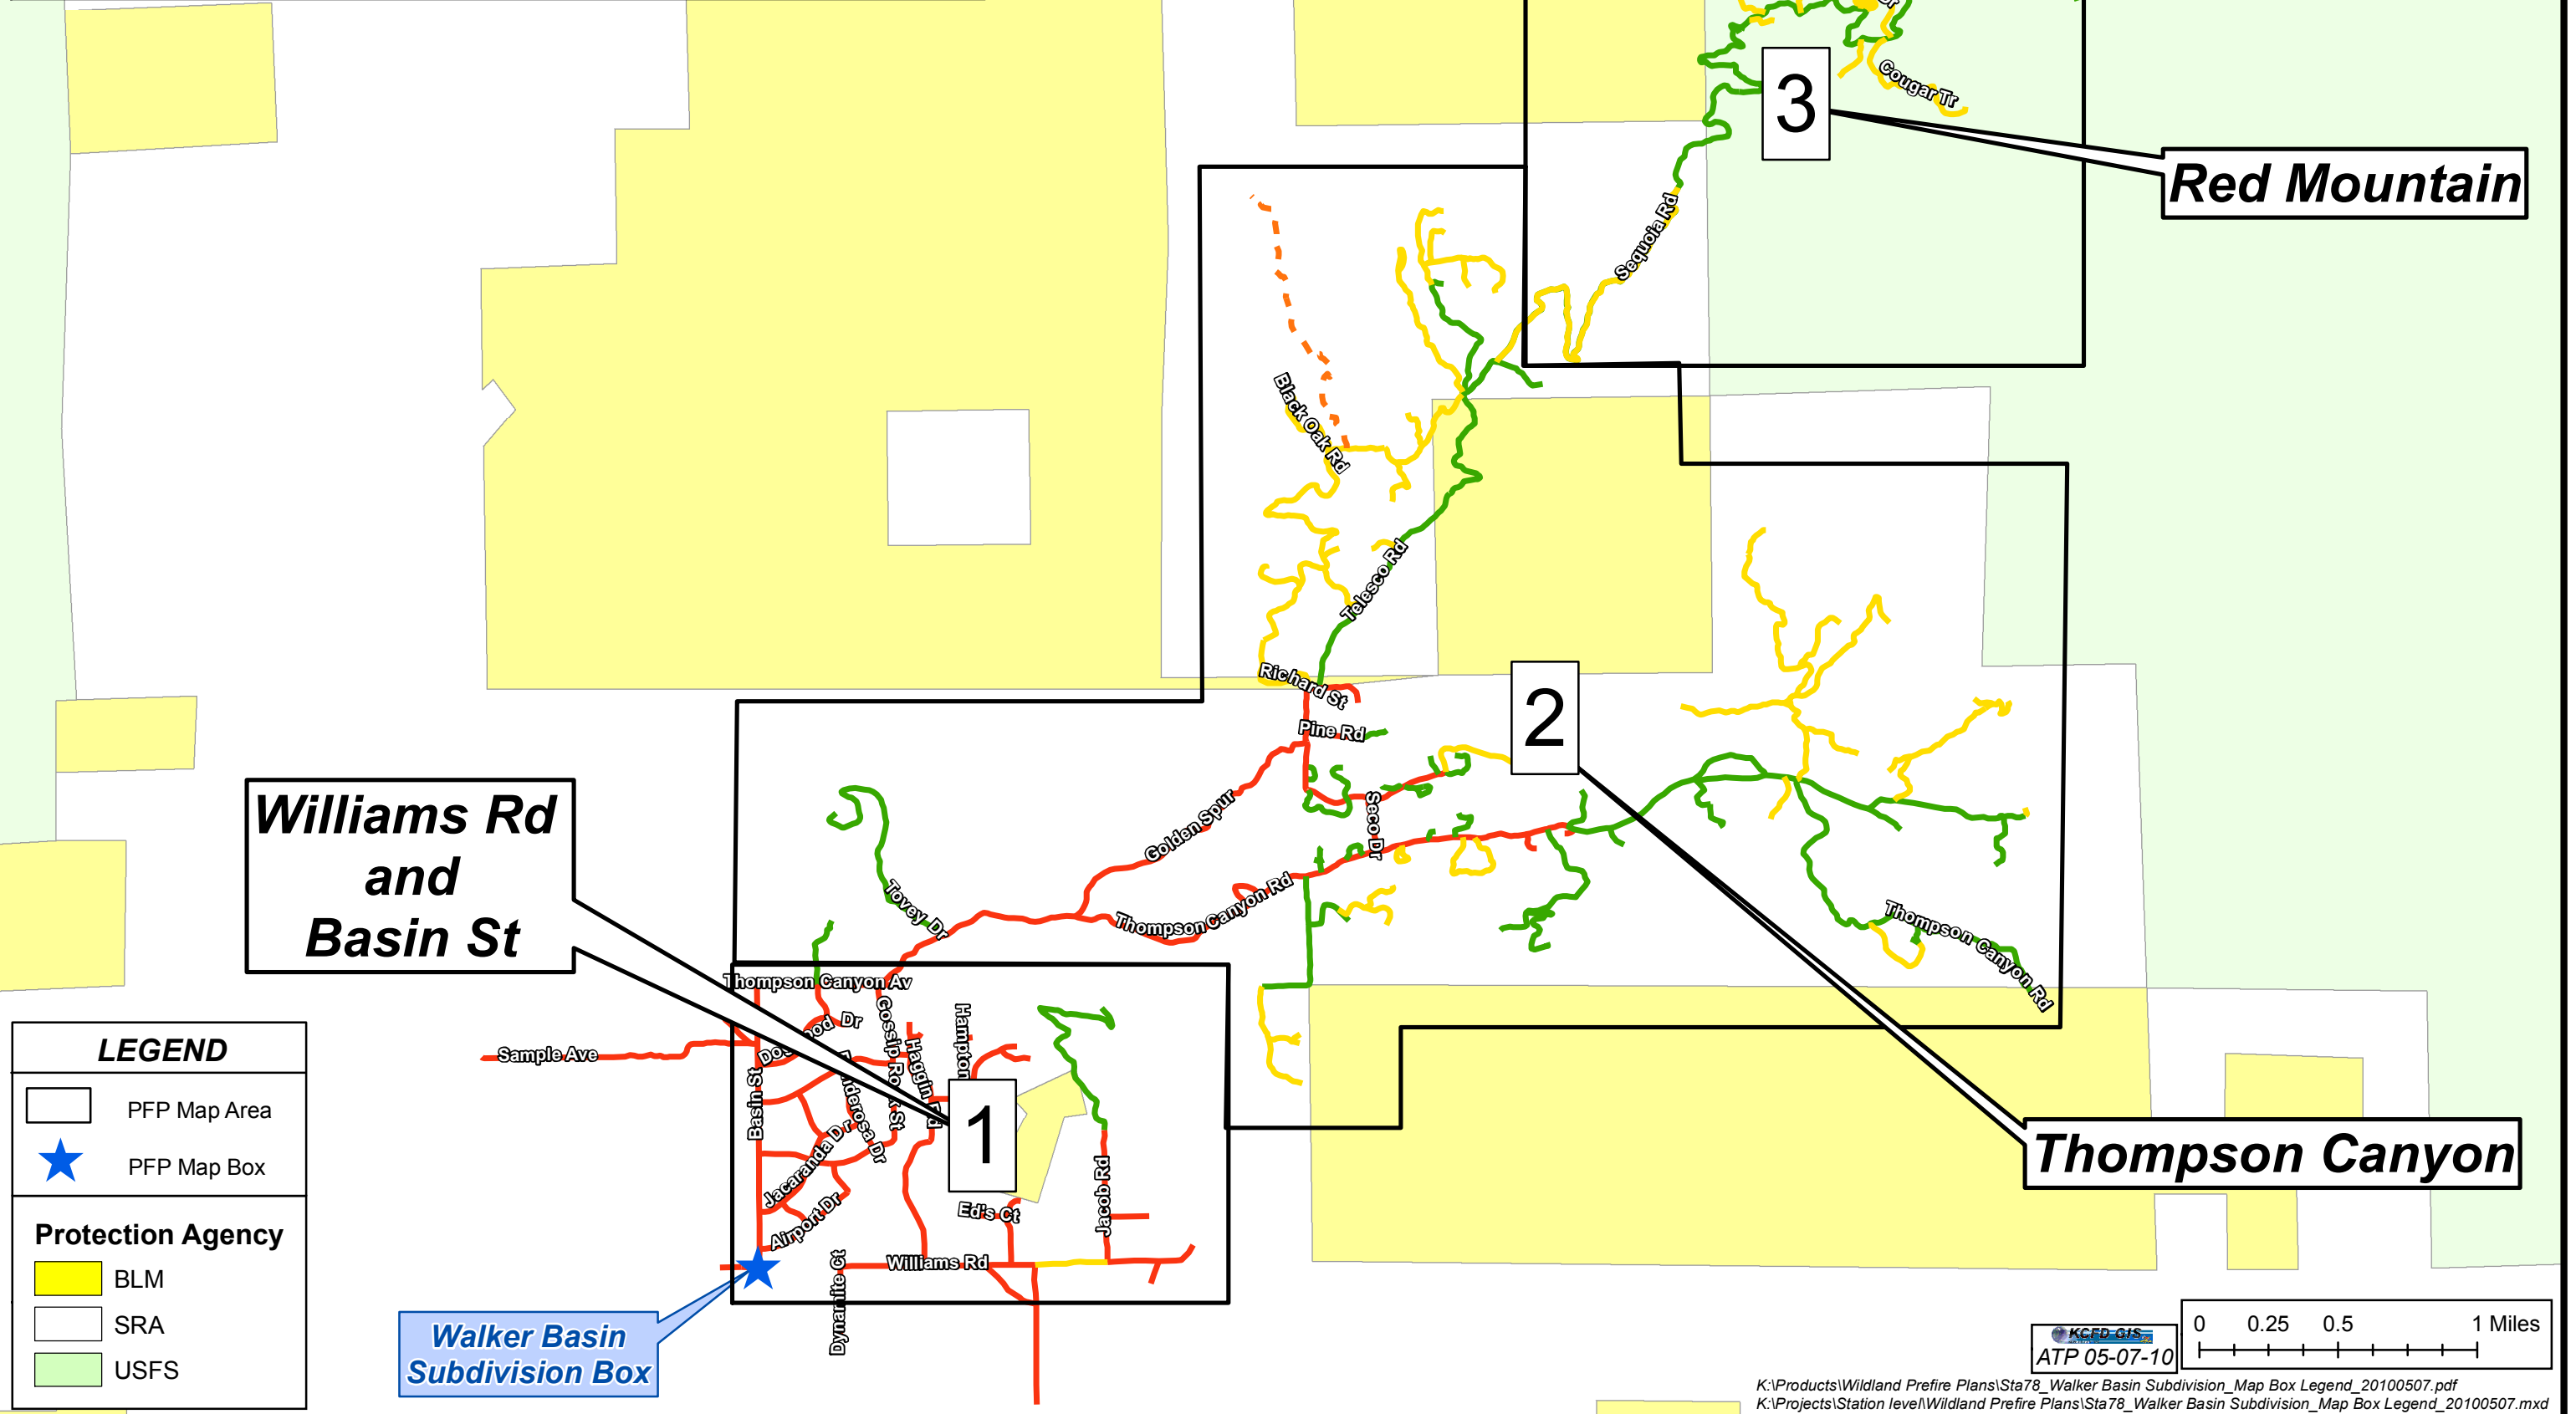

Walker Basin Subdivision

Map Legend

LEGEND

- PFP Map Area
- PFP Map Box

Protection Agency

- BLM
- SRA
- USFS

Walker Basin Subdivision Box

KCFD-GIS
ATP 05-07-10

K:\Products\Wildland Prefire Plans\Sta78_Walker Basin Subdivision_Map Box Legend_20100507.pdf
K:\Projects\Station level\Wildland Prefire Plans\Sta78_Walker Basin Subdivision_Map Box Legend_20100507.mxd