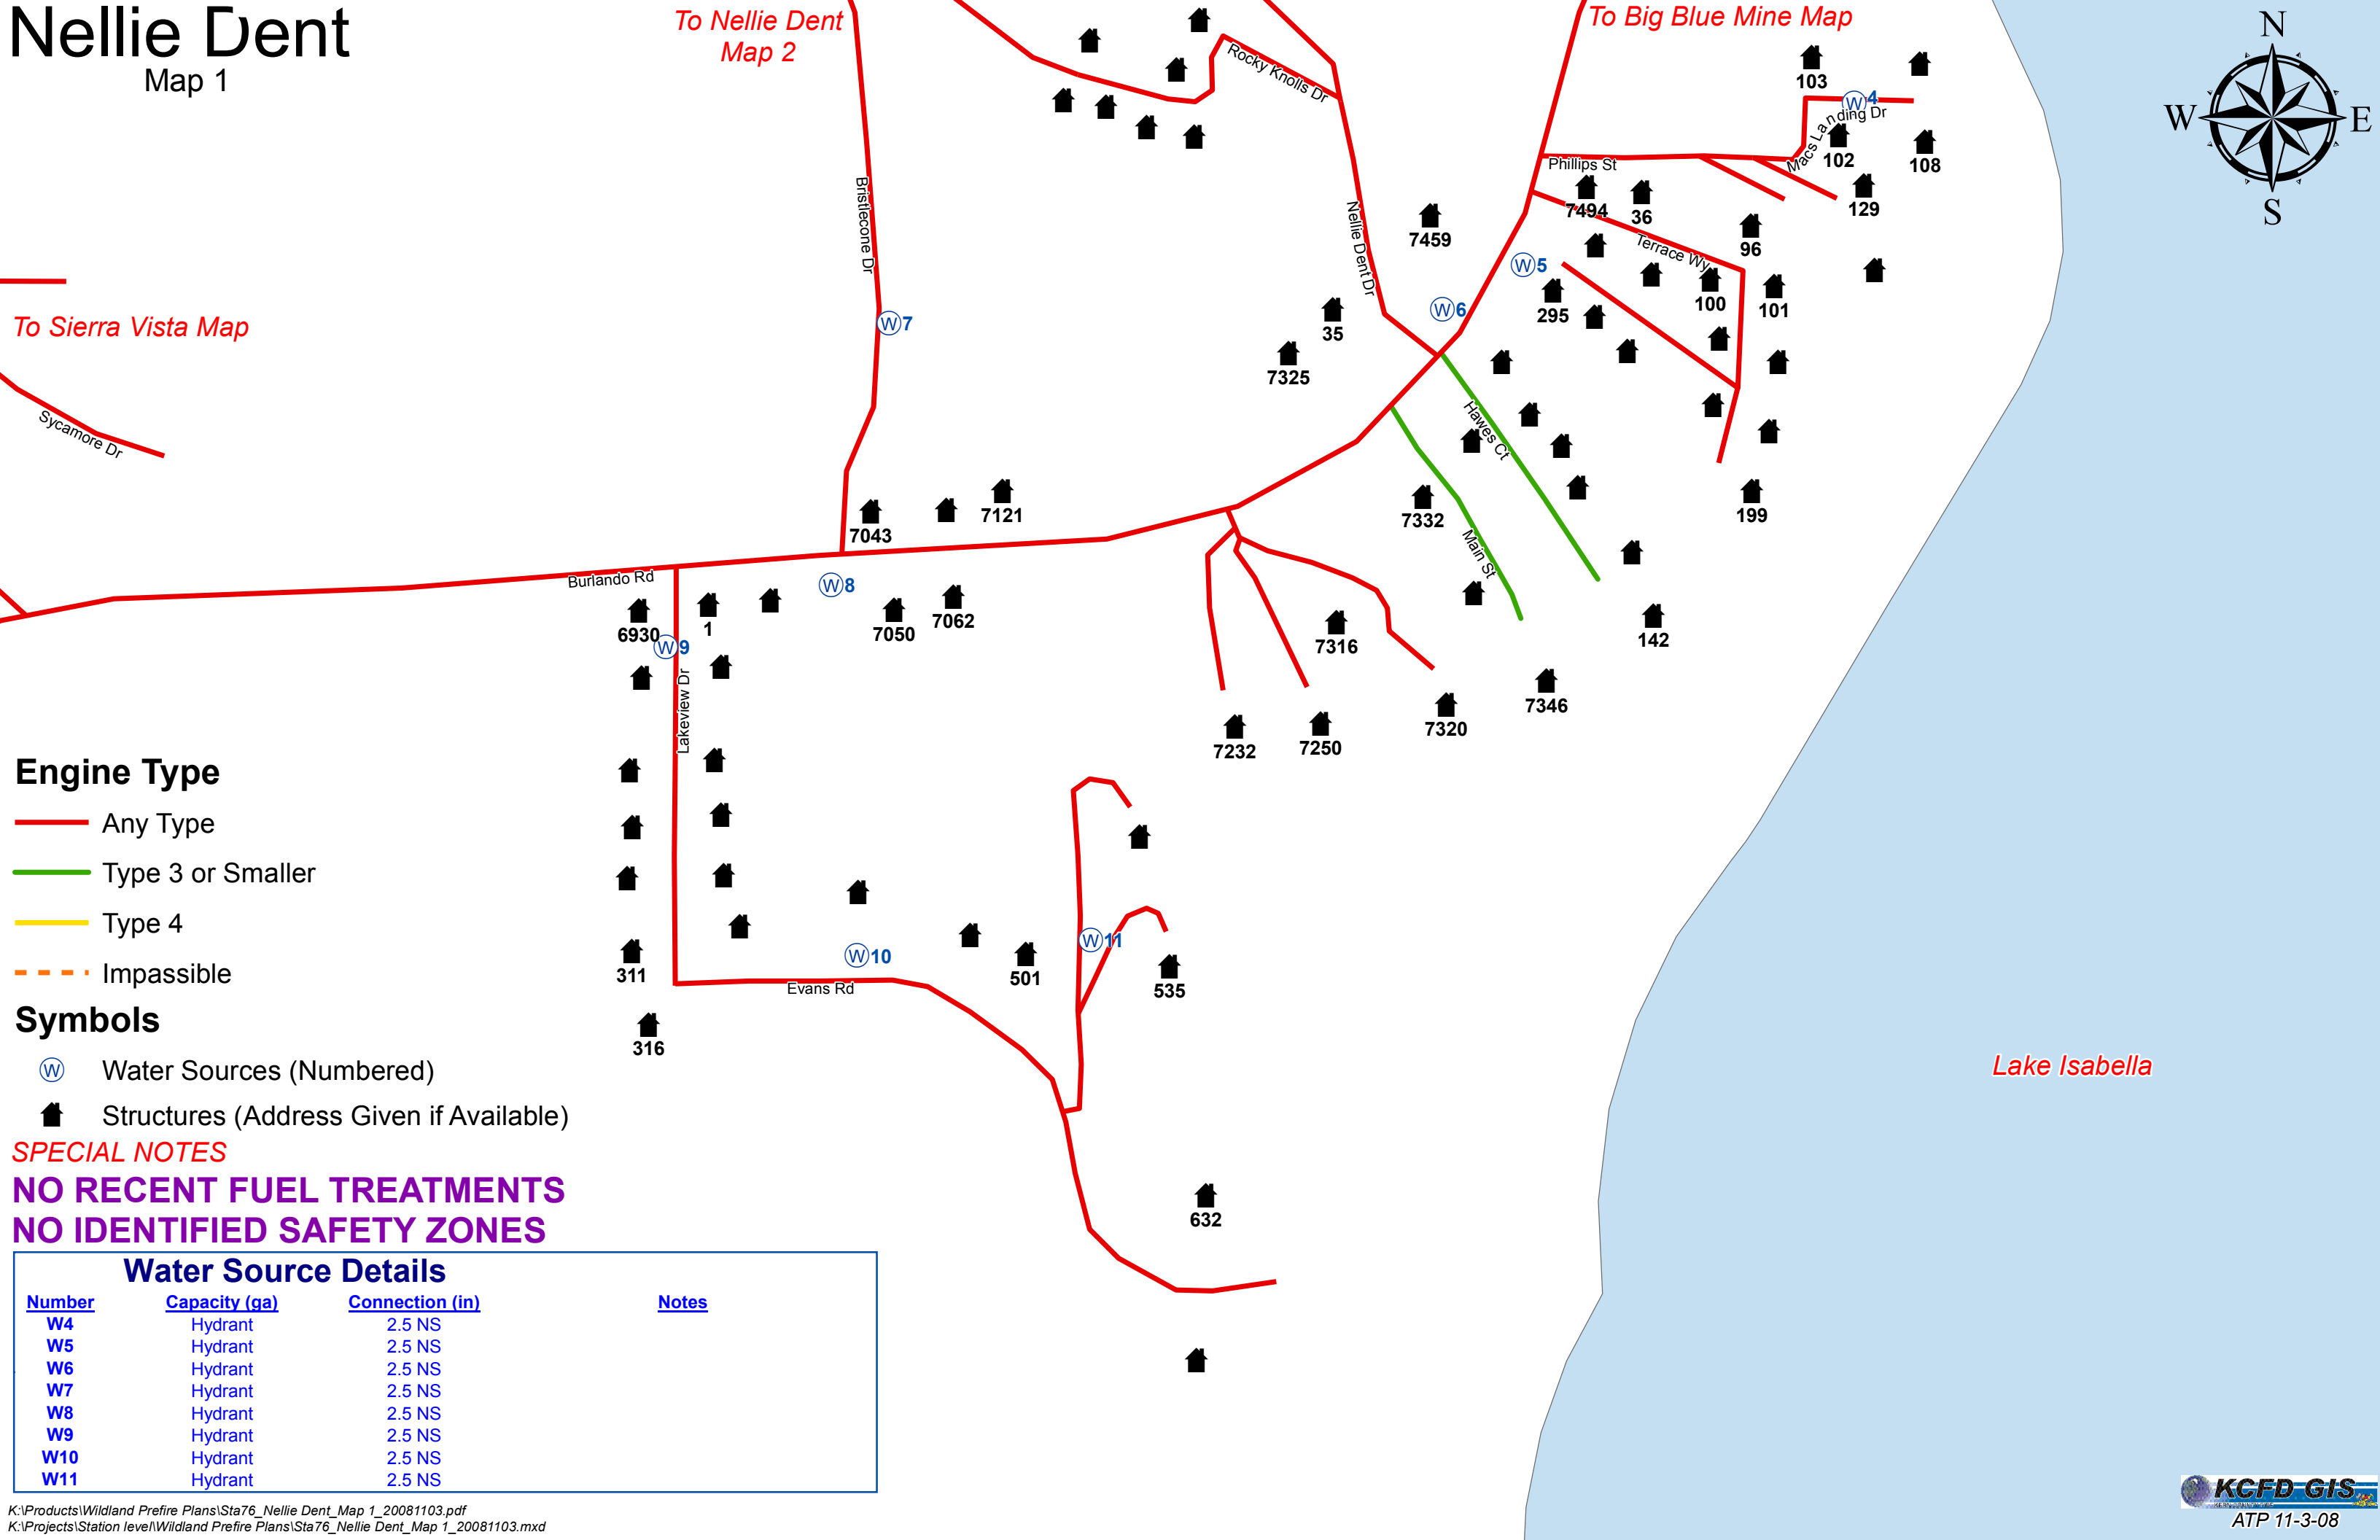

Nellie Dent

Map 1

To Sierra Vista Map

To Nellie Dent Map 2

To Big Blue Mine Map

Engine Type

- Any Type
- Type 3 or Smaller
- Type 4
- - - Impassible

Symbols

- W Water Sources (Numbered)
- 🏠 Structures (Address Given if Available)

SPECIAL NOTES
NO RECENT FUEL TREATMENTS
NO IDENTIFIED SAFETY ZONES

Water Source Details

Number	Capacity (ga)	Connection (in)	Notes
W4	Hydrant	2.5 NS	
W5	Hydrant	2.5 NS	
W6	Hydrant	2.5 NS	
W7	Hydrant	2.5 NS	
W8	Hydrant	2.5 NS	
W9	Hydrant	2.5 NS	
W10	Hydrant	2.5 NS	
W11	Hydrant	2.5 NS	

Lake Isabella