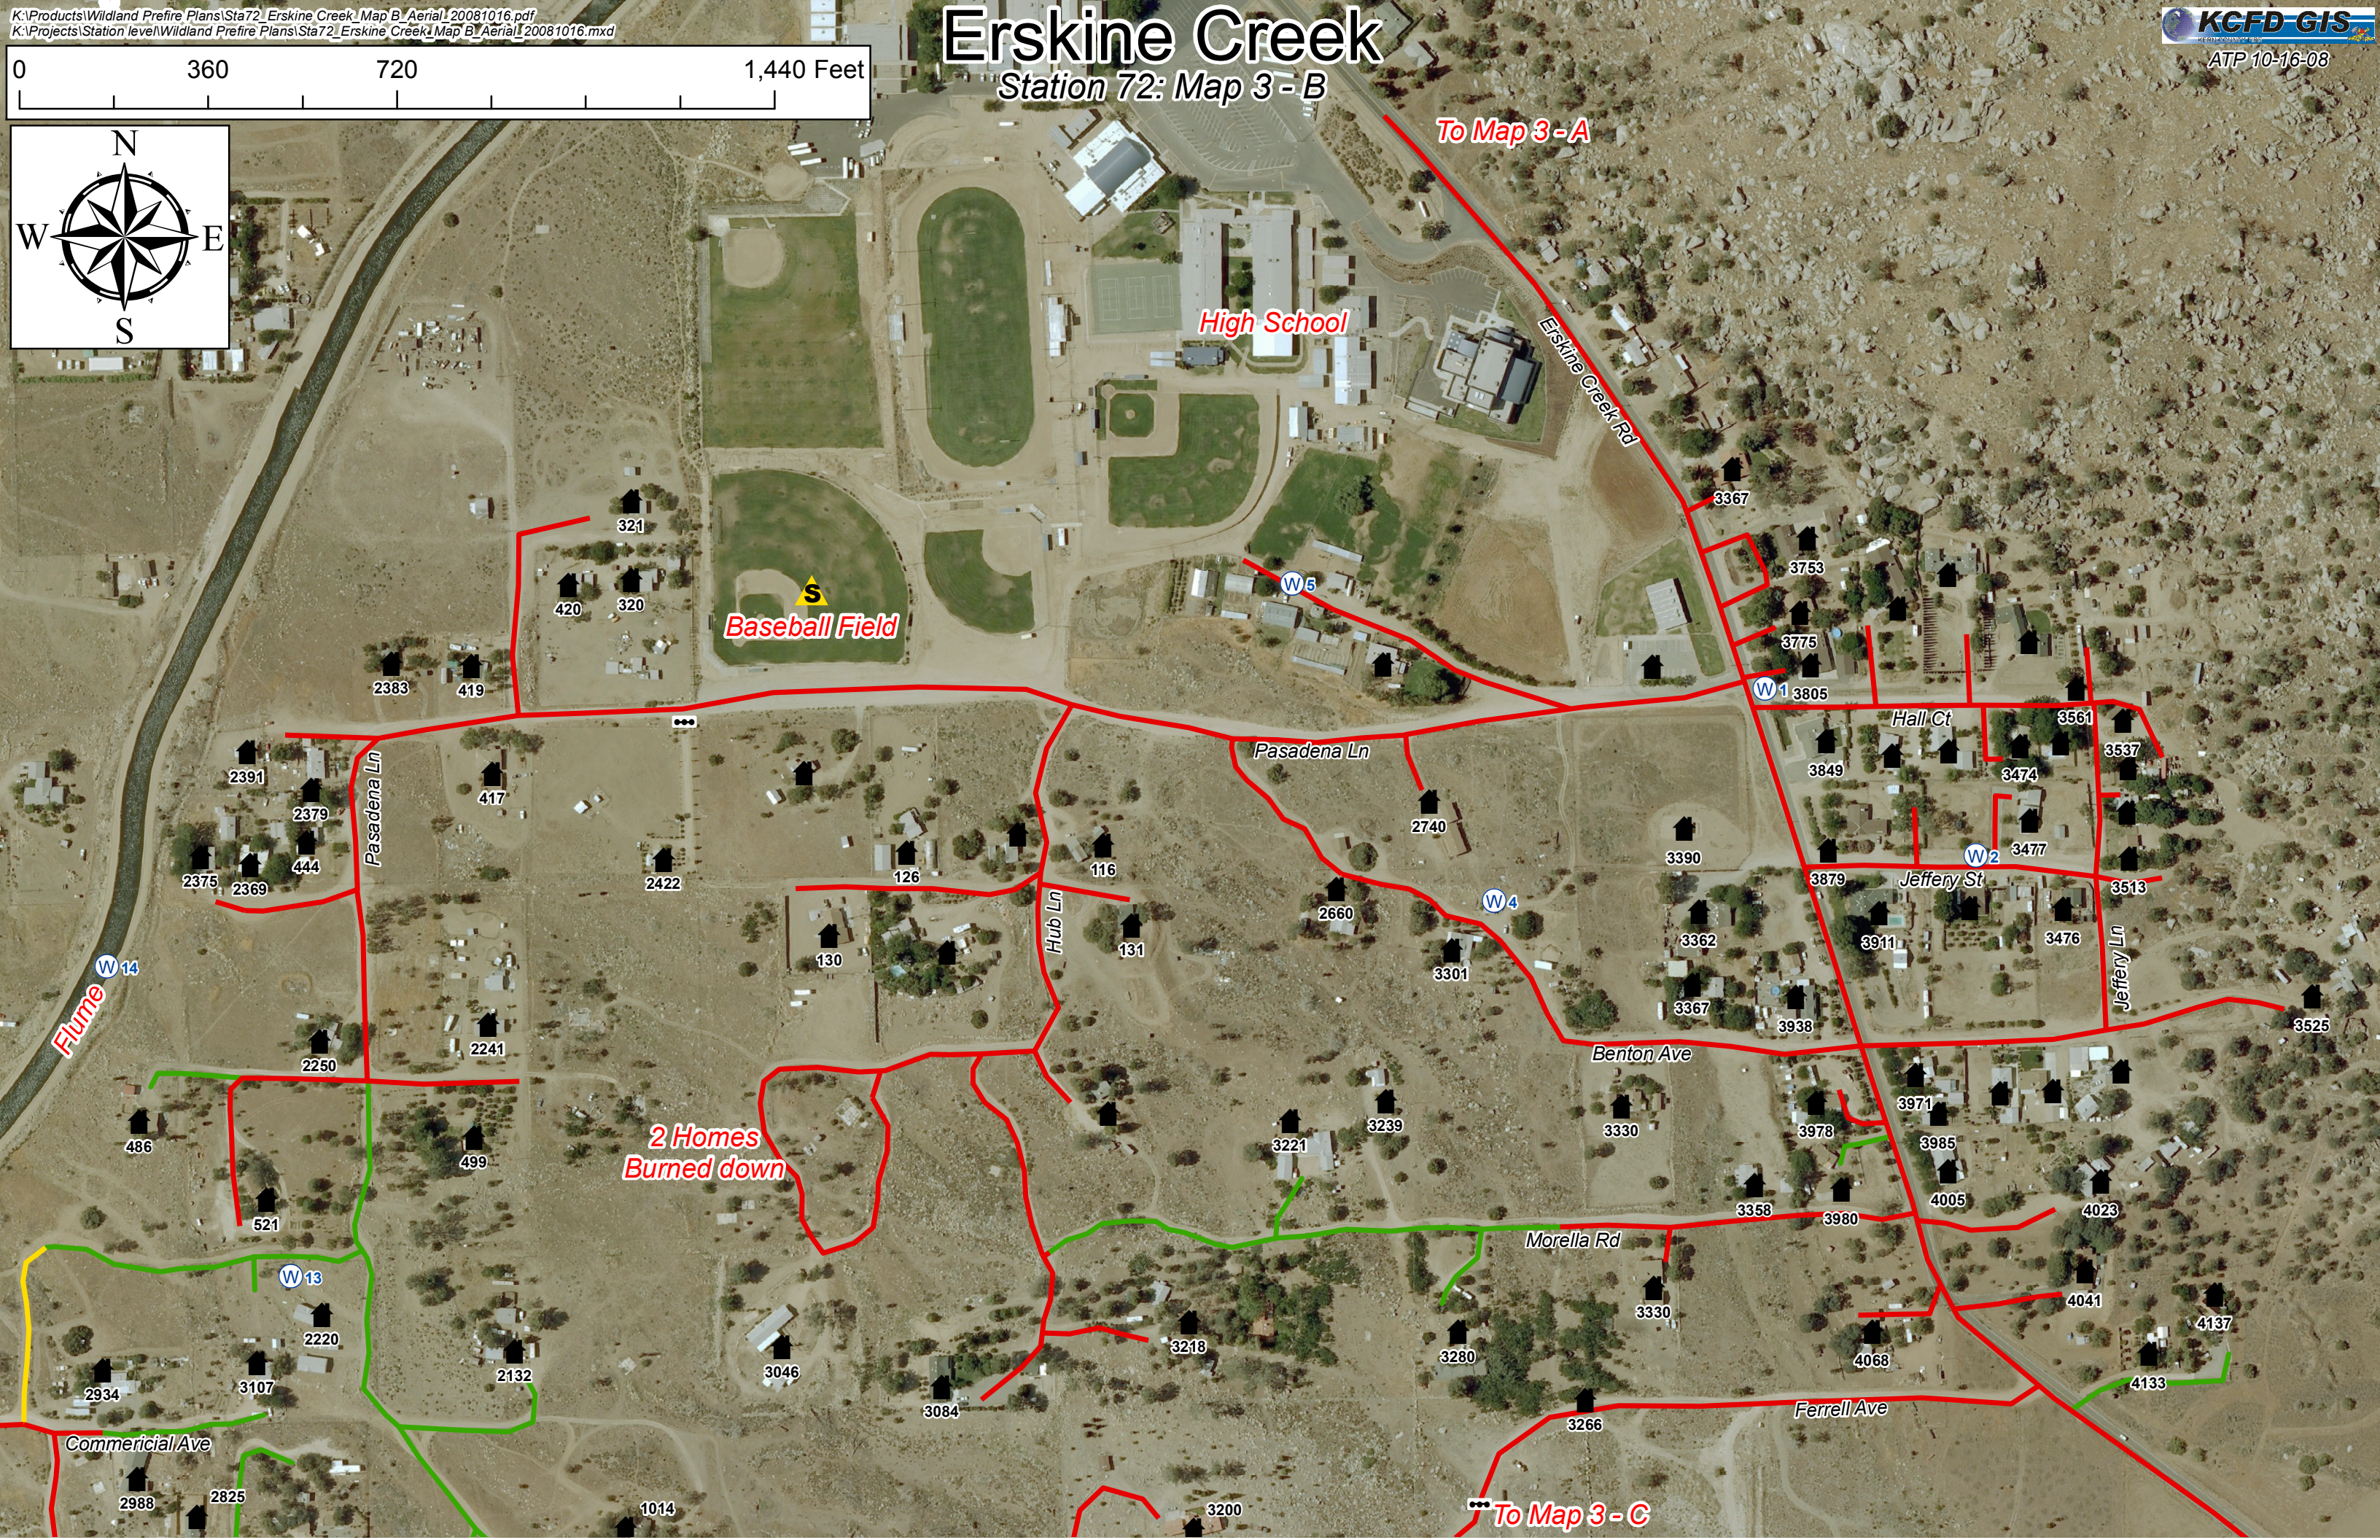

Erskine Creek

Station 72: Map 3 - B

High School

Baseball Field

2 Homes
Burned down

To Map 3 - A

To Map 3 - C

Flume

Commercial Ave

Pasadena Ln

Pasadena Ln

Erskine Creek Rd

Hub Ln

Benton Ave

Morella Rd

Ferrell Ave