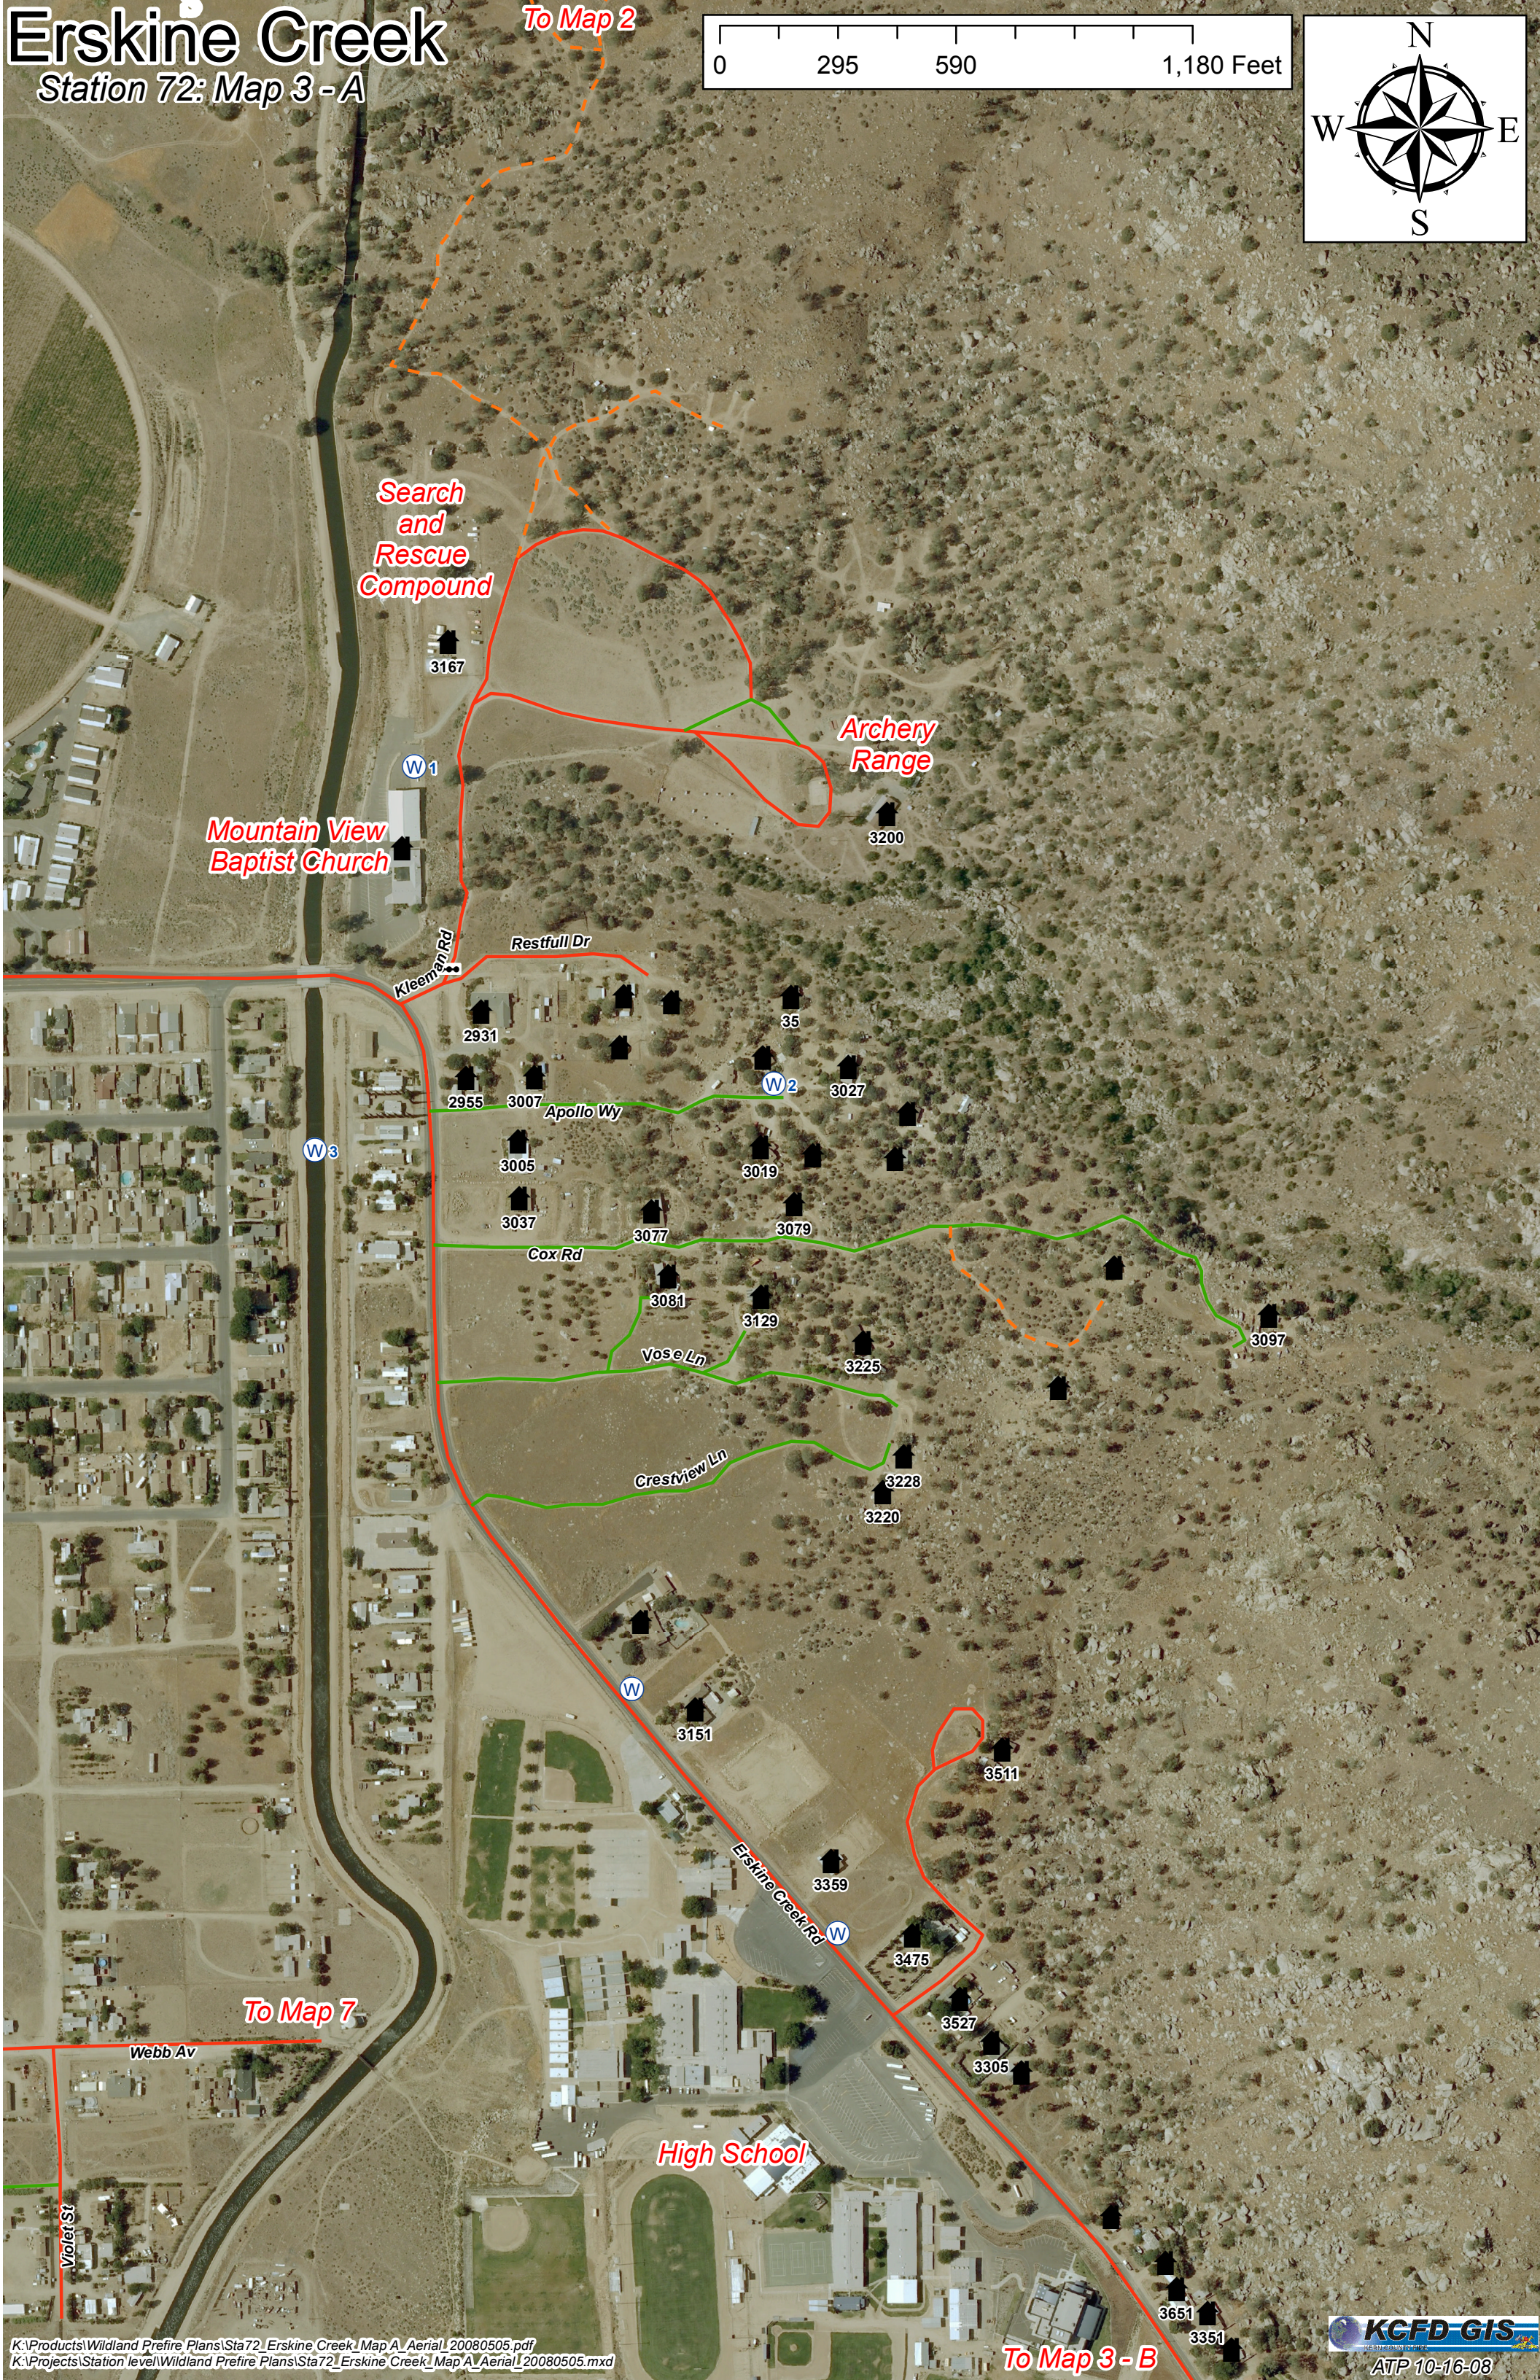

Erskine Creek

Station 72: Map 3 - A

To Map 2

Search and Rescue Compound

Mountain View Baptist Church

Archery Range

To Map 7

High School

To Map 3 - B