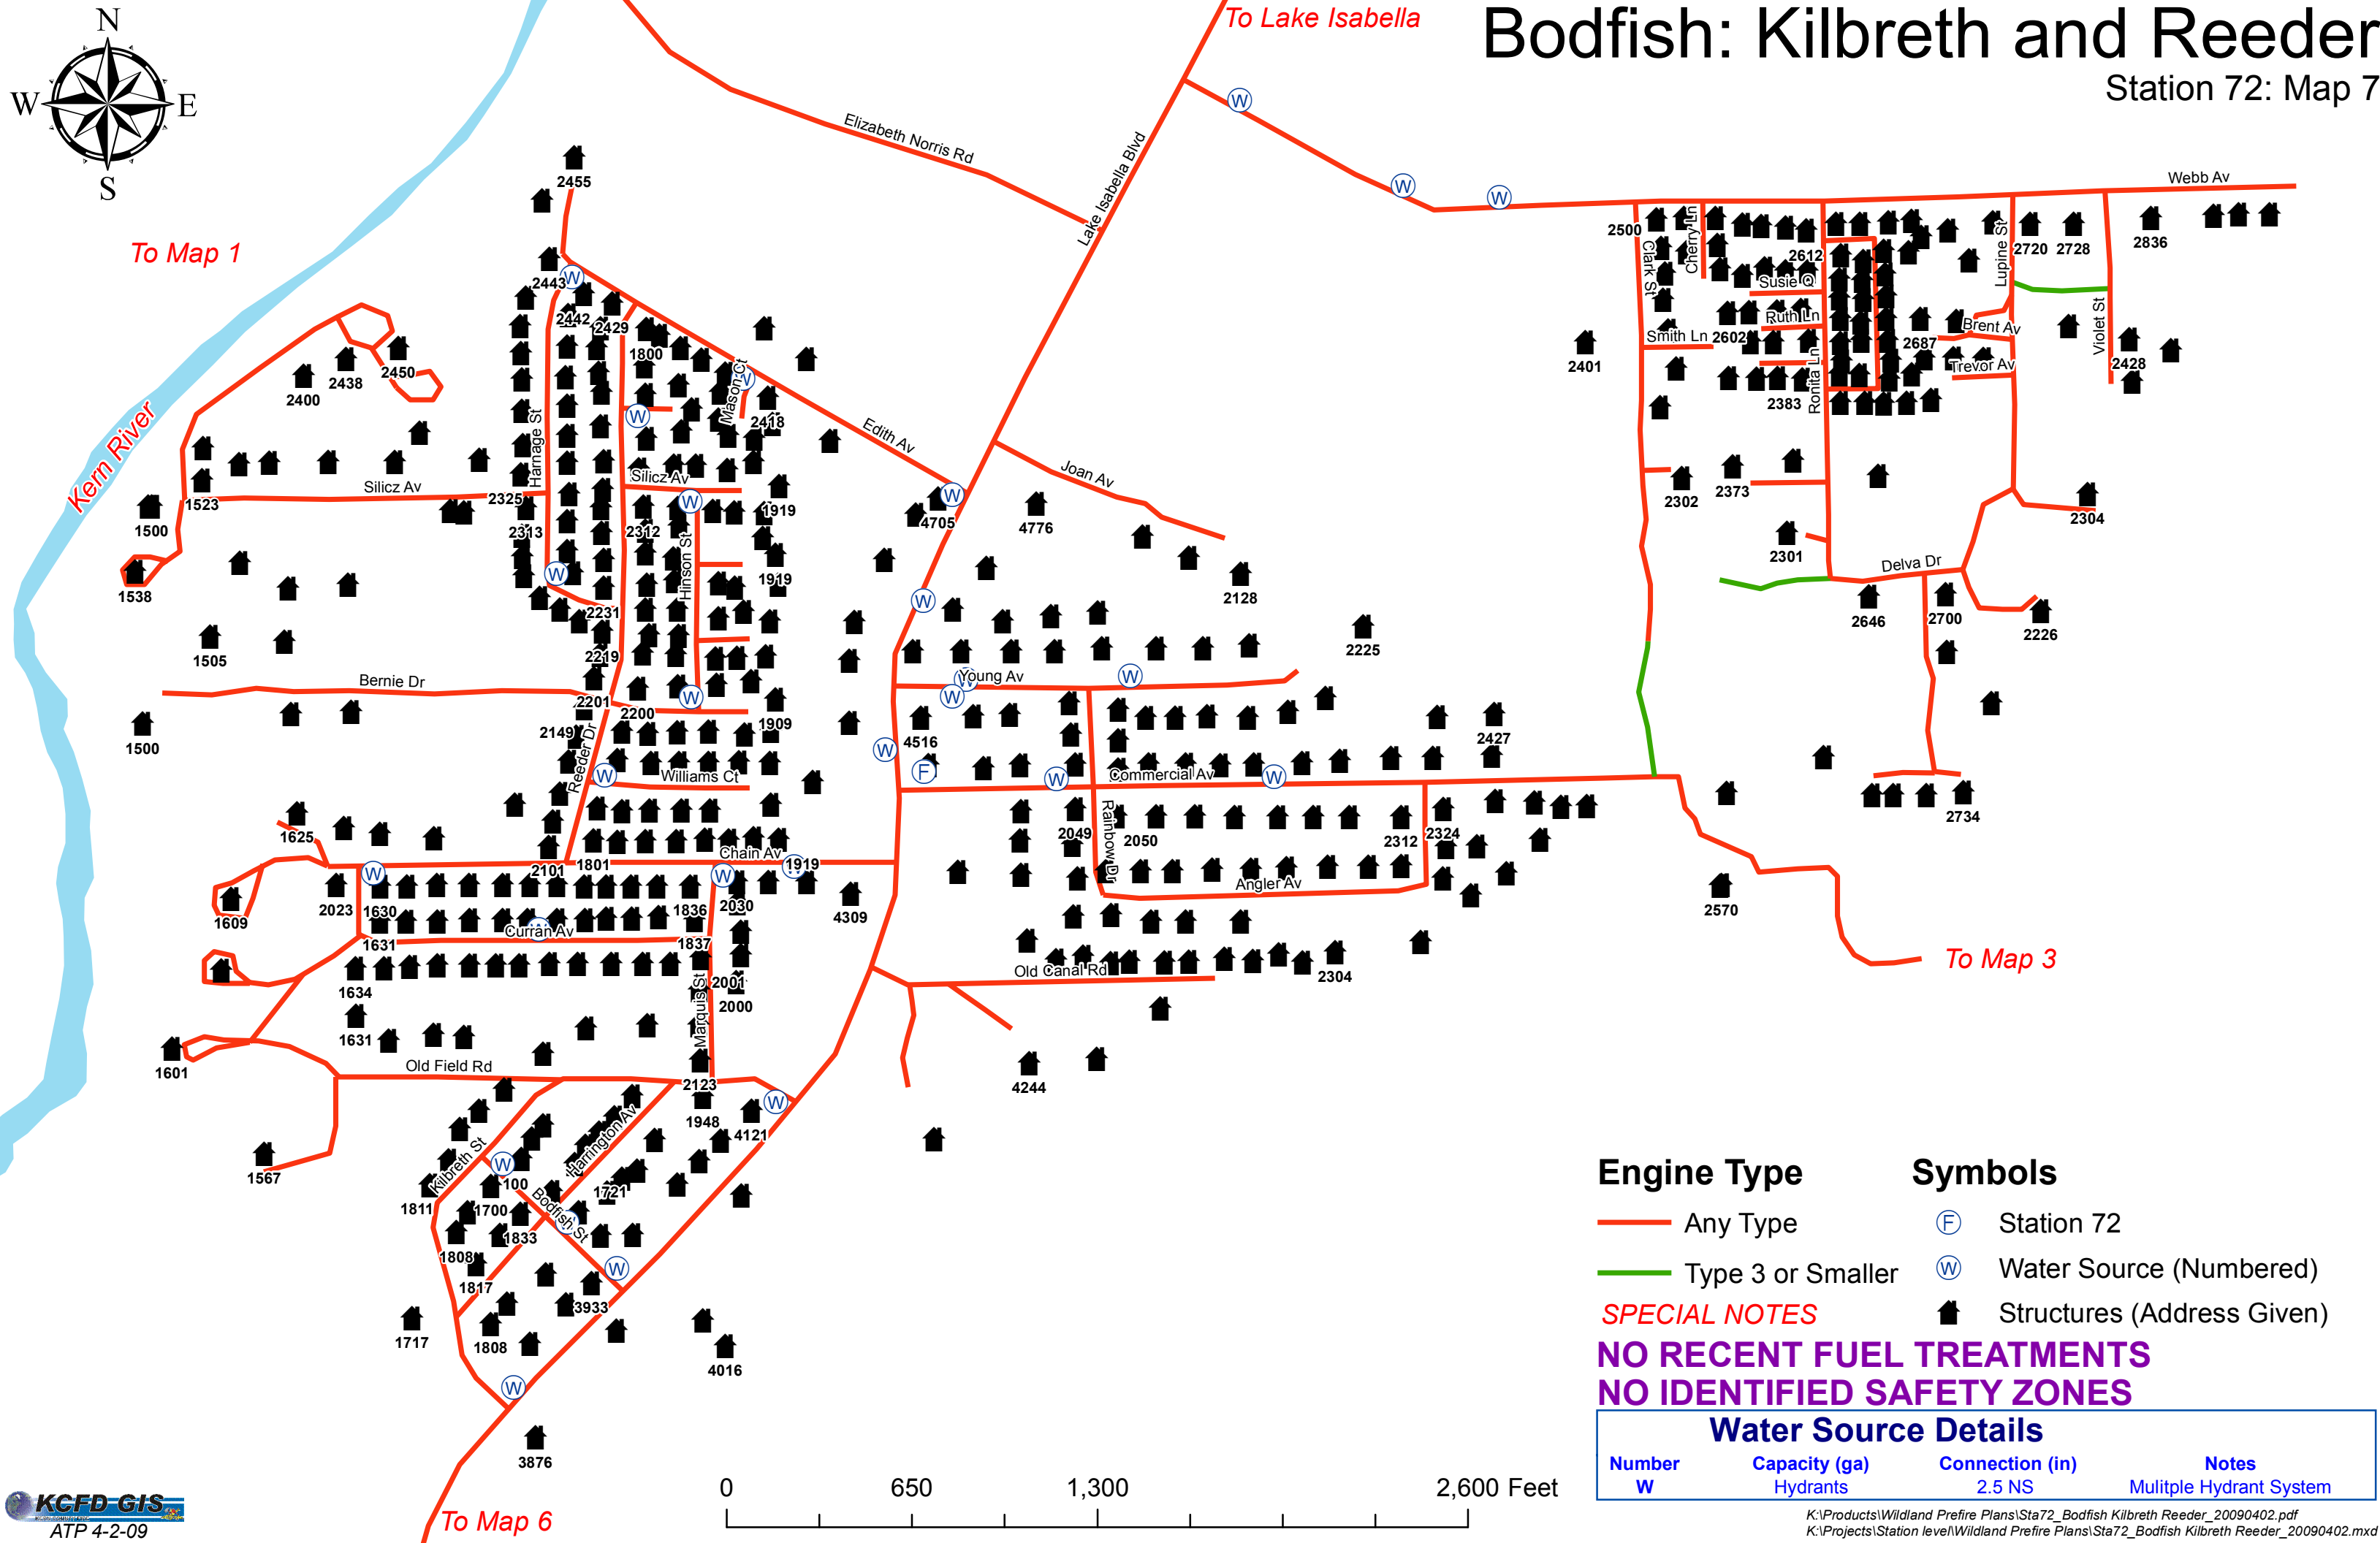

# Bodfish: Kilbreth and Reeder

Station 72: Map 7

### Engine Type

- Any Type
- Type 3 or Smaller

### Symbols

- Ⓡ Station 72
- Ⓜ Water Source (Numbered)
- 🏠 Structures (Address Given)

### SPECIAL NOTES

**NO RECENT FUEL TREATMENTS**  
**NO IDENTIFIED SAFETY ZONES**