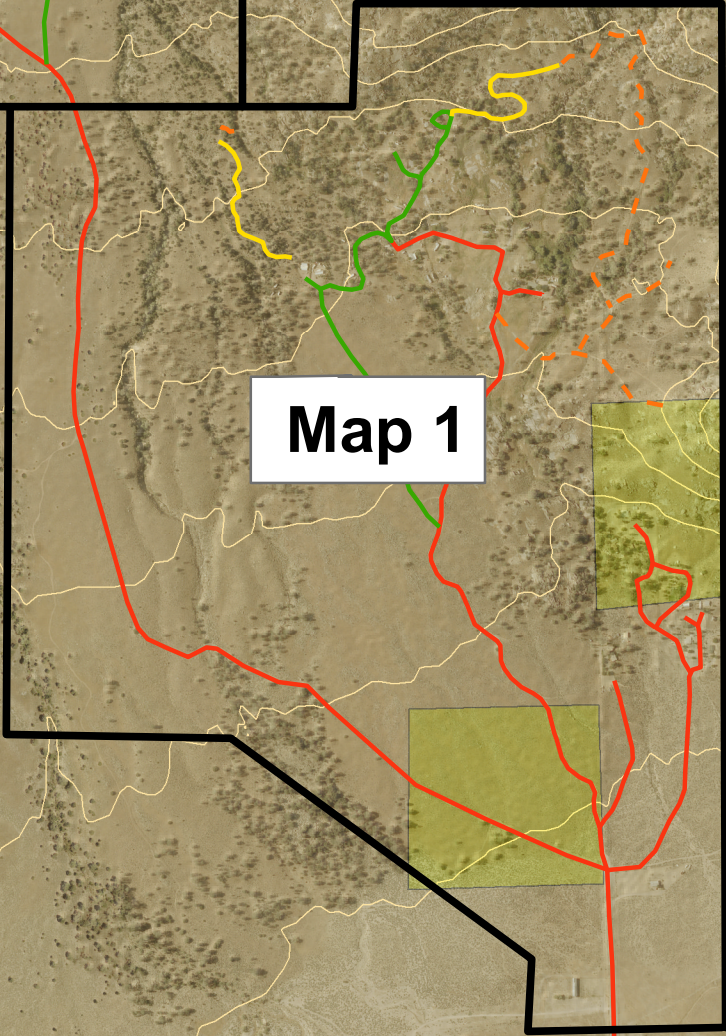

Fay Ranch Rd Protection Area Map

Direct Protection Area 2008

-  BLM
-  SRA
-  USFS

0 0.5 1 Miles