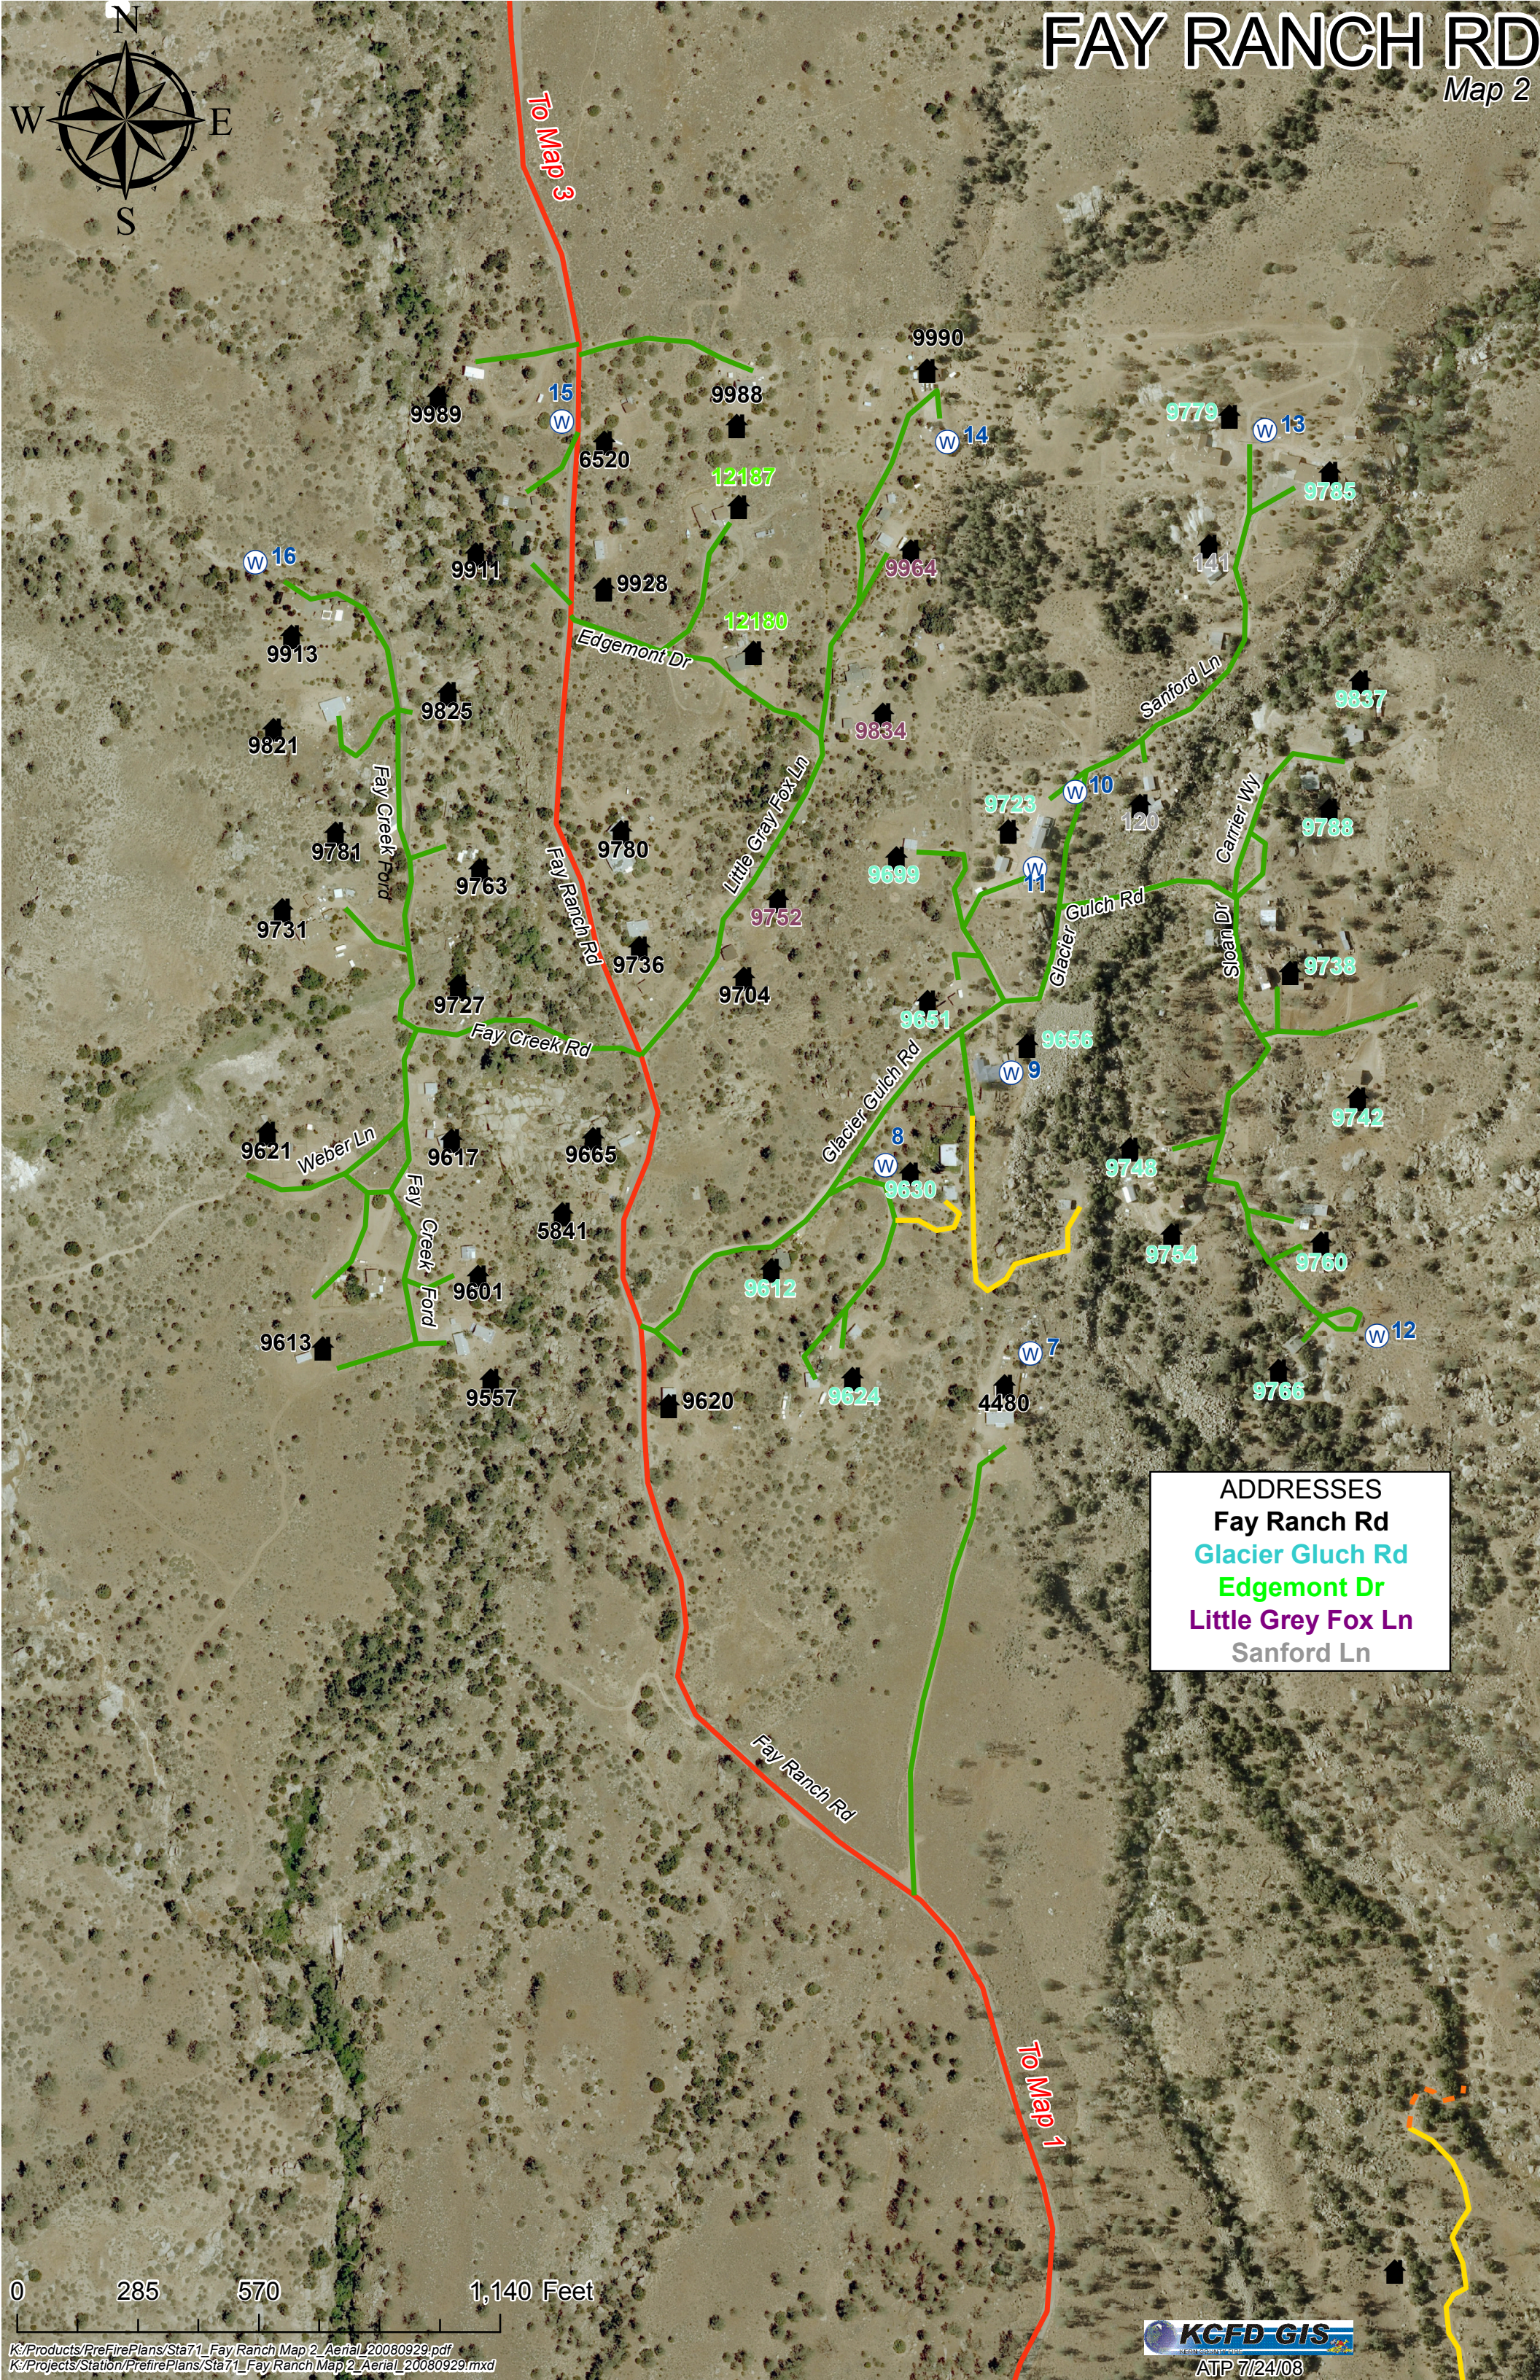

FAY RANCH RD

Map 2

ADDRESSES
Fay Ranch Rd
Glacier Gulch Rd
Edgemont Dr
Little Grey Fox Ln
Sanford Ln

0 285 570 1,140 Feet