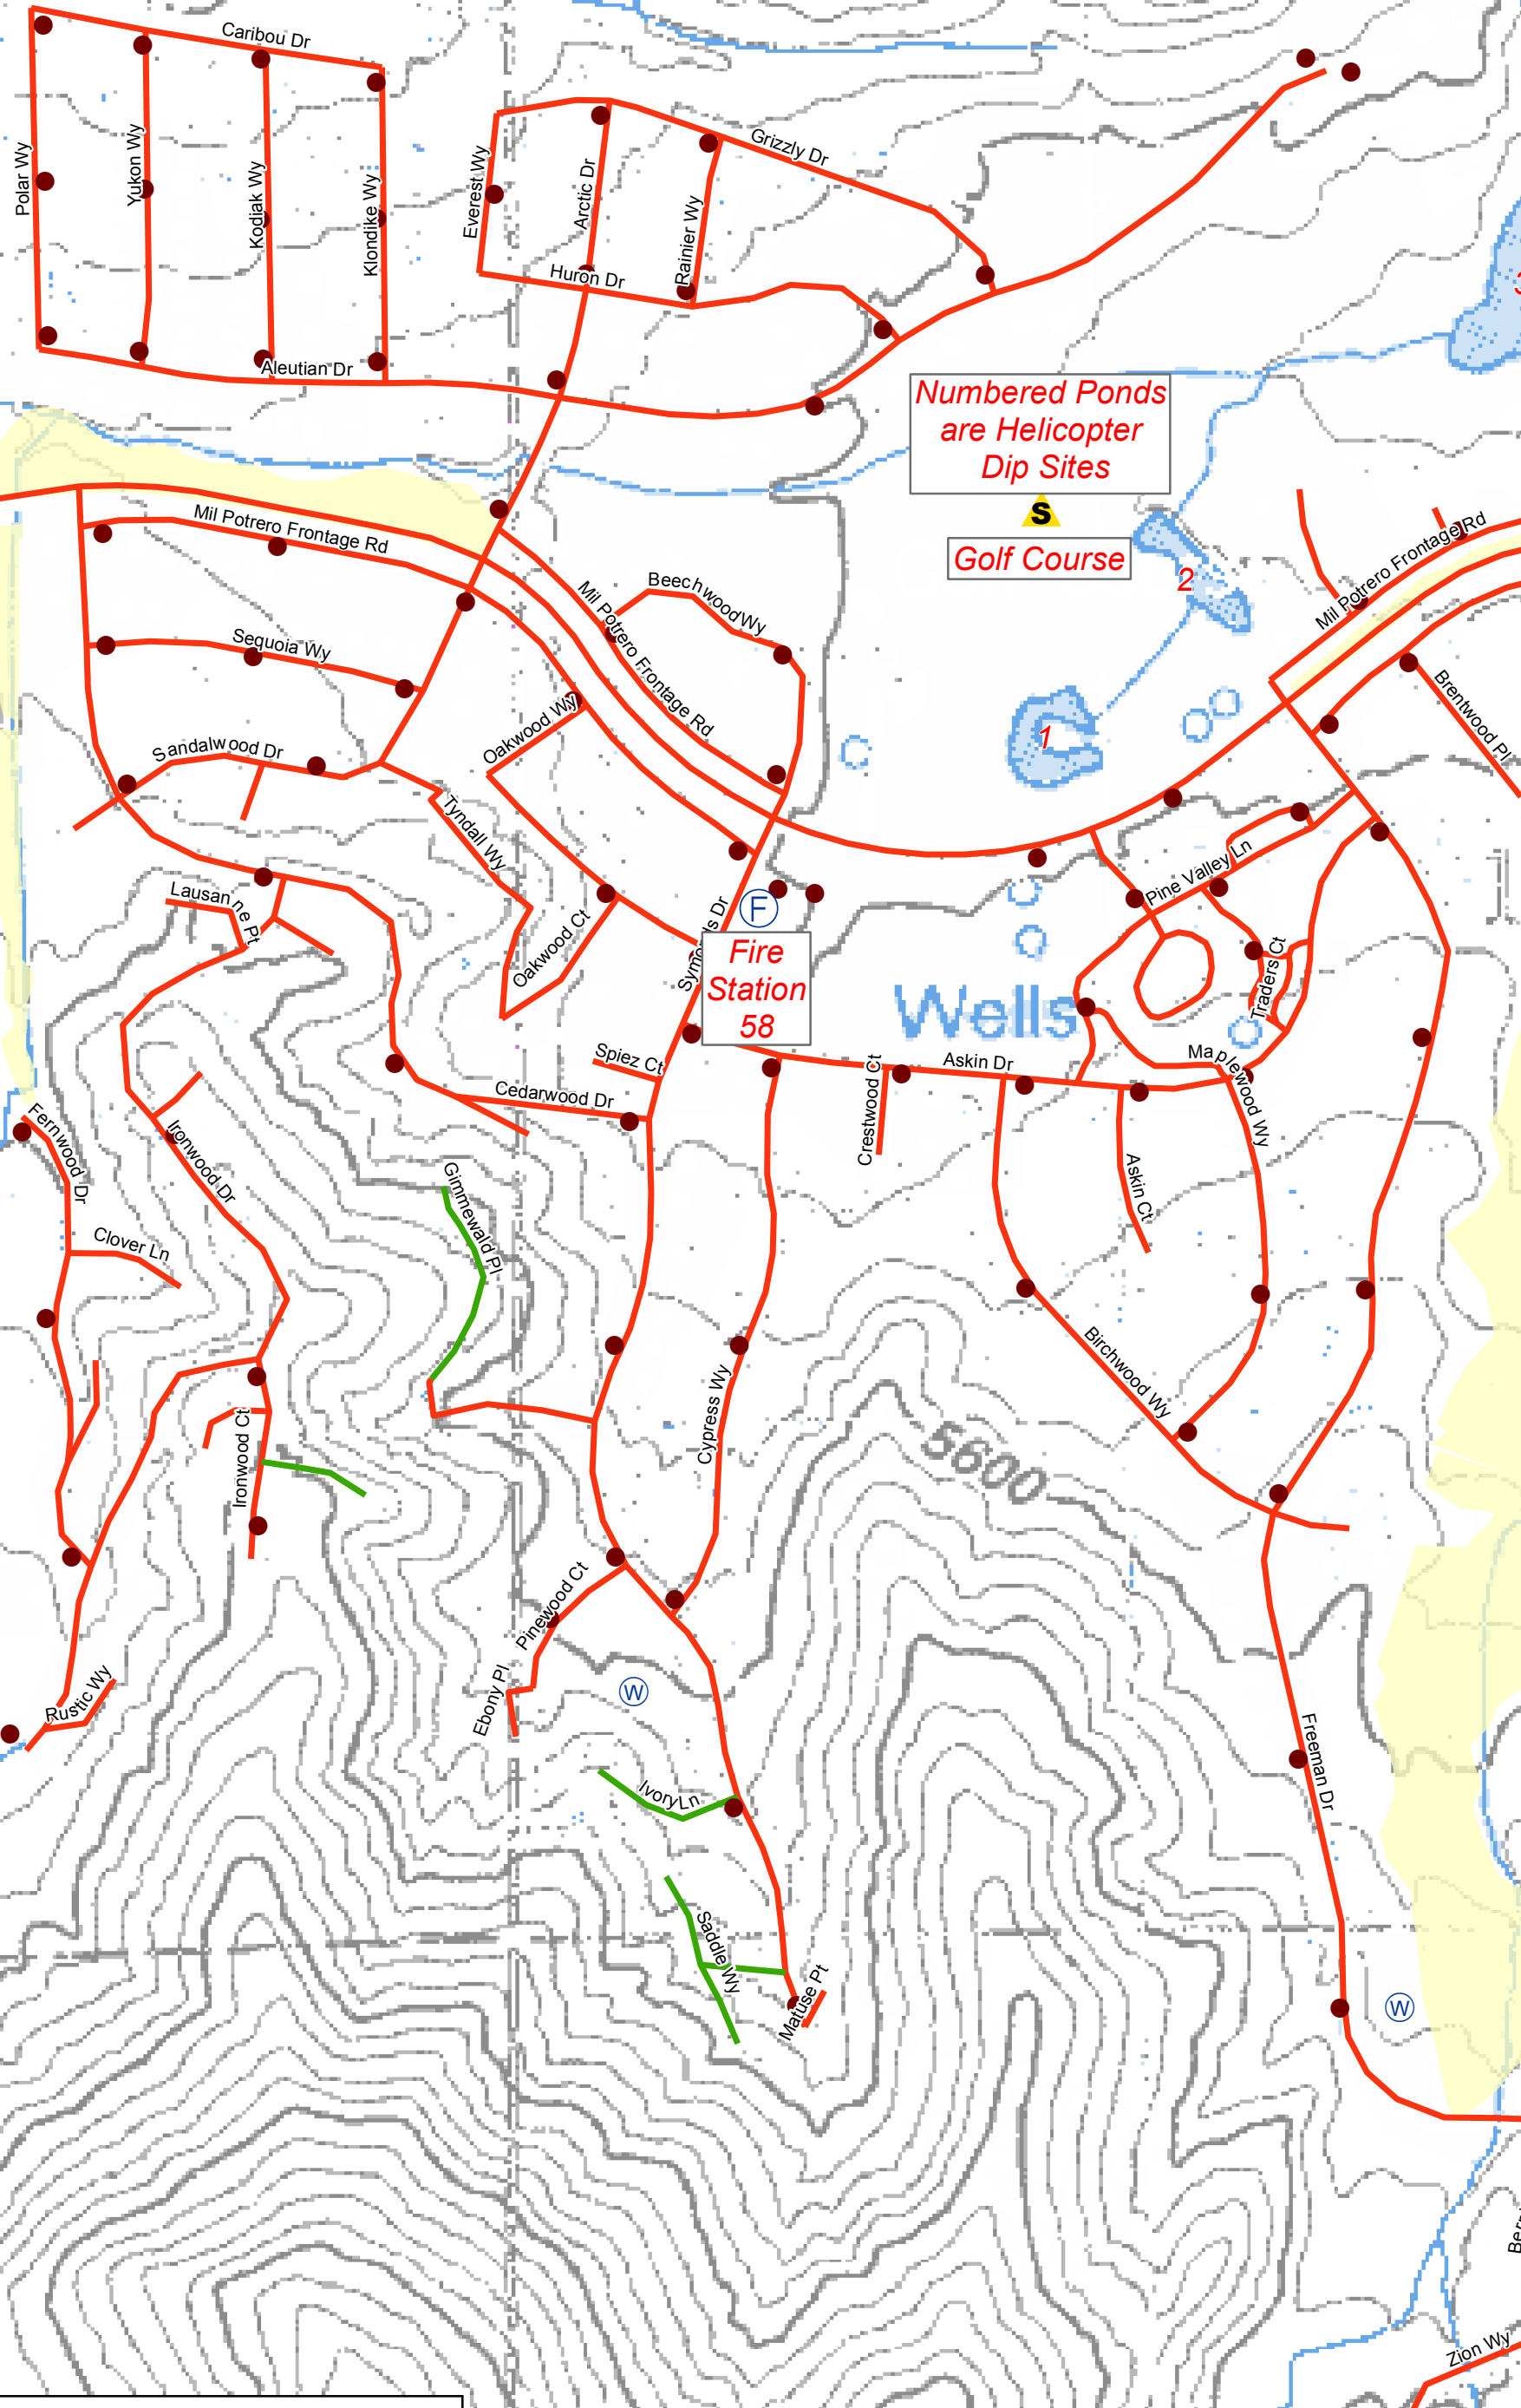

Pine Mountain Club

Map 1

Numbered Ponds are Helicopter Dip Sites

Golf Course

Fire Station 58

Wells