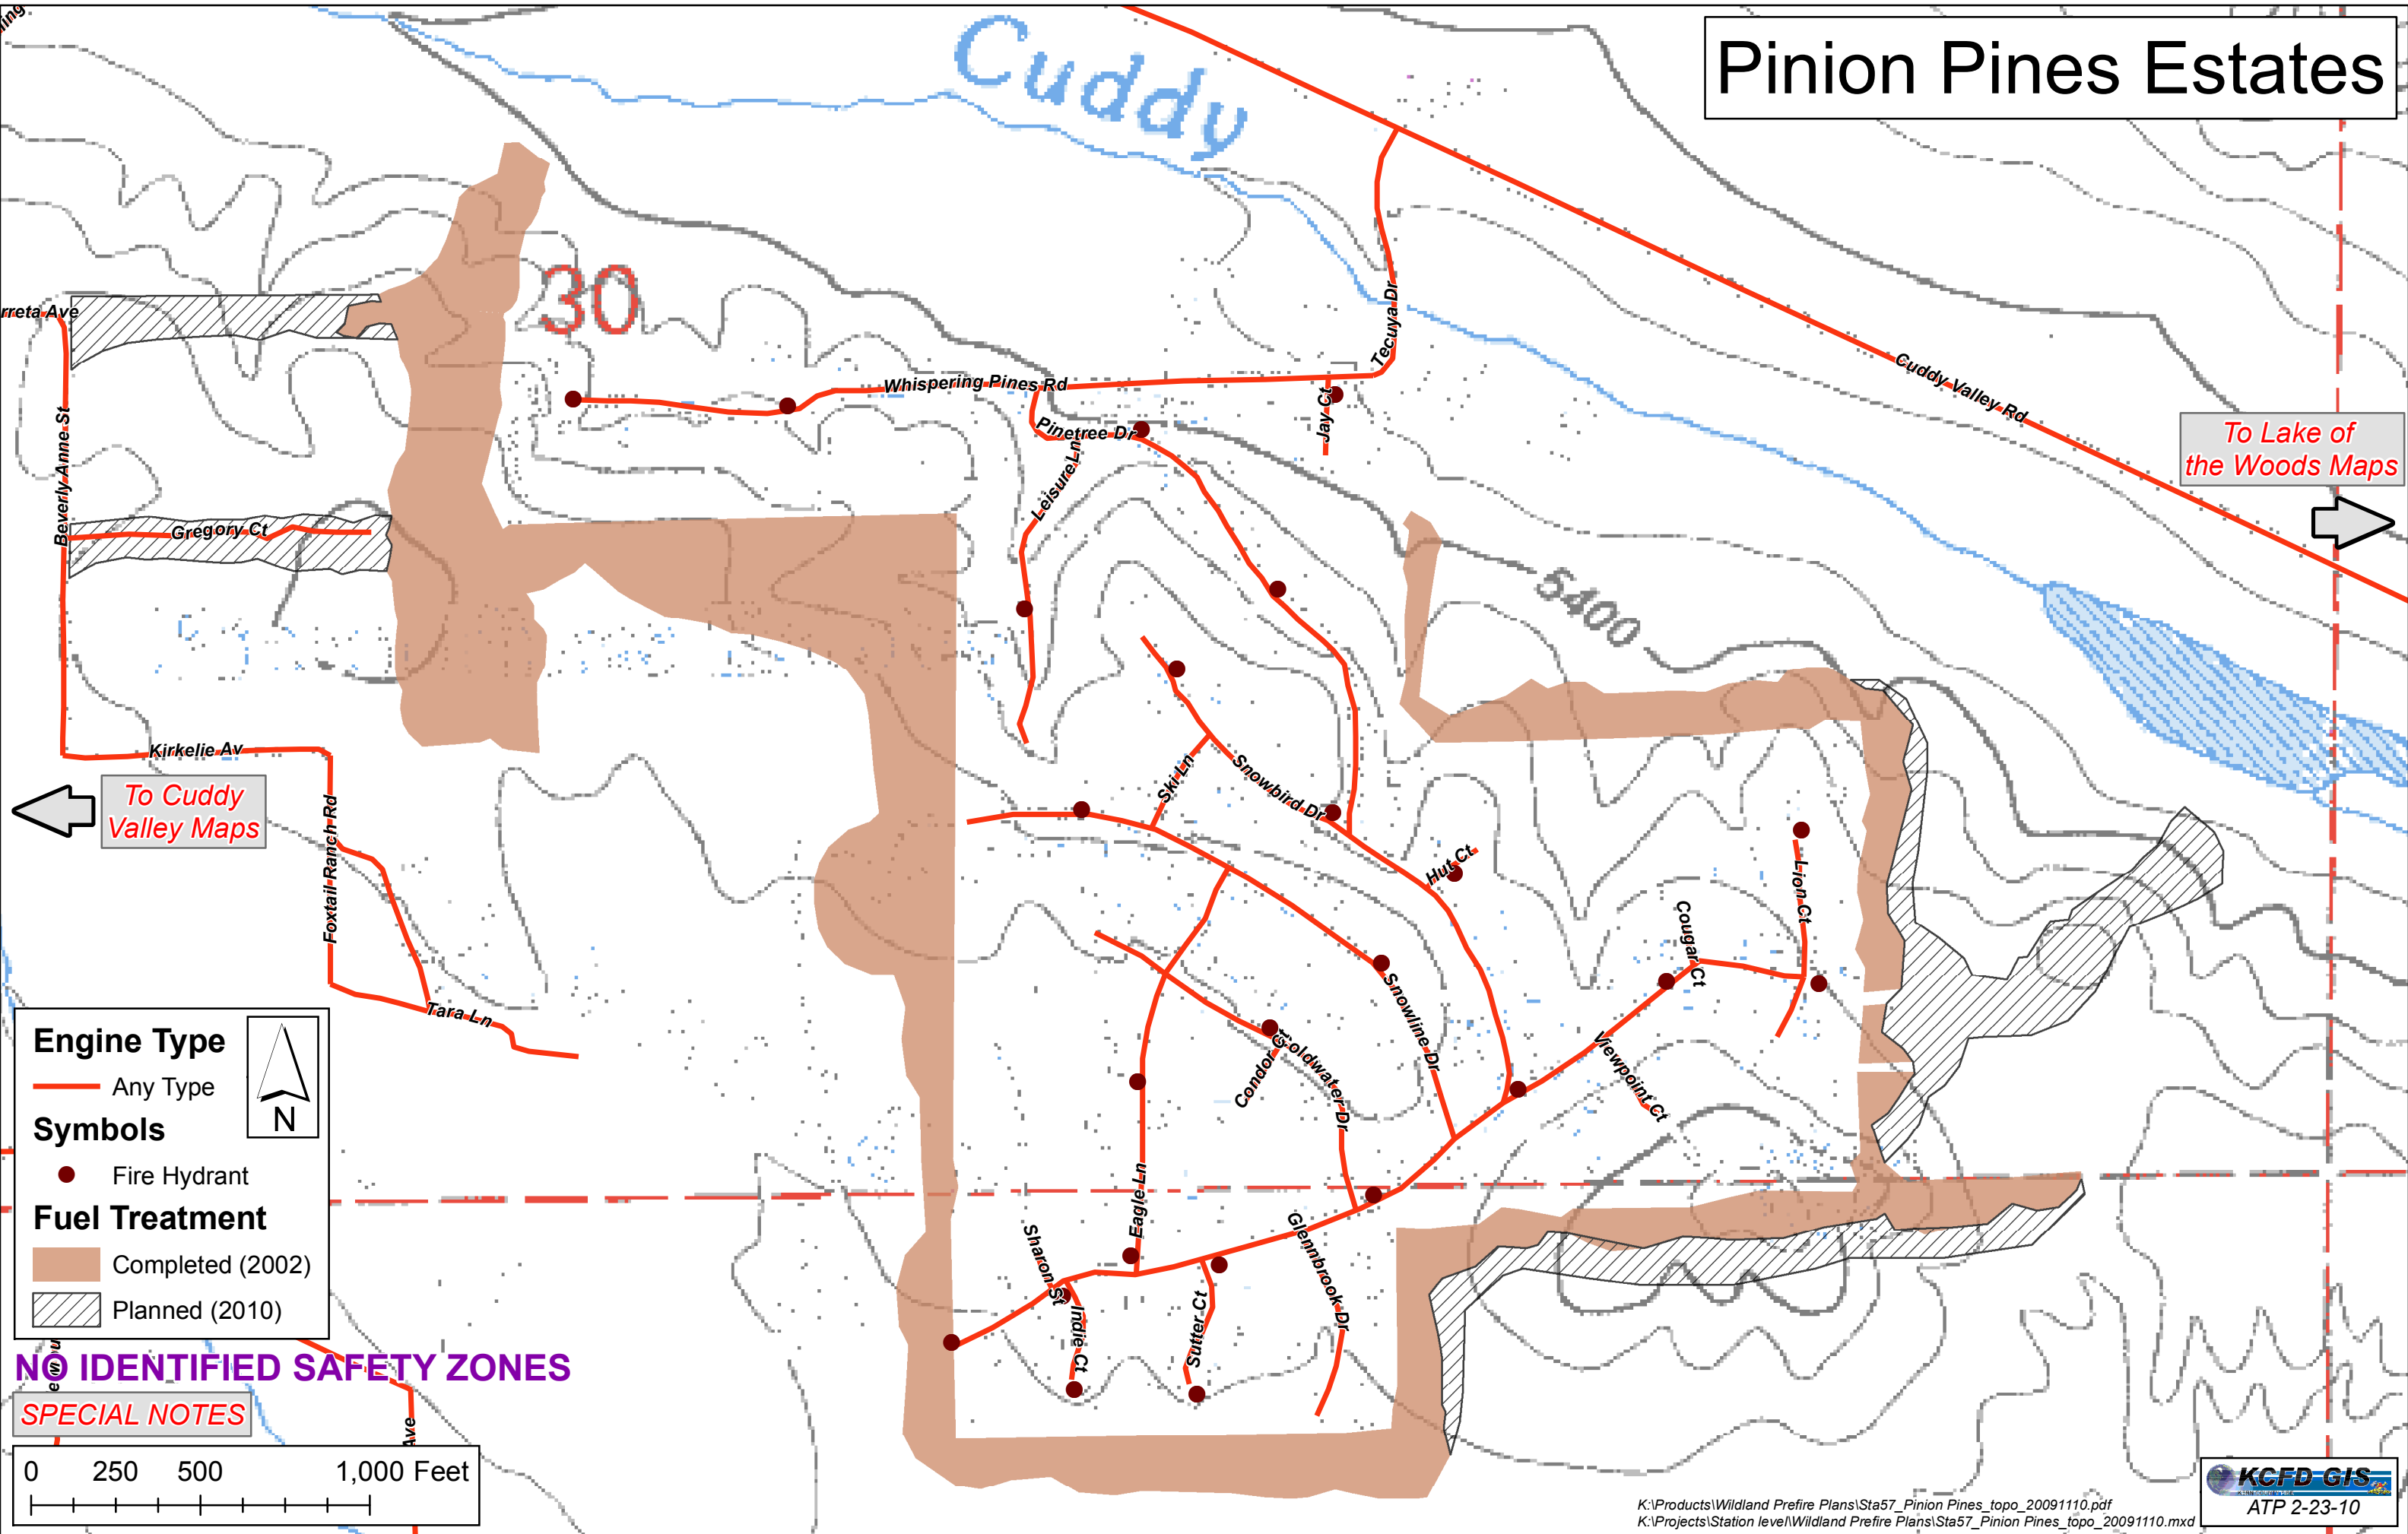

# Pinion Pines Estates

Whispering Pines Rd  
Pinetree Dr  
Leisure Ln  
Ski Ln  
Snowbird Dr  
Hug Ct  
Snowline Dr  
Viewpoint Ct  
Cougar Ct  
Lion Ct  
Concord  
Coldwater Dr  
Eagle Ln  
Glenbrook Dr  
Sutter Ct  
Indie Ct  
Sharon St

Beverly Anne St  
Gregory Ct  
Kirkelie Av  
Foxtail Ranch Rd  
Tara Ln

To Cuddy Valley Maps

To Lake of the Woods Maps

**Engine Type**  
— Any Type

**Symbols**  
● Fire Hydrant

**Fuel Treatment**  
■ Completed (2002)  
▨ Planned (2010)

**NO IDENTIFIED SAFETY ZONES**

**SPECIAL NOTES**