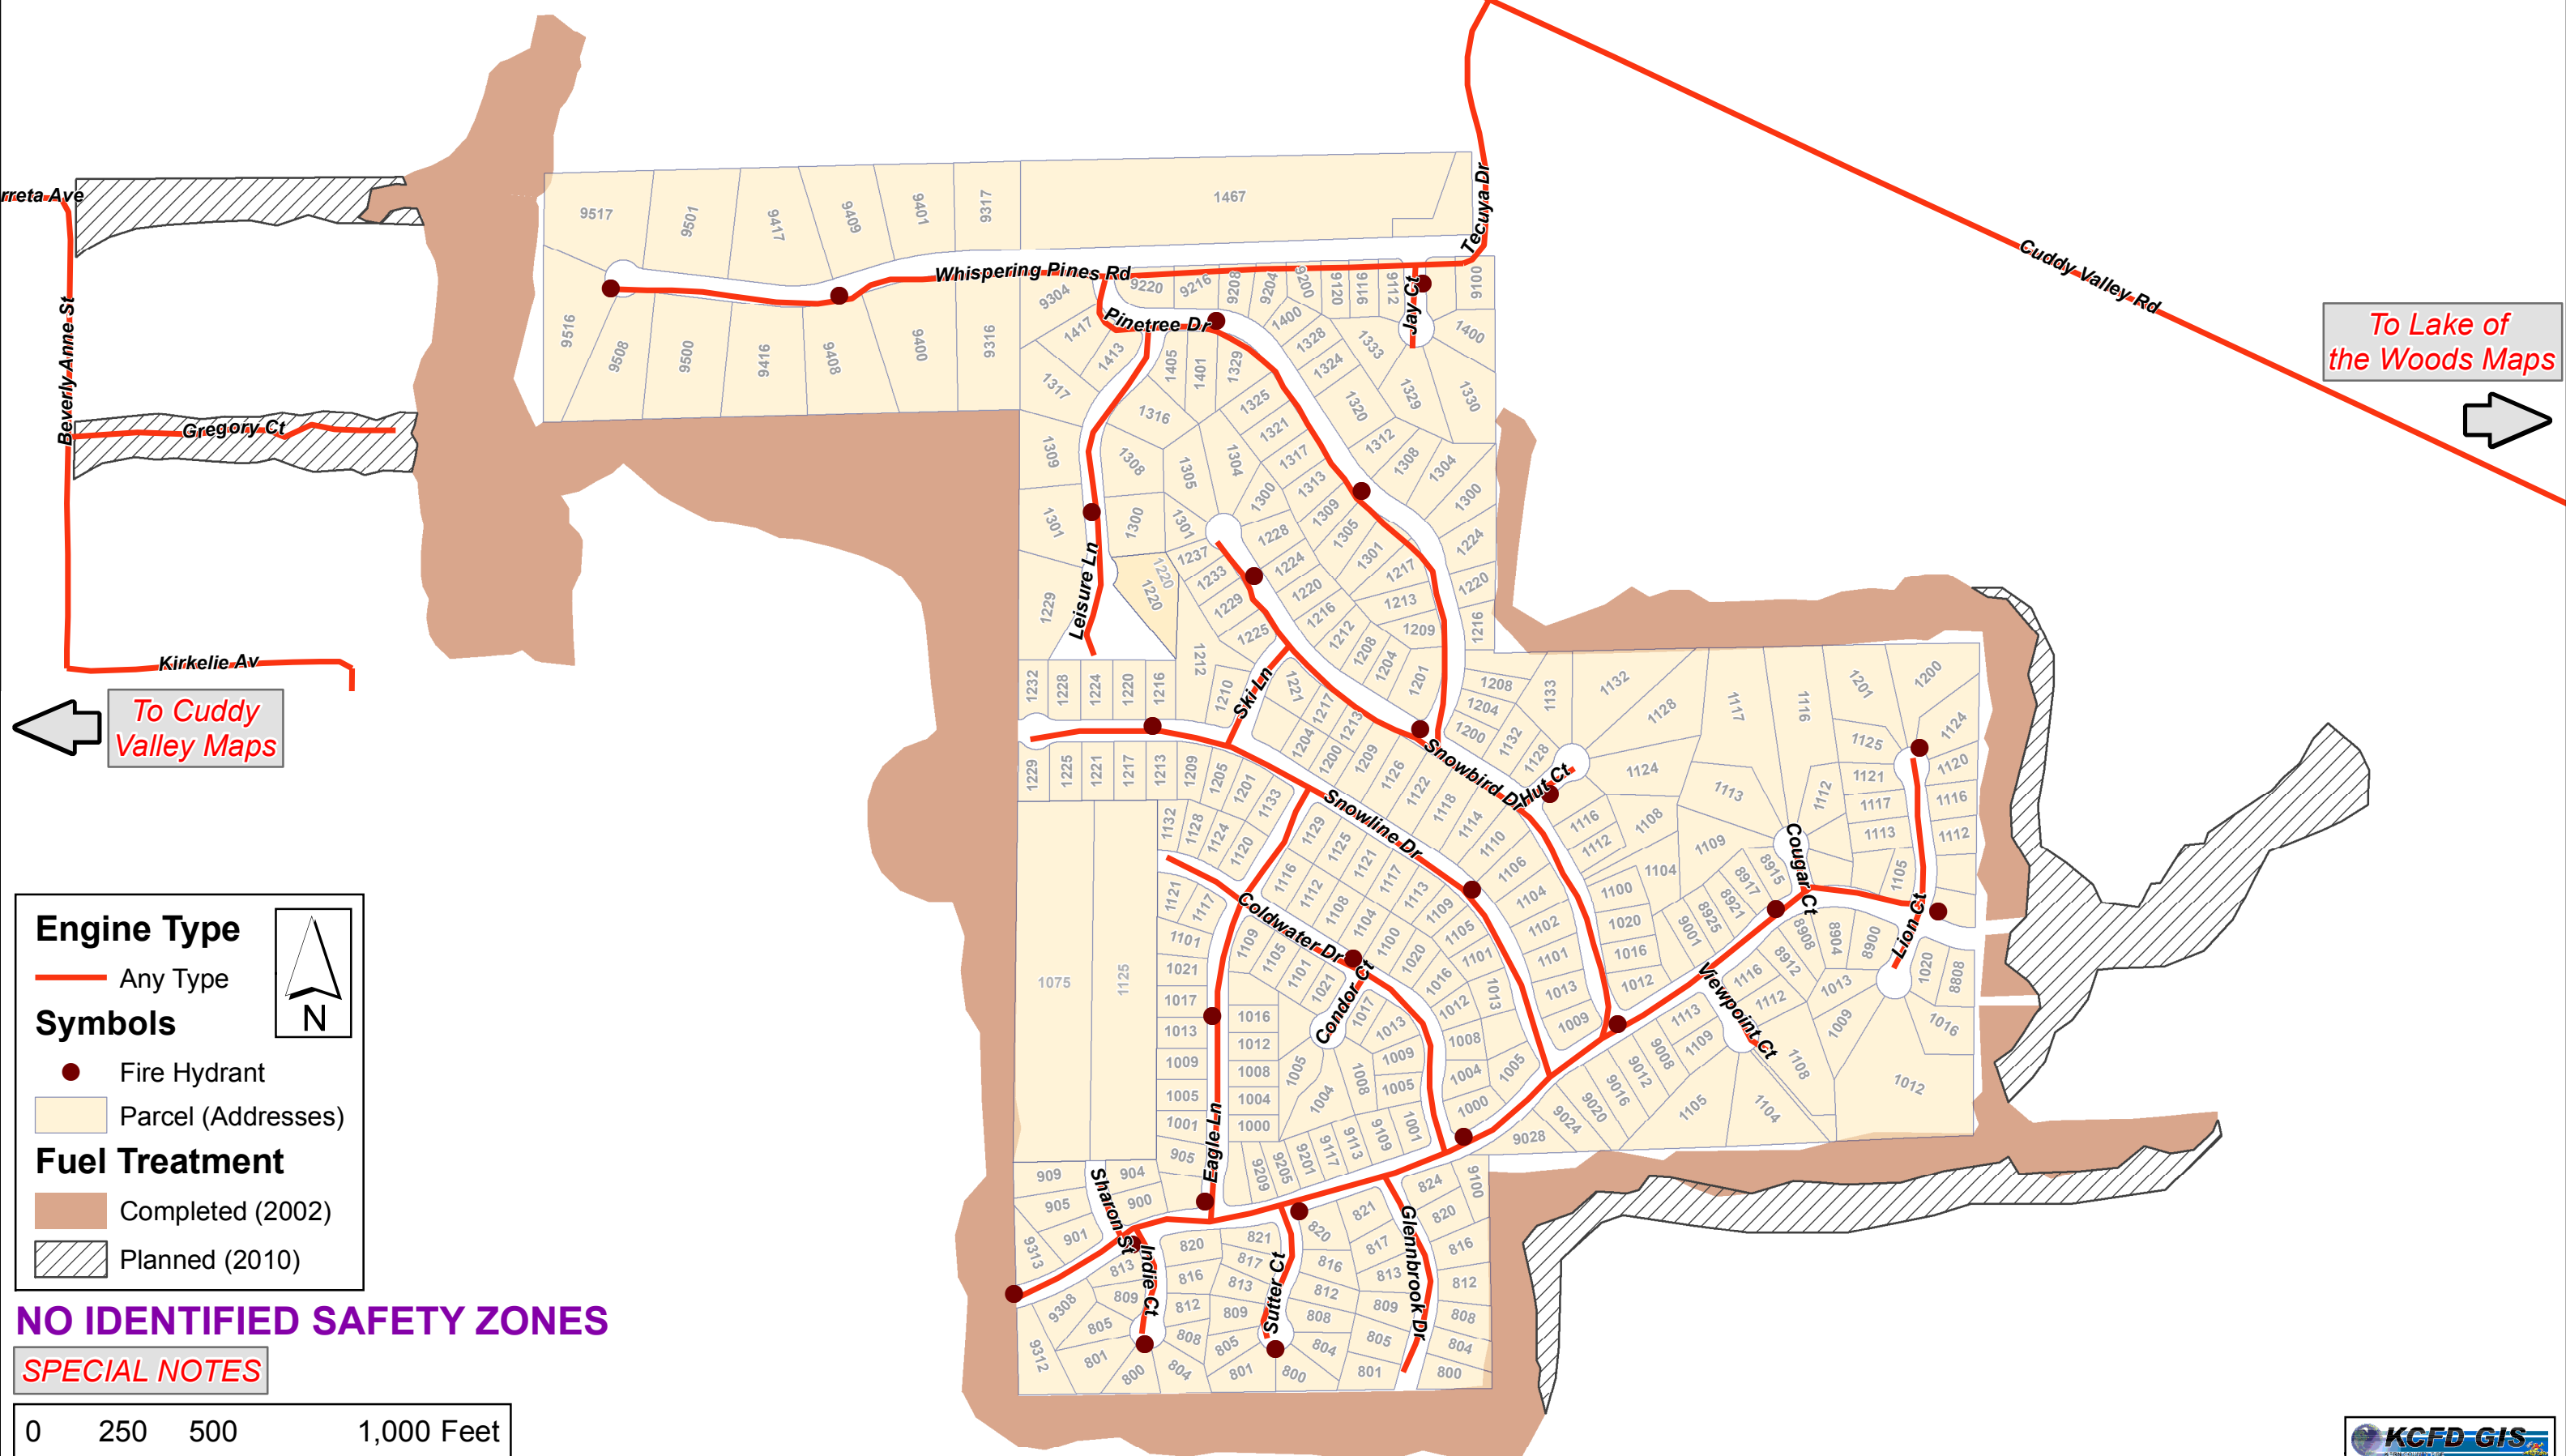

Pinion Pines Estates

To Lake of the Woods Maps

To Cuddy Valley Maps

Engine Type

— Any Type

Symbols

- Fire Hydrant
- Parcel (Addresses)

Fuel Treatment

- Completed (2002)
- ▨ Planned (2010)

NO IDENTIFIED SAFETY ZONES

SPECIAL NOTES