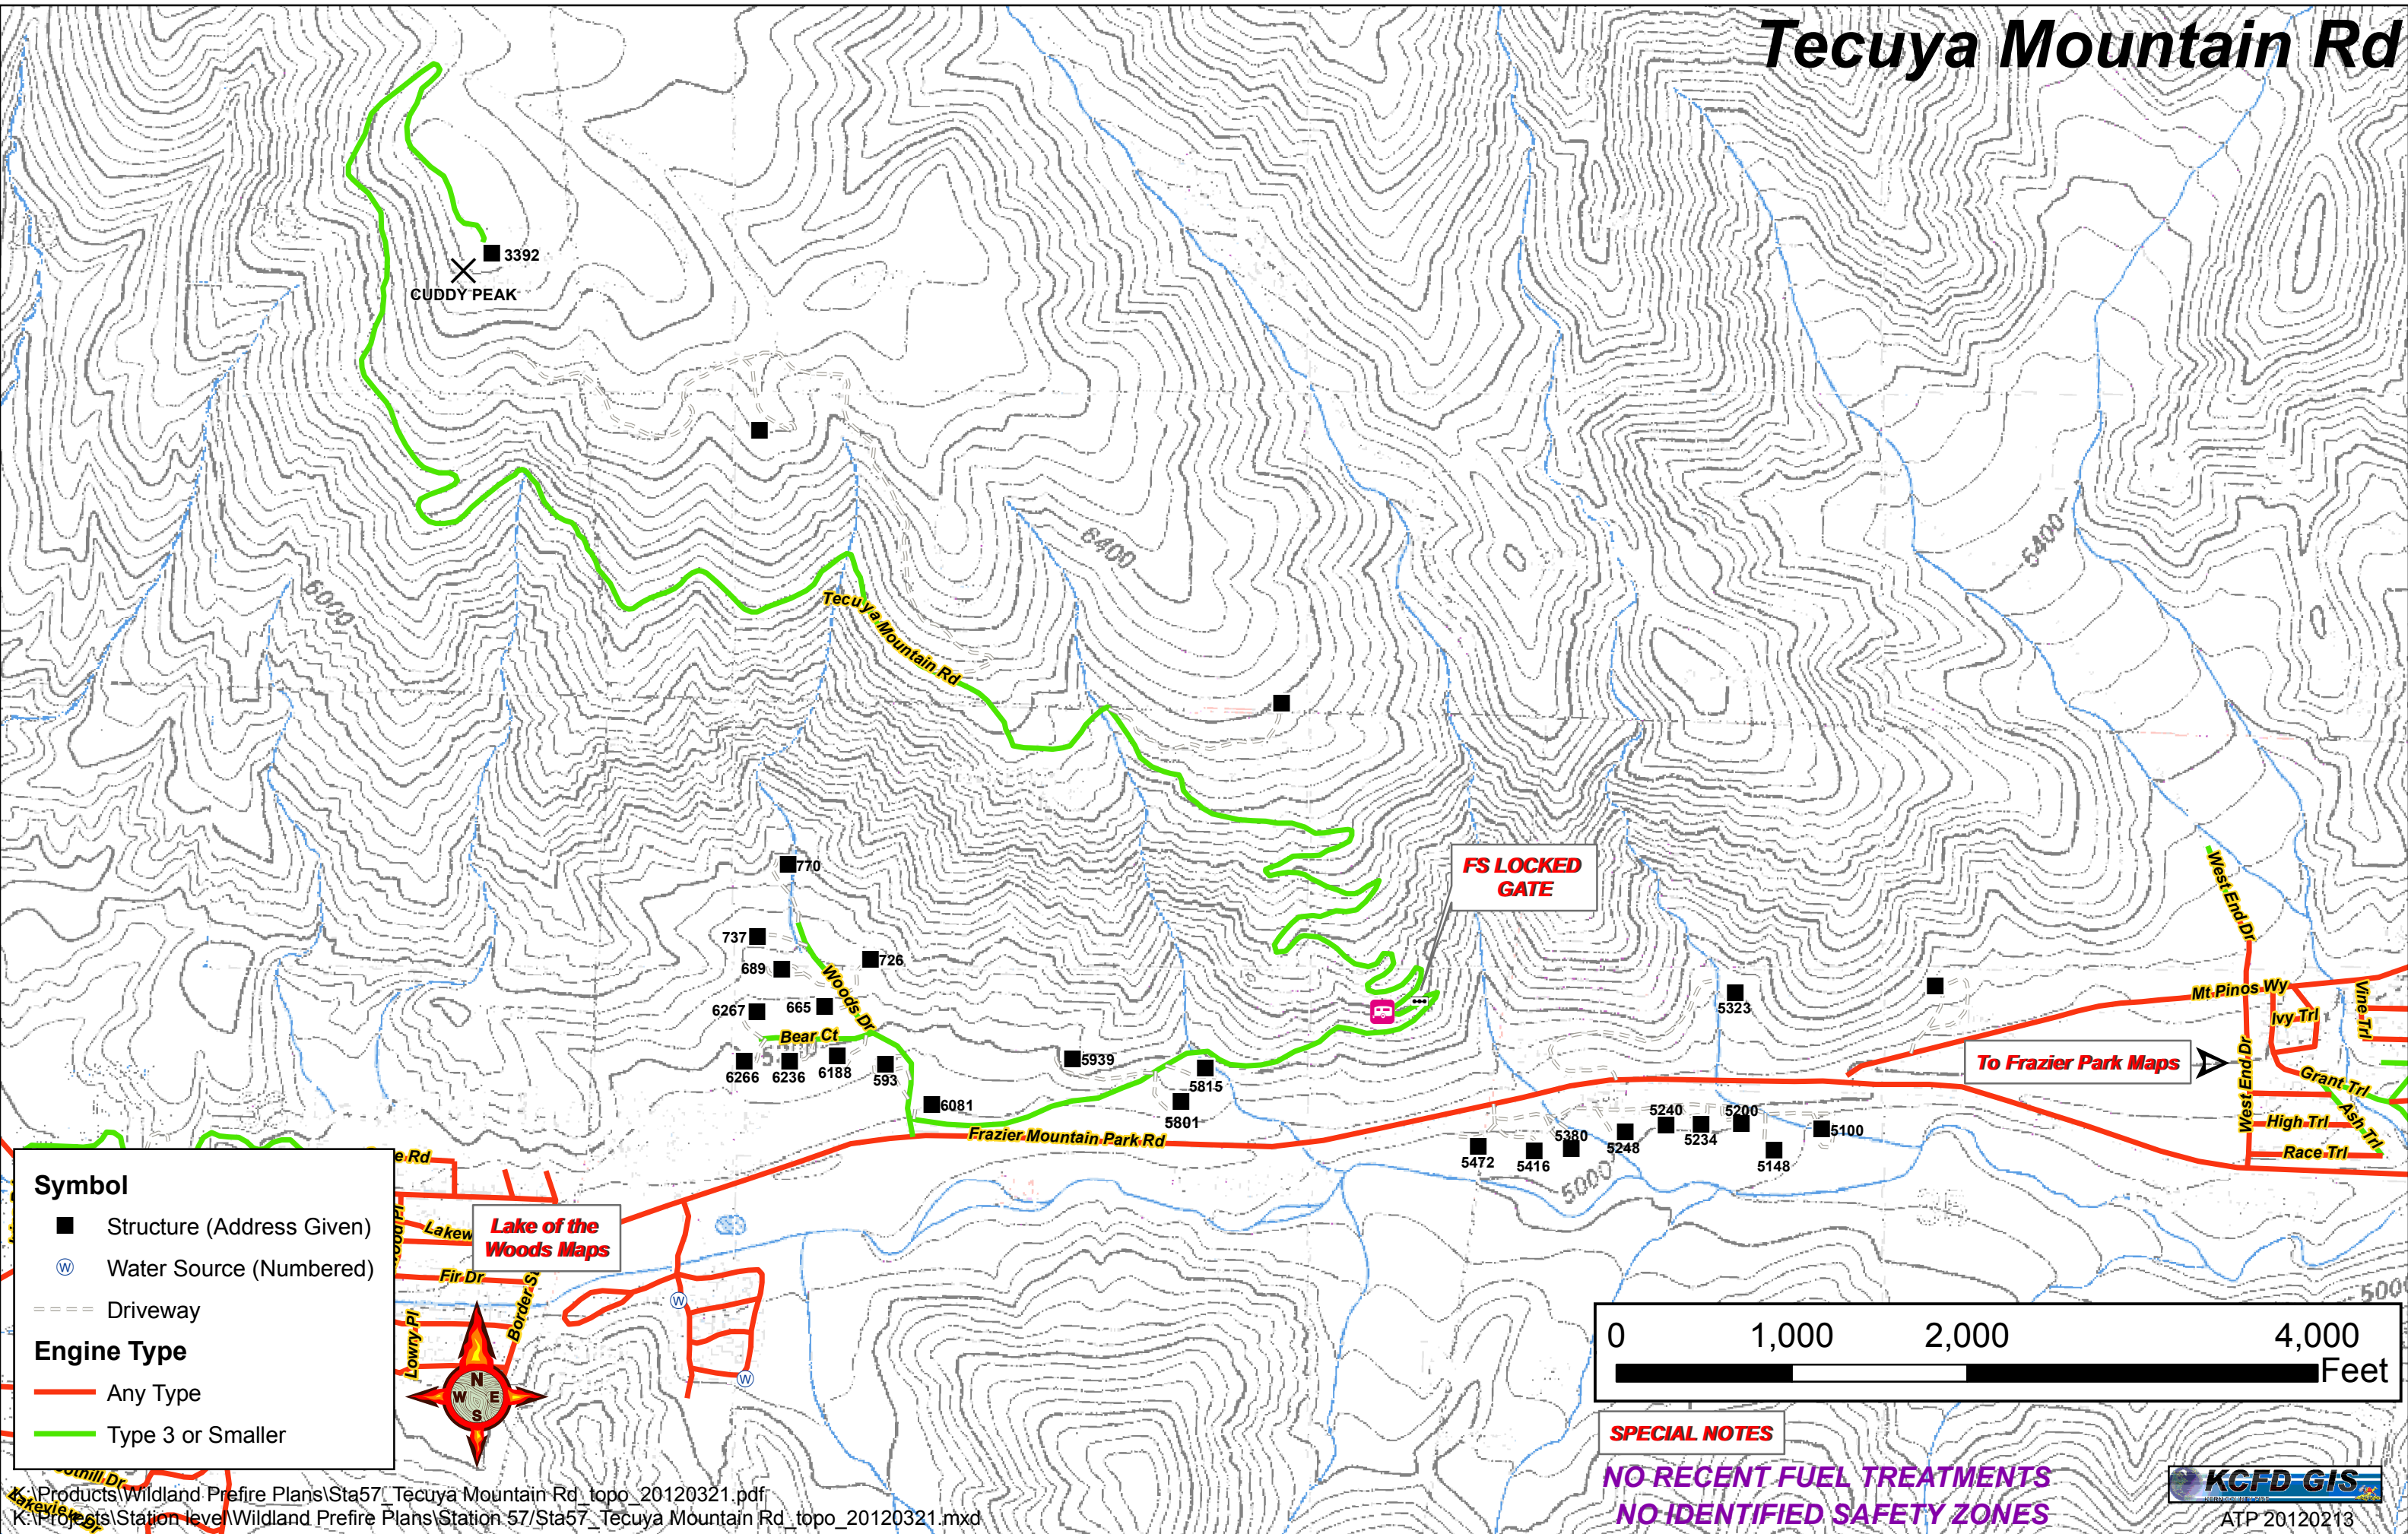

Tecuya Mountain Rd

Symbol

- Structure (Address Given)
- ⊕ Water Source (Numbered)
- Driveway

Engine Type

- Any Type
- Type 3 or Smaller

SPECIAL NOTES
NO RECENT FUEL TREATMENTS
NO IDENTIFIED SAFETY ZONES