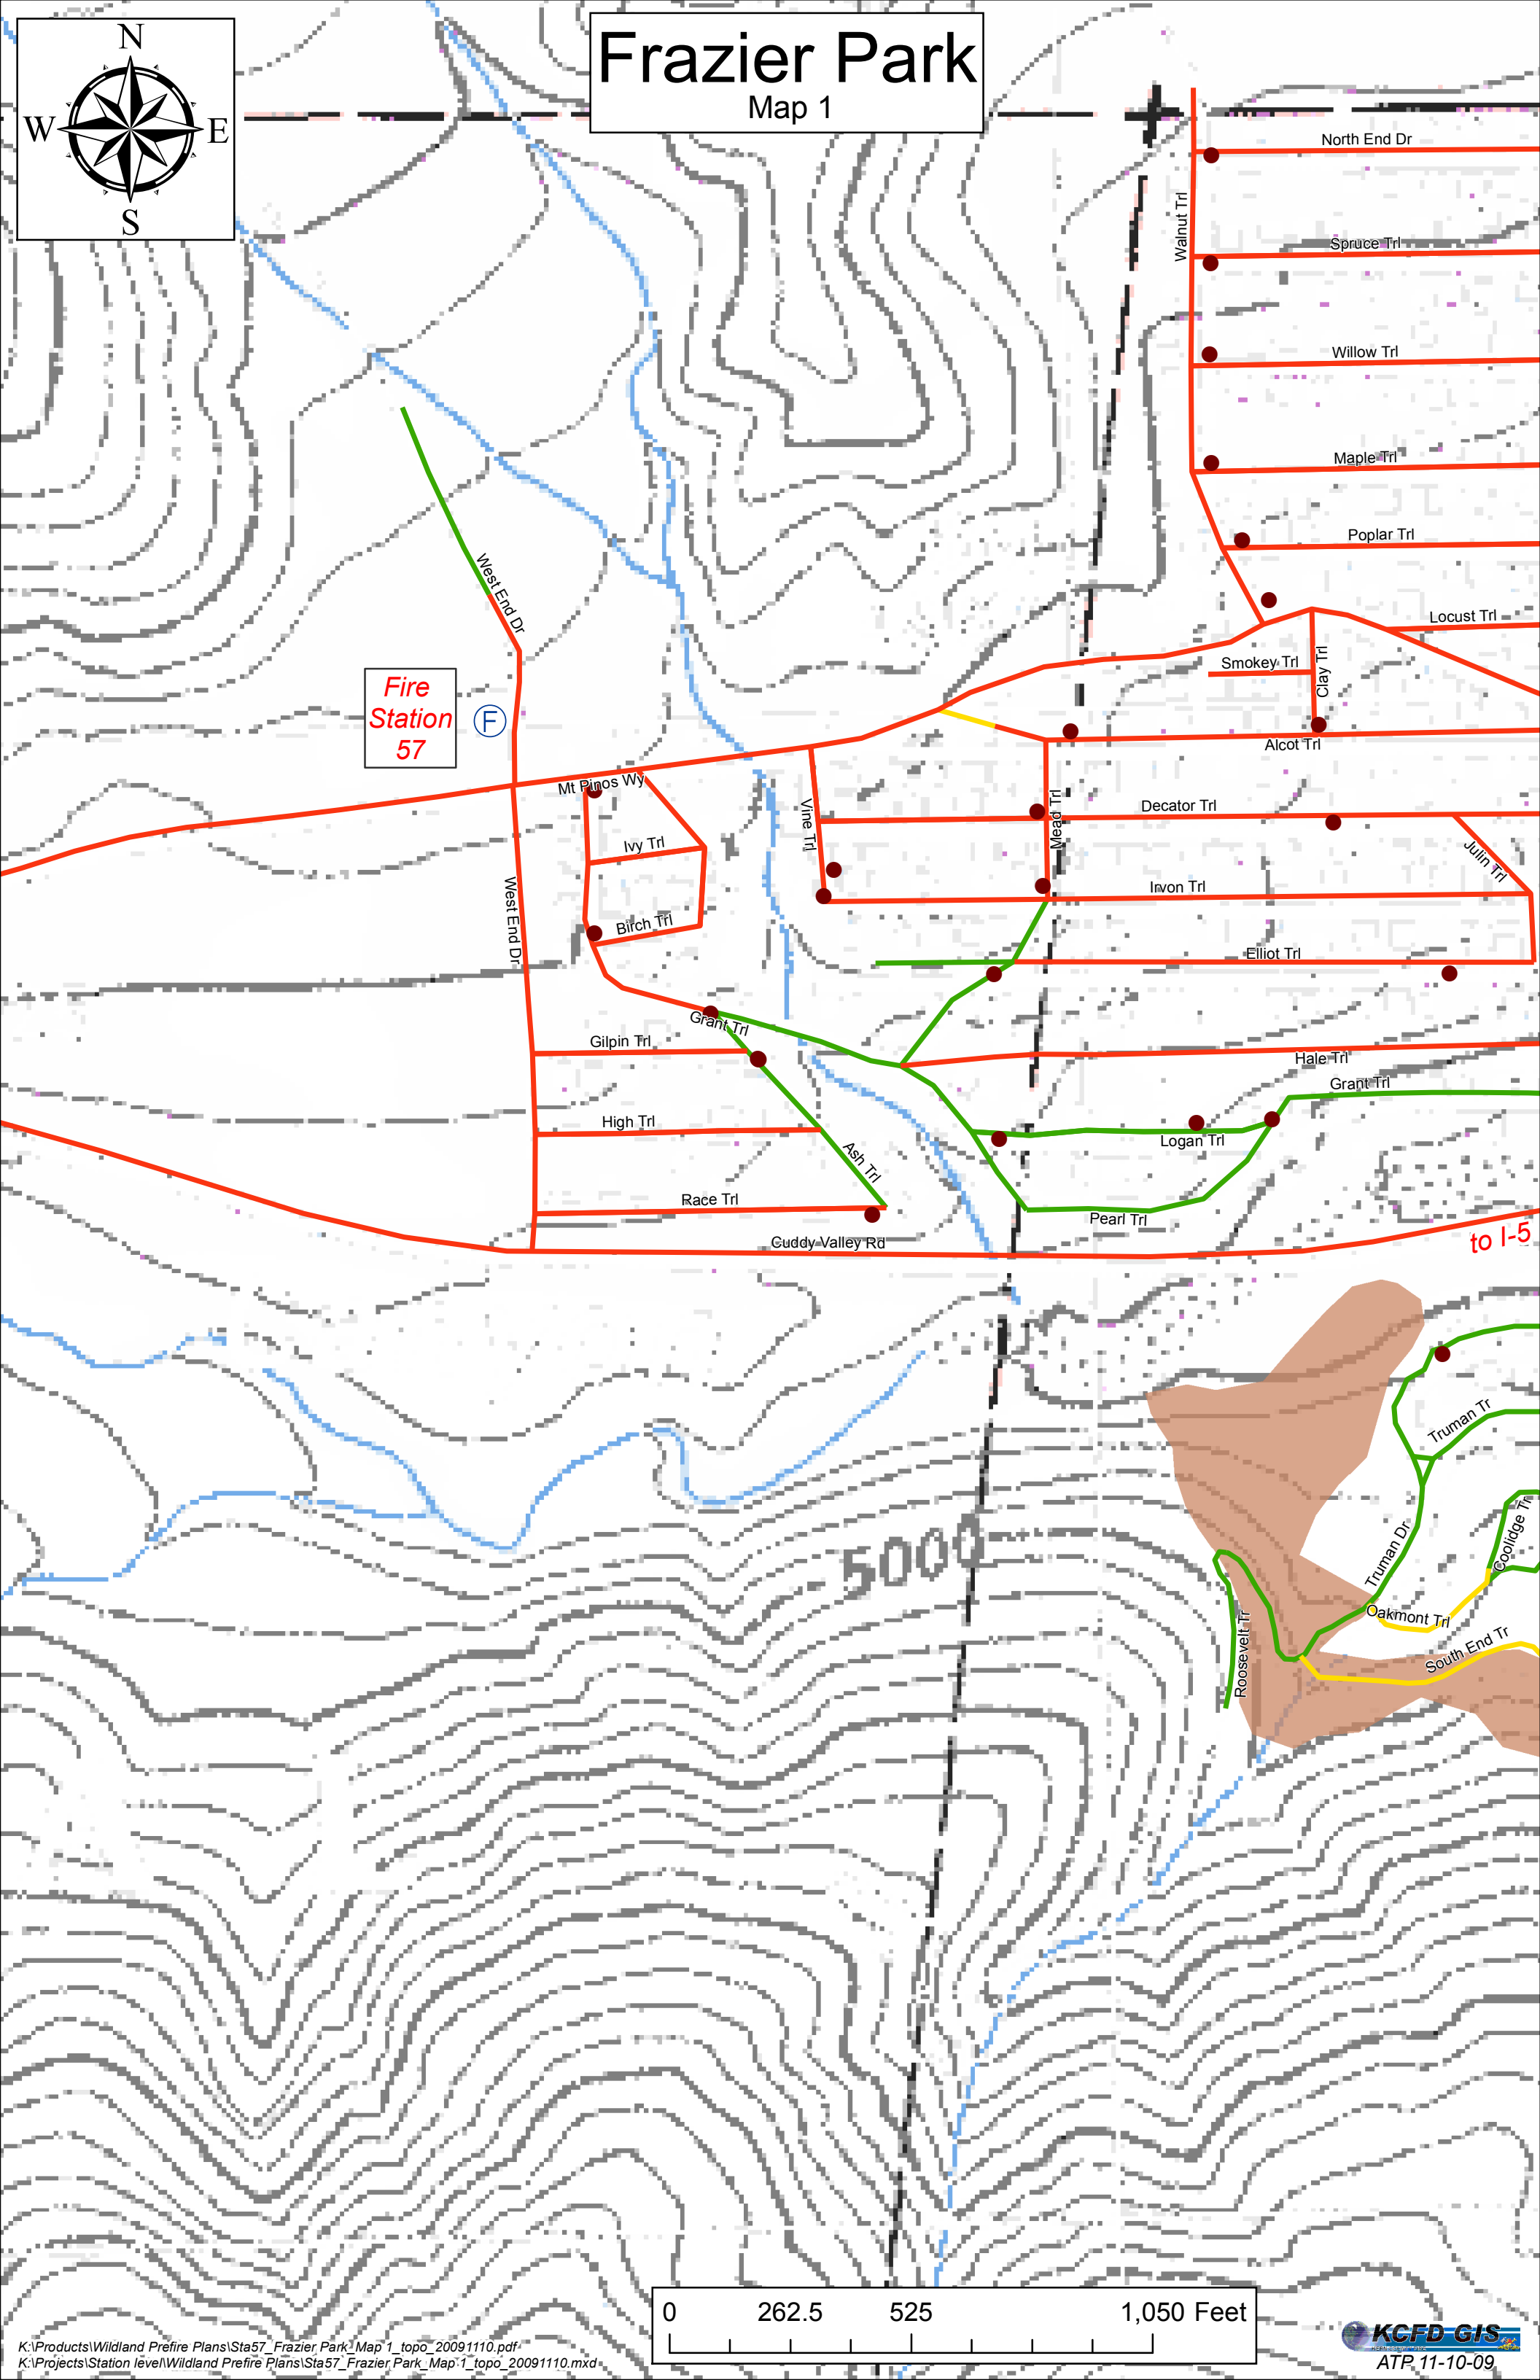

Frazier Park

Map 1

Fire Station 57

(F)

to I-5