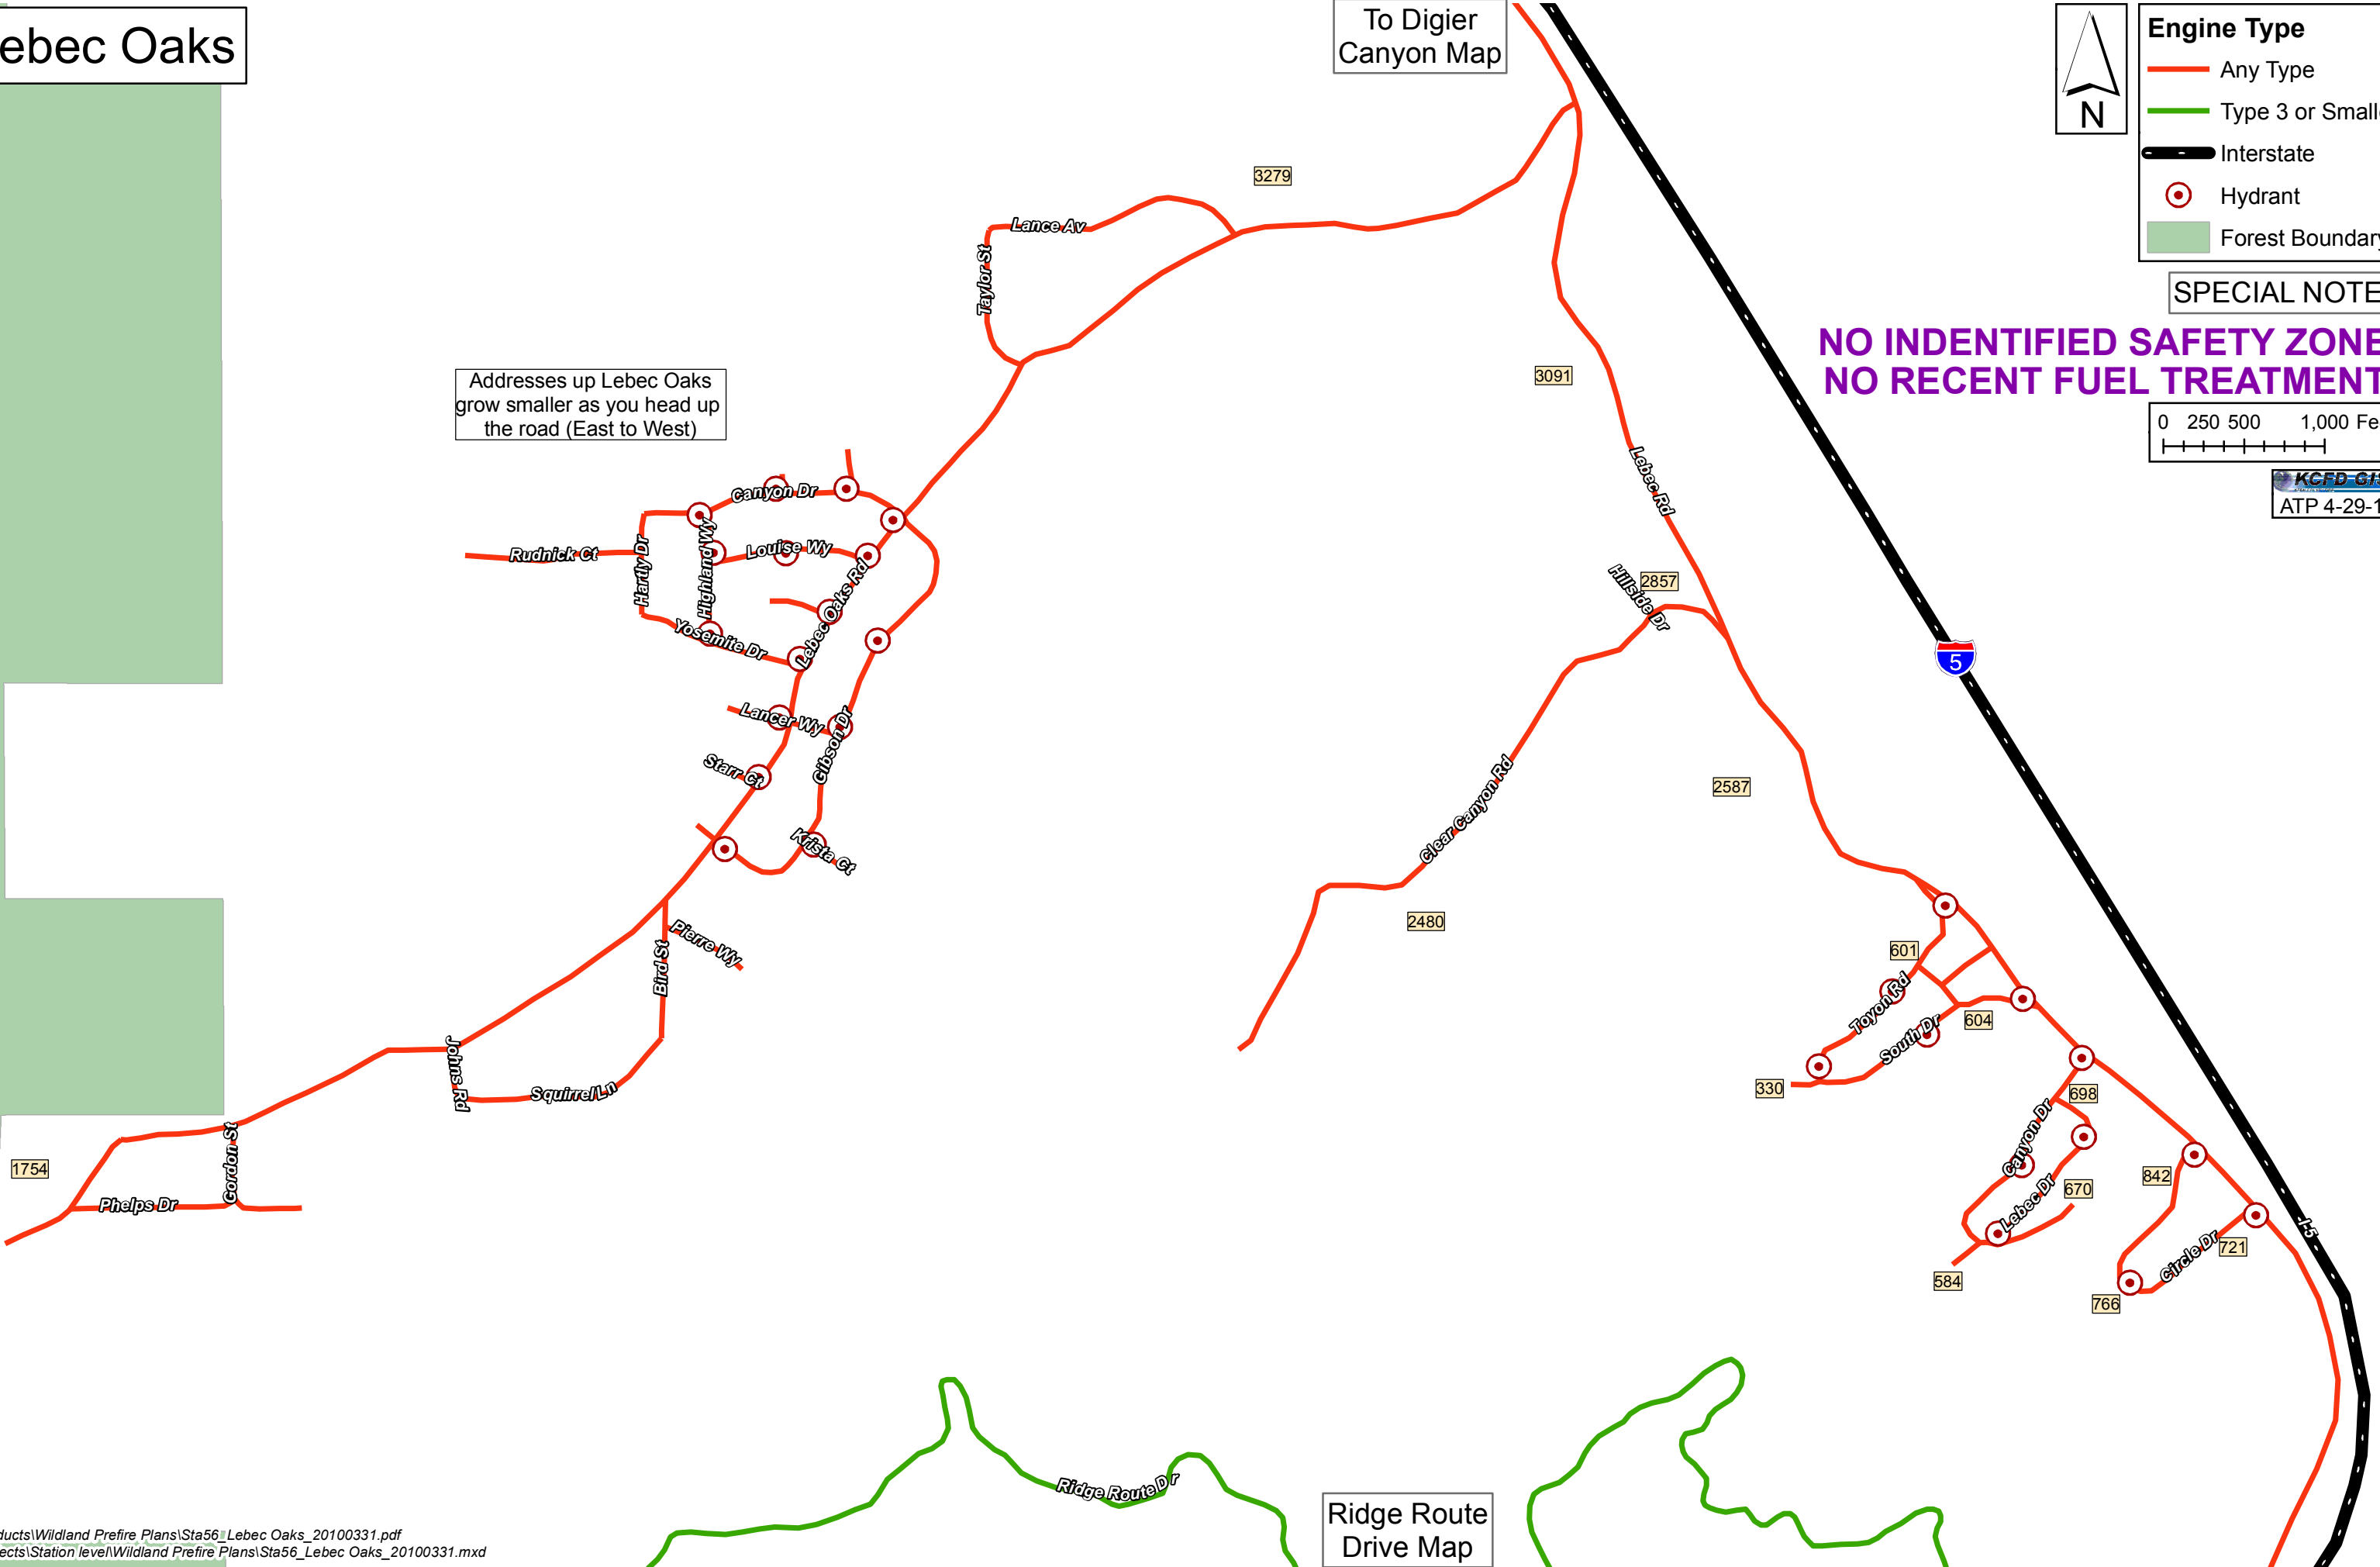

Lebec Oaks

To Digier Canyon Map

Engine Type

- Any Type
- Type 3 or Smaller
- Interstate
- Hydrant
- Forest Boundary

SPECIAL NOTES

**NO IDENTIFIED SAFETY ZONES
NO RECENT FUEL TREATMENTS**

KCFD GIS
ATP 4-29-10

Addresses up Lebec Oaks grow smaller as you head up the road (East to West)

Ridge Route Drive Map