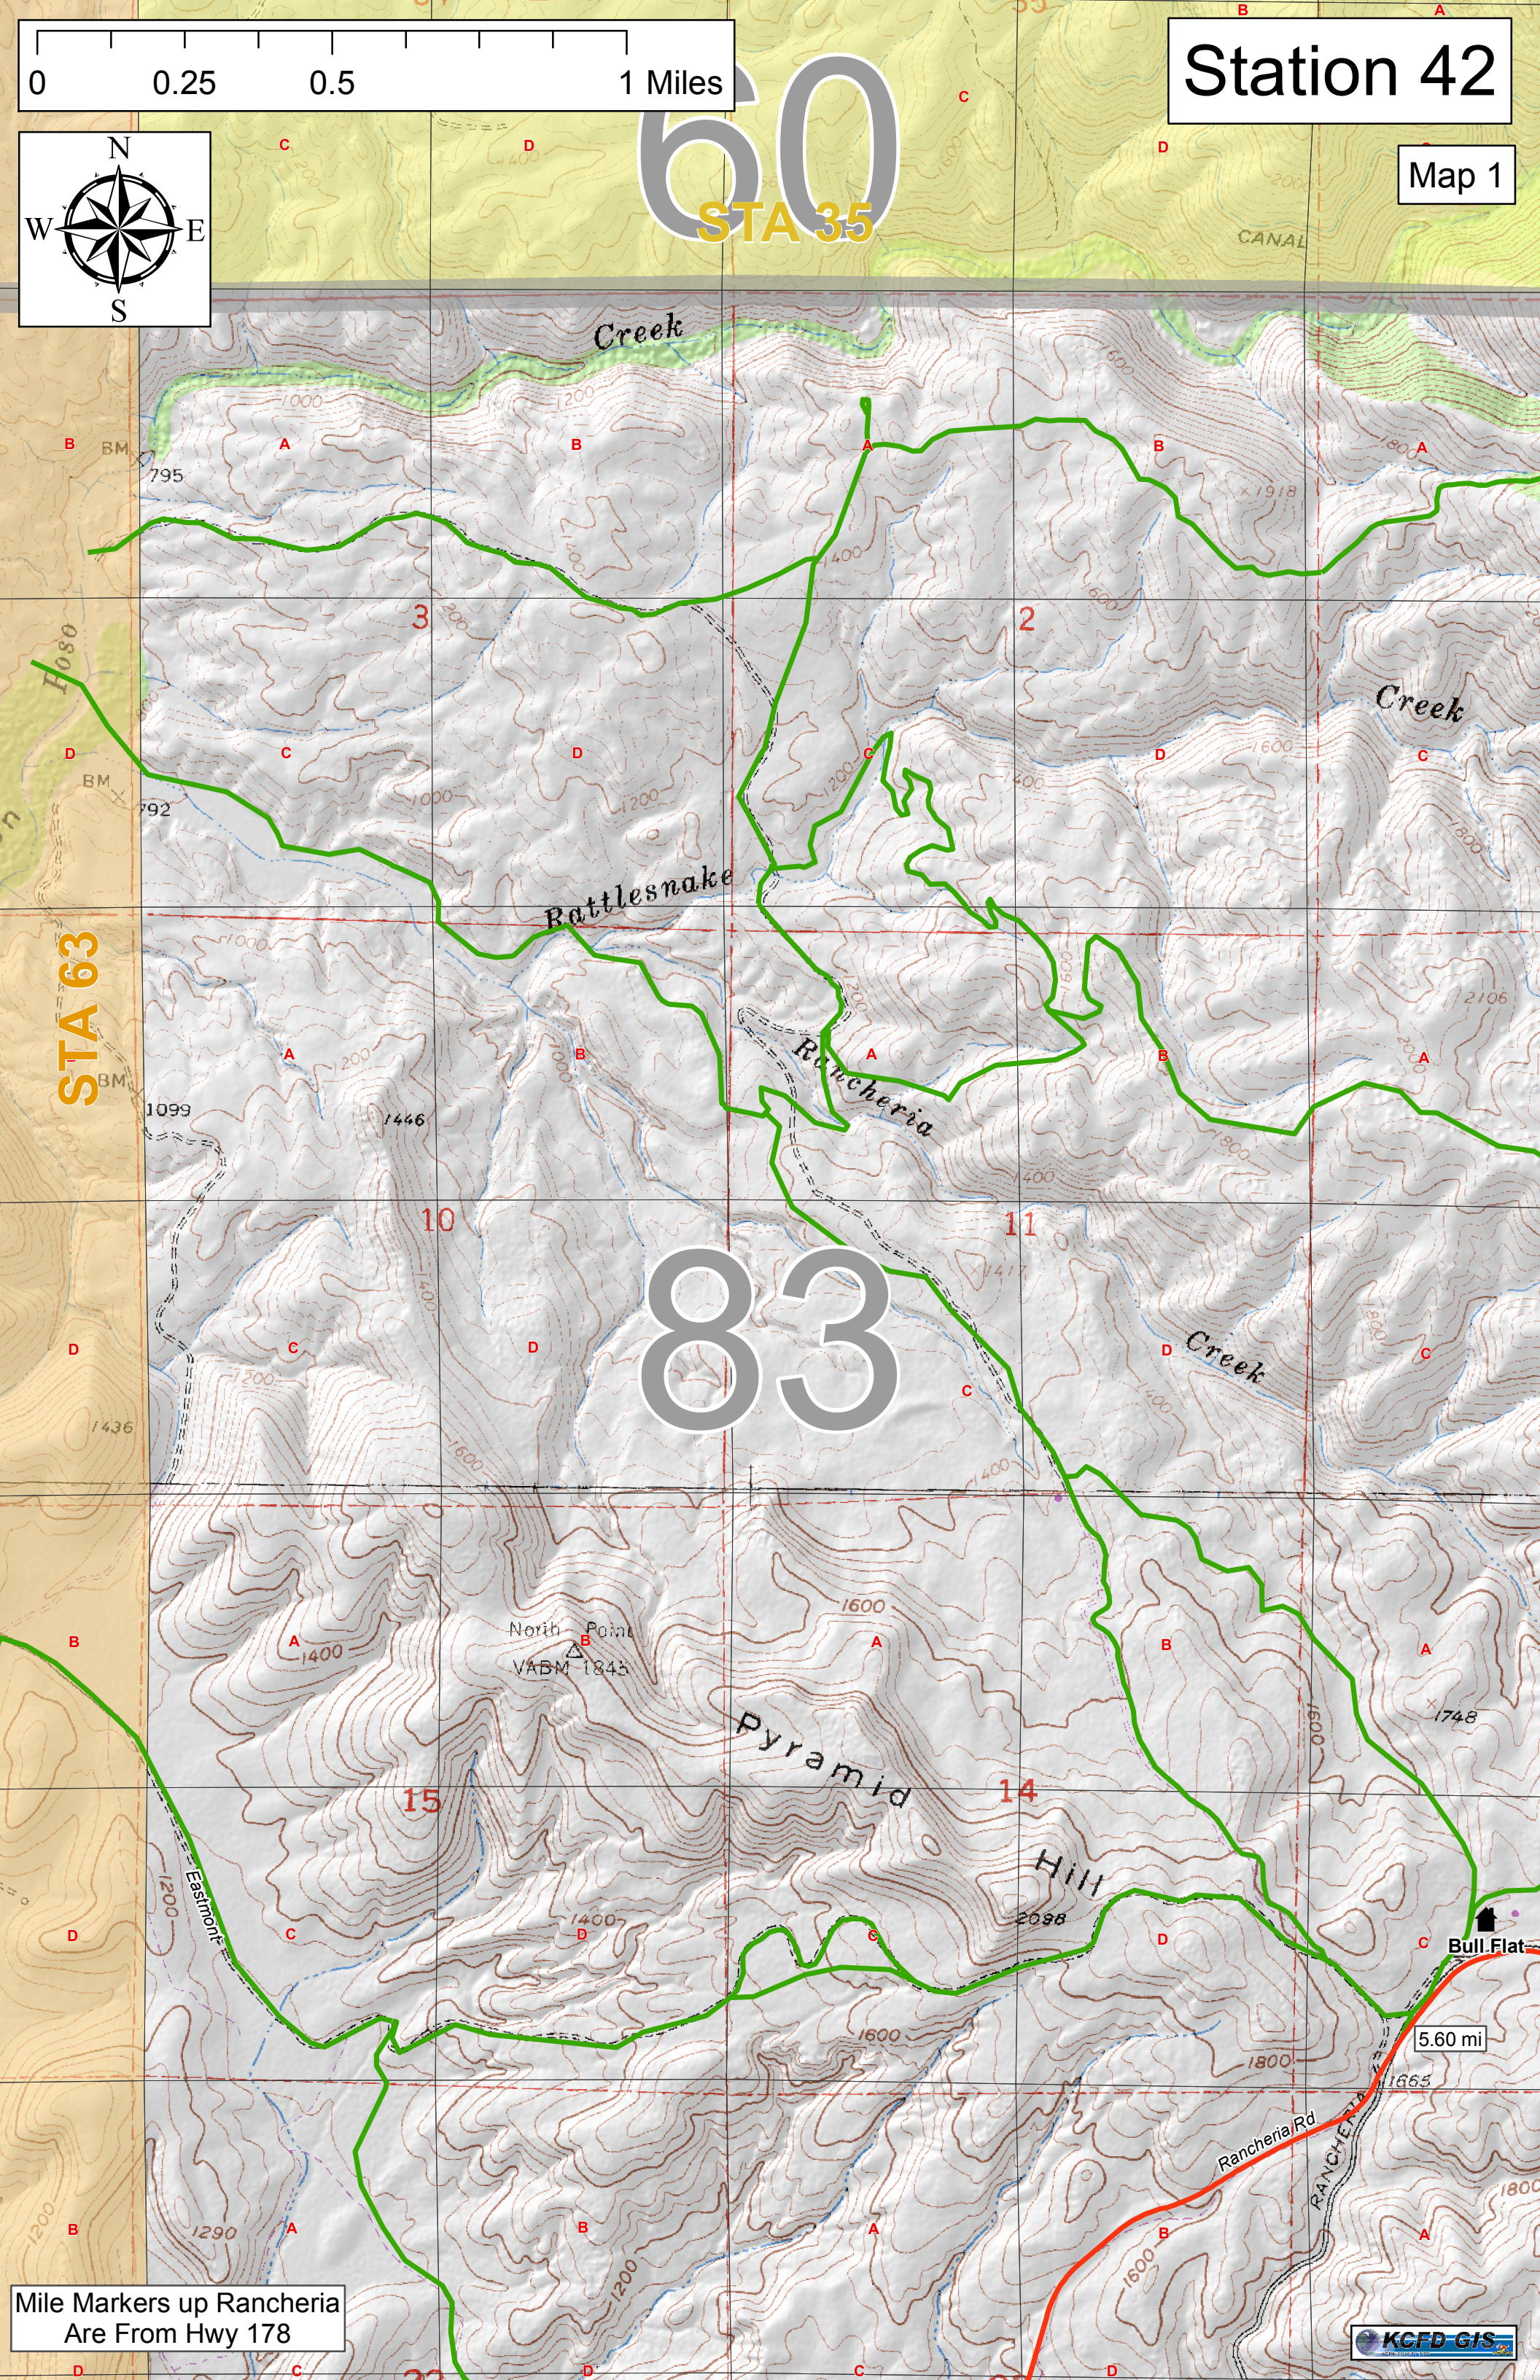

Station 42

Map 1

60

STA 35

STA 63

83

Mile Markers up Rancheria Are From Hwy 178