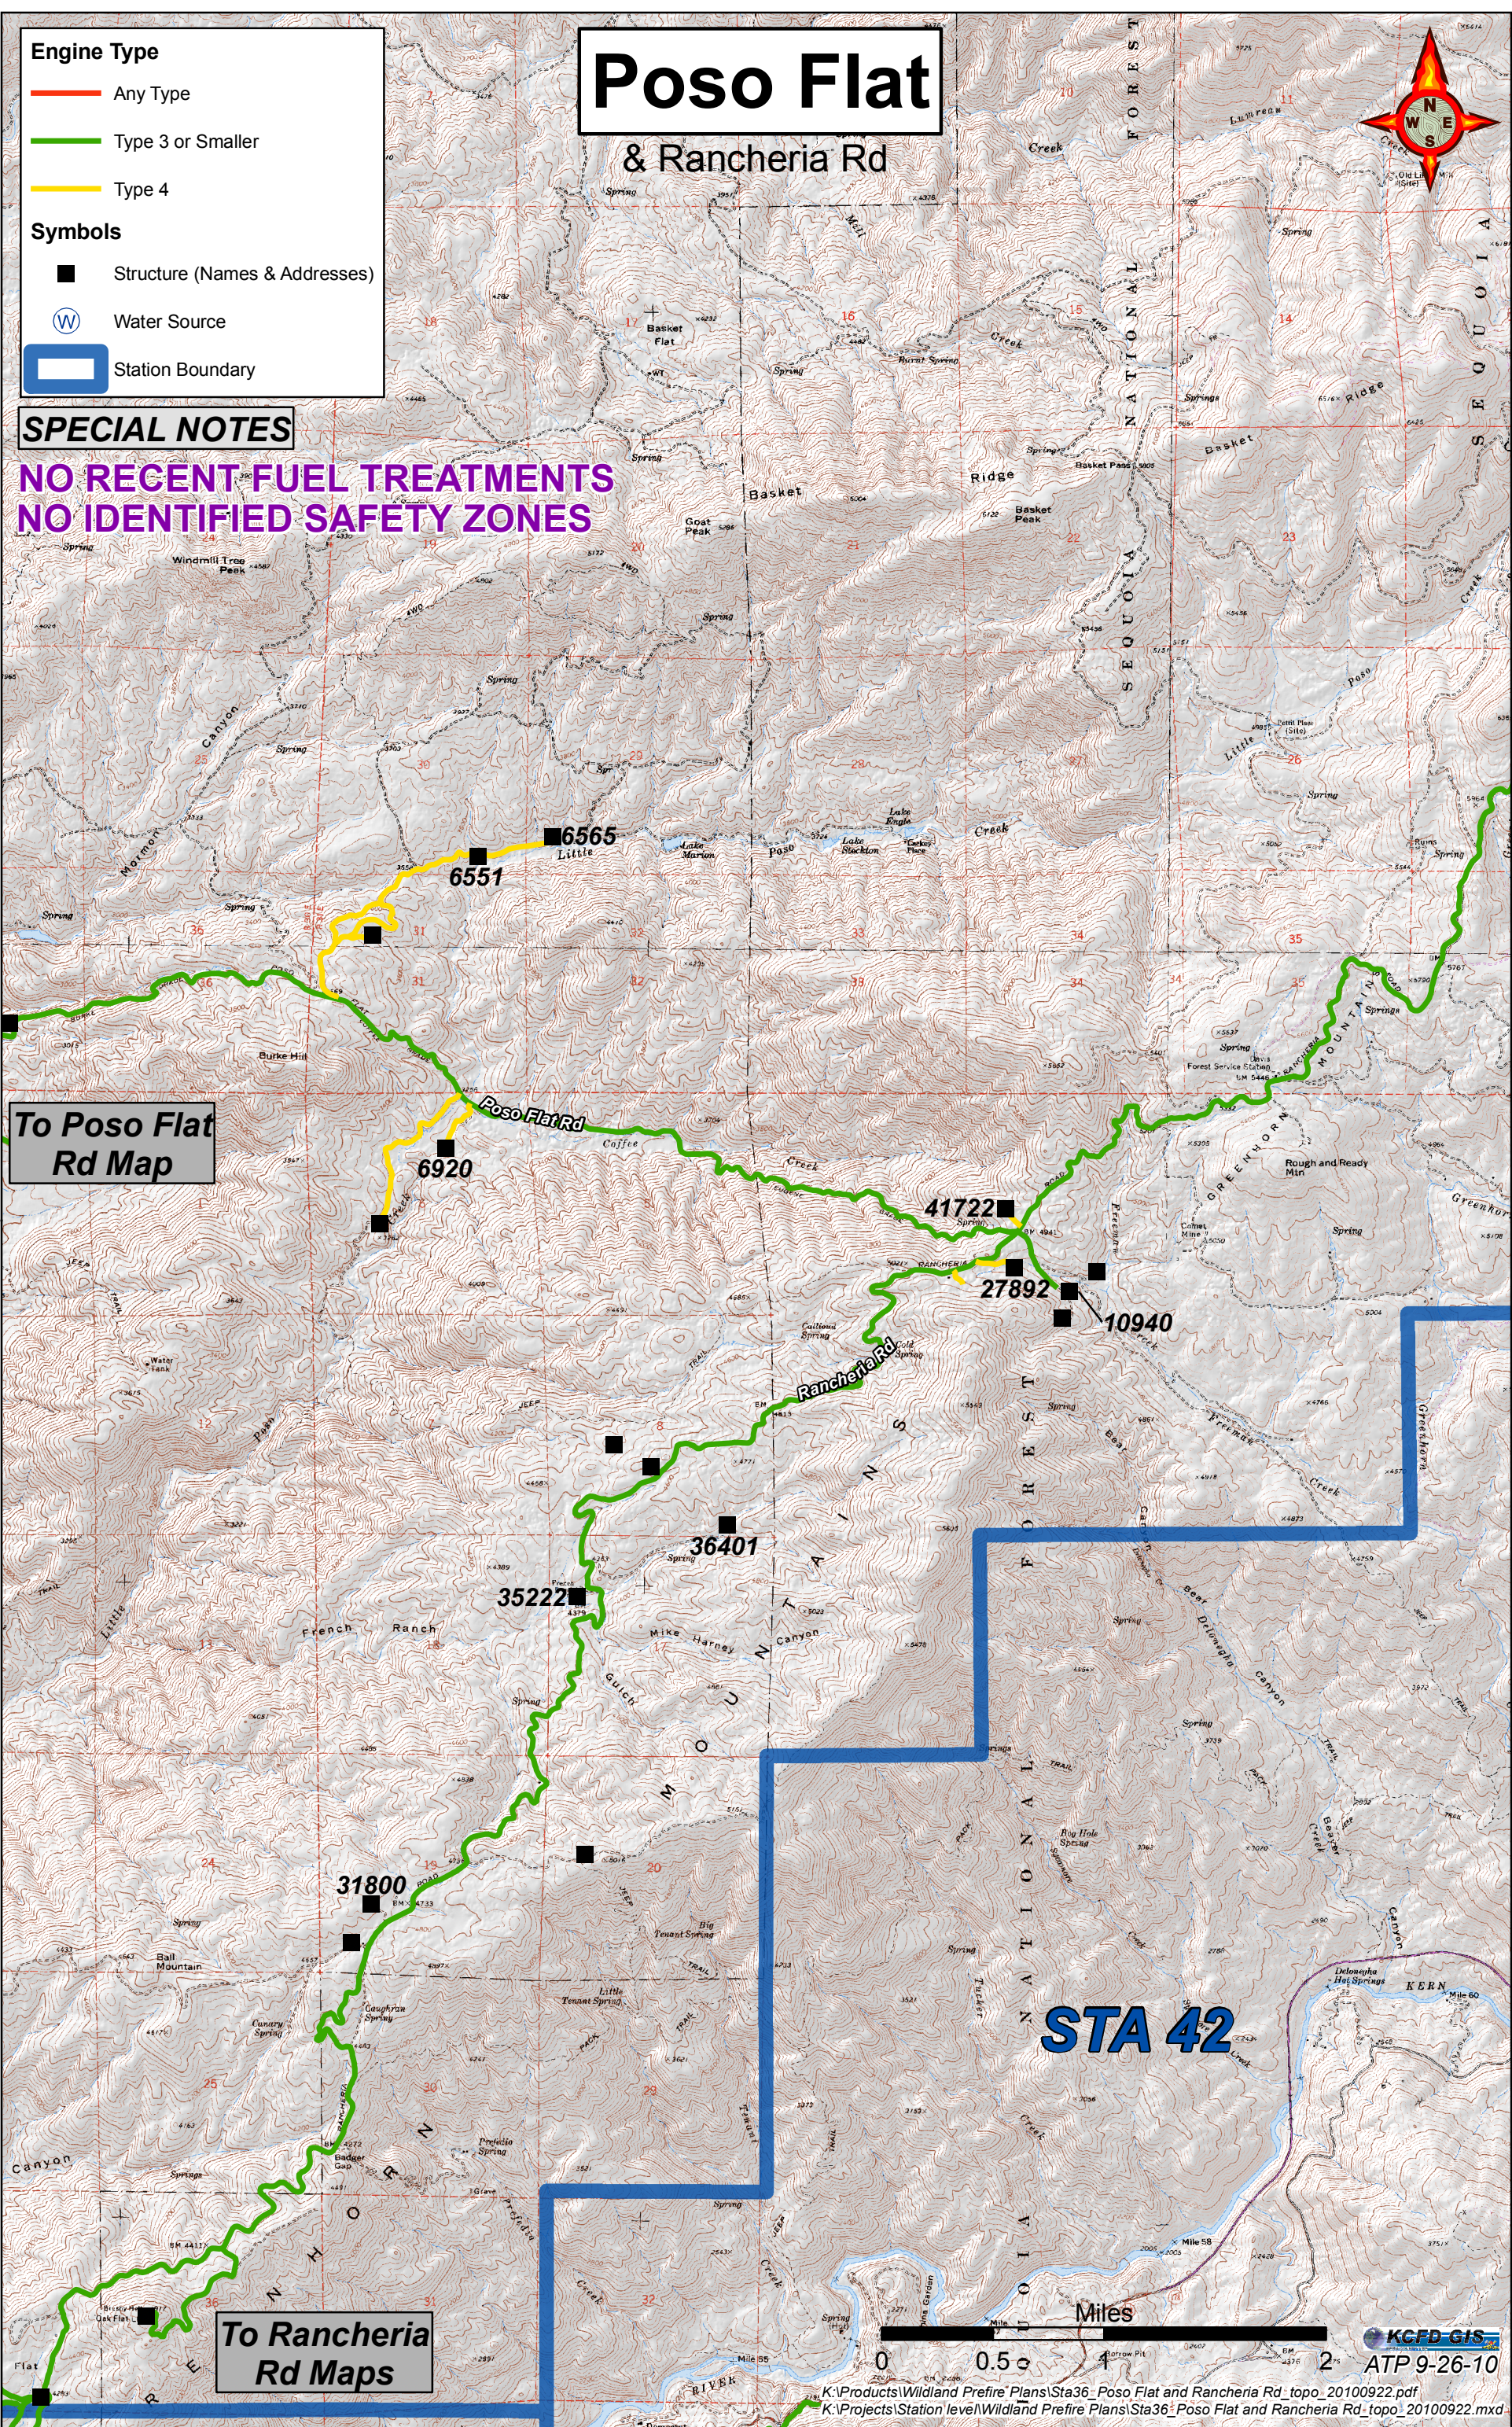

Poso Flat

& Rancheria Rd

Engine Type

- Any Type
- Type 3 or Smaller
- Type 4

Symbols

- Structure (Names & Addresses)
- Water Source
- Station Boundary

SPECIAL NOTES

NO RECENT FUEL TREATMENTS
NO IDENTIFIED SAFETY ZONES

To Poso Flat Rd Map

To Rancheria Rd Maps

STA 42

KCFD GIS
ATP 9-26-10

K:\Products\Wildland Prefire Plans\Sta36_Poso Flat and Rancheria Rd_topo_20100922.pdf
K:\Projects\Station level\Wildland Prefire Plans\Sta36_Poso Flat and Rancheria Rd_topo_20100922.mxd