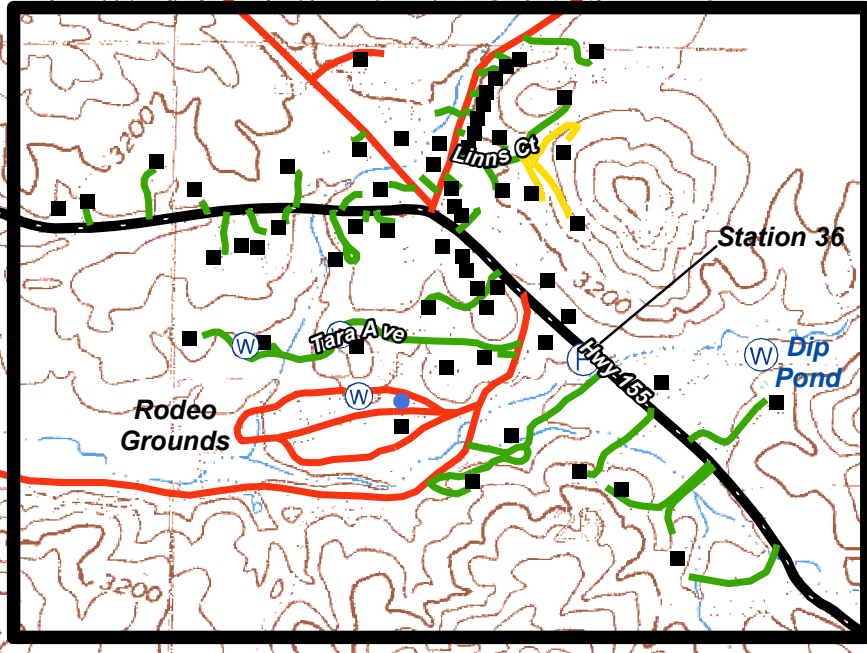

Glennville Area

Map 1

**NO RECENT FUEL TREATMENTS
NO IDENTIFIED SAFETY ZONES**

Engine Type

- Highway
- Any Type
- Type 3 or Smaller
- Type 4

Symbols

- Fire Station
- Helispot
- Locked Gate
- Safety Zone
- Structure
- Water Source

SPECIAL NOTES

**Bridge
Limited Access
By Foot Only**

Hwy 155 Map

Granite Rd Maps