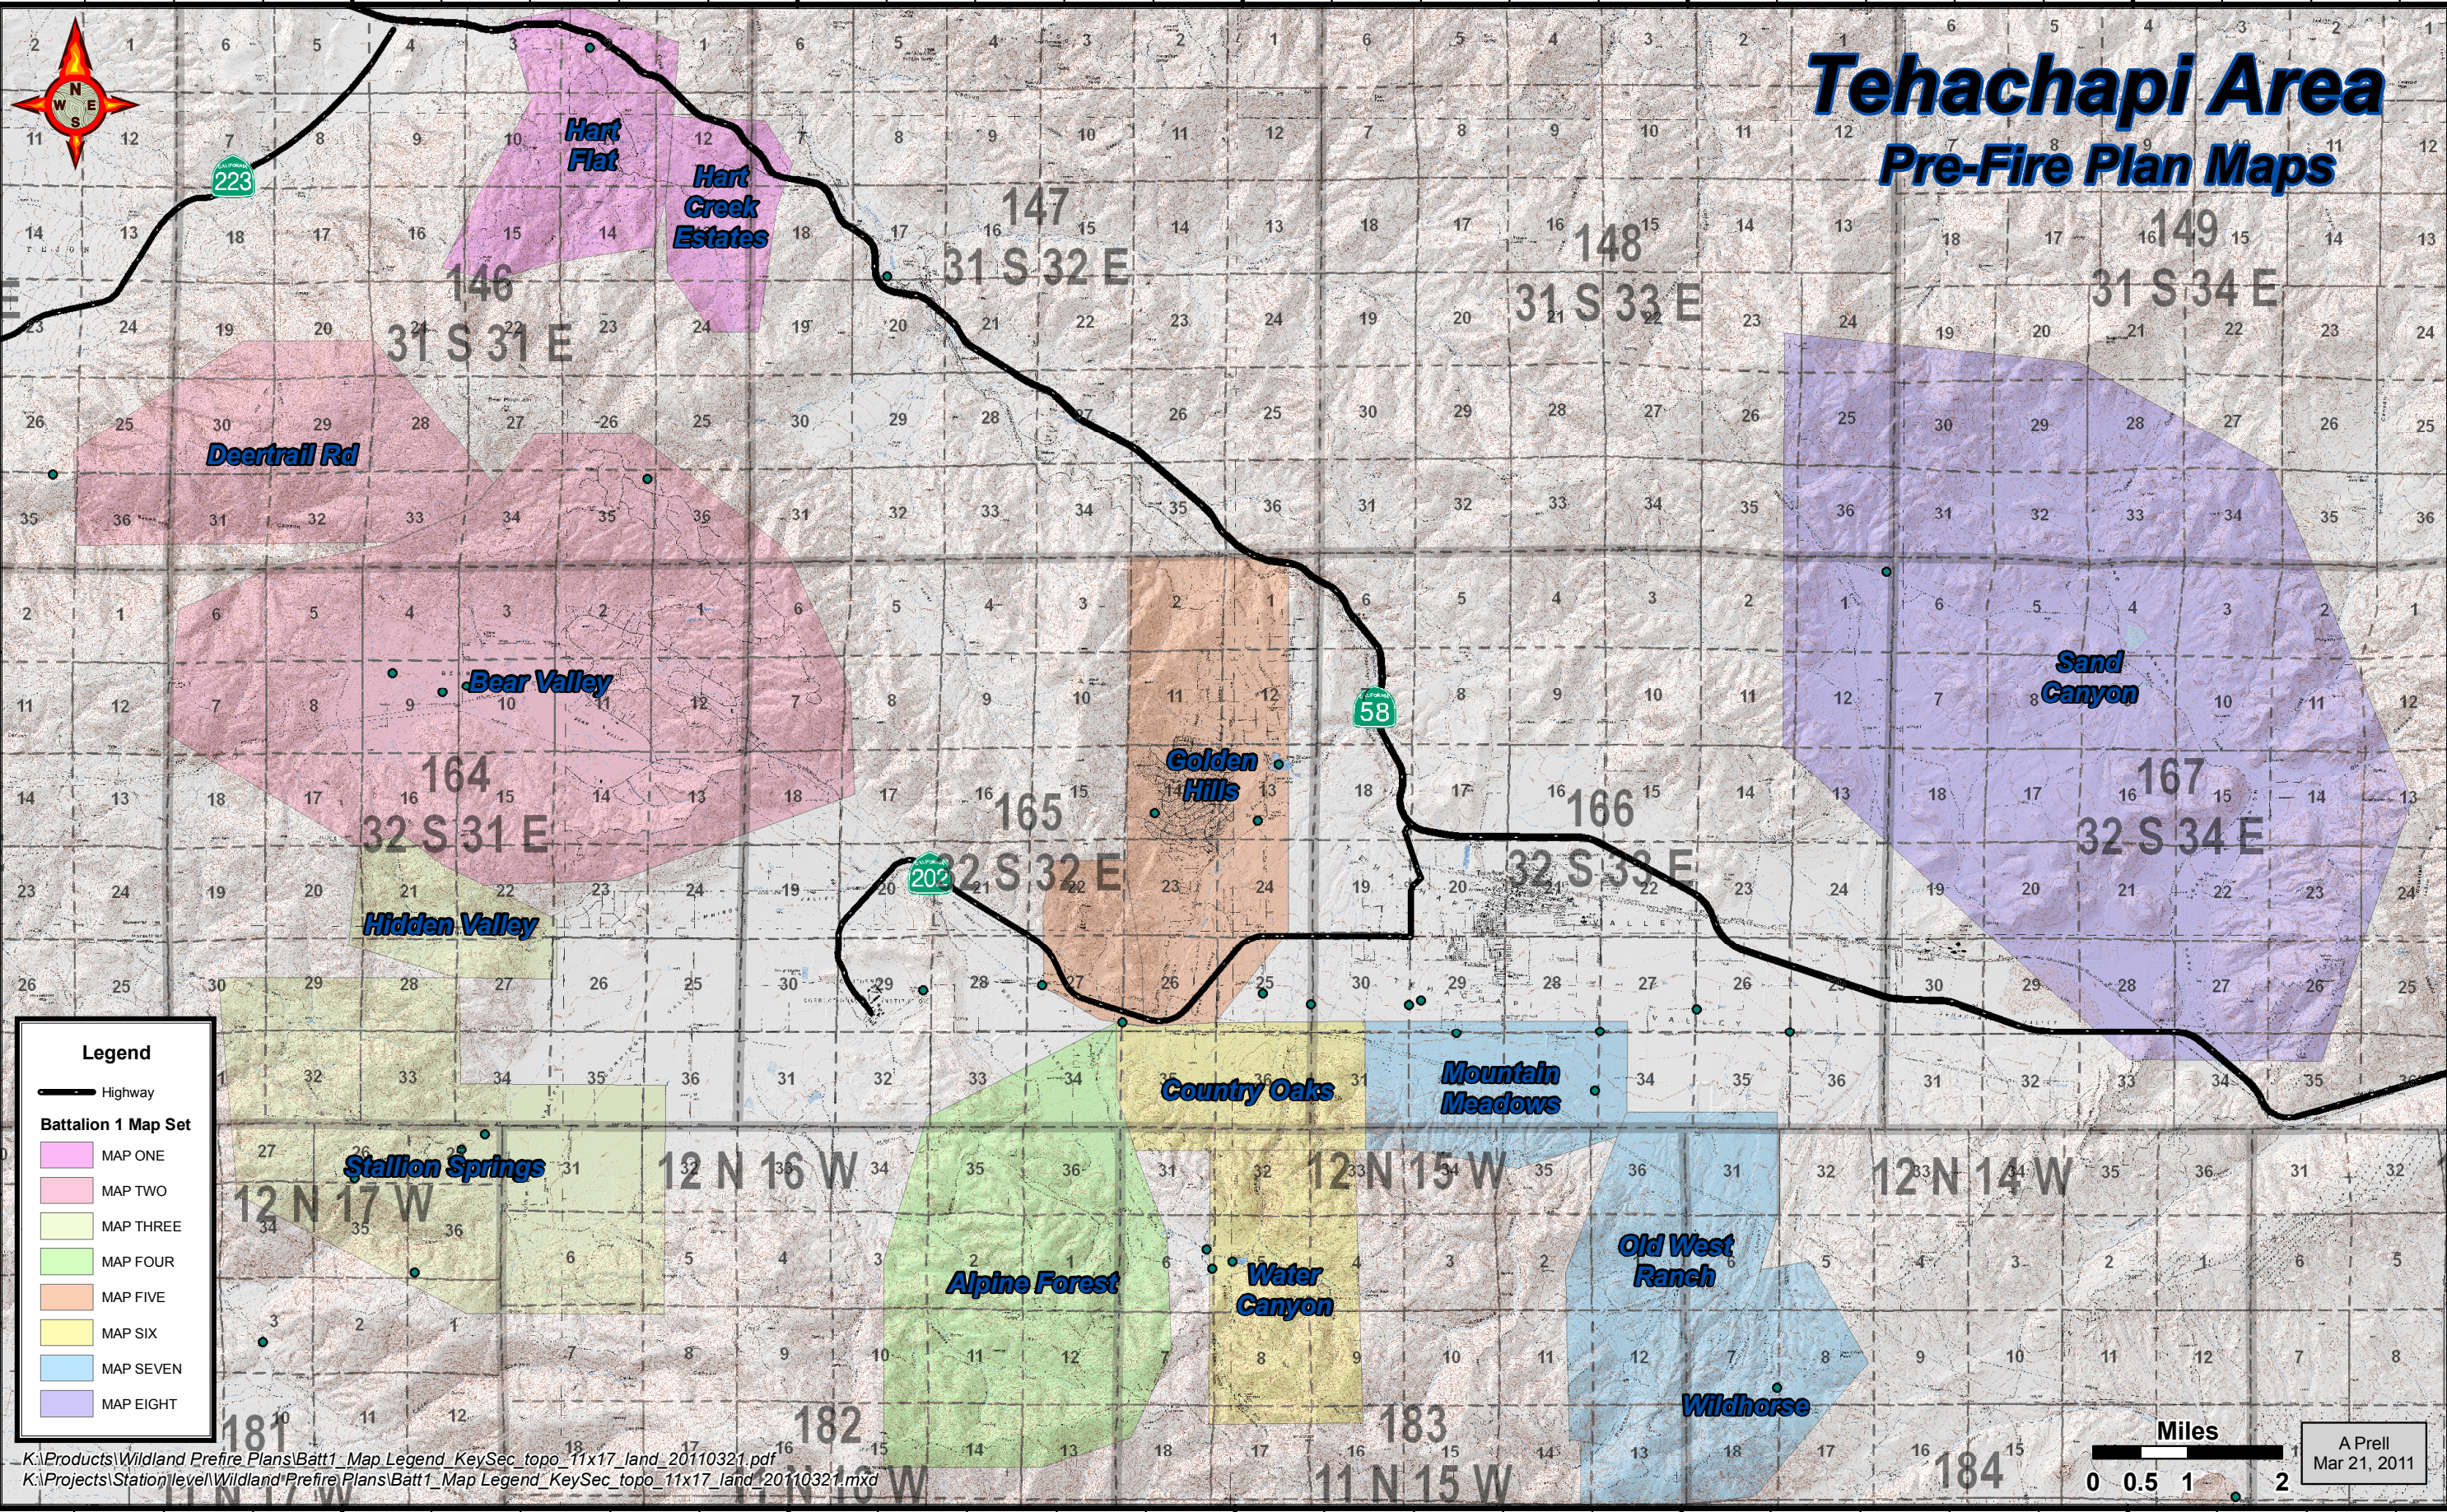

Tehachapi Area Pre-Fire Plan Maps

Legend

- Highway
- Battalion 1 Map Set**
- MAP ONE
- MAP TWO
- MAP THREE
- MAP FOUR
- MAP FIVE
- MAP SIX
- MAP SEVEN
- MAP EIGHT

A Prell
Mar 21, 2011

K:\Products\Wildland Prefire Plans\Batt1_Map Legend_KeySec_topo_11x17_land_20110321.pdf
K:\Projects\Station\level\Wildland\Prefire Plans\Batt1_Map Legend_KeySec_topo_11x17_land_20110321.mxd