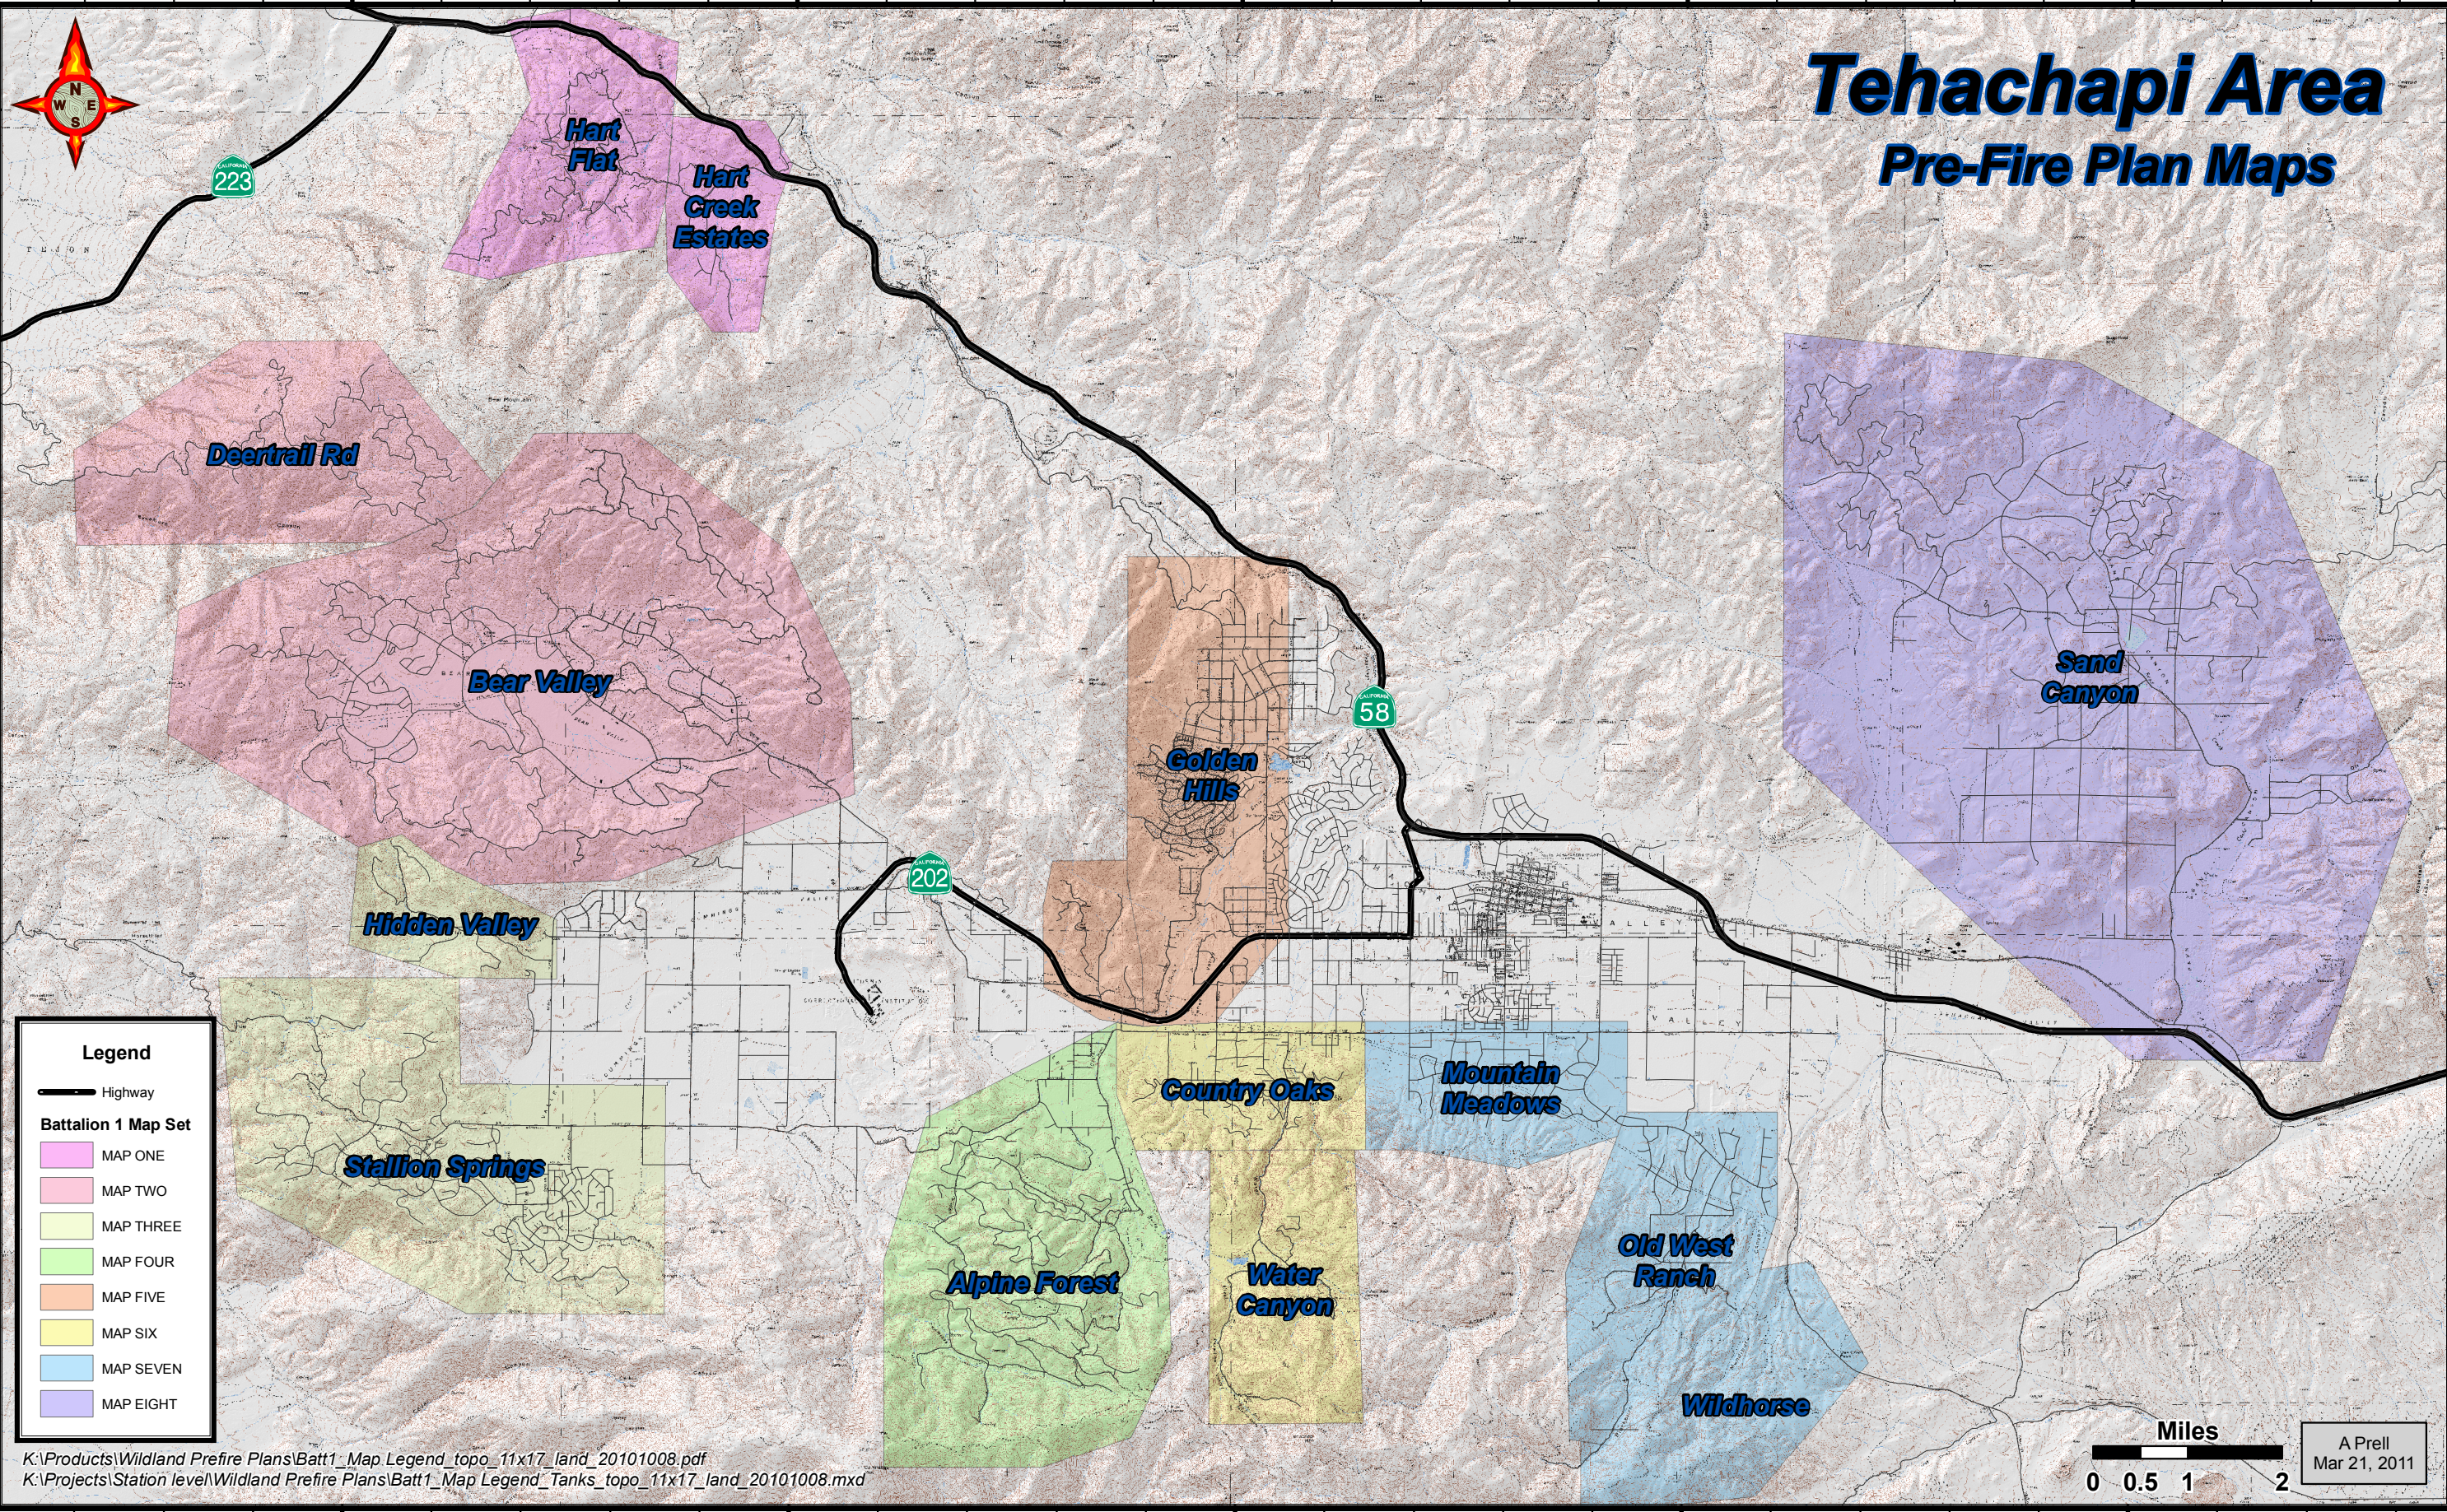

Tehachapi Area Pre-Fire Plan Maps

Legend

- Highway
- Battalion 1 Map Set**
- MAP ONE
- MAP TWO
- MAP THREE
- MAP FOUR
- MAP FIVE
- MAP SIX
- MAP SEVEN
- MAP EIGHT

K:\Products\Wildland Prefire Plans\Batt1_Map Legend_topo_11x17_land_20101008.pdf
K:\Projects\Station level\Wildland Prefire Plans\Batt1_Map Legend_Tanks_topo_11x17_land_20101008.mxd