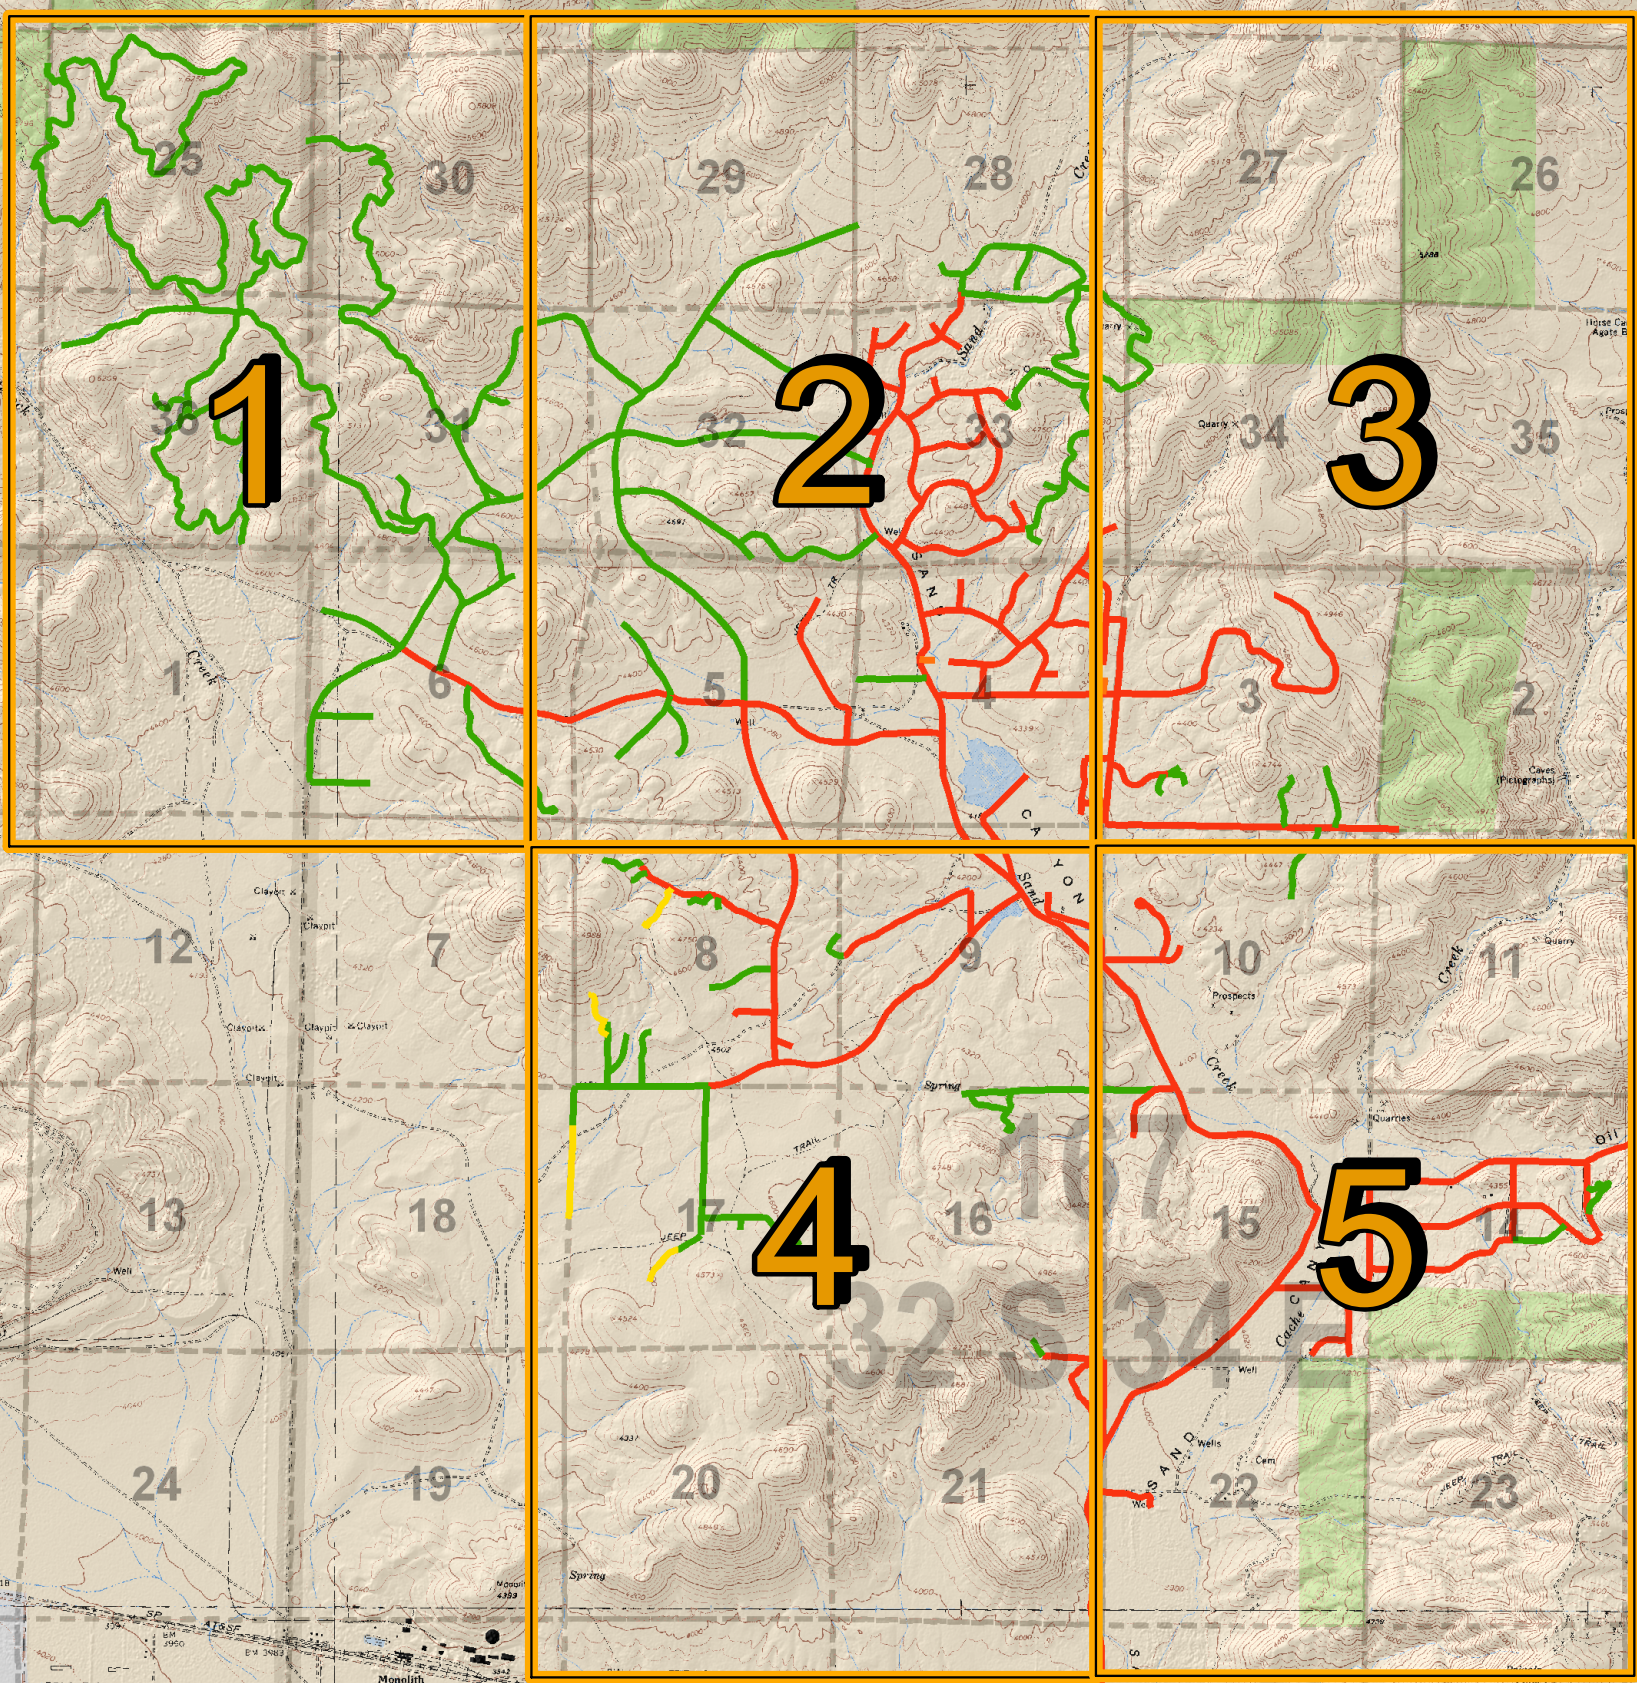

Sand Canyon Map Legend

Engine Type	
	Highway
	Any Type
	Type 3 or Smaller
	Type 4
	Impossible
State Responsibility Area	
	SRA
	FRA
	LRA
Map Legend	
	Map Number & Extent

A Prell
Apr 25, 2011