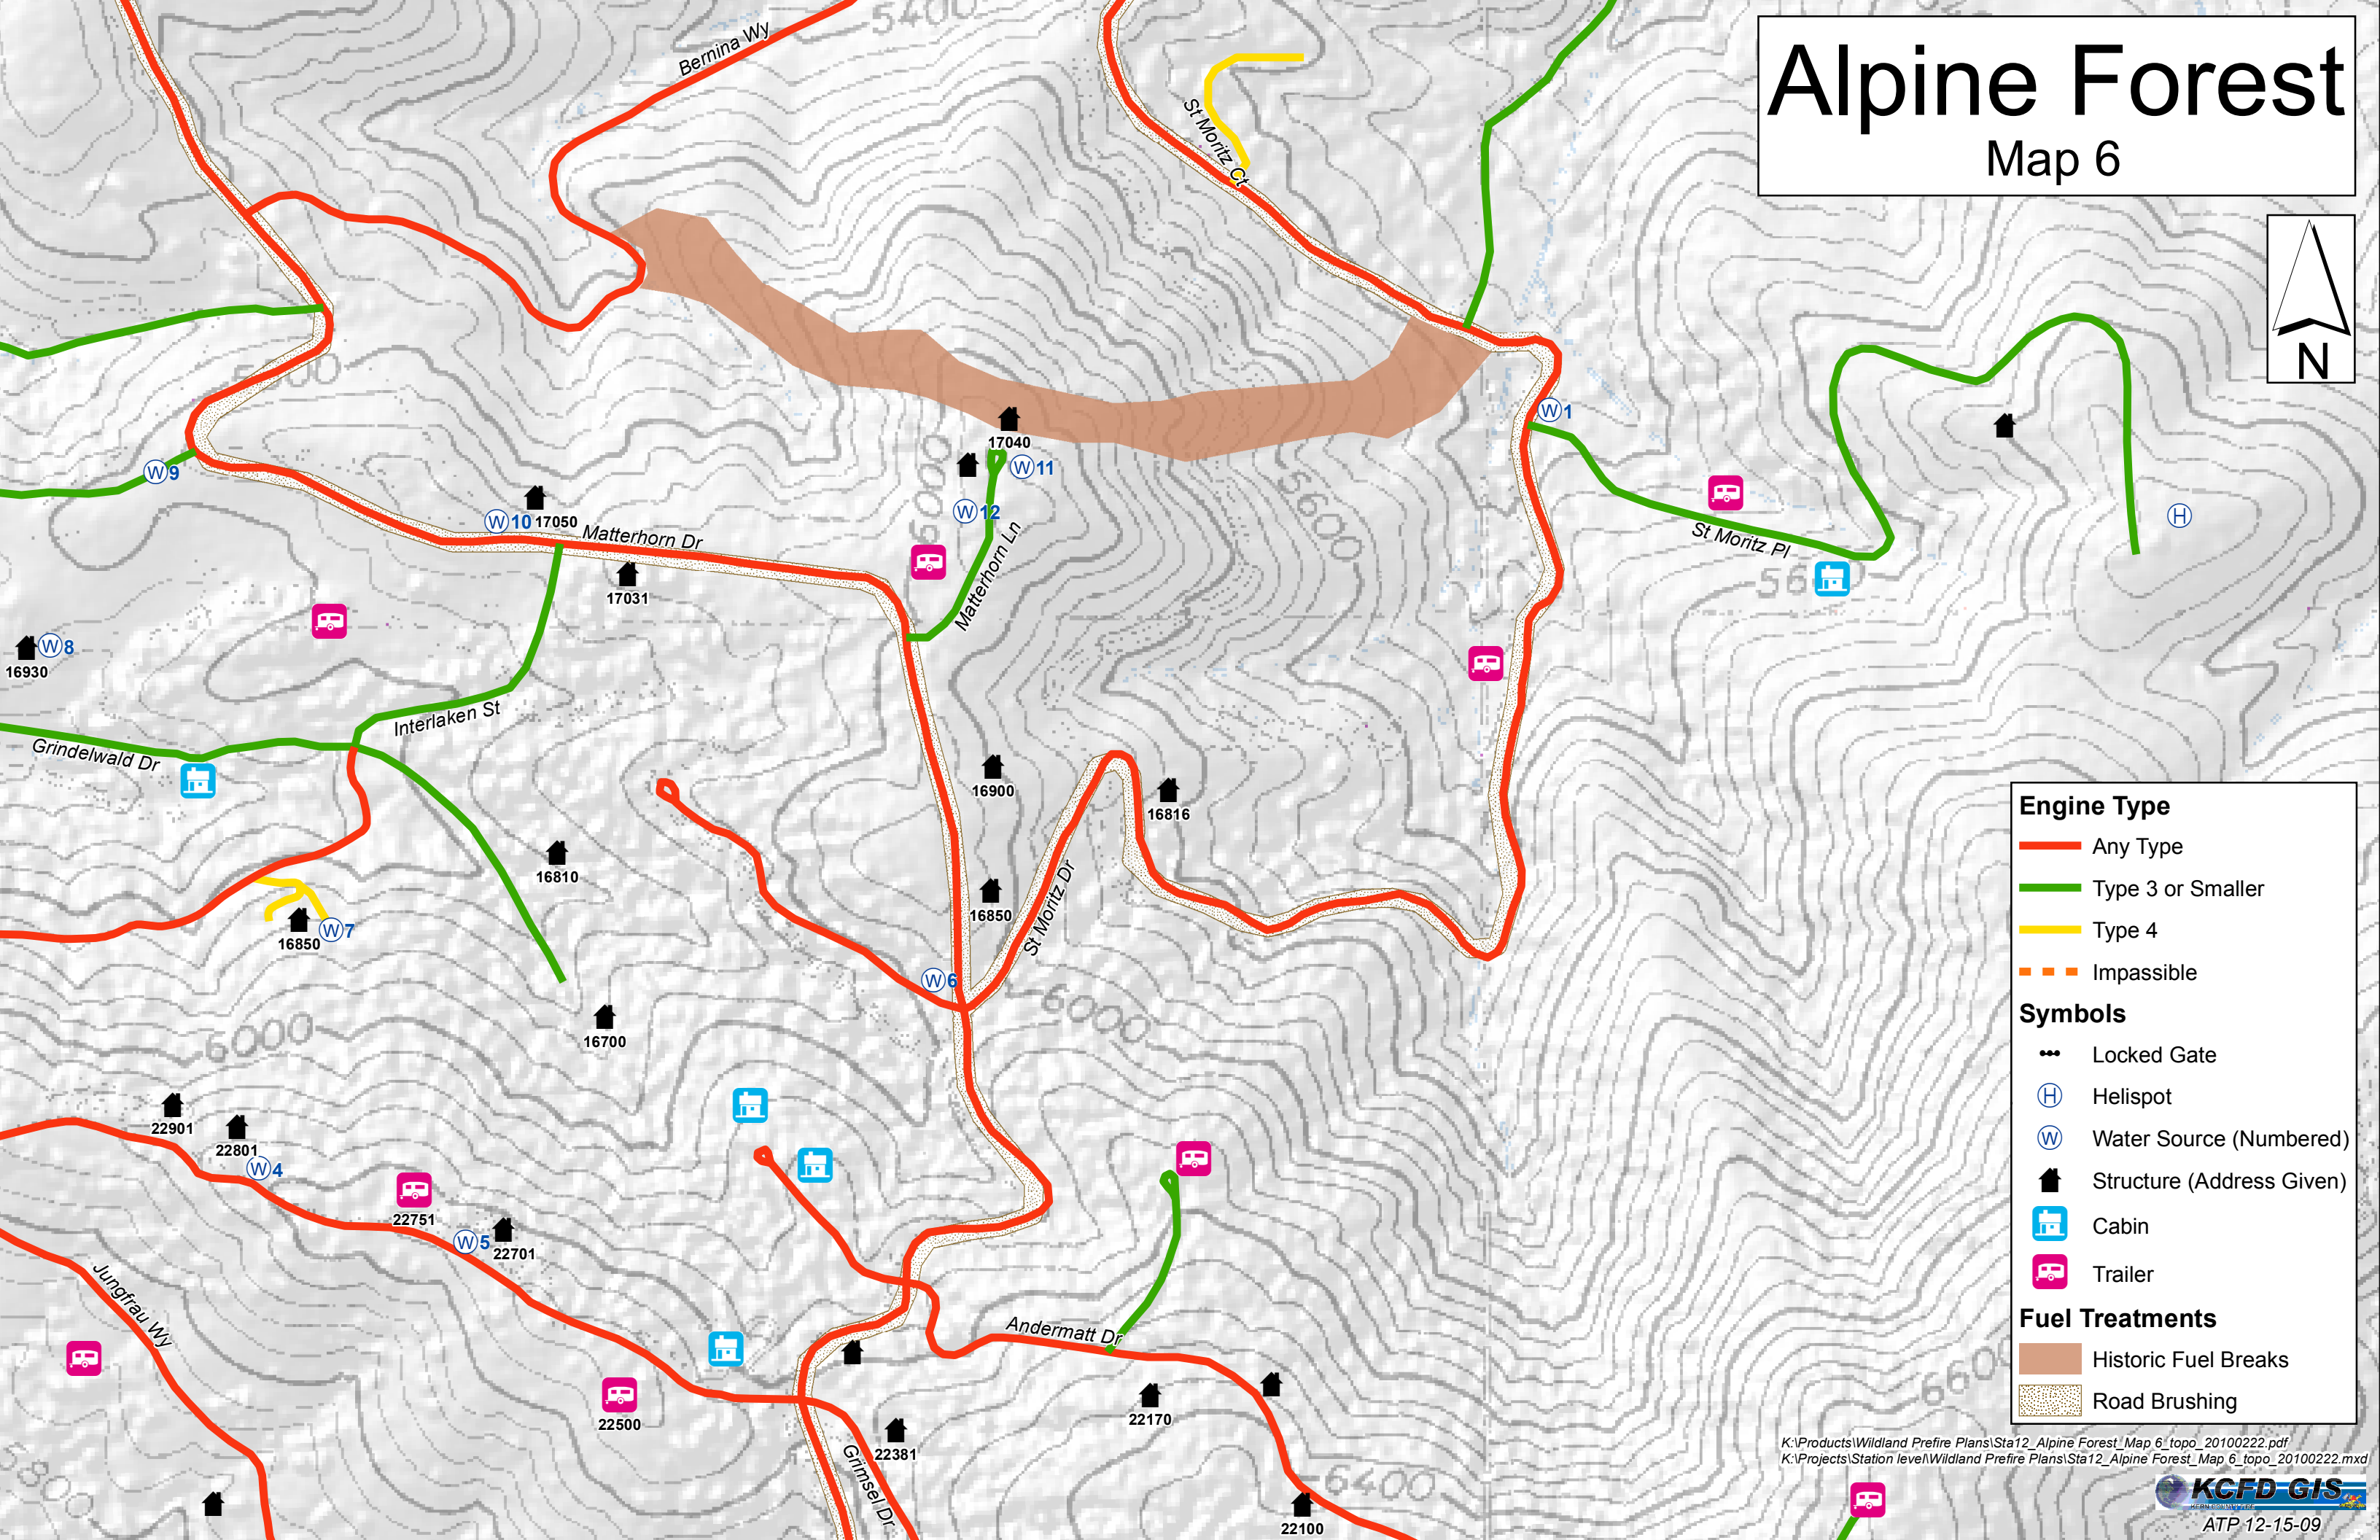

# Alpine Forest

## Map 6

**Engine Type**

- Any Type
- Type 3 or Smaller
- Type 4
- - - Impossible

**Symbols**

- Locked Gate
- Helispot
- Water Source (Numbered)
- Structure (Address Given)
- Cabin
- Trailer

**Fuel Treatments**

- Historic Fuel Breaks
- Road Brushing

K:\Products\Wildland Prefire Plans\Sta12\_Alpine Forest\_Map 6\_topo\_20100222.pdf  
 K:\Projects\Station level\Wildland Prefire Plans\Sta12\_Alpine Forest\_Map 6\_topo\_20100222.mxd