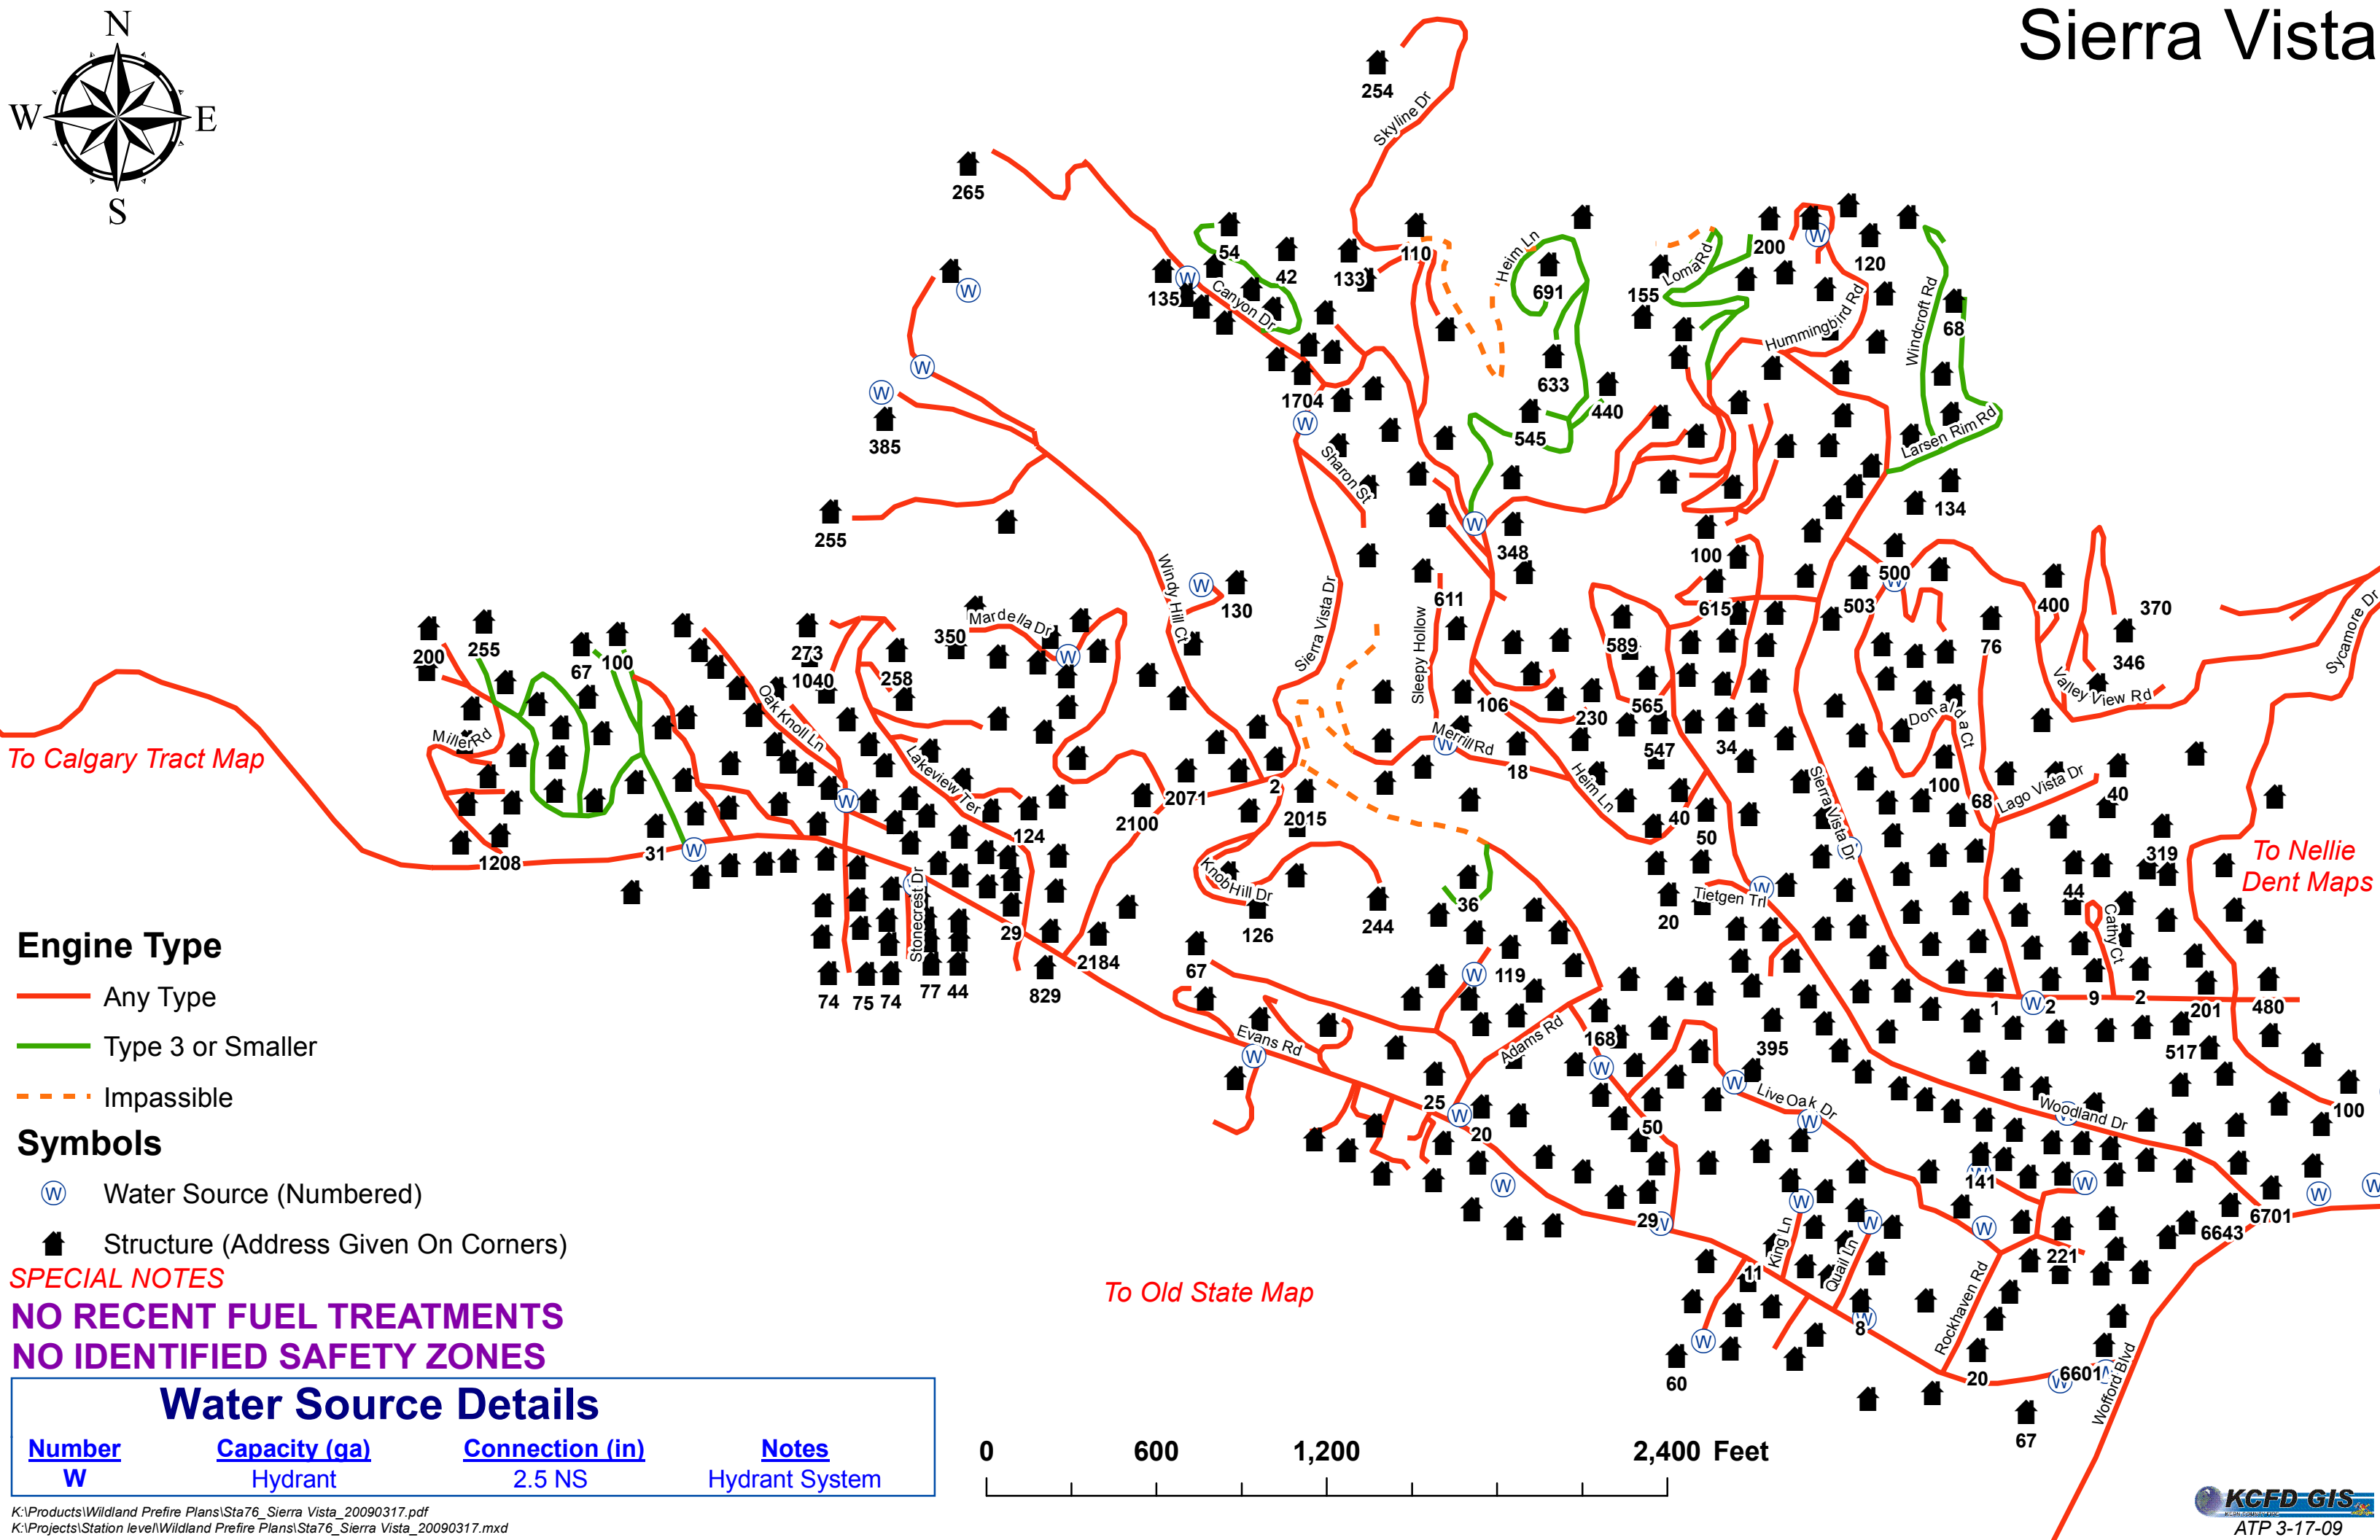

# Sierra Vista

To Calgary Tract Map

To Nellie Dent Maps

To Old State Map

## Symbols

- W Water Source (Numbered)
- 🏠 Structure (Address Given On Corners)

## SPECIAL NOTES

**NO RECENT FUEL TREATMENTS**  
**NO IDENTIFIED SAFETY ZONES**

## Water Source Details

Number	Capacity (ga)	Connection (in)	Notes
W	Hydrant	2.5 NS	Hydrant System