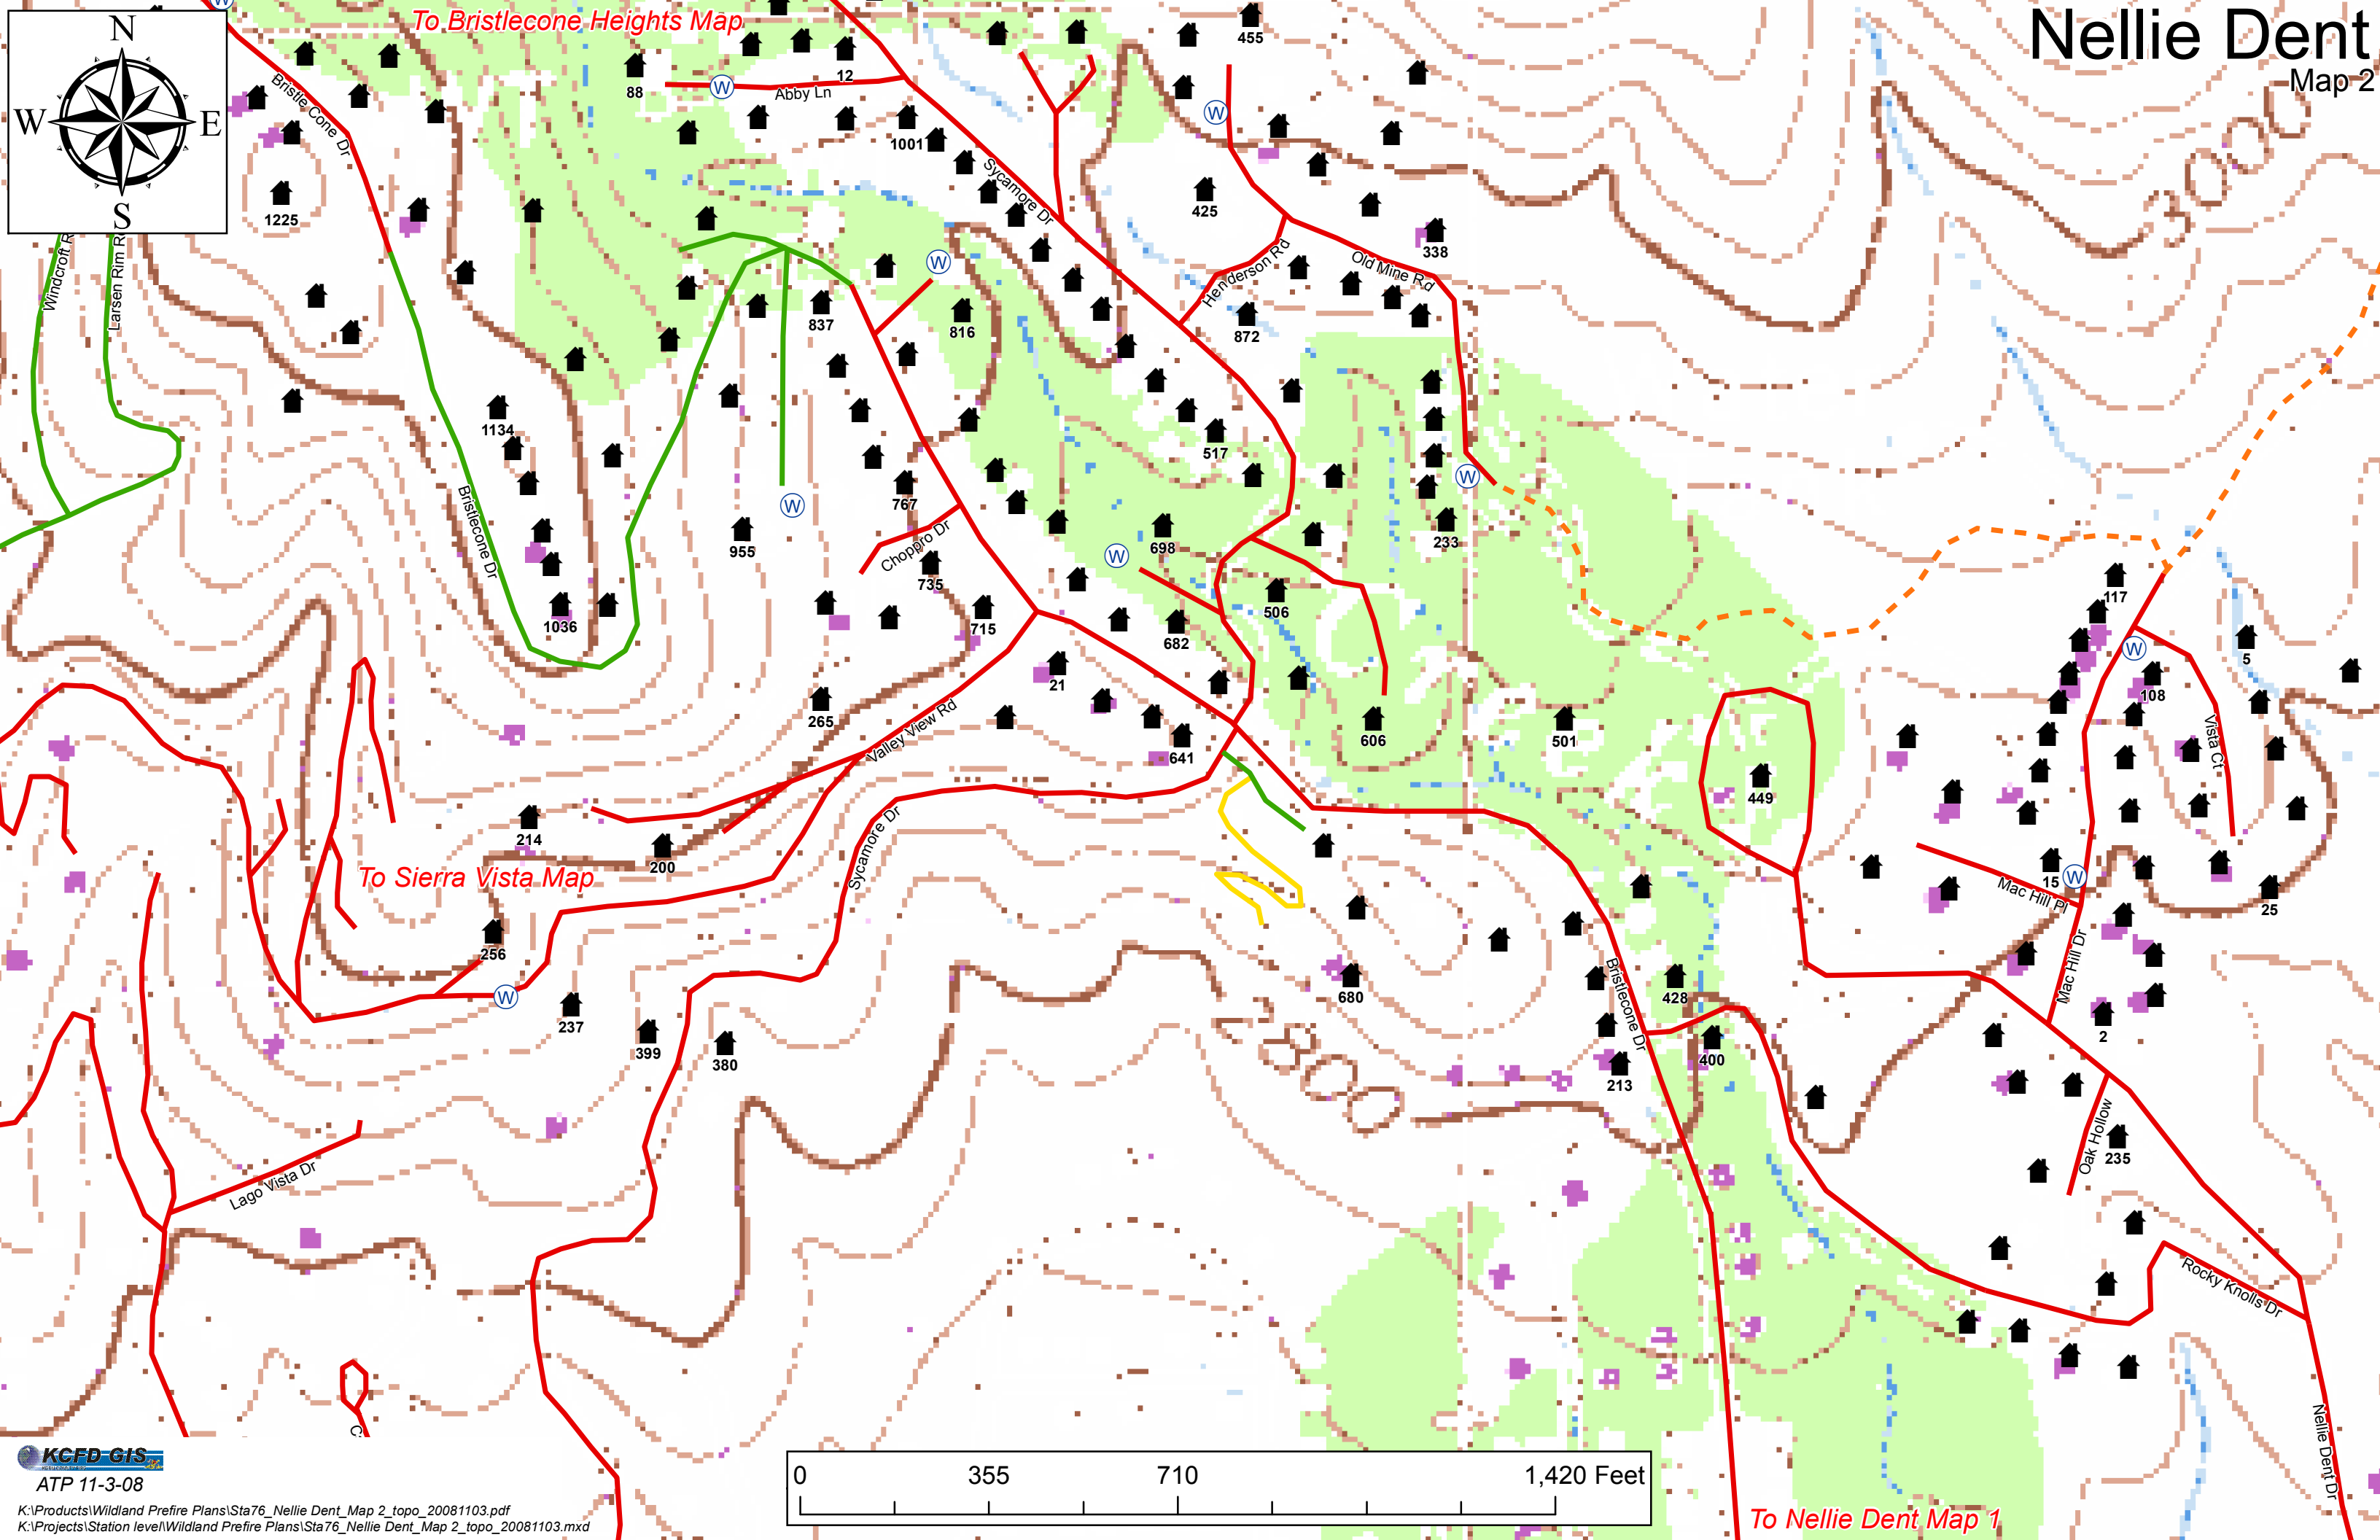

# Nellie Dent

Map 2

To Bristlecone Heights Map

To Sierra Vista Map

To Nellie Dent Map 1

KCFD GIS  
ATP 11-3-08

K:\Products\Wildland Prefire Plans\Sta76\_Nellie Dent\_Map 2\_topo\_20081103.pdf  
K:\Projects\Station level\Wildland Prefire Plans\Sta76\_Nellie Dent\_Map 2\_topo\_20081103.mxd