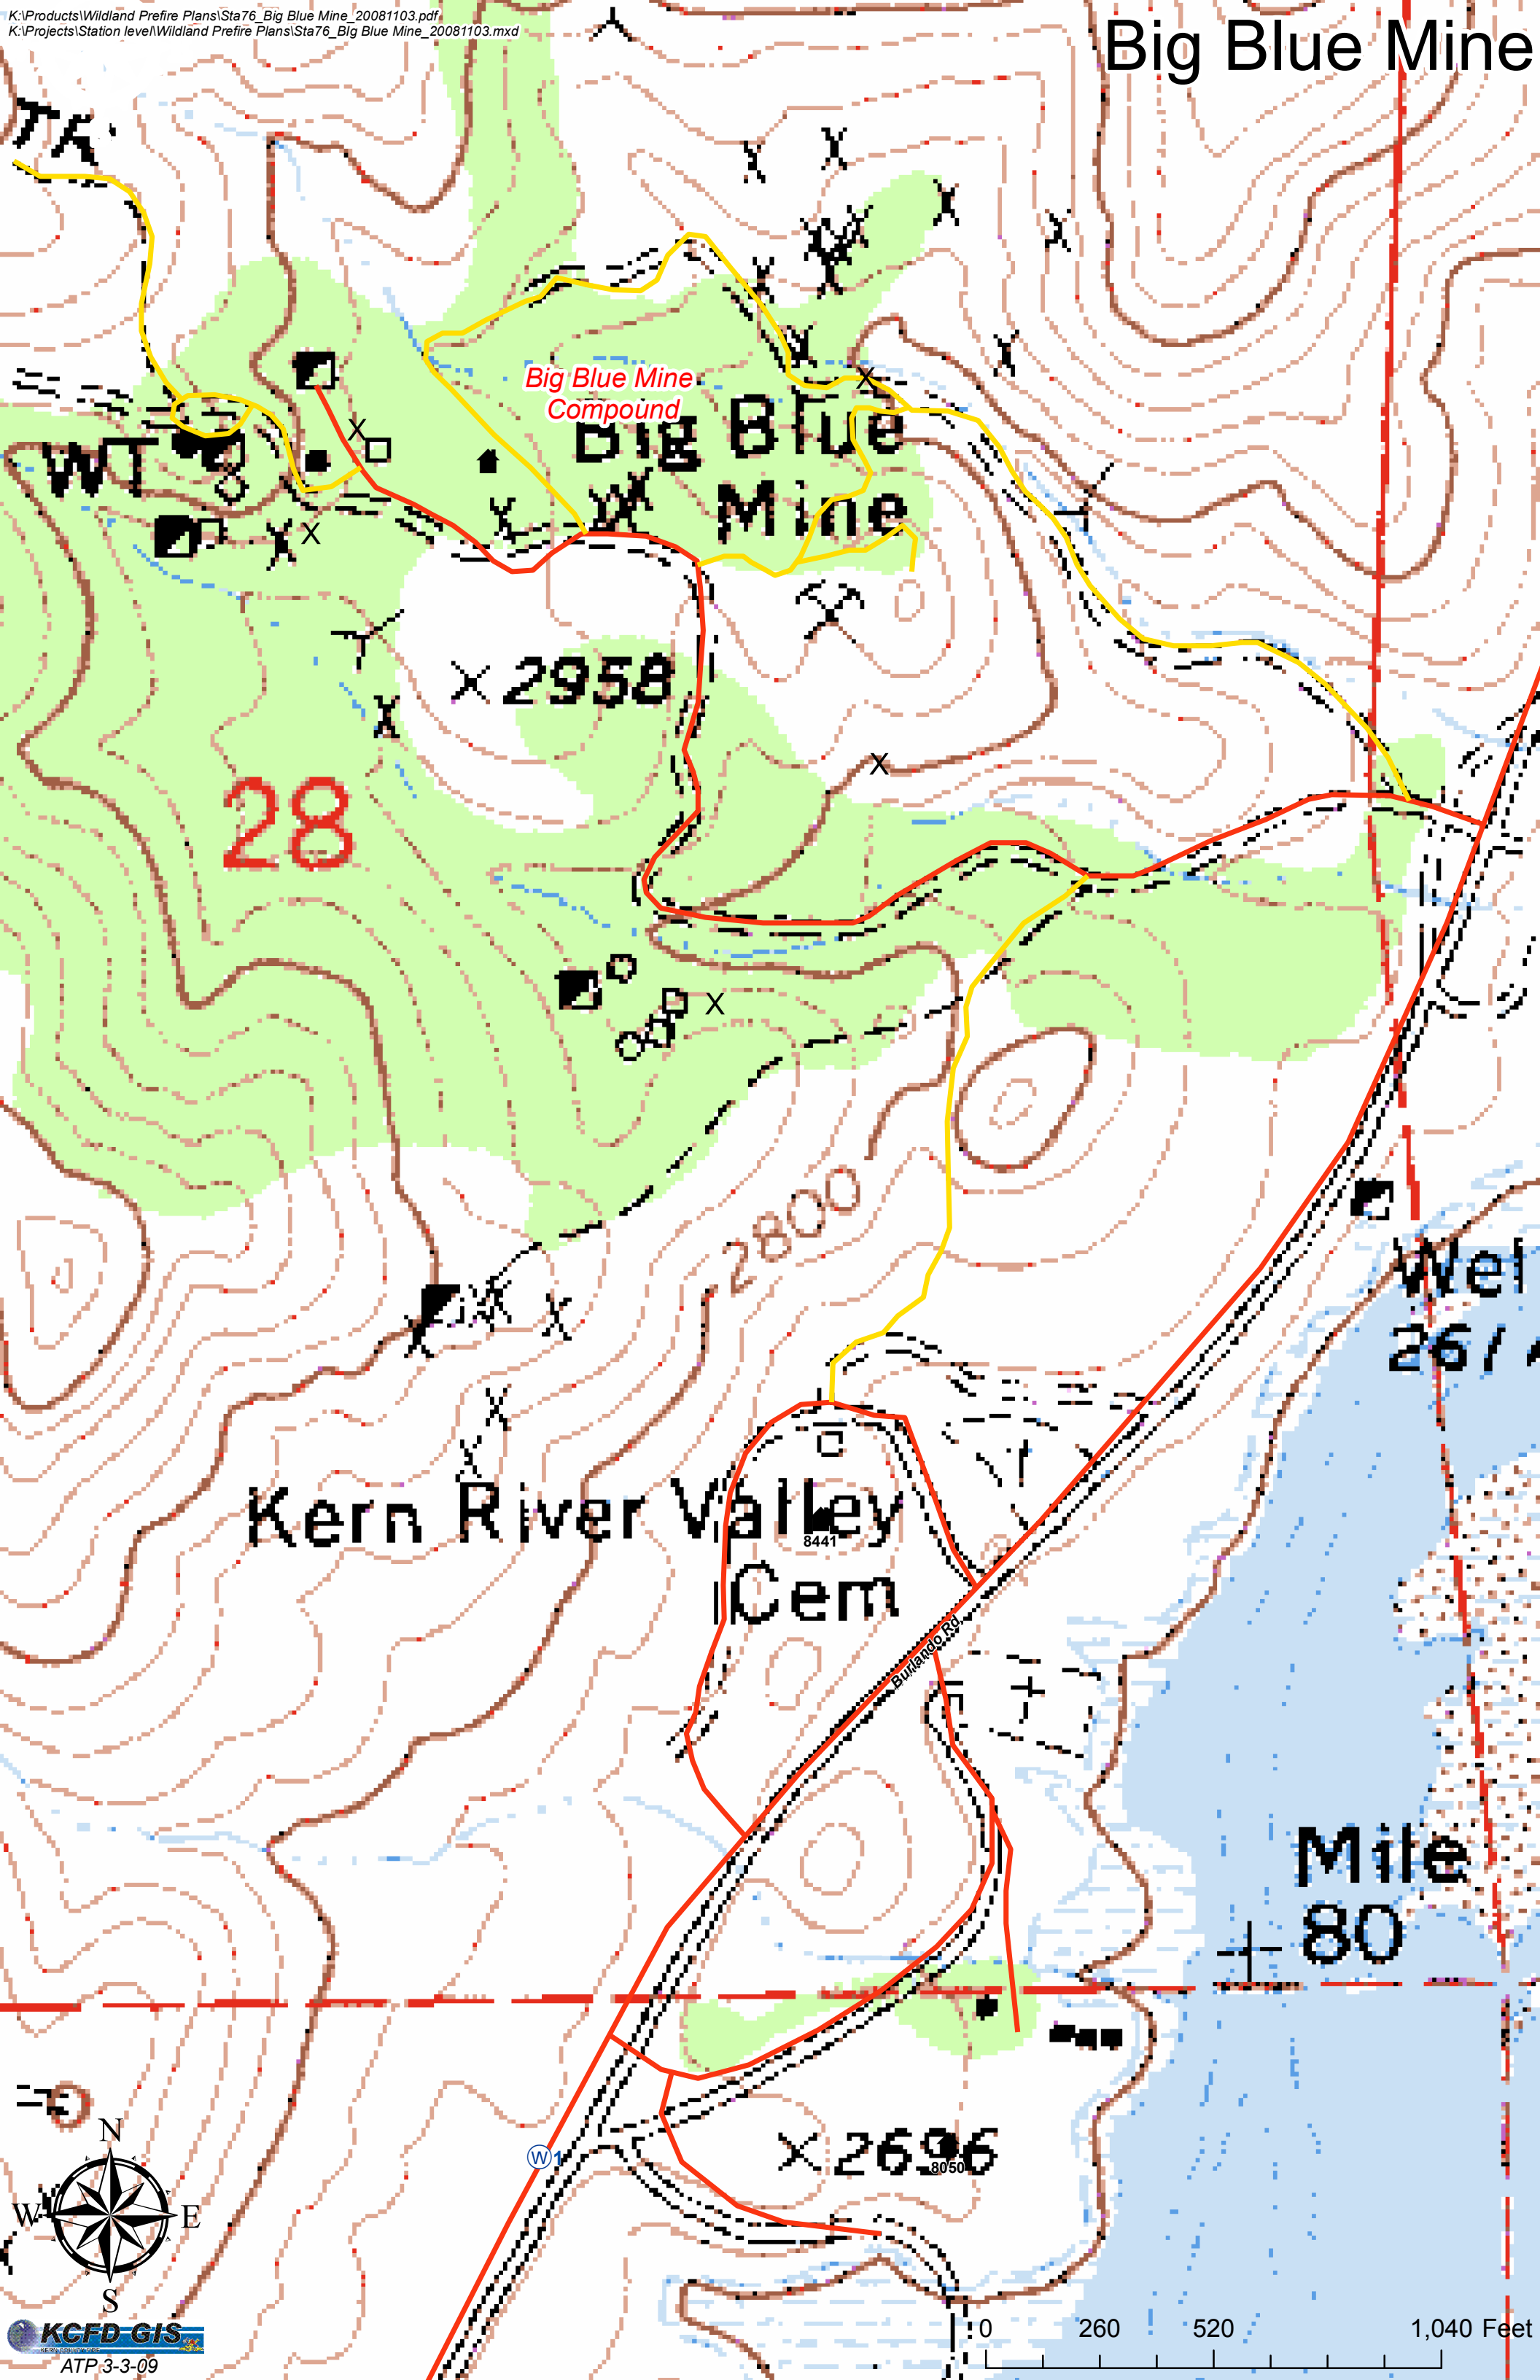

Big Blue Mine

28

Big Blue Mine Compound

Big Blue Mine

X 2958

2800

Kern River Valley Cem

8441

Builango Rd.

Well 261

Mile 80

X 2696

8050