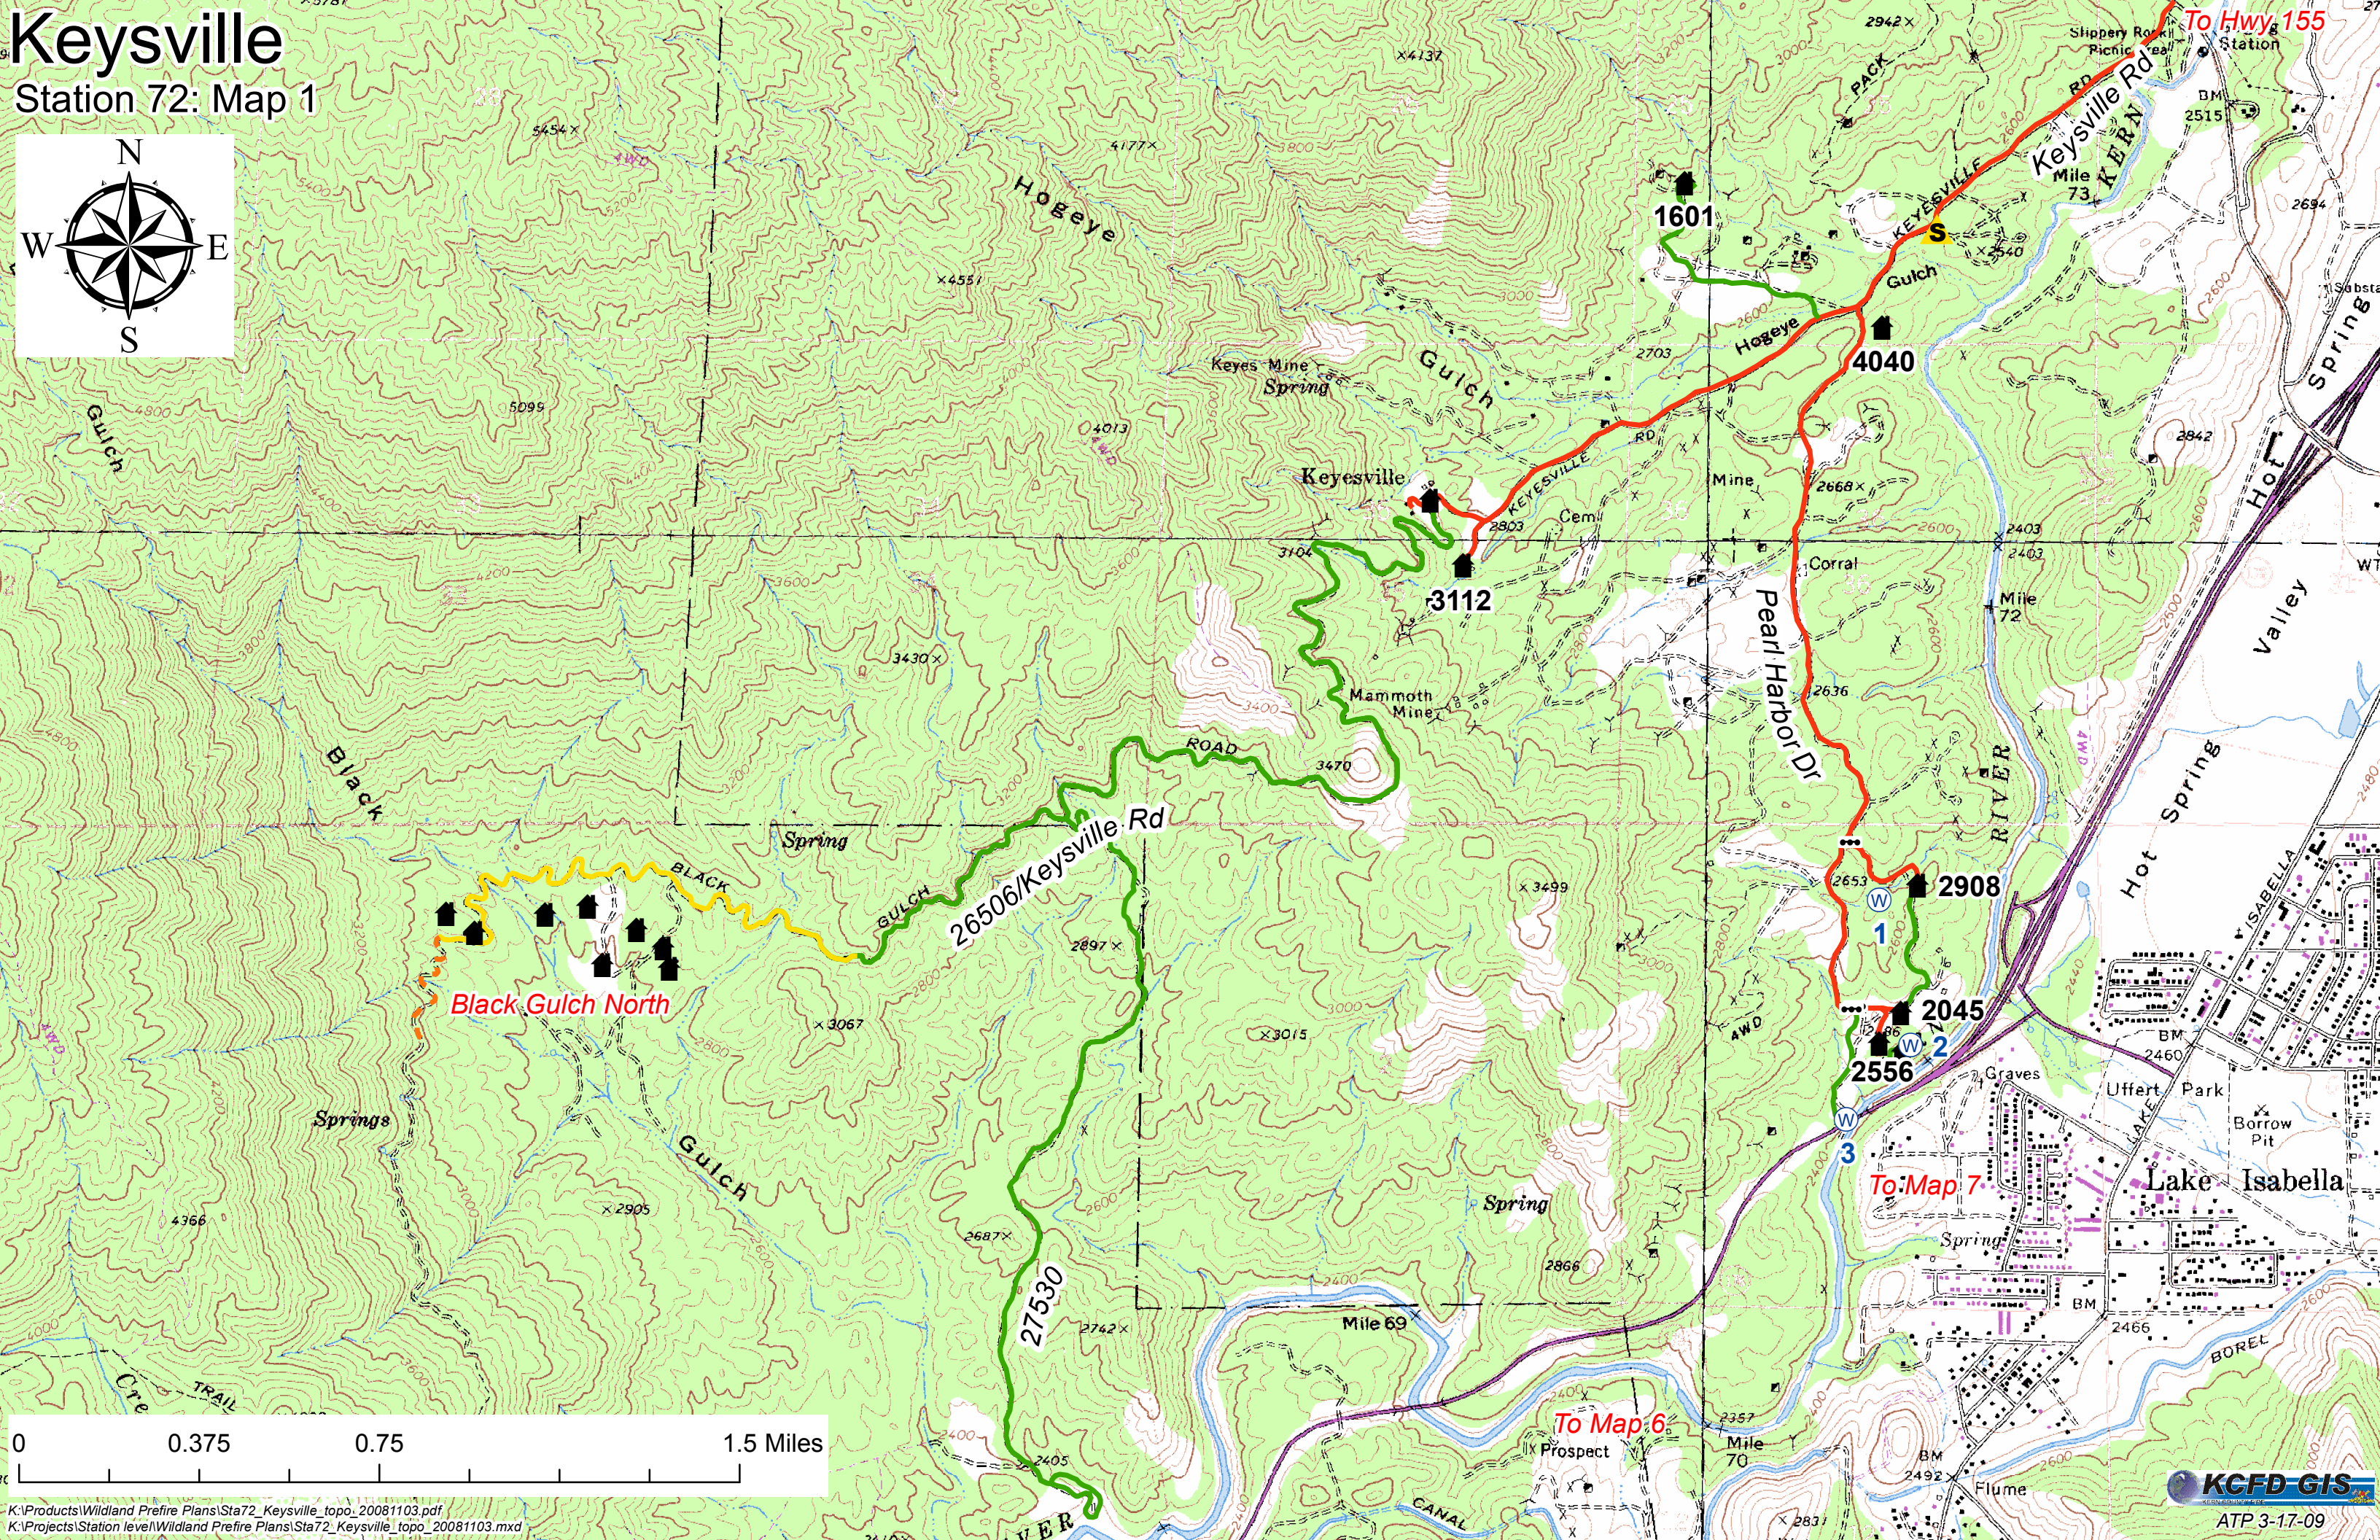

Keyesville

Station 72: Map 1

Black Gulch North

26506/Keyesville Rd

To Map 7

To Map 6