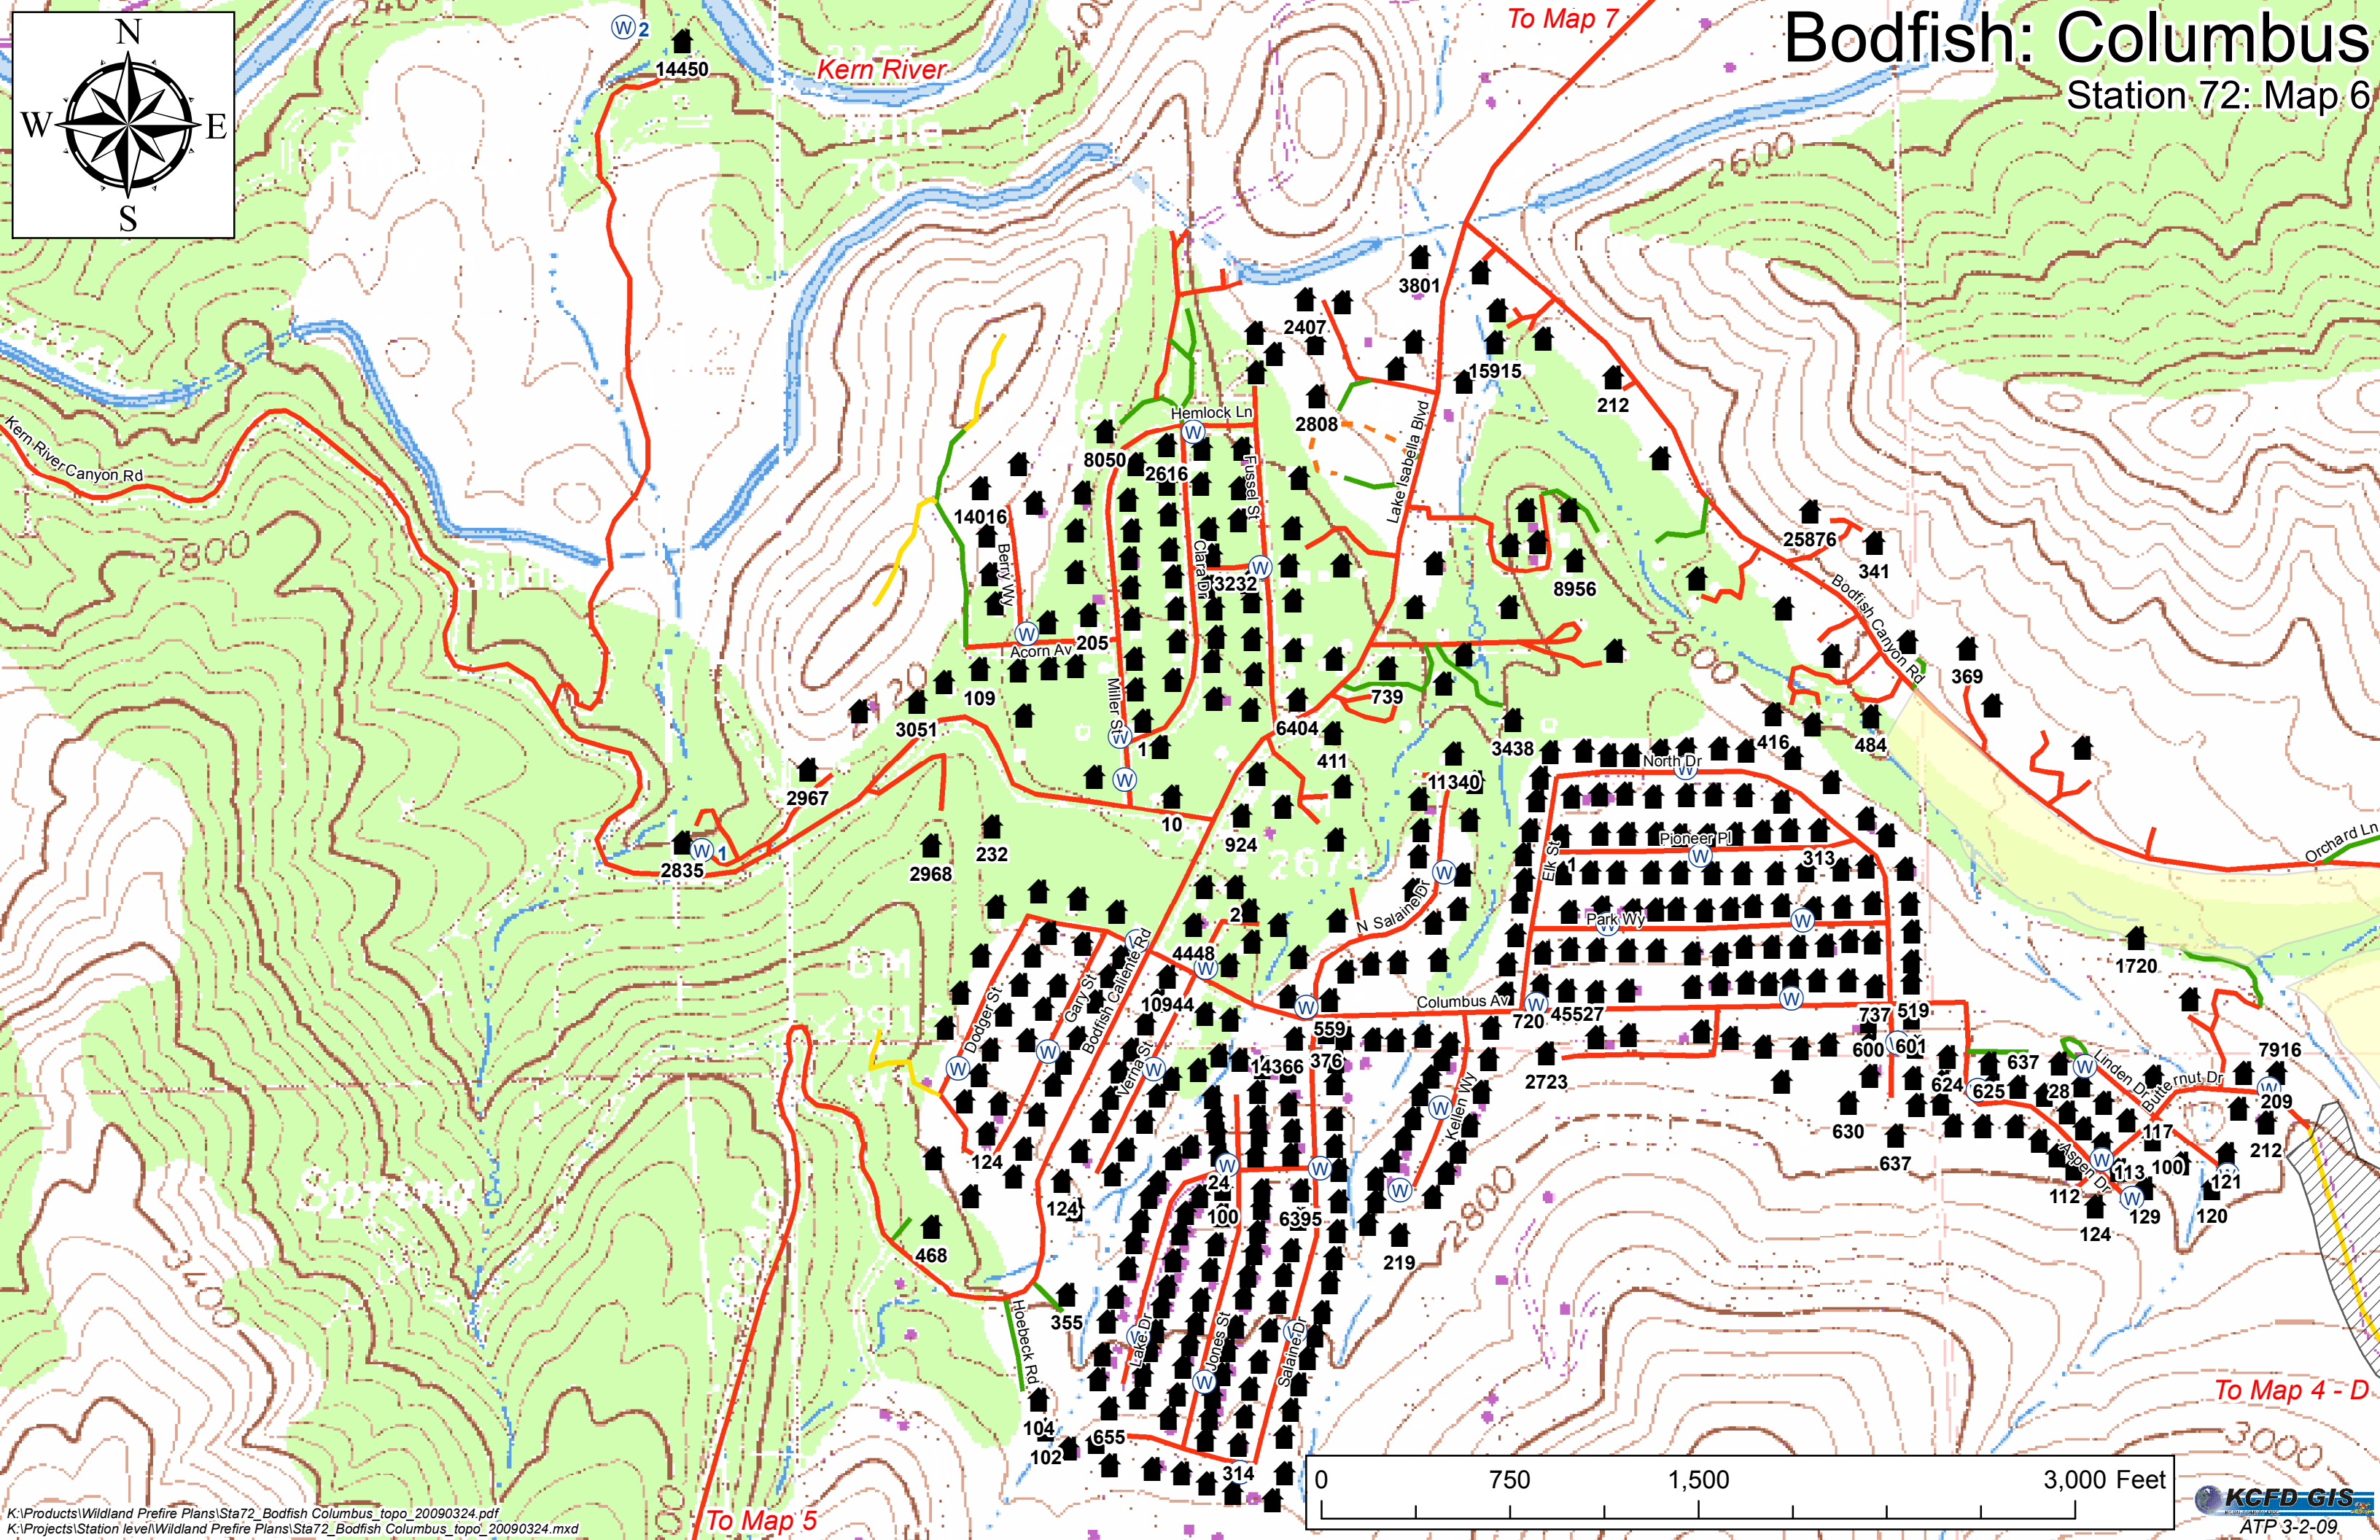

# Bodfish: Columbus

Station 72: Map 6

To Map 7

To Map 4 - D

To Map 5