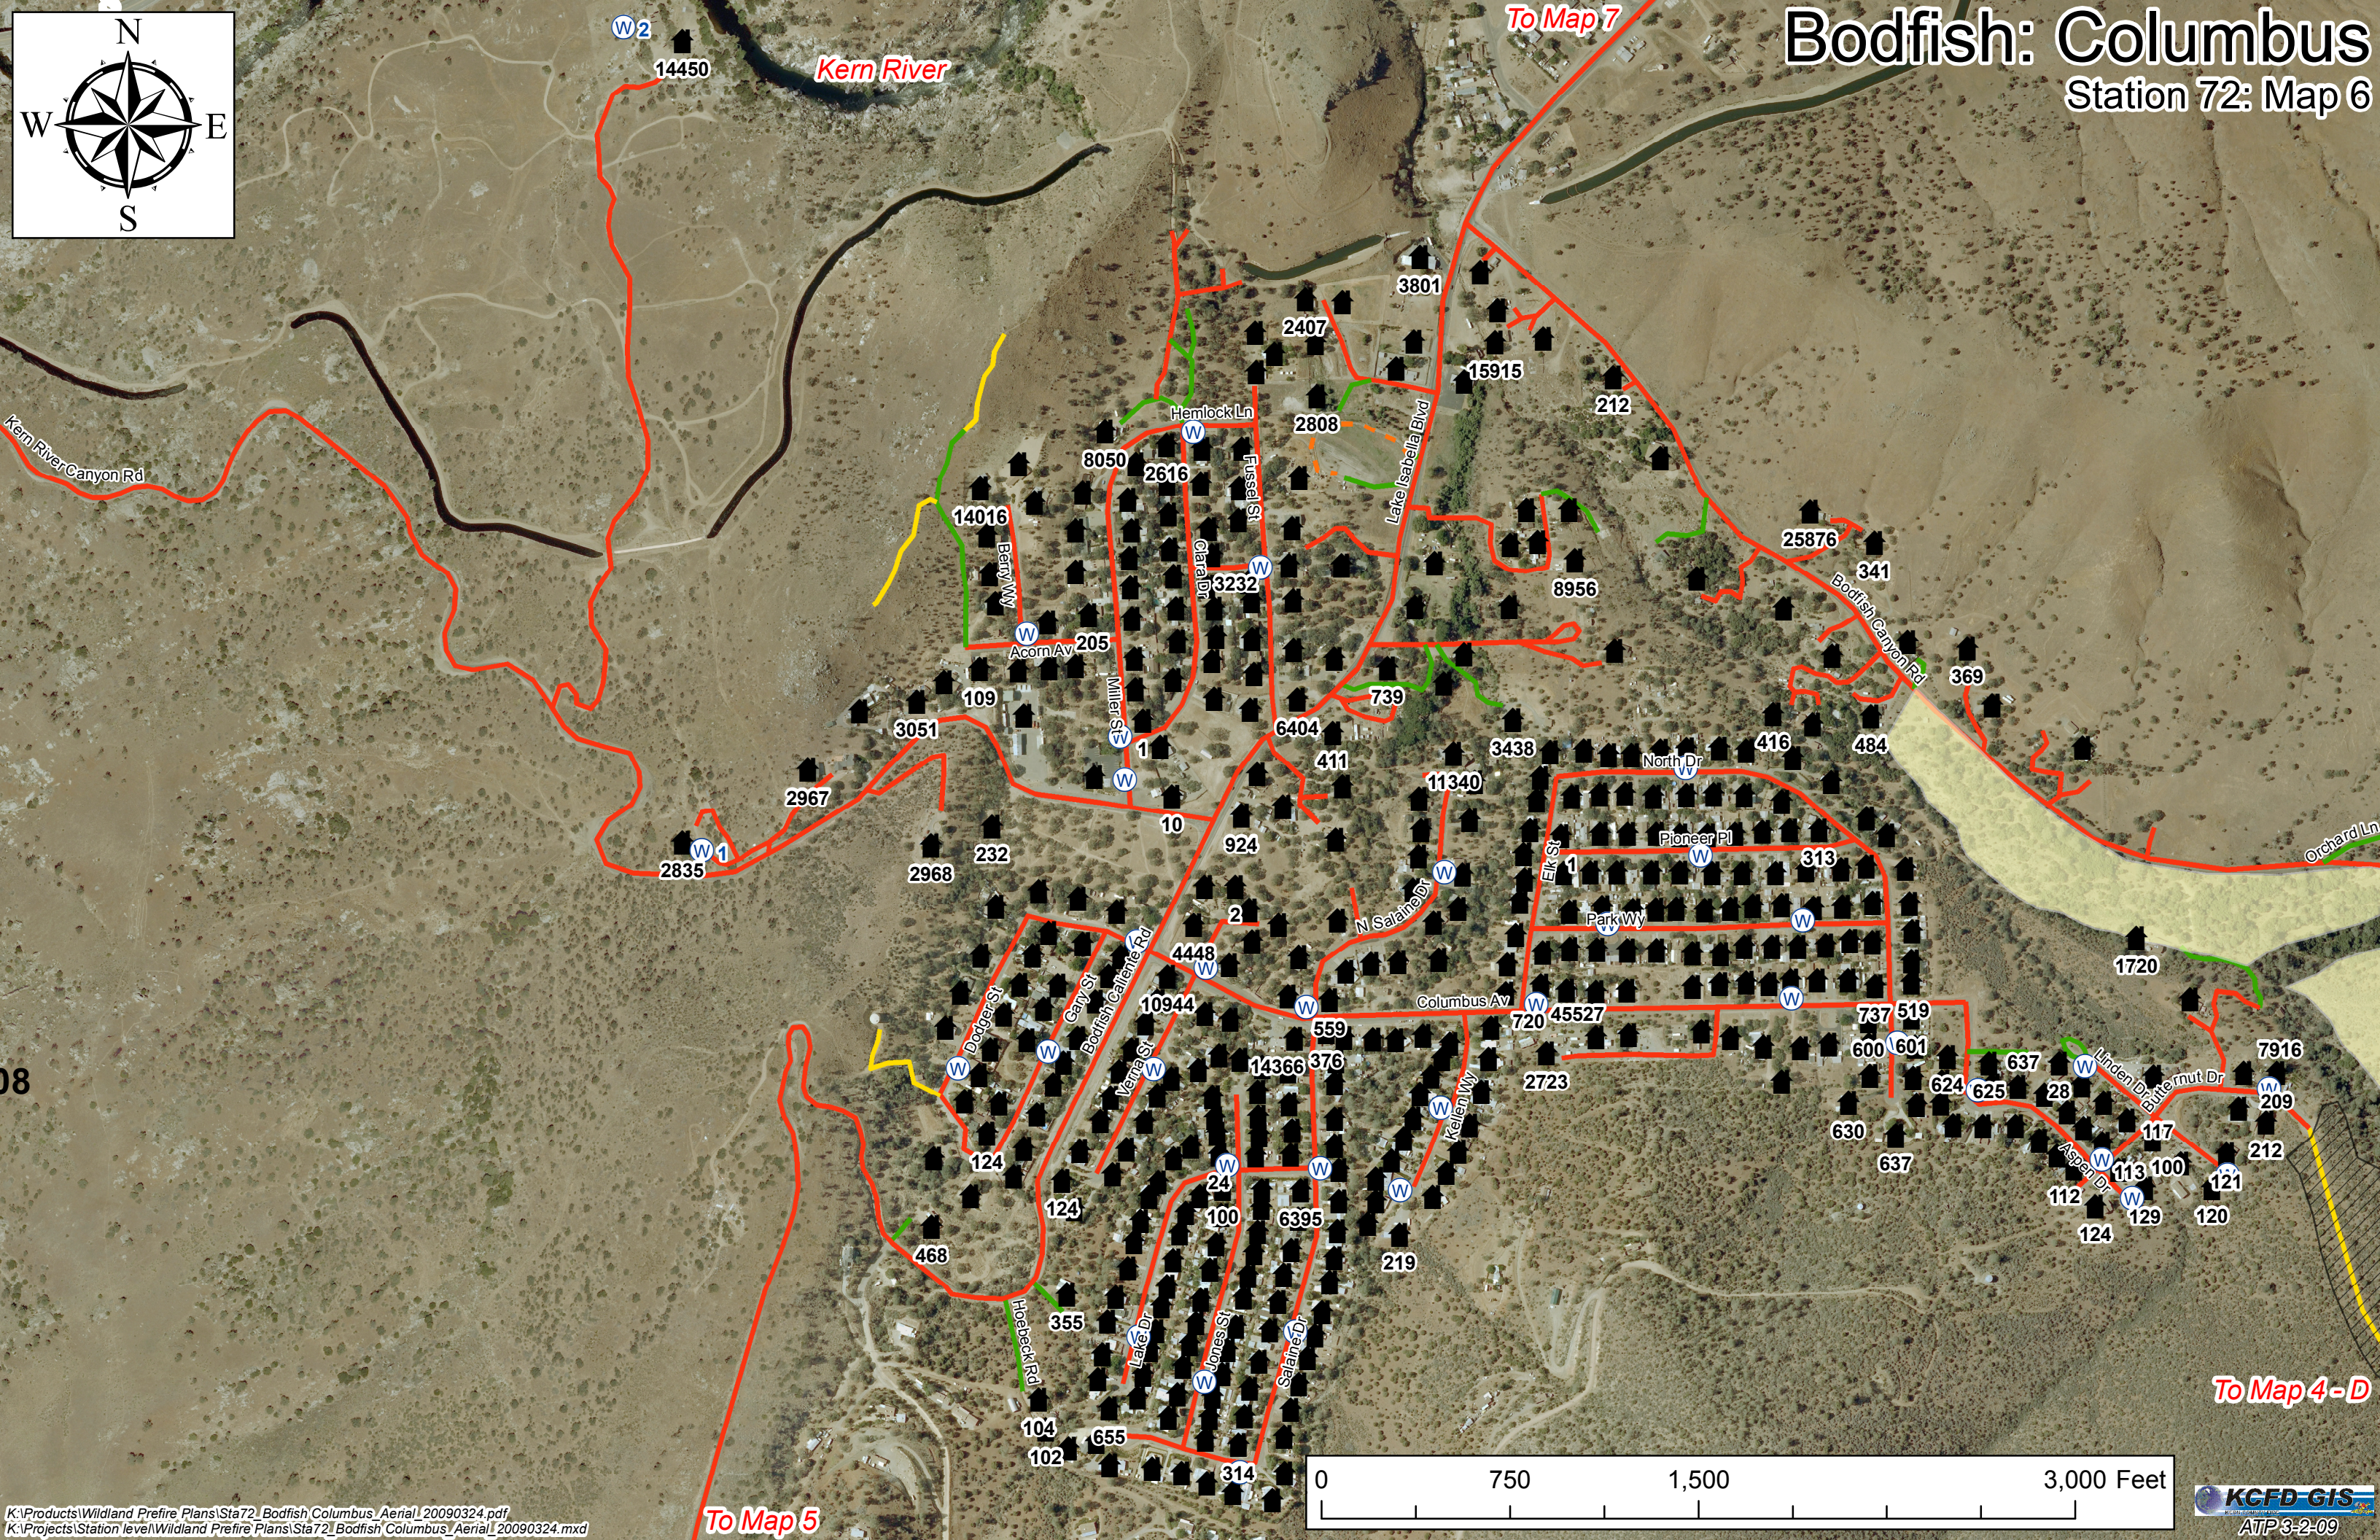

Bodfish: Columbus

Station 72: Map 6

W2
14450

To Map 7

To Map 5

To Map 4-D