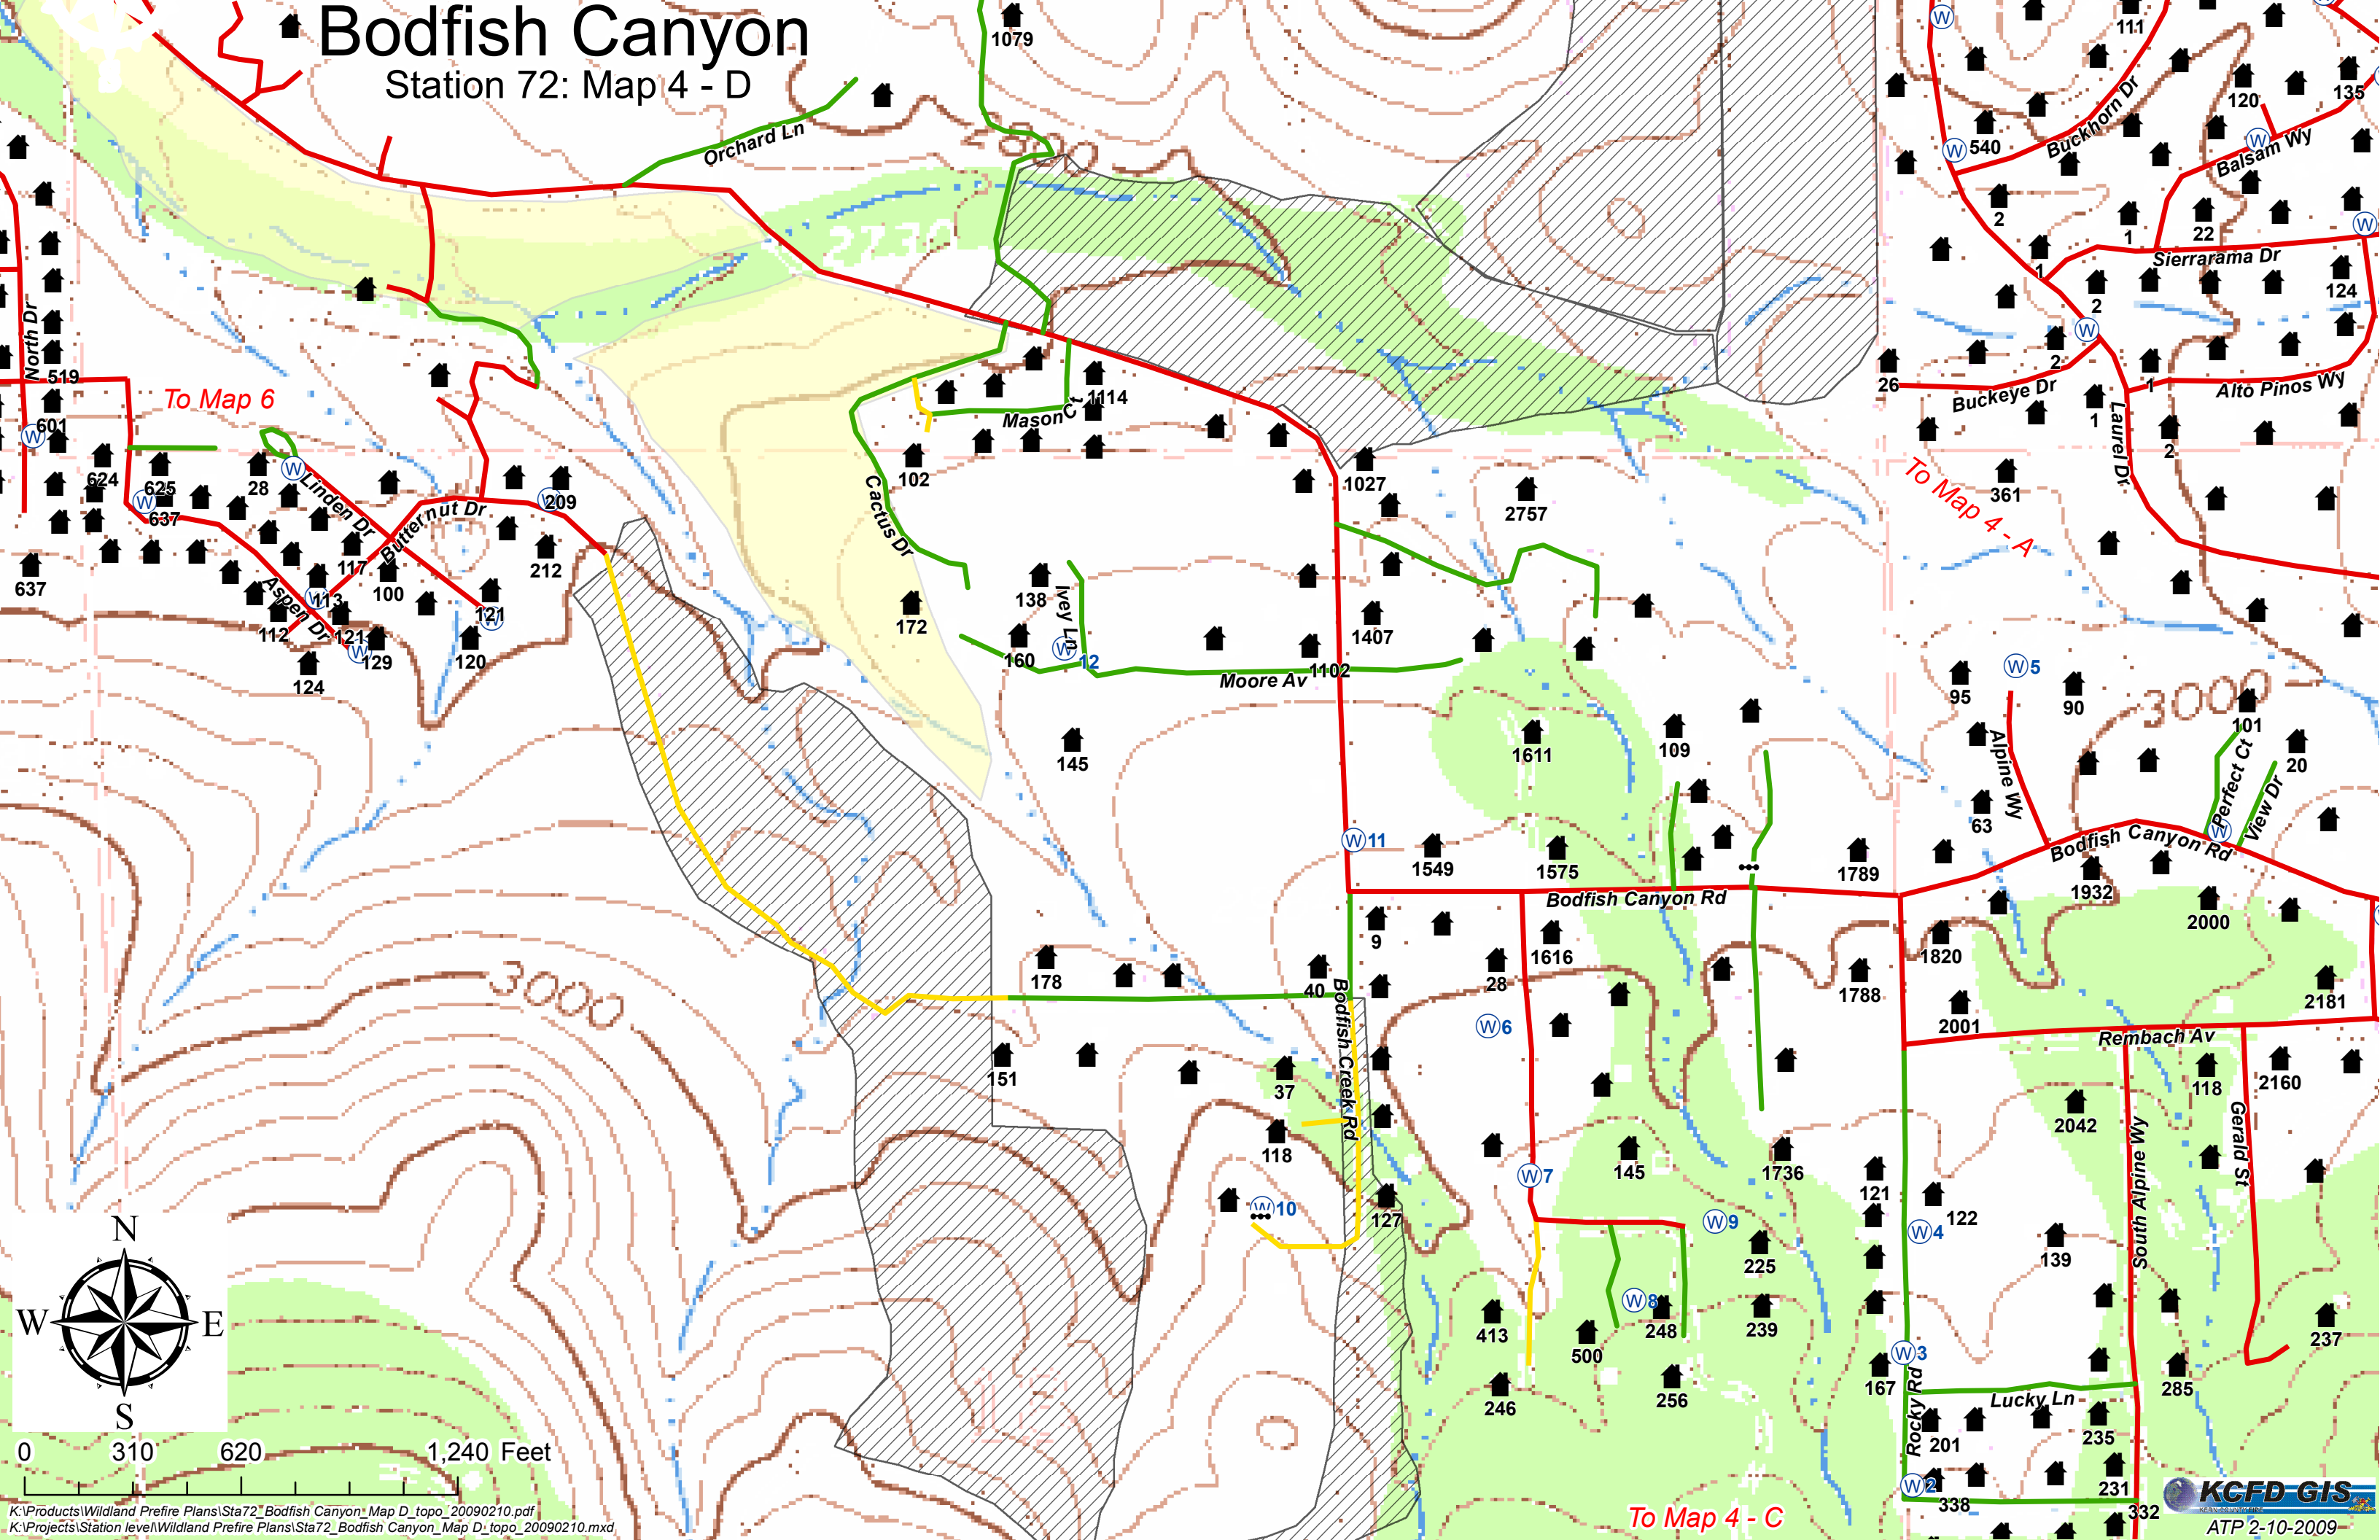

Bodfish Canyon

Station 72: Map 4 - D

To Map 6

To Map 4 - A

To Map 4 - C

0 310 620 1,240 Feet