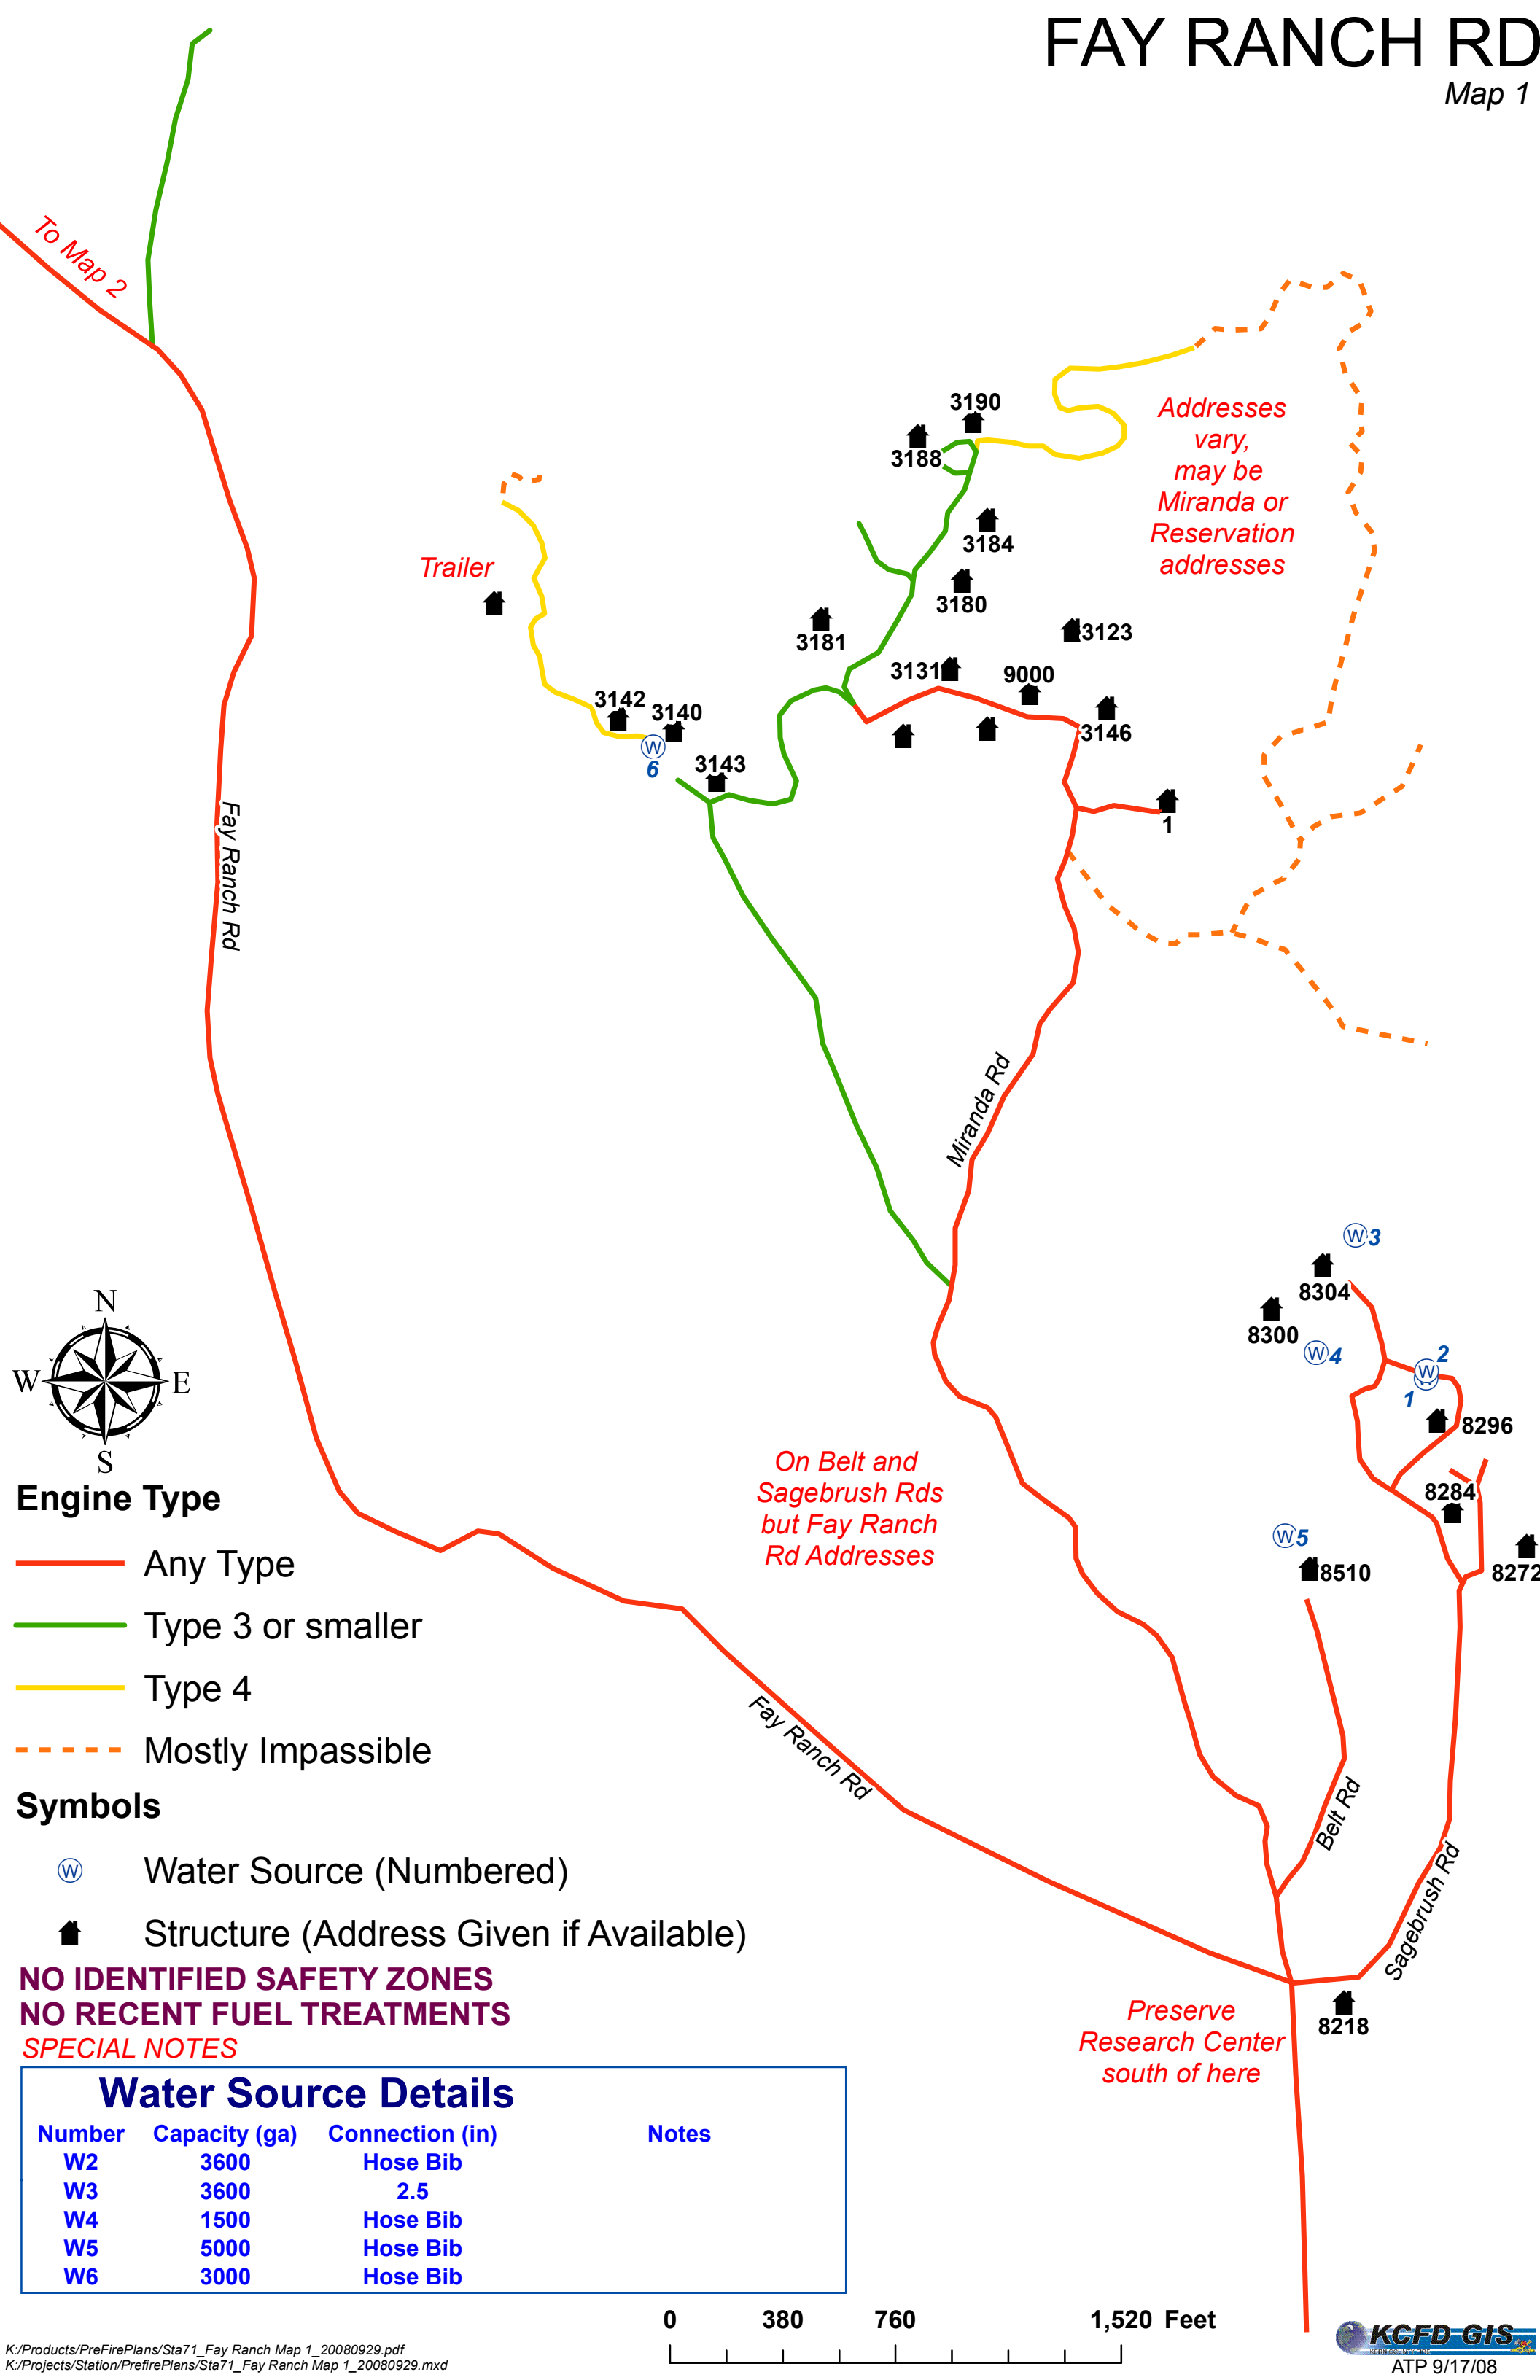

FAY RANCH RD

Map 1

Trailer

Addresses vary, may be Miranda or Reservation addresses

On Belt and Sagebrush Rds but Fay Ranch Rd Addresses

Preserve Research Center south of here

Engine Type

- Any Type
- Type 3 or smaller
- Type 4
- Mostly Impassible

Symbols

- Ⓜ Water Source (Numbered)
- 🏠 Structure (Address Given if Available)

NO IDENTIFIED SAFETY ZONES
NO RECENT FUEL TREATMENTS
SPECIAL NOTES

Number	Capacity (ga)	Connection (in)	Notes
W2	3600	Hose Bib	
W3	3600	2.5	
W4	1500	Hose Bib	
W5	5000	Hose Bib	
W6	3000	Hose Bib	