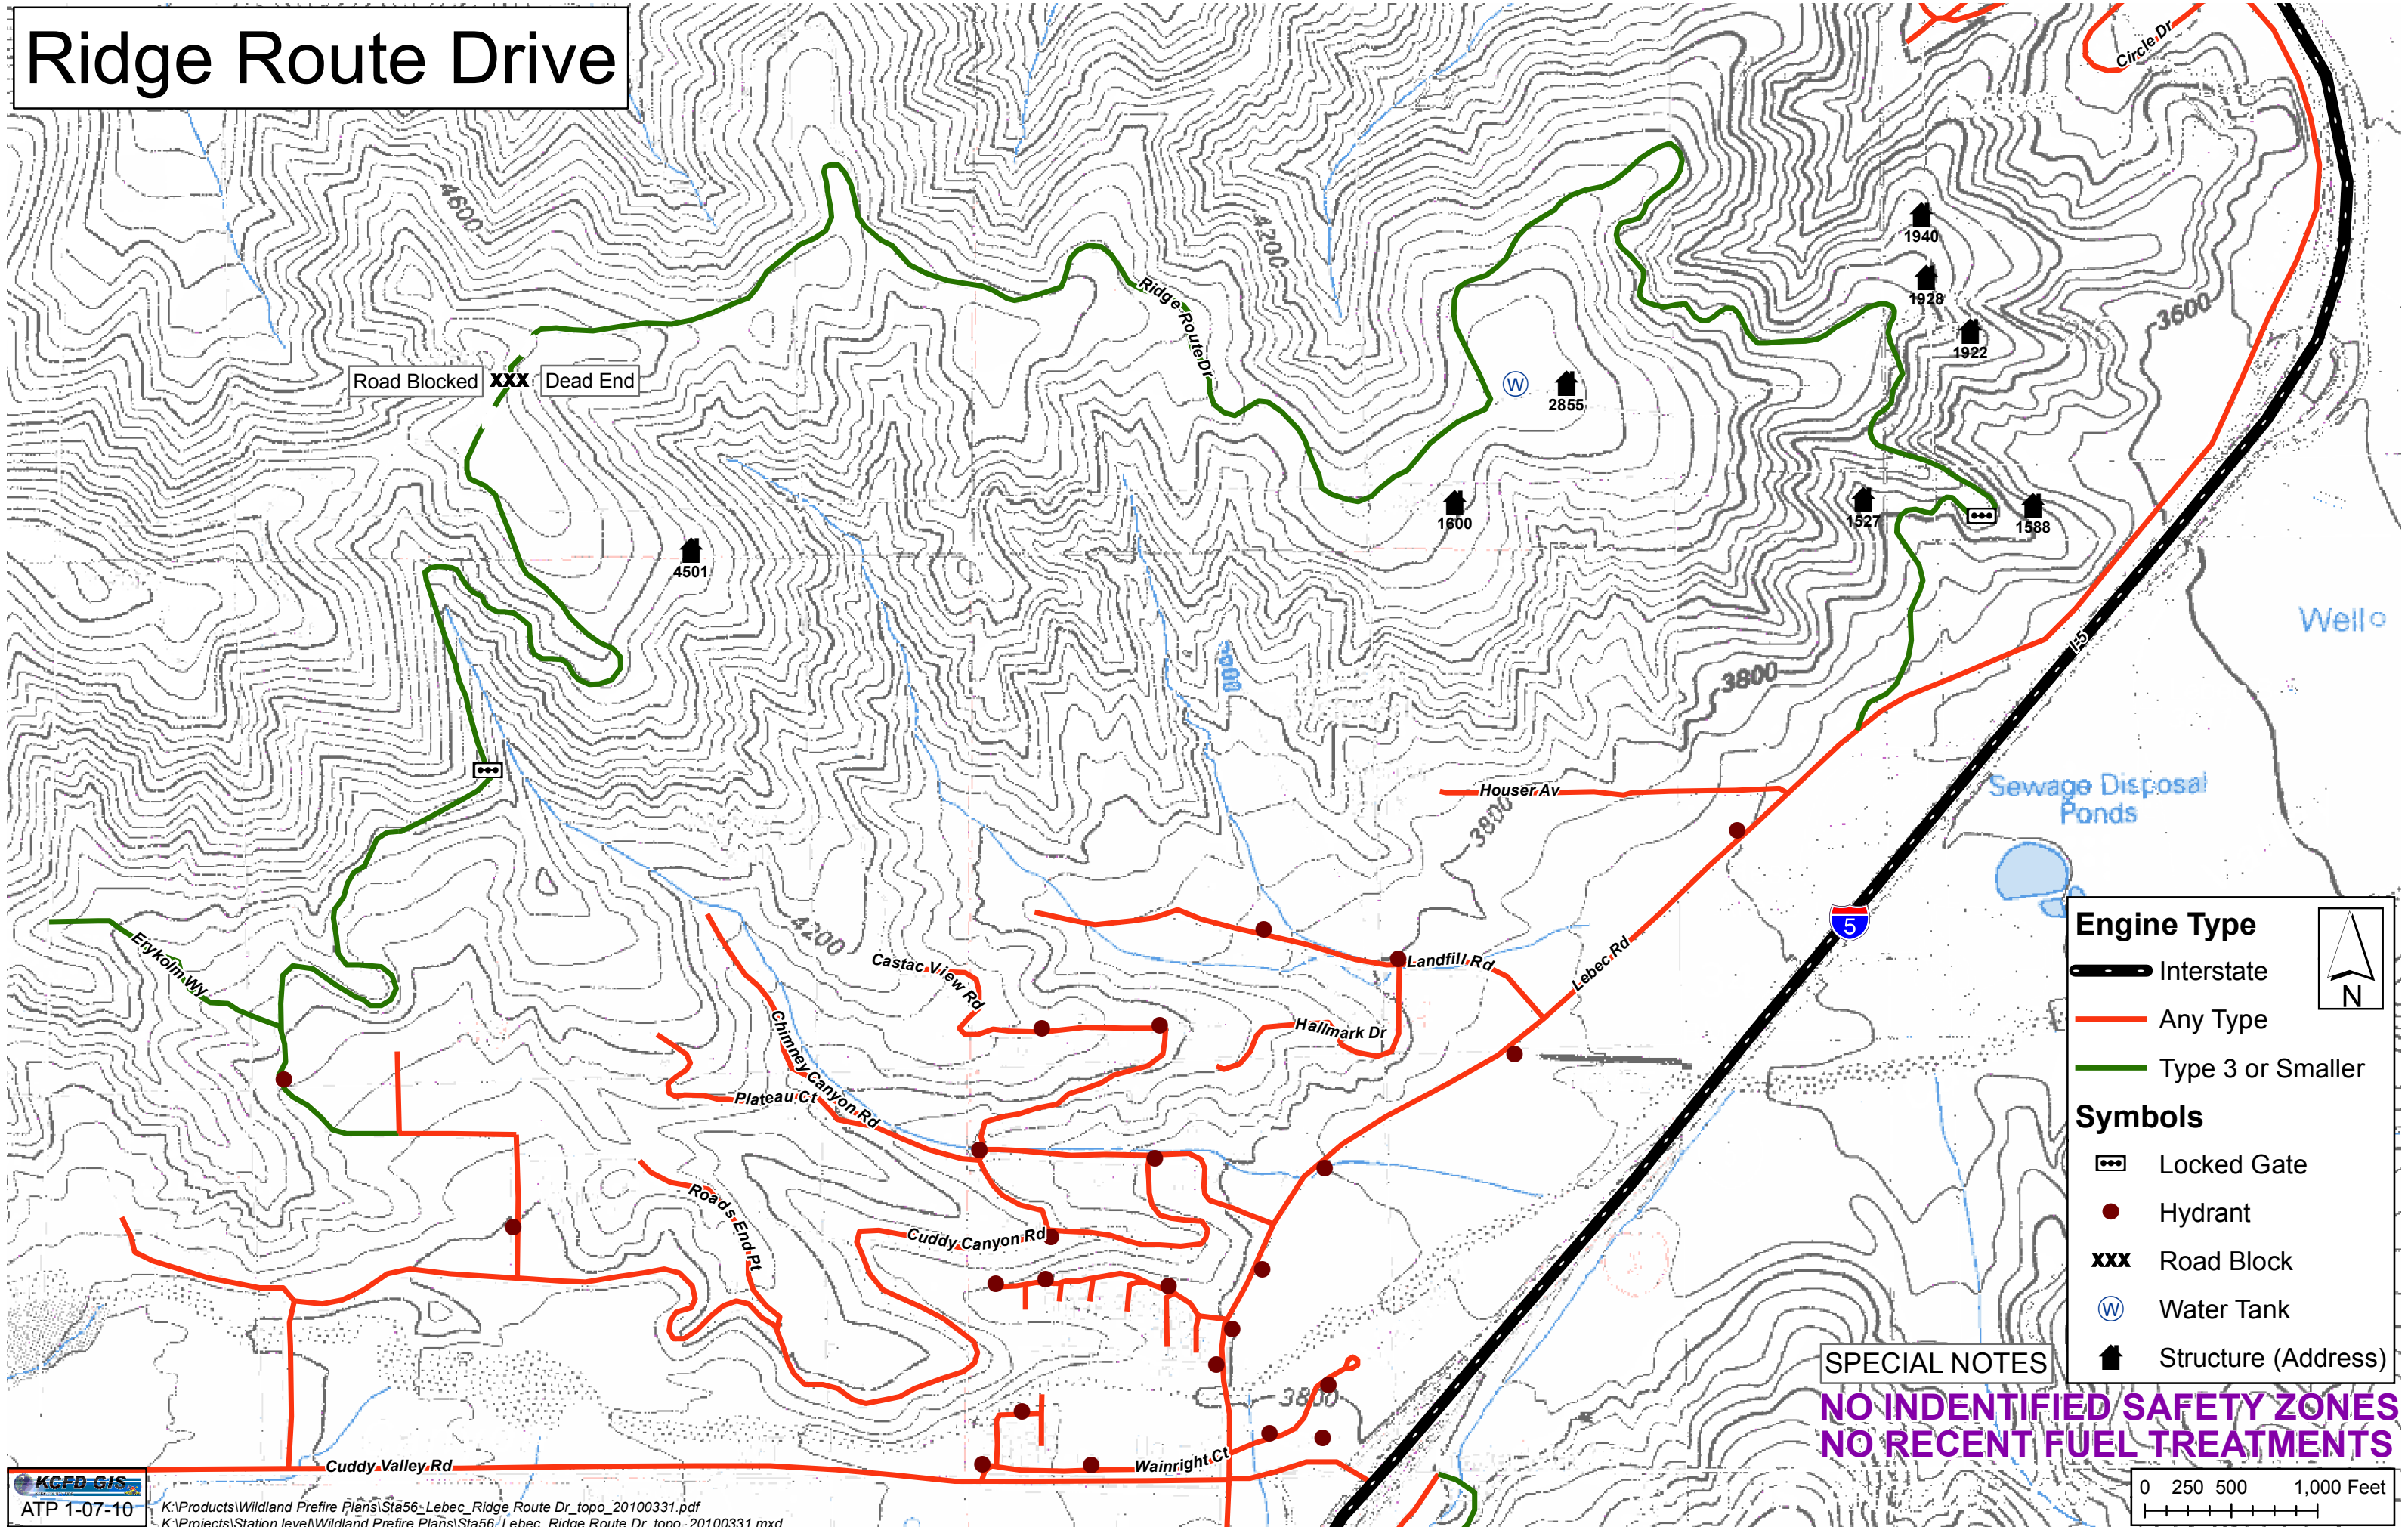

Ridge Route Drive

Engine Type

- Interstate
- Any Type
- Type 3 or Smaller

Symbols

- Locked Gate
- Hydrant
- Road Block
- Water Tank
- Structure (Address)

SPECIAL NOTES

**NO IDENTIFIED SAFETY ZONES
NO RECENT FUEL TREATMENTS**