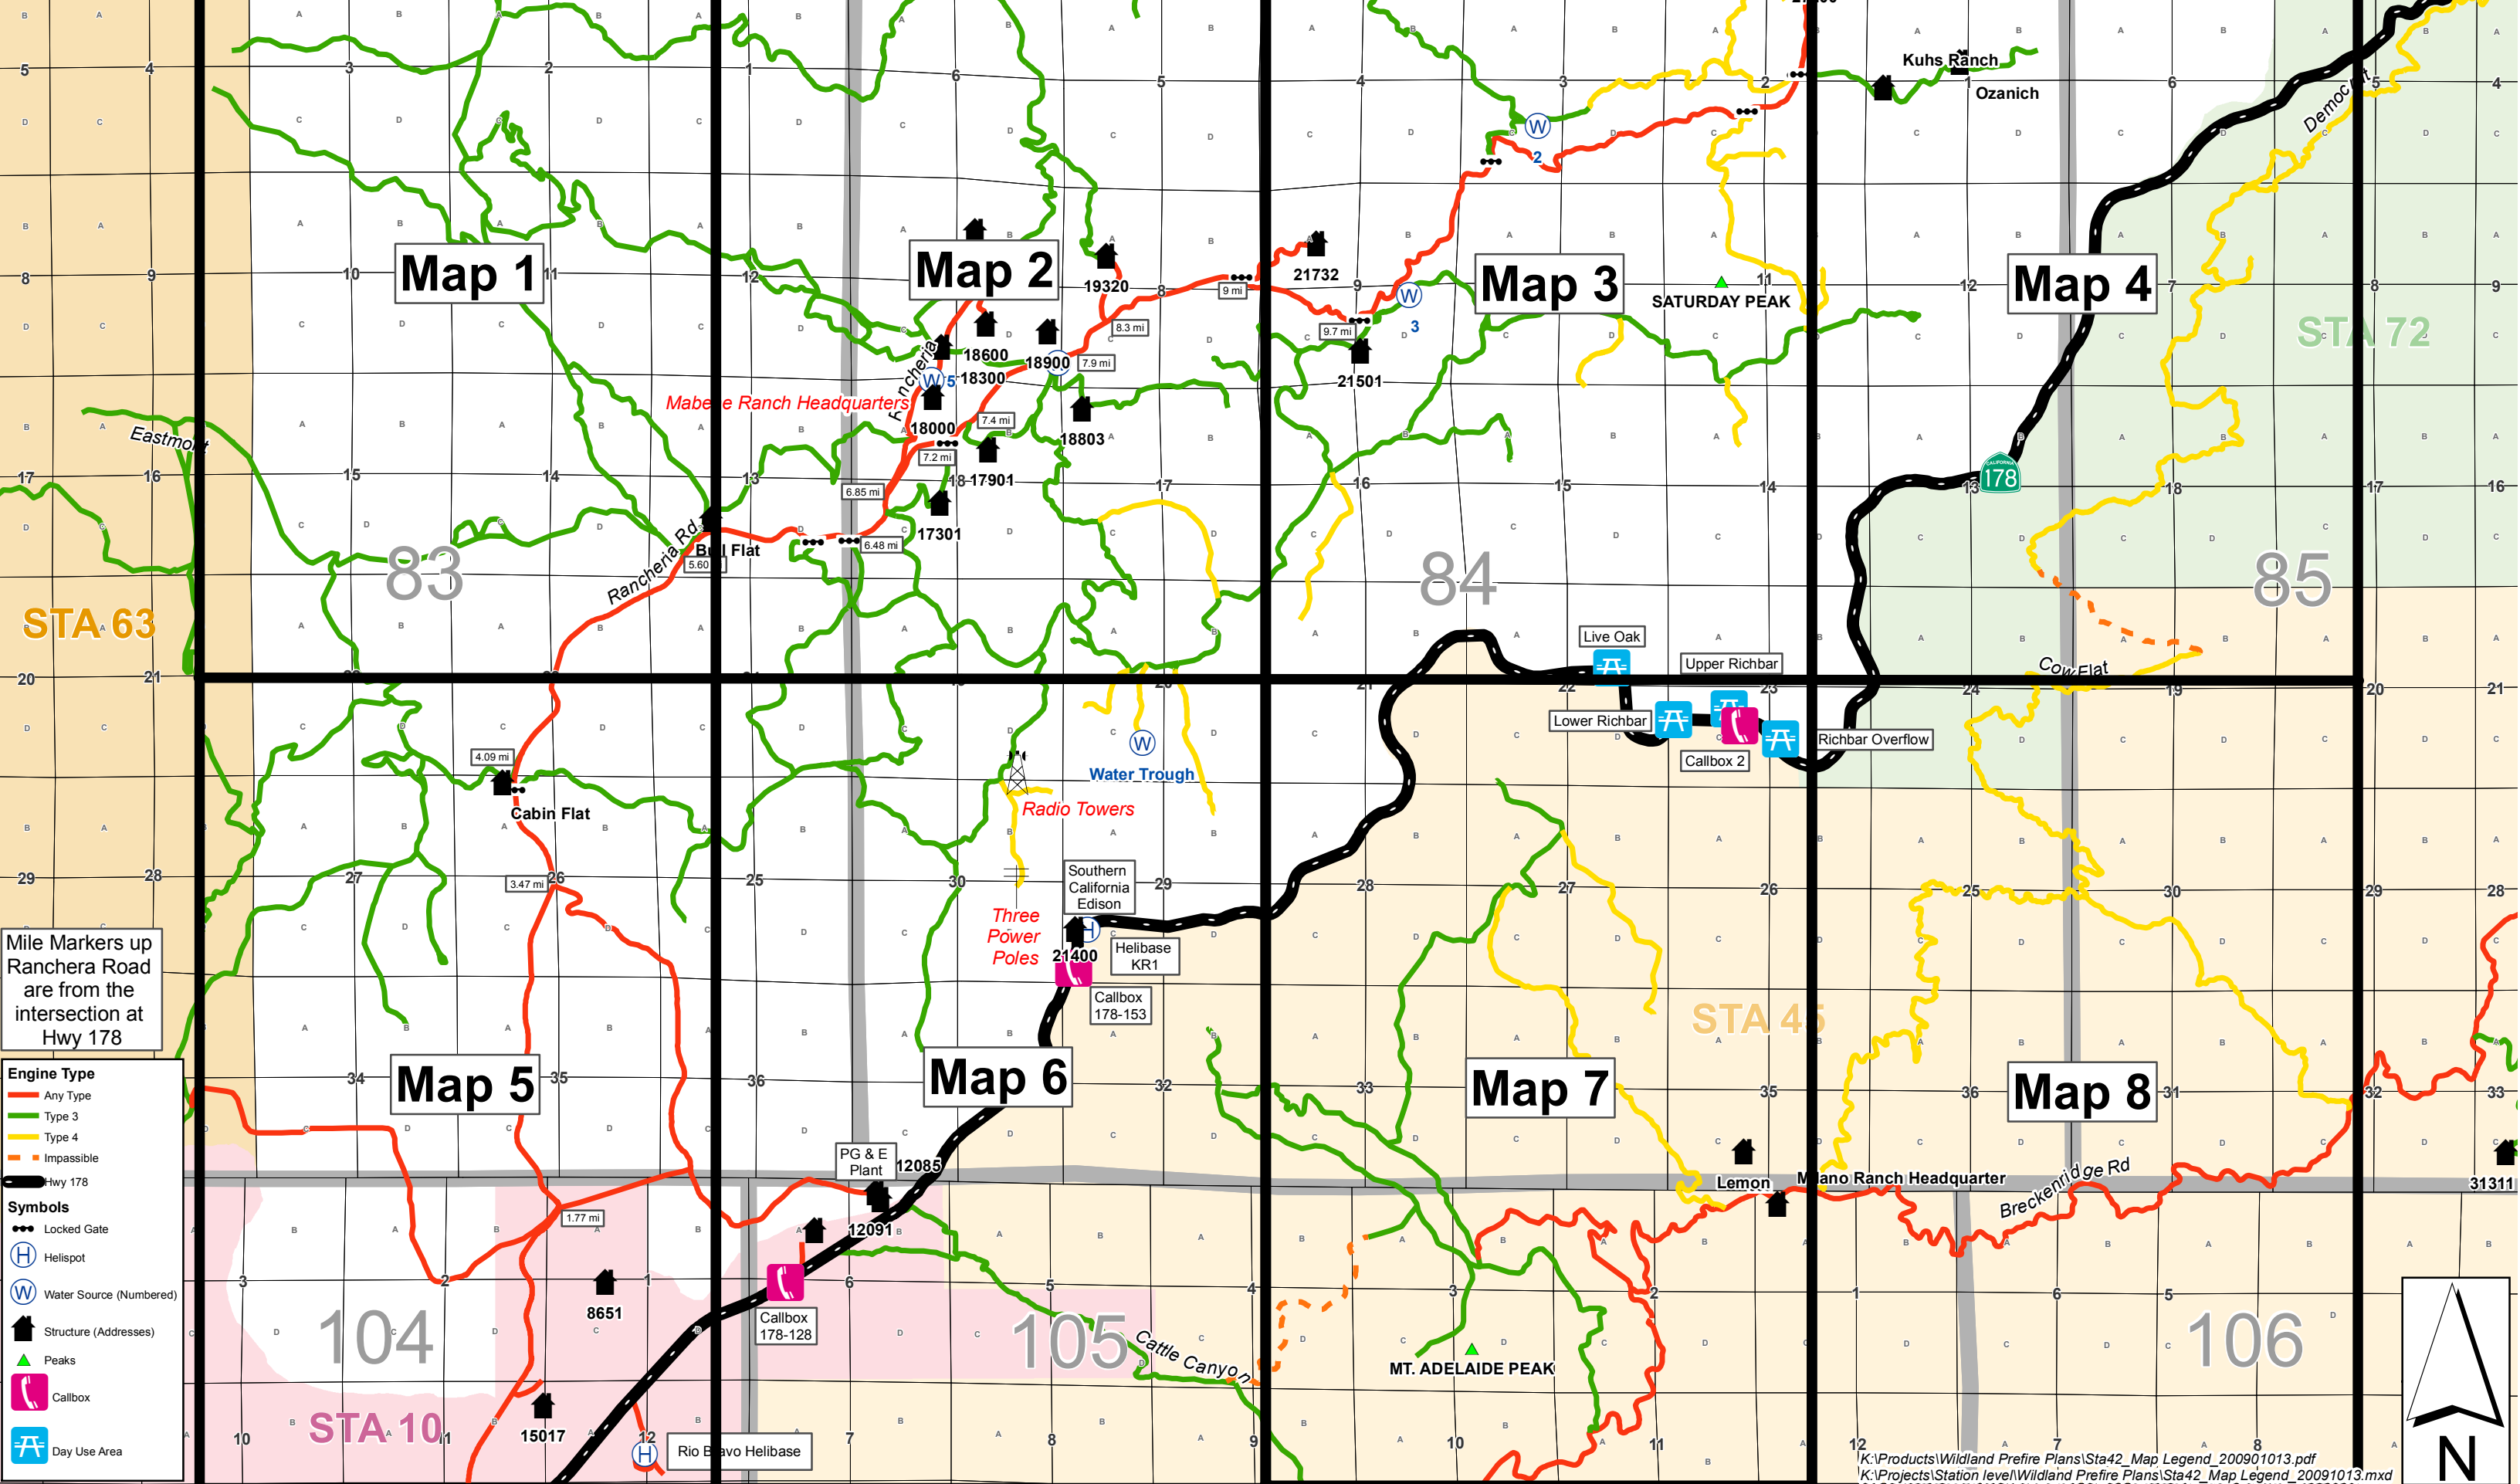

# Station 42

## Map Legend

**Map 1**

**Map 2**

**Map 3**

**Map 4**

**Map 5**

**Map 6**

**Map 7**

**Map 8**

Mile Markers up Ranchera Road are from the intersection at Hwy 178

- Engine Type**
- Any Type
  - Type 3
  - Type 4
  - - - Impossible
  - Hwy 178
- Symbols**
- Locked Gate
  - H Helispot
  - W Water Source (Numbered)
  - Structure (Addresses)
  - ▲ Peaks
  - ☎ Callbox
  - ☒ Day Use Area