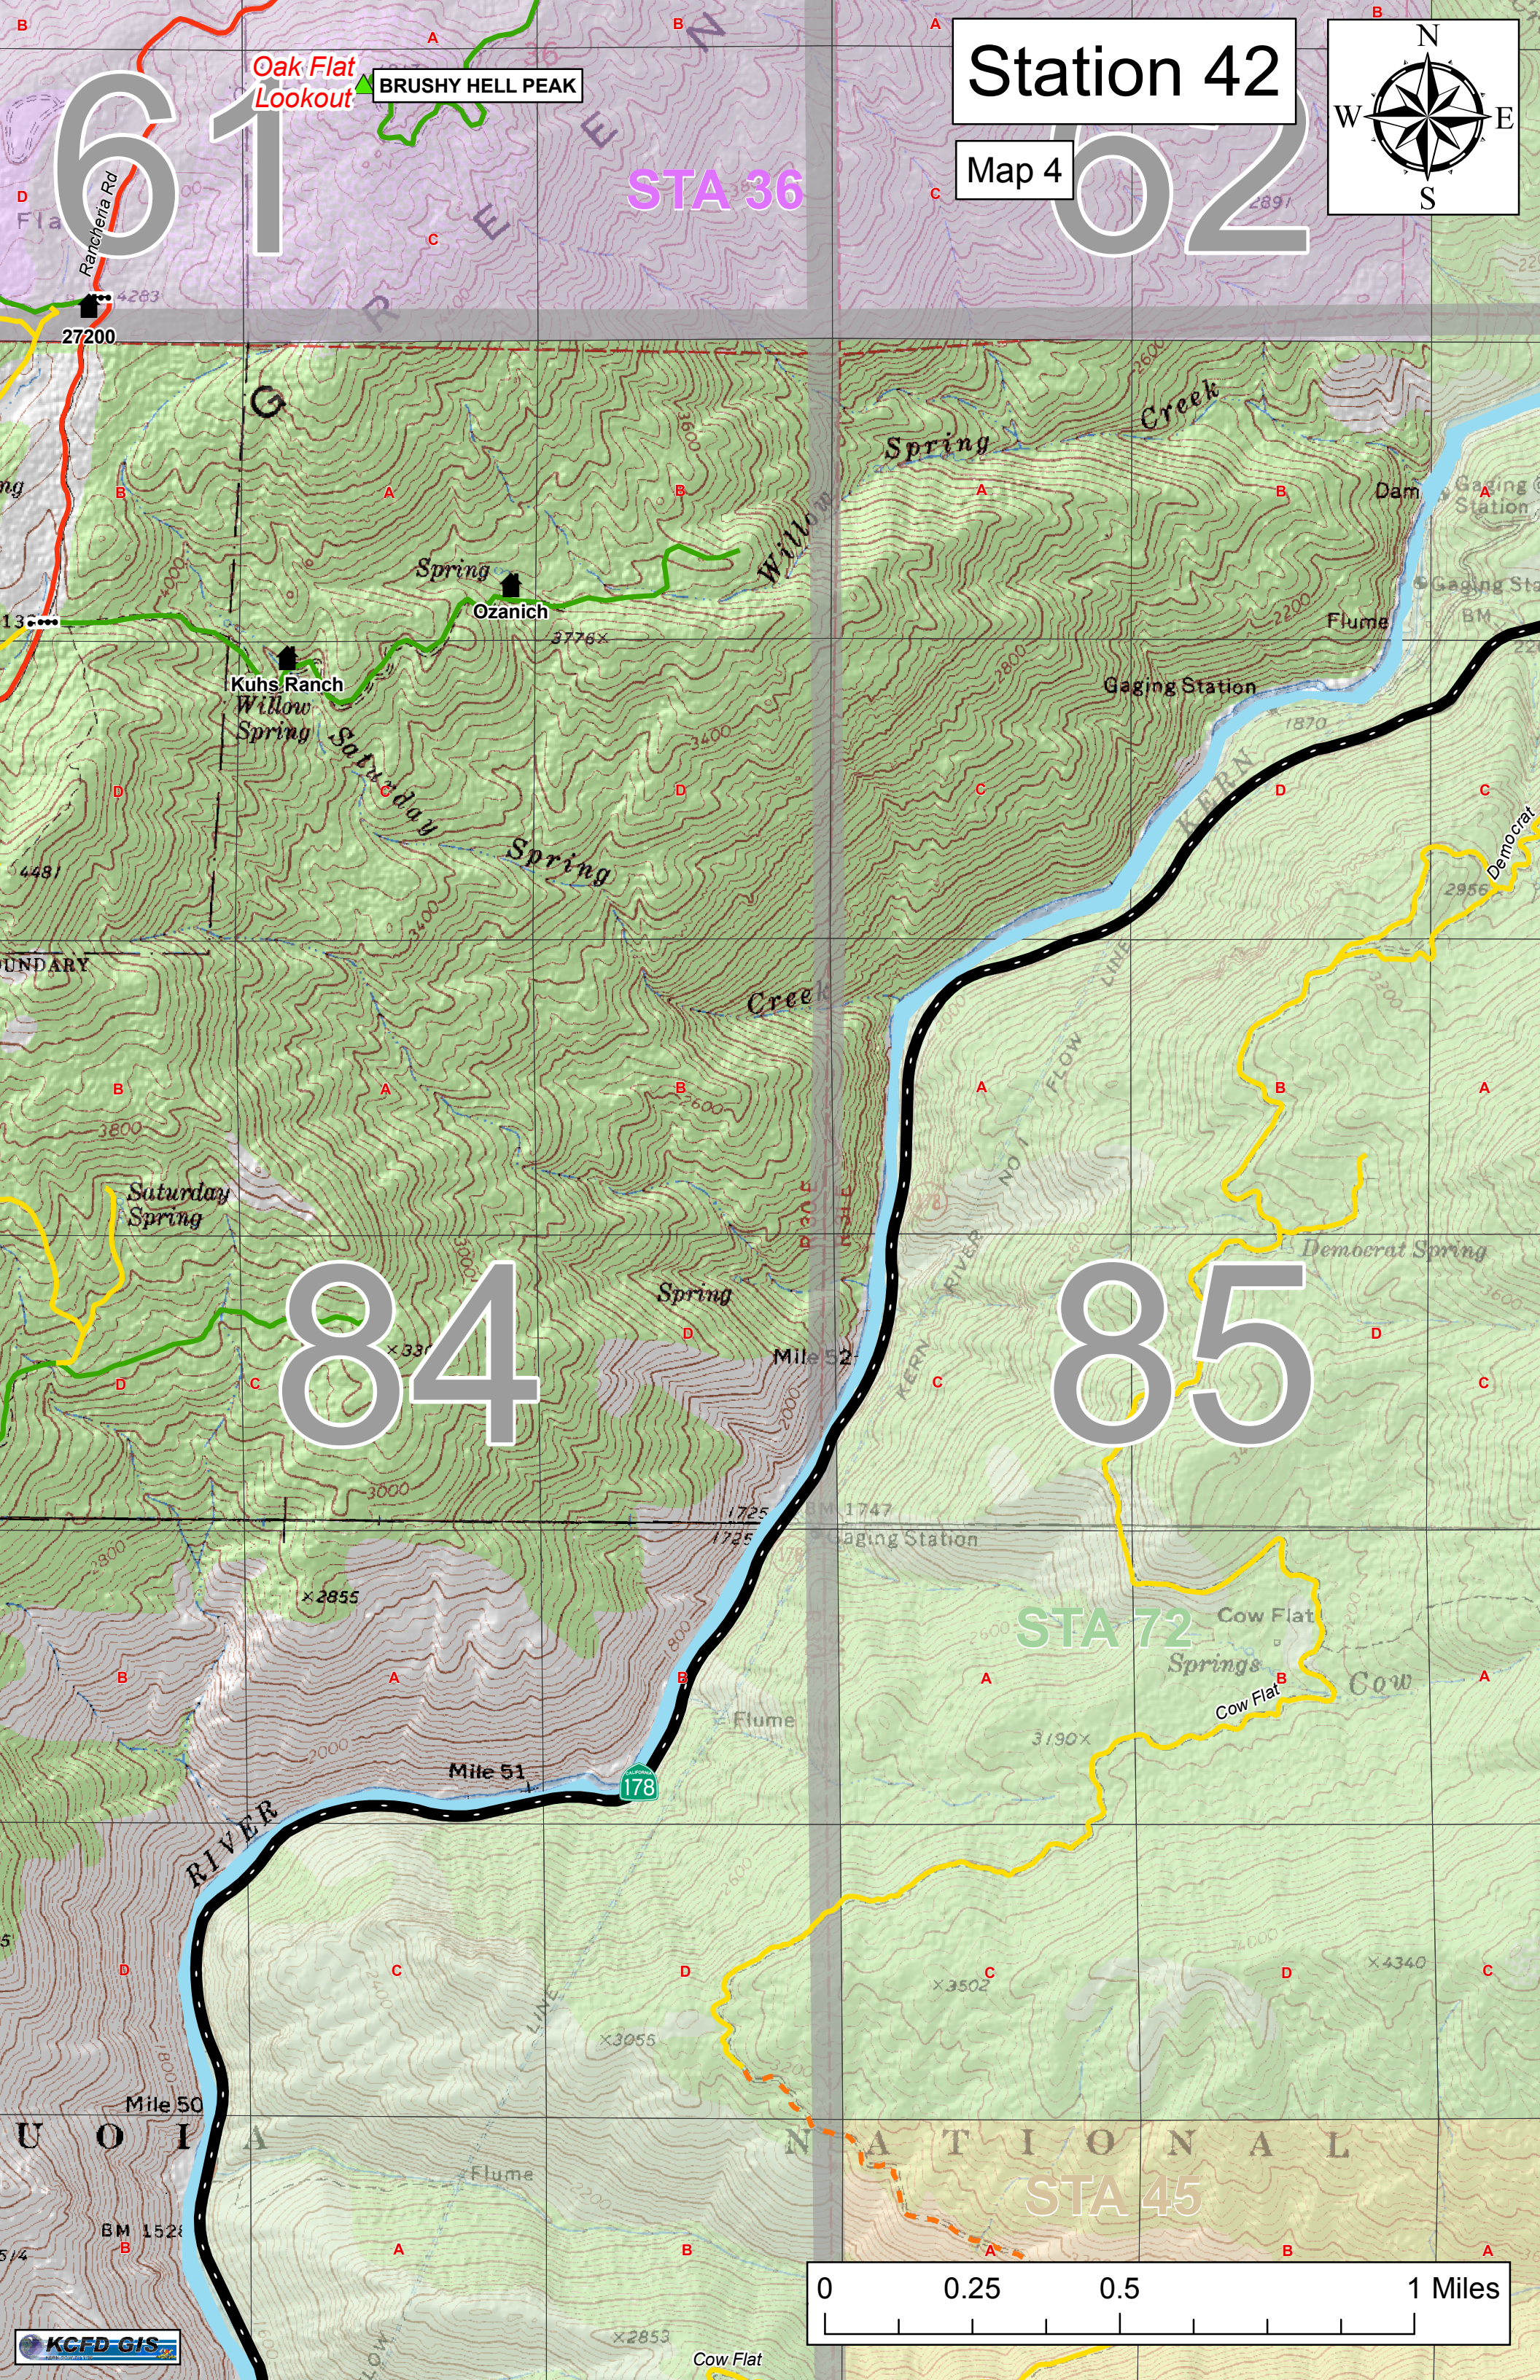

Station 42

Map 4

61

Oak Flat Lookout

BRUSHY HELL PEAK

STA 36

02

84

85

STA 72

STA 45