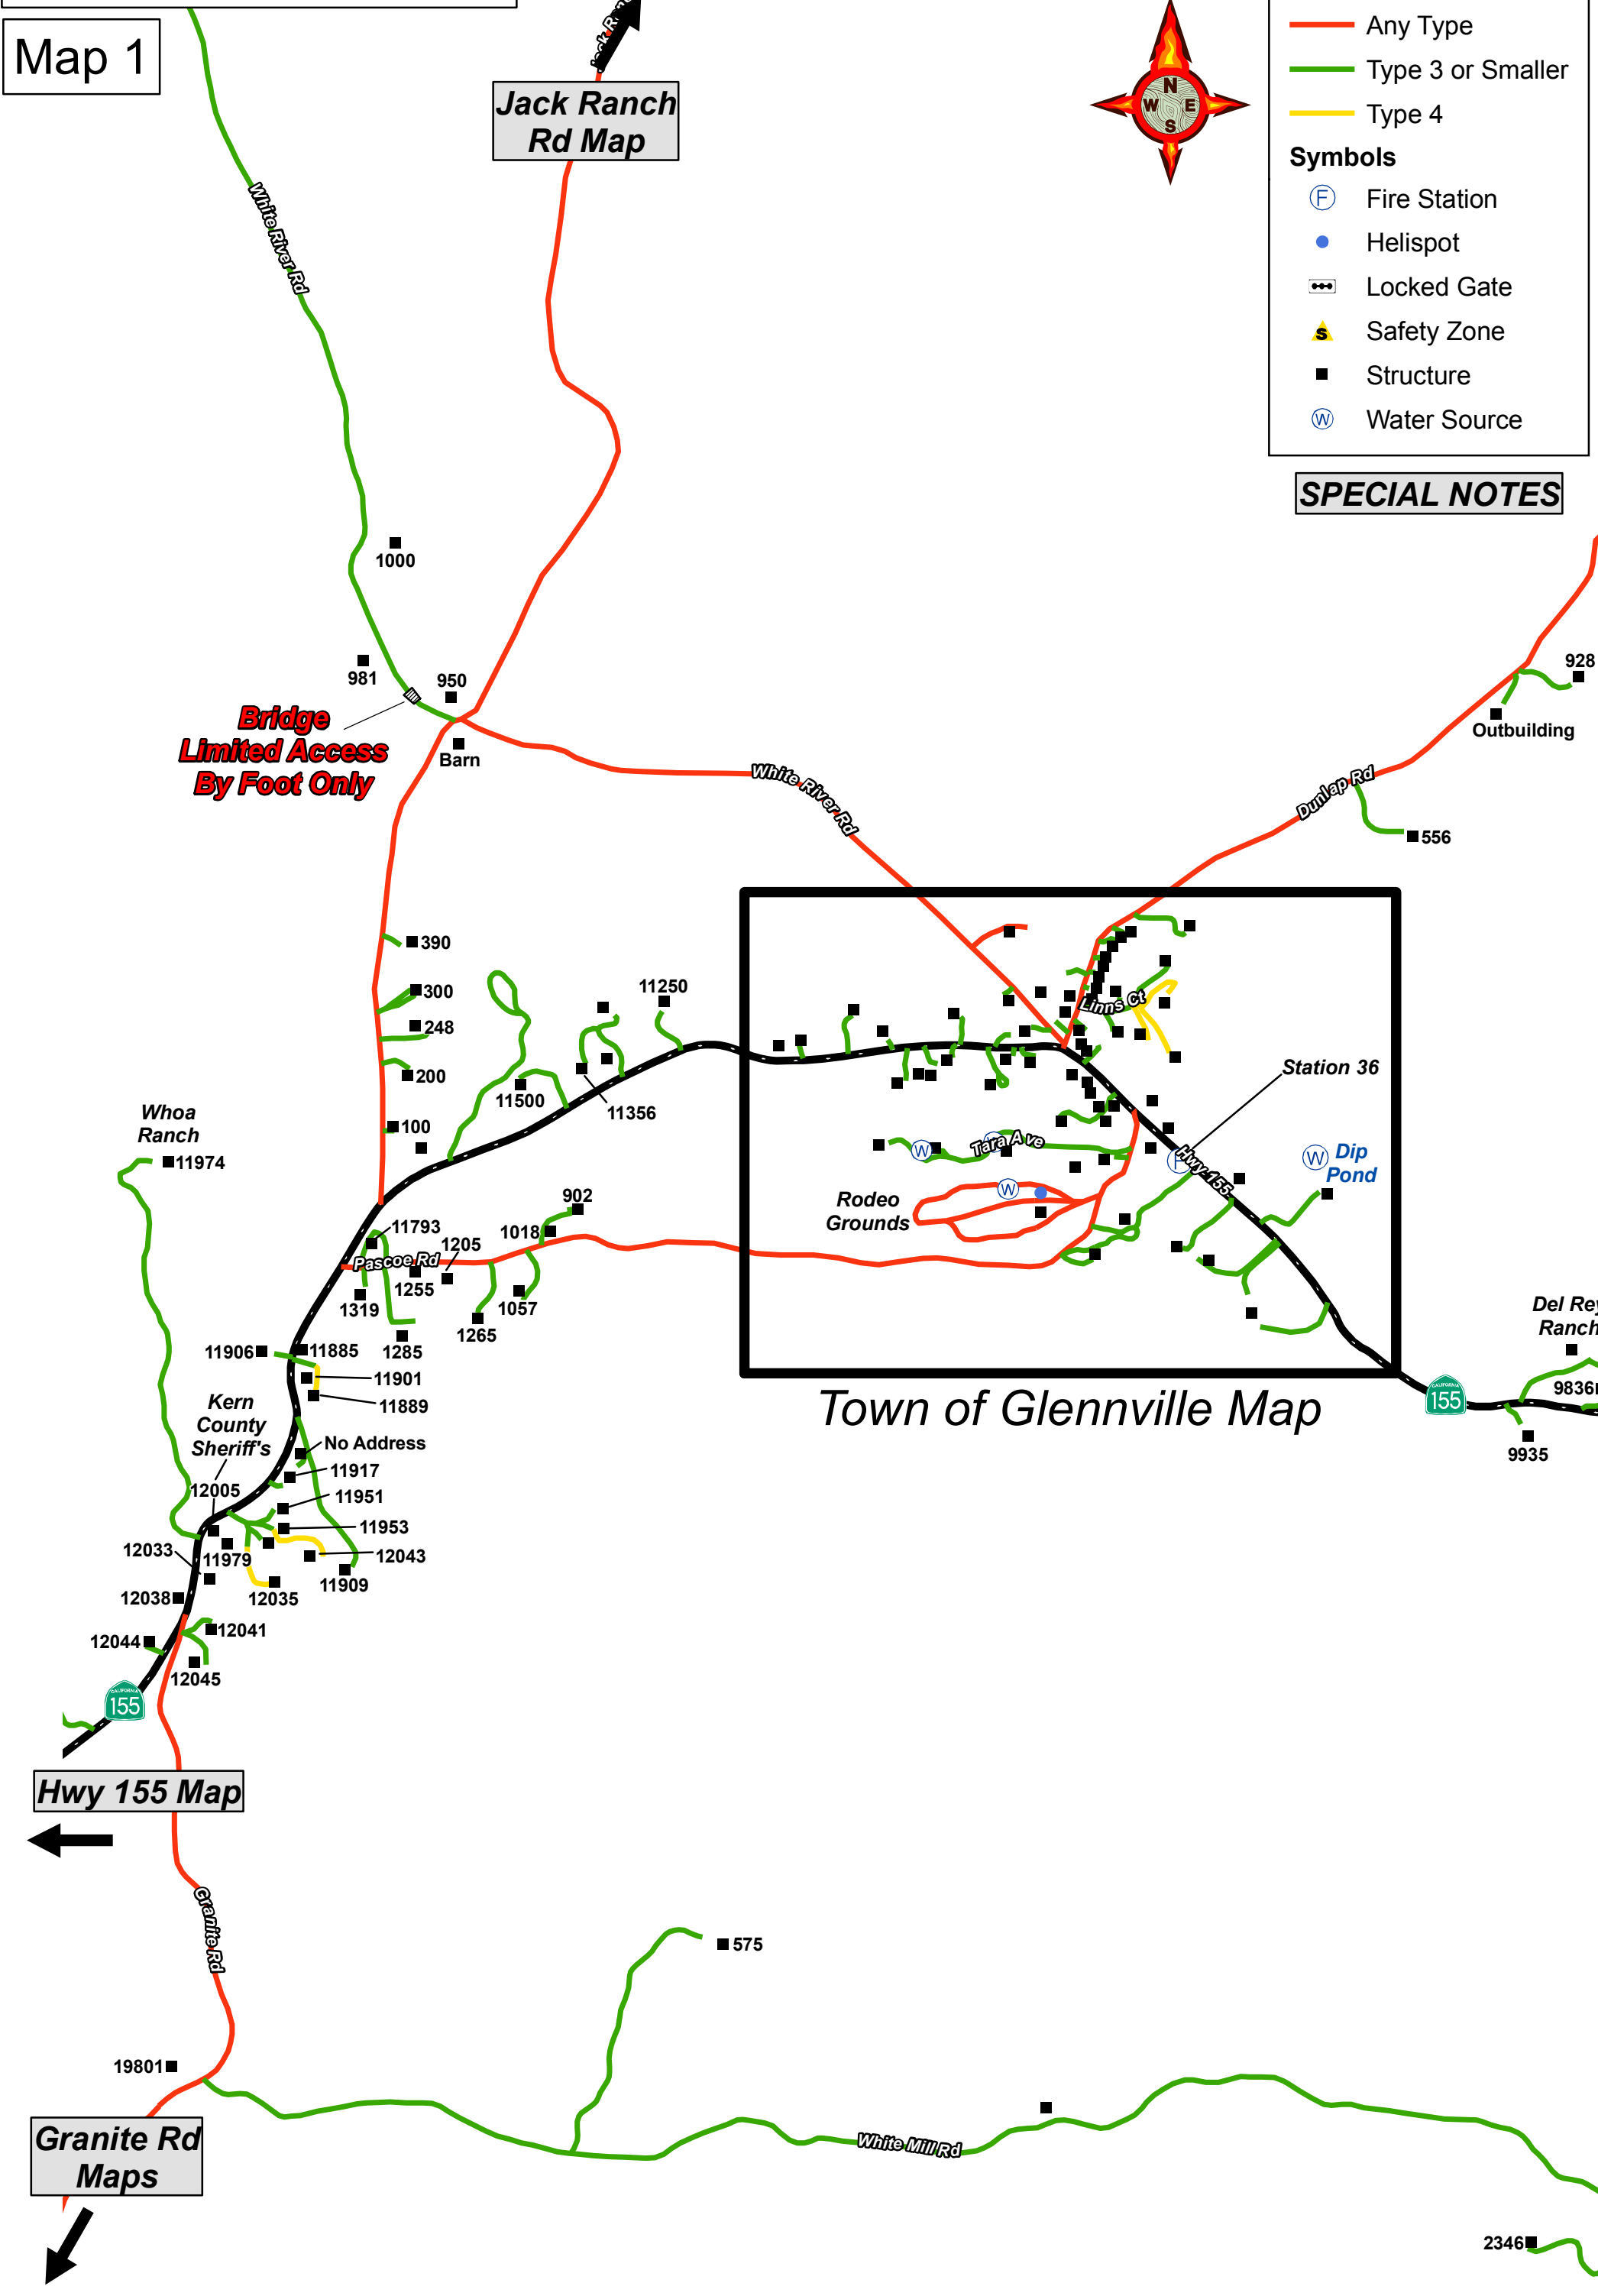

# Glennville Area

Map 1

**NO RECENT FUEL TREATMENTS  
NO IDENTIFIED SAFETY ZONES**

**Engine Type**

- Highway
- Any Type
- Type 3 or Smaller
- Type 4

**Symbols**

- Fire Station
- Helispot
- Locked Gate
- Safety Zone
- Structure
- Water Source

**SPECIAL NOTES**

Jack Ranch Rd Map

Hwy 155 Map

Granite Rd Maps