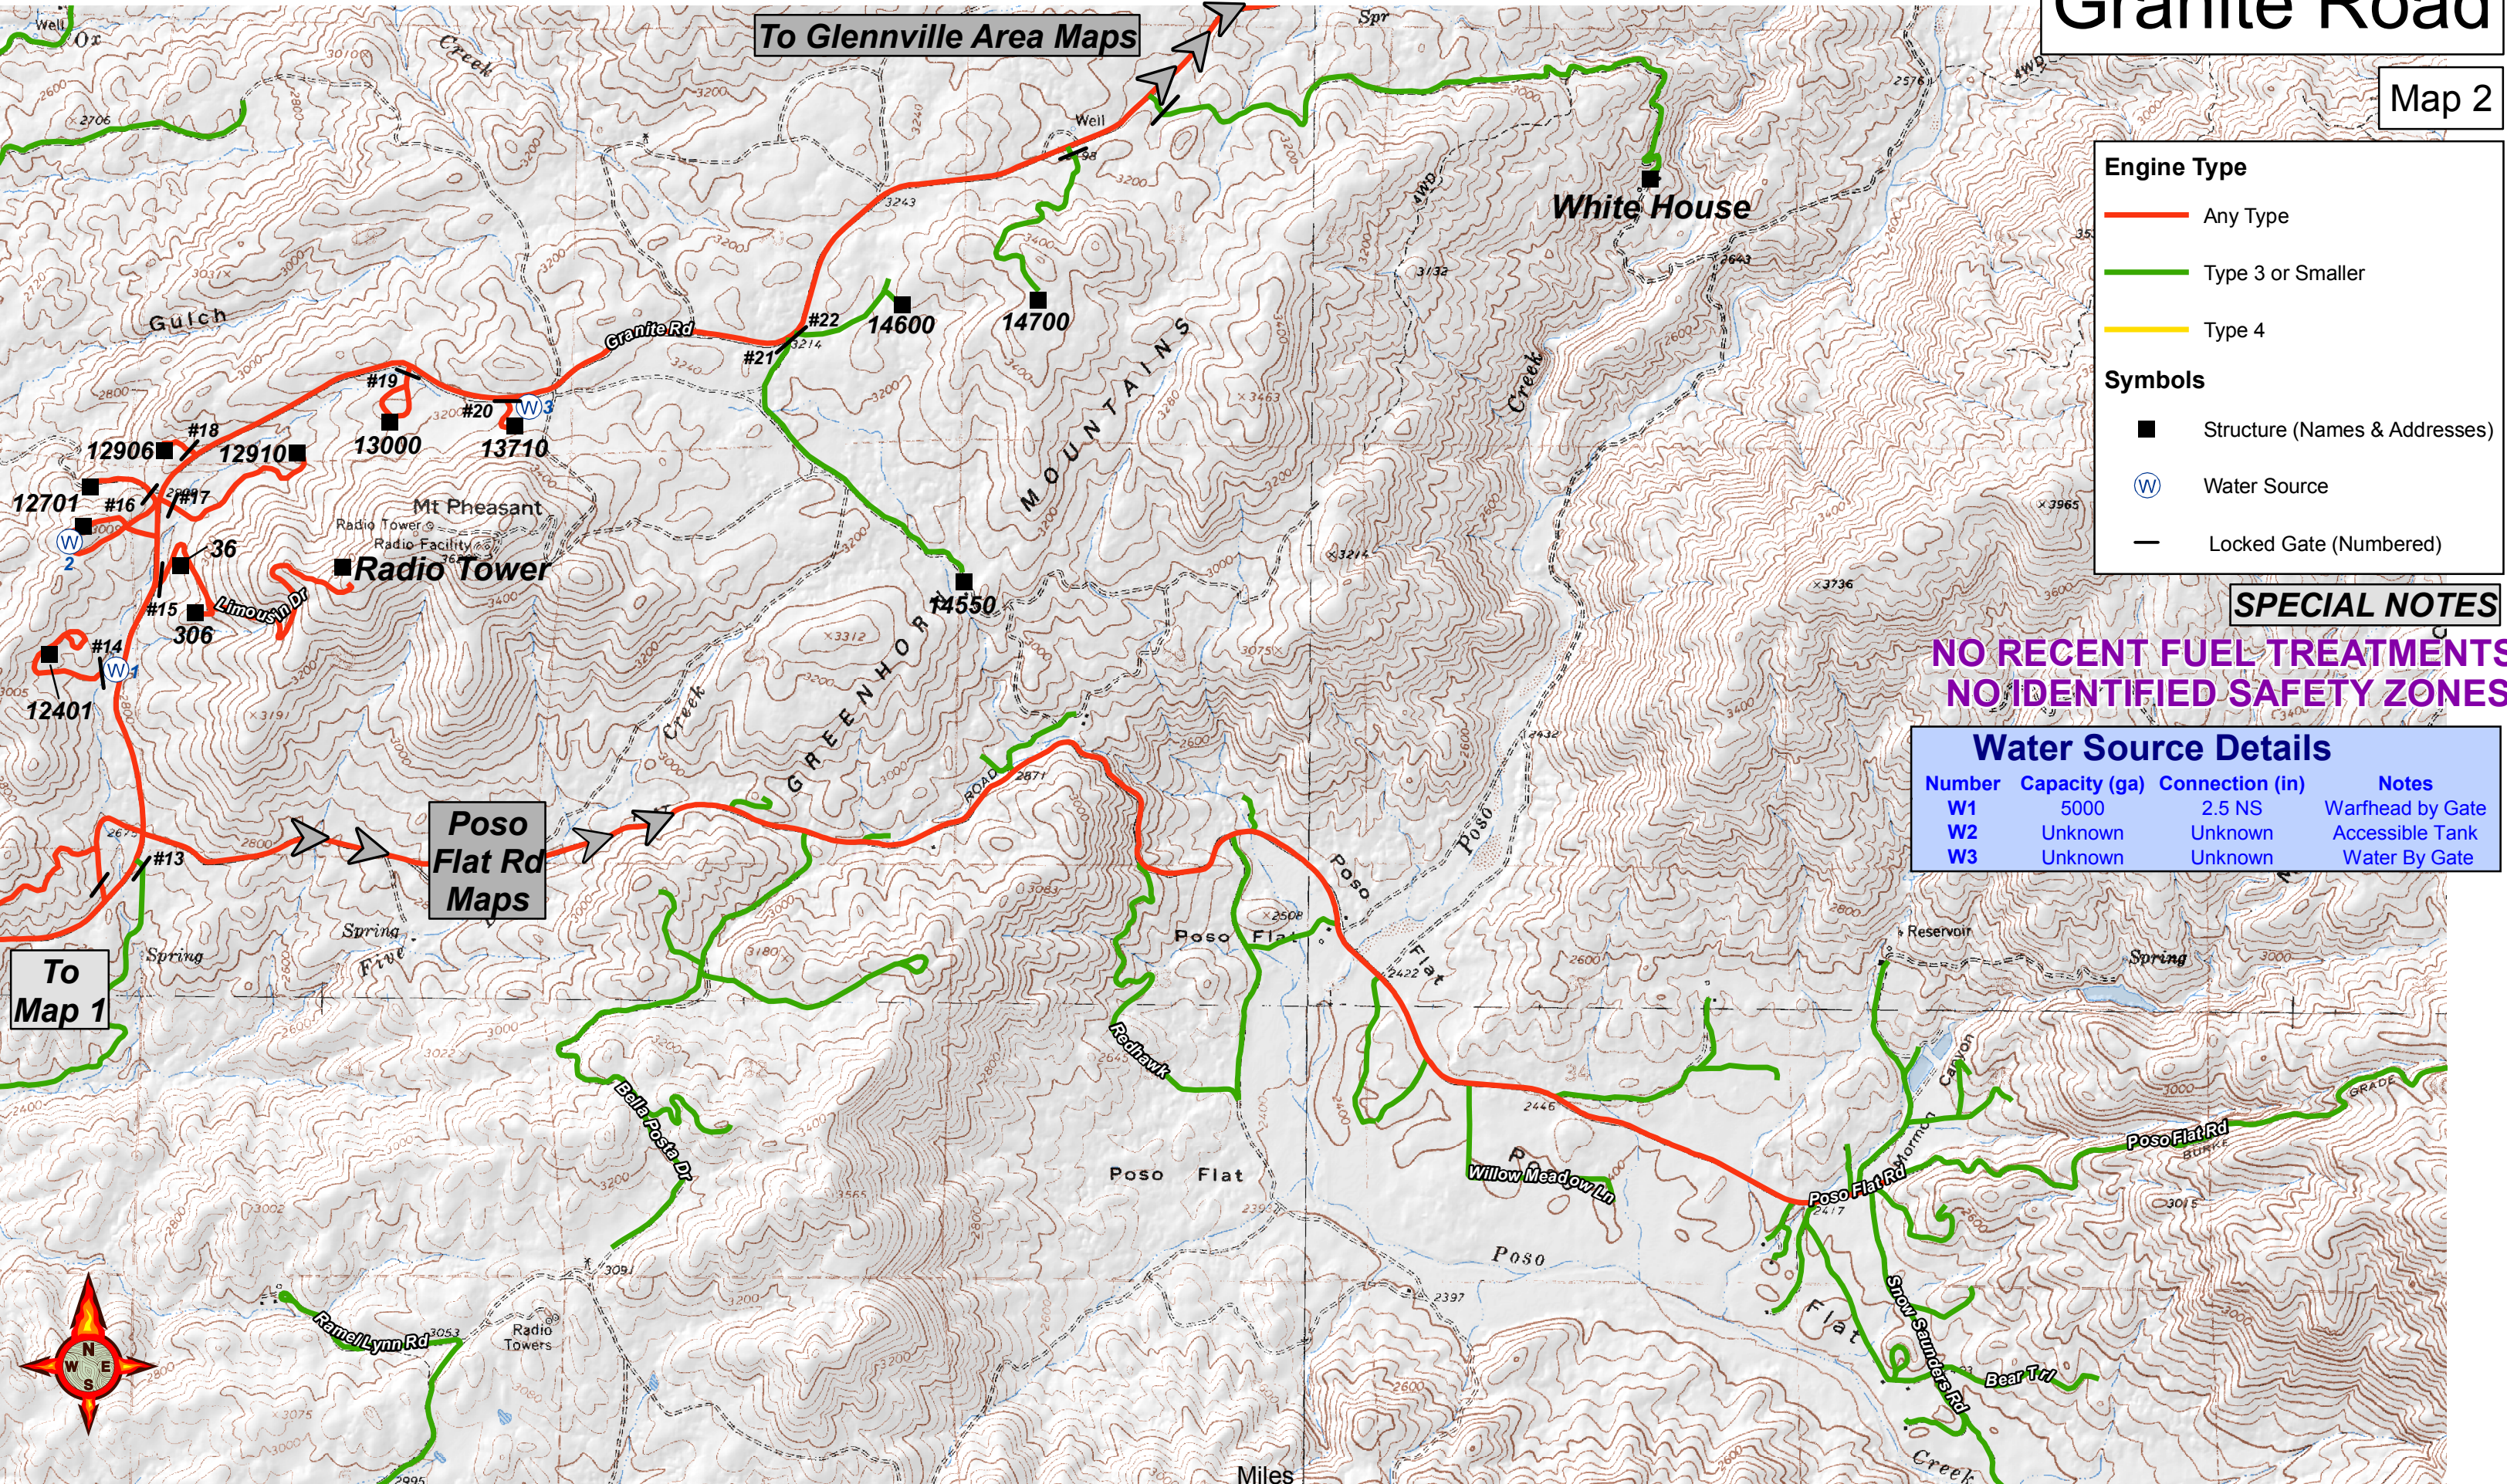

Granite Road

Map 2

Engine Type

- Any Type (Red line)
- Type 3 or Smaller (Green line)
- Type 4 (Yellow line)

Symbols

- Structure (Names & Addresses) (Black square)
- Water Source (Blue circle with 'W')
- Locked Gate (Numbered) (Black line)

SPECIAL NOTES

NO RECENT FUEL TREATMENTS
NO IDENTIFIED SAFETY ZONES

Water Source Details

Number	Capacity (ga)	Connection (in)	Notes
W1	5000	2.5 NS	Warhead by Gate
W2	Unknown	Unknown	Accessible Tank
W3	Unknown	Unknown	Water By Gate

Poso Flat Rd Maps

To Map 1

To Glennville Area Maps