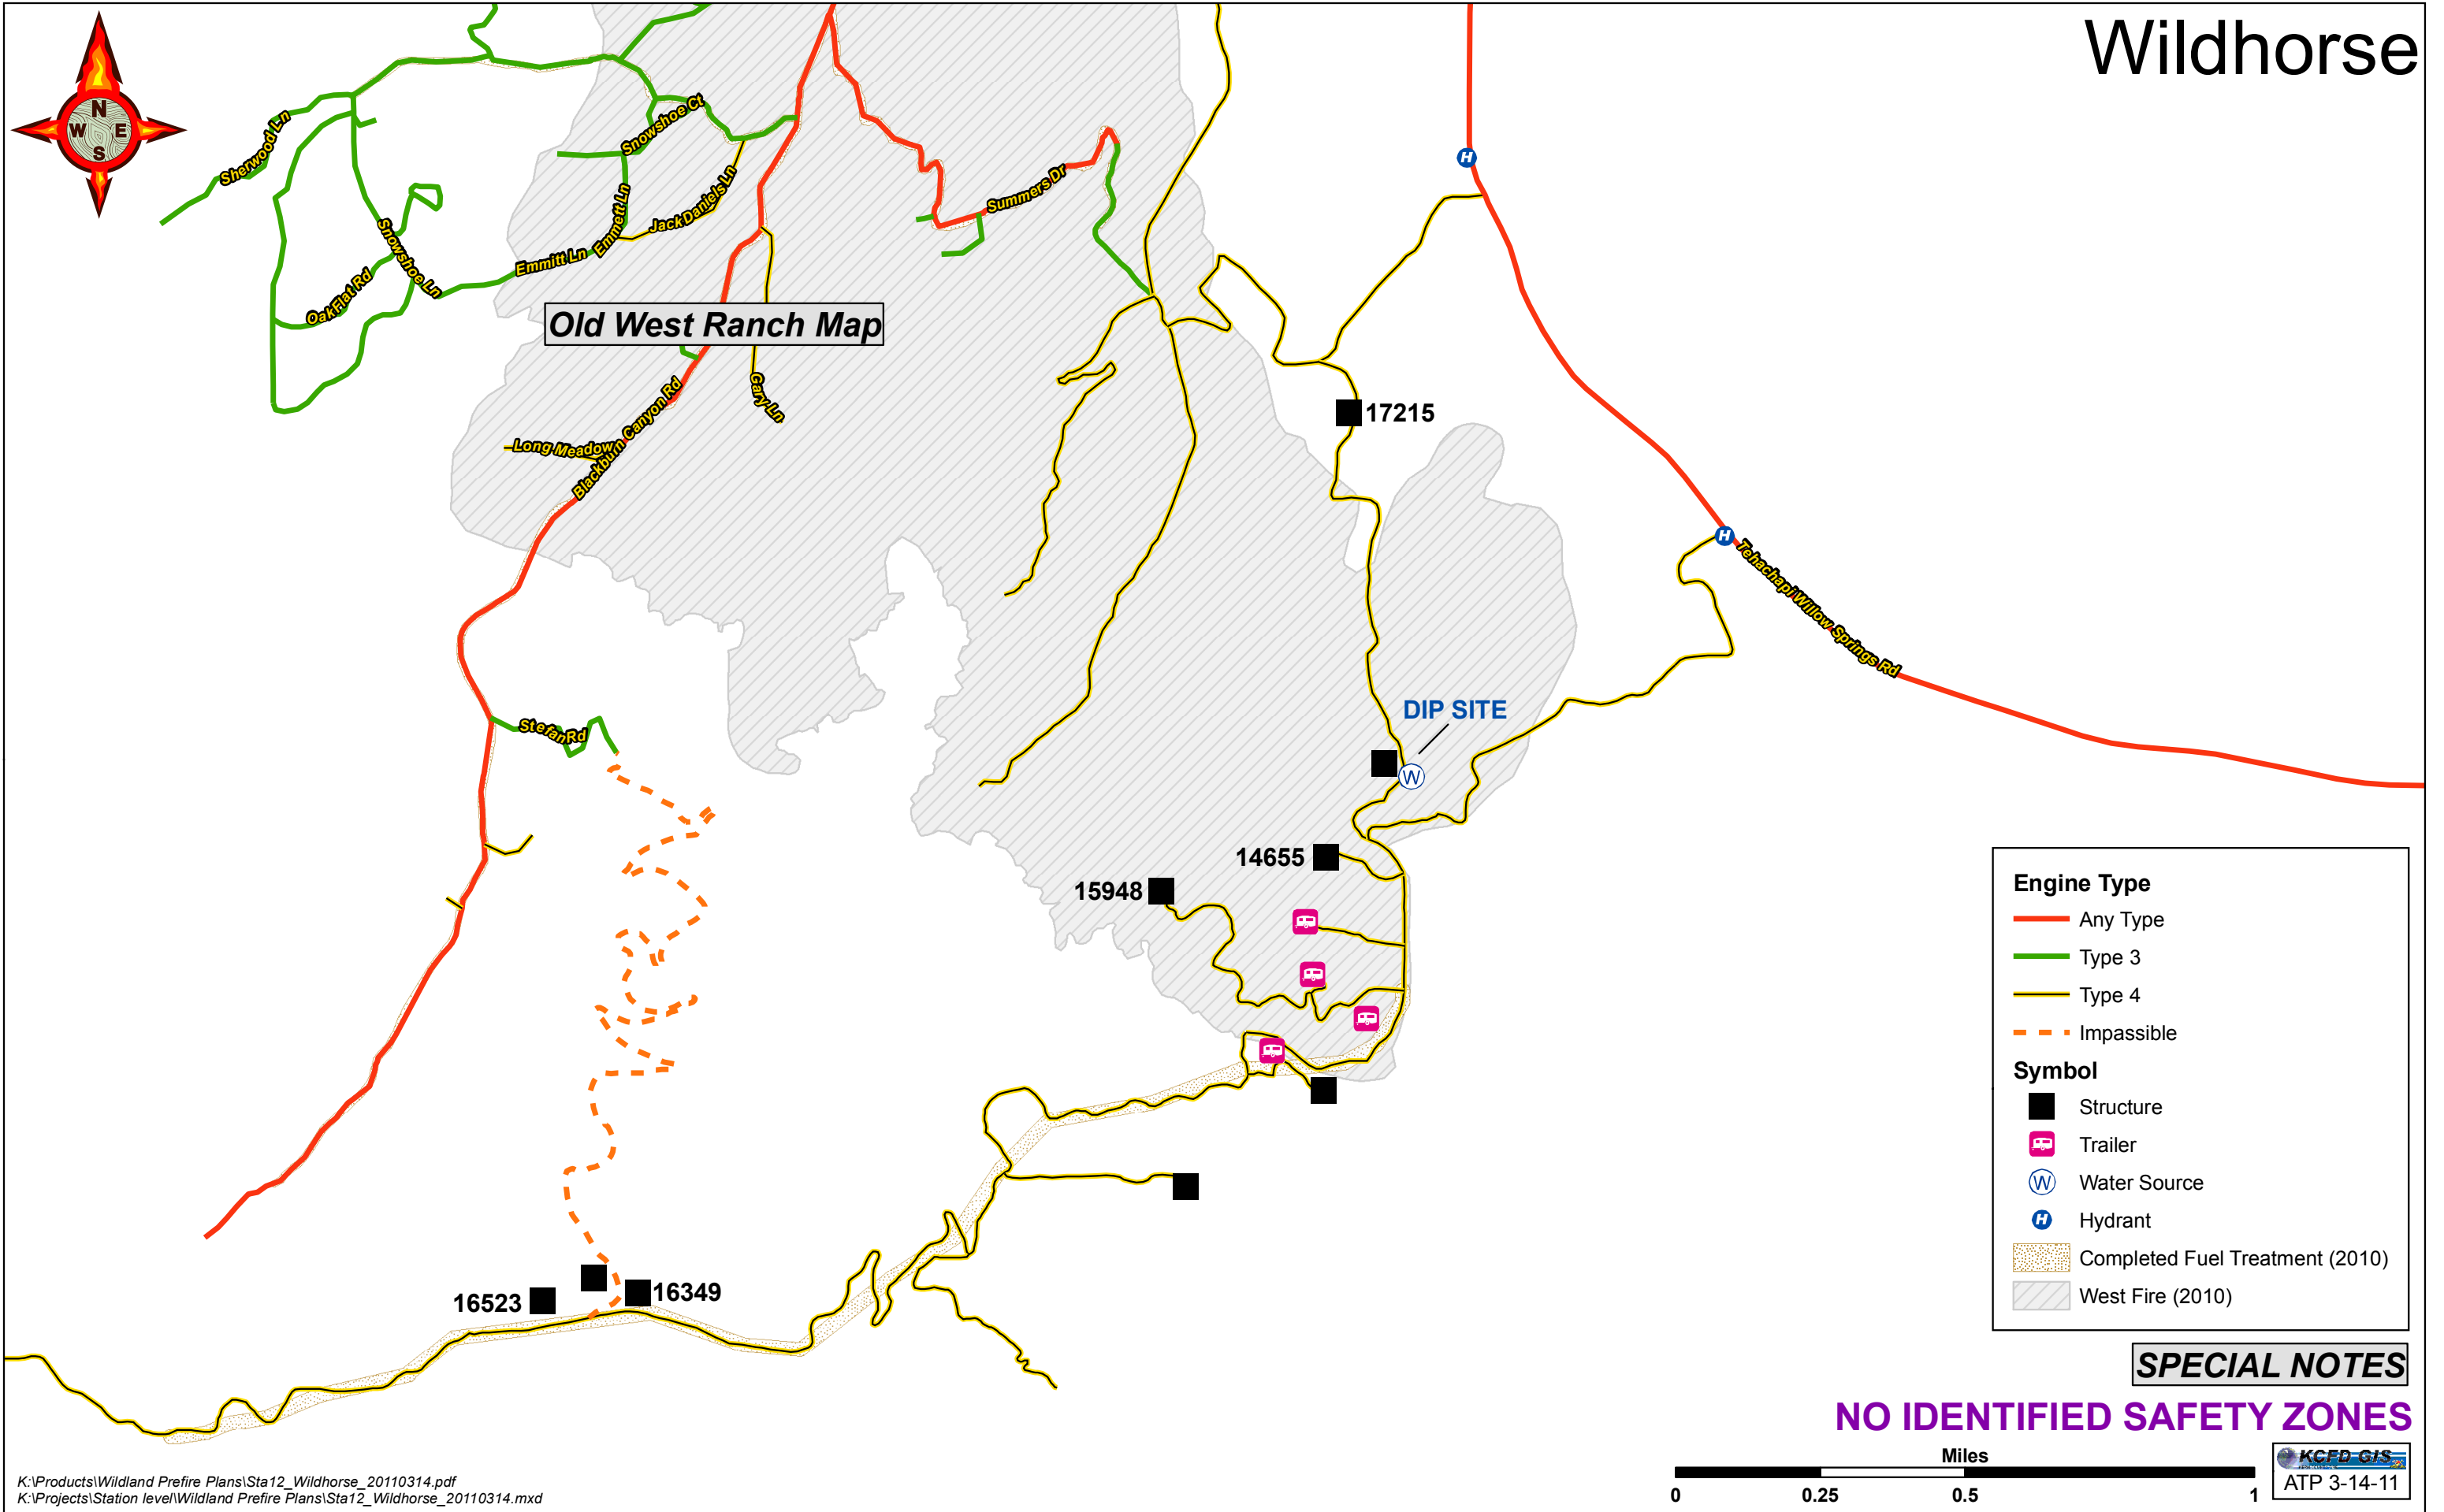

Wildhorse

Old West Ranch Map

17215

DIP SITE

15948

14655

16523

16349

SPECIAL NOTES

NO IDENTIFIED SAFETY ZONES