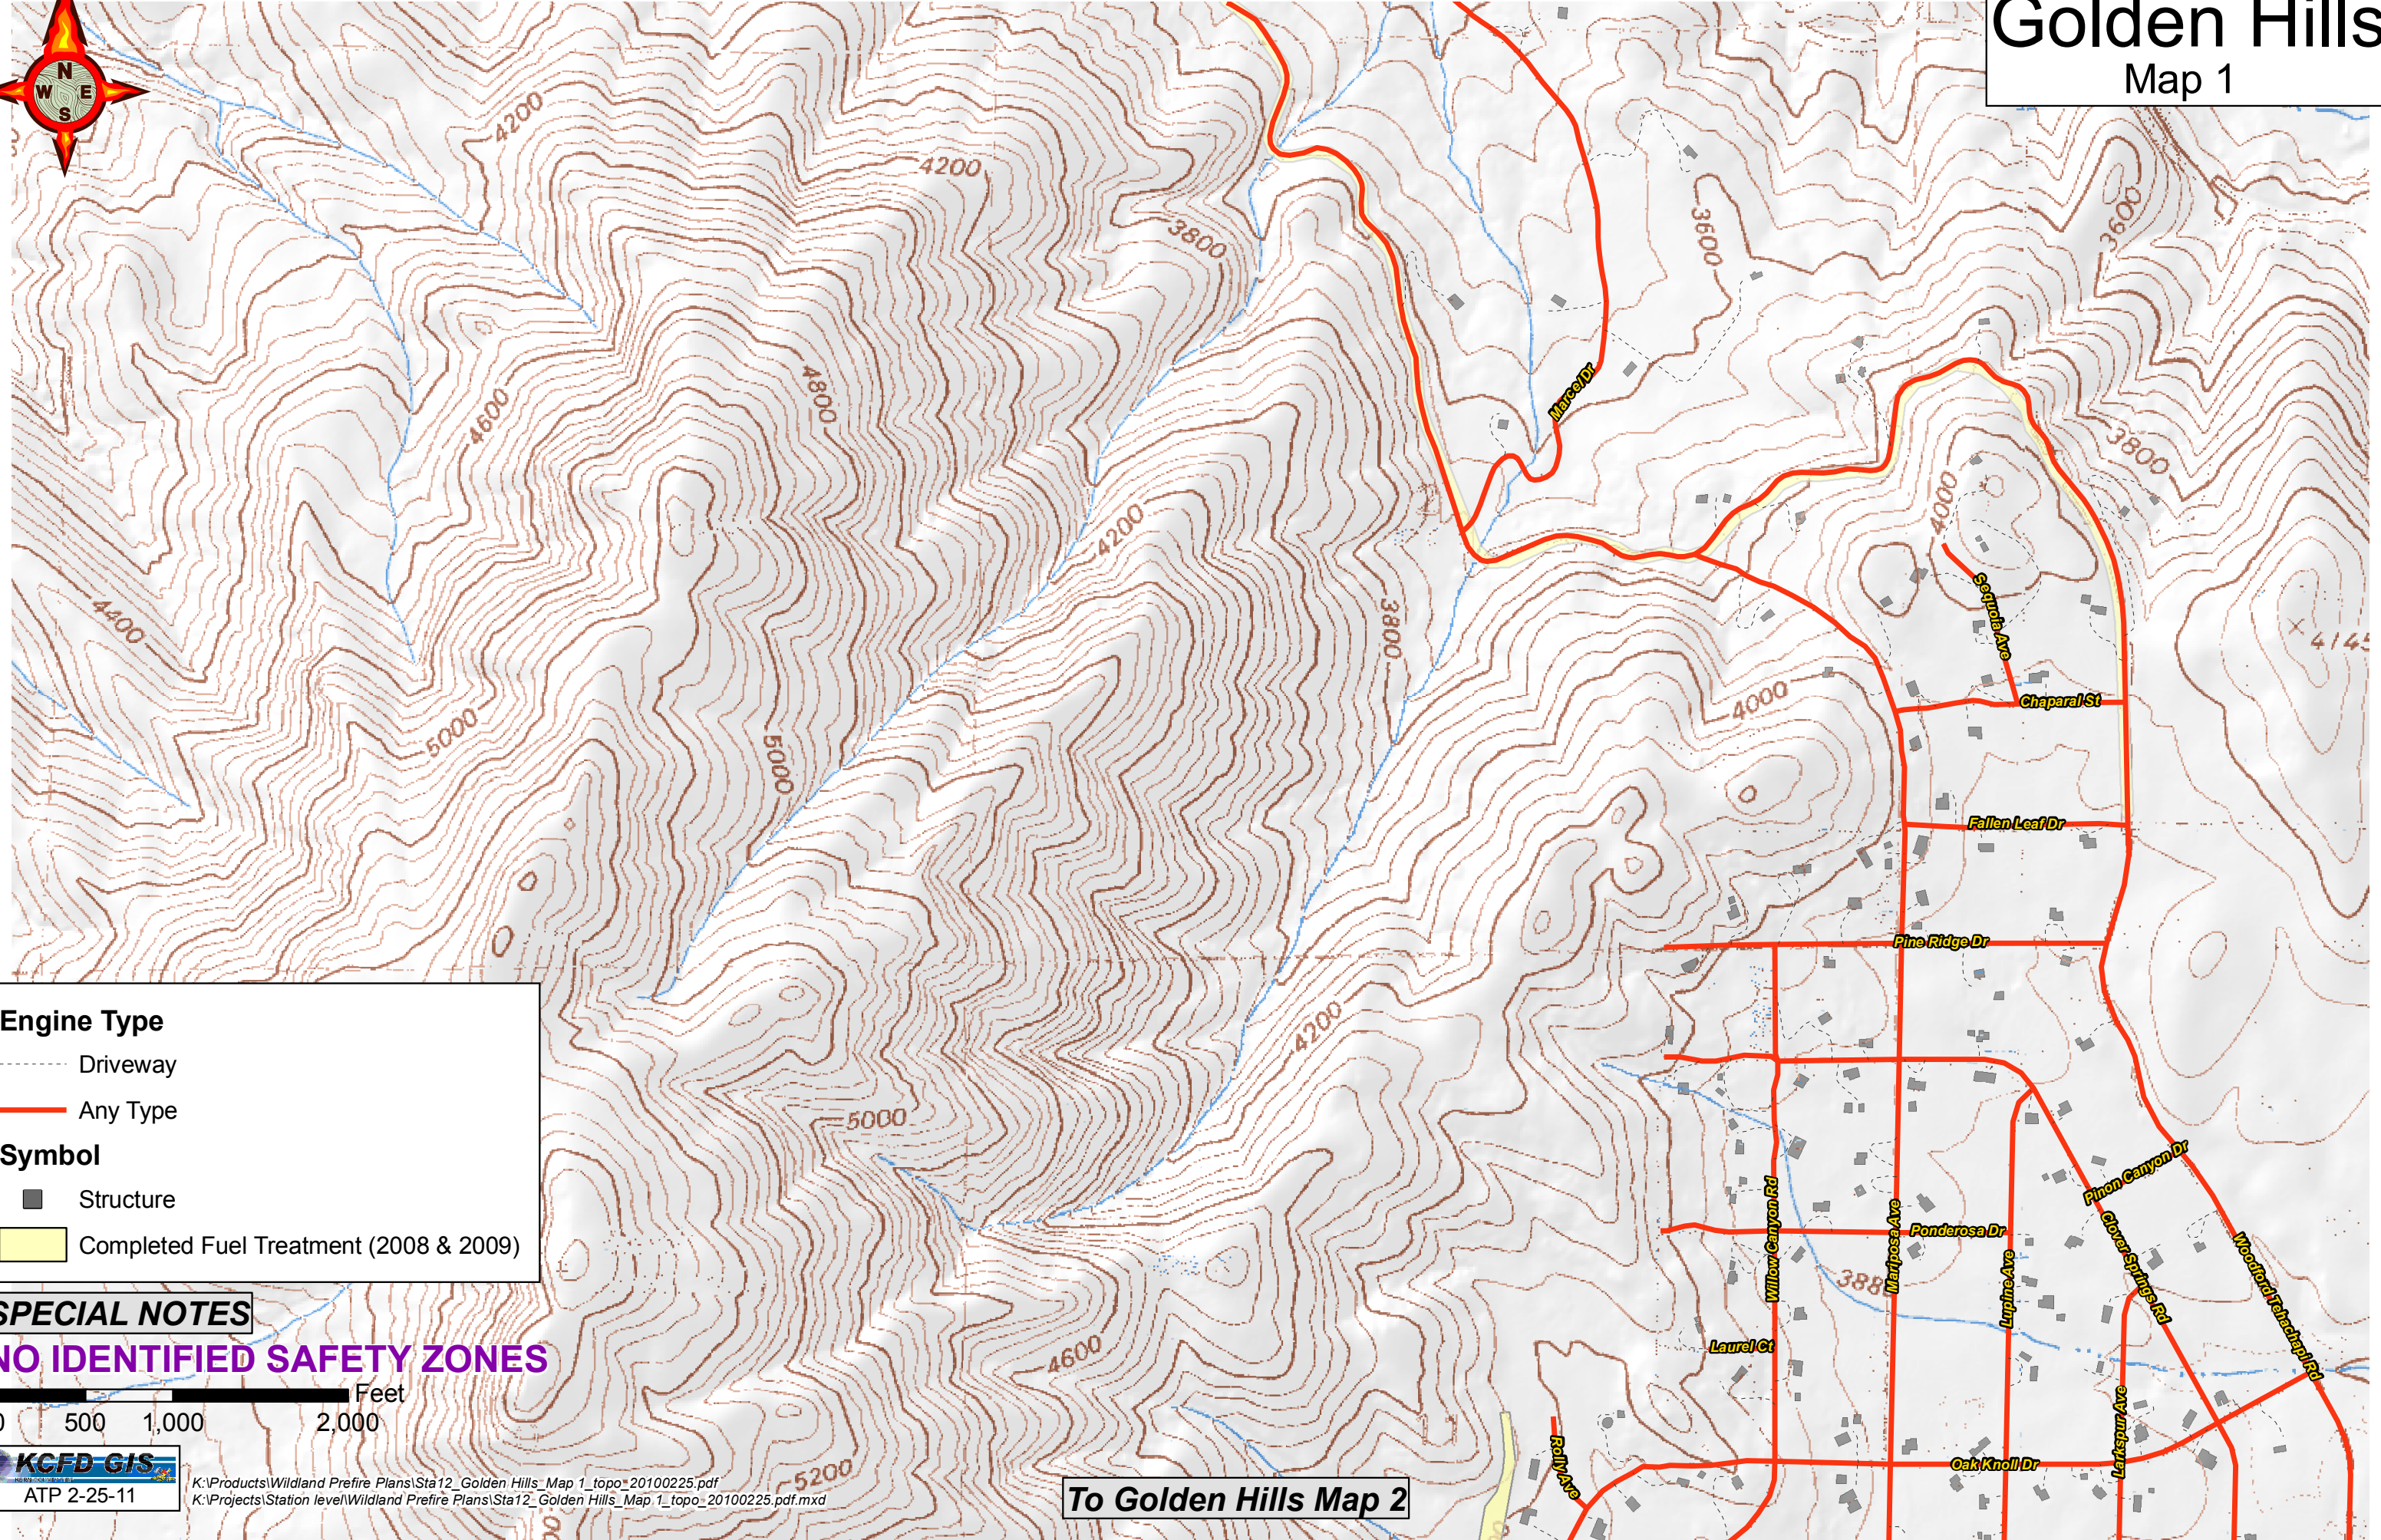

Golden Hills

Map 1

Engine Type

- Driveway
- Any Type

Symbol

- Structure
- Completed Fuel Treatment (2008 & 2009)

SPECIAL NOTES

NO IDENTIFIED SAFETY ZONES

K:\Products\Wildland Prefire Plans\Sta12_Golden Hills_Map 1_topo_20100225.pdf
K:\Projects\Station level\Wildland Prefire Plans\Sta12_Golden Hills_Map 1_topo_20100225.pdf.mxd

To Golden Hills Map 2