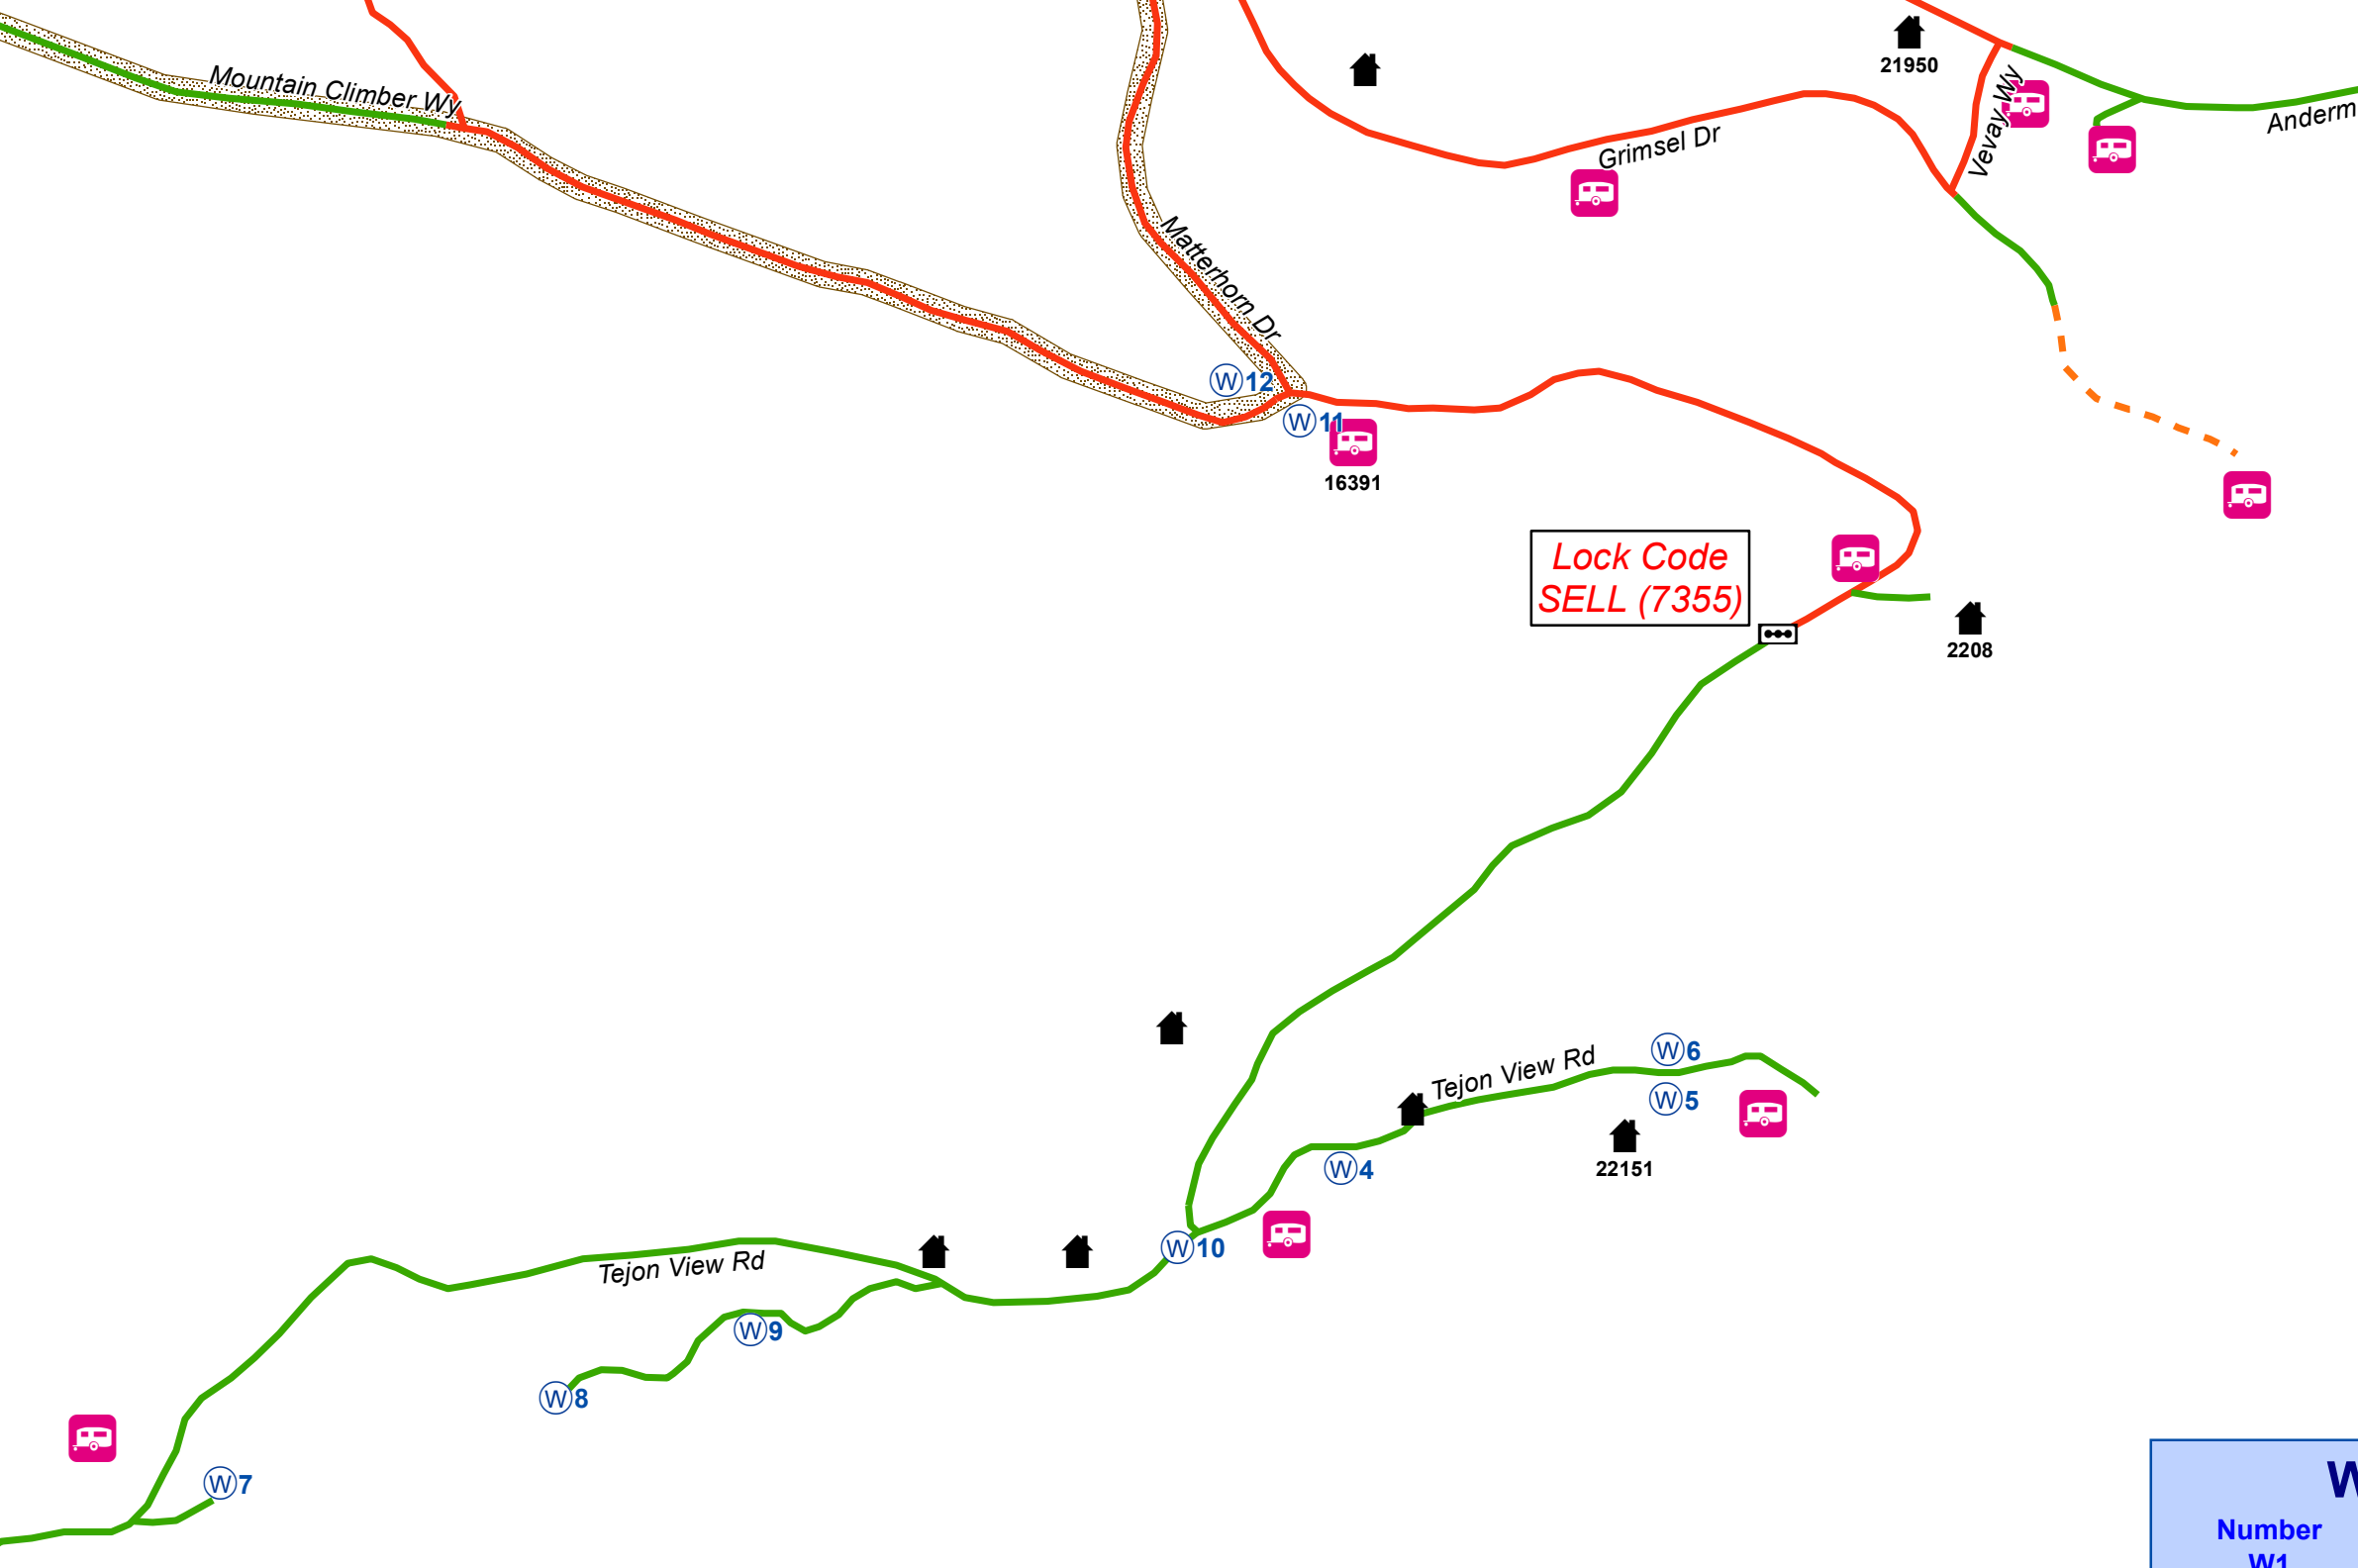

Alpine Forest

Map 8

Lock Code
SELL (7355)

Engine Type

- Any Type
- Type 3 or Smaller
- Type 4
- Impassible

Symbols

- Locked Gate
- Water Source (Numbered)
- Structure (Address Given)
- Trailer

Fuel Treatments

- Historic Fuel Break
- Road Brushing

SPECIAL NOTES

NO IDENTIFIED SAFETY ZONES

Water Source Details			
Number	Capacity (ga)	Connection (in)	Notes
W1	2500	2.5 NS	Tank
W2	3500	2.5 NS	Tank
W3	3500	2.5 NS	Tank
W4	5000	2.5 NS	Tank
W5	4200	2.5 NS	Tank
W6	4200	2.5 NS	Tank
W7	10000	2.5 NS	Tank
W8	2500	2.5 NS	Hydrant
W9	6000	2.5 NS	Tank
W10	4200	2.5 NS	Tank
W11	4200	2.5 NS	Tank
W12	5000	2.5 NS	Tank