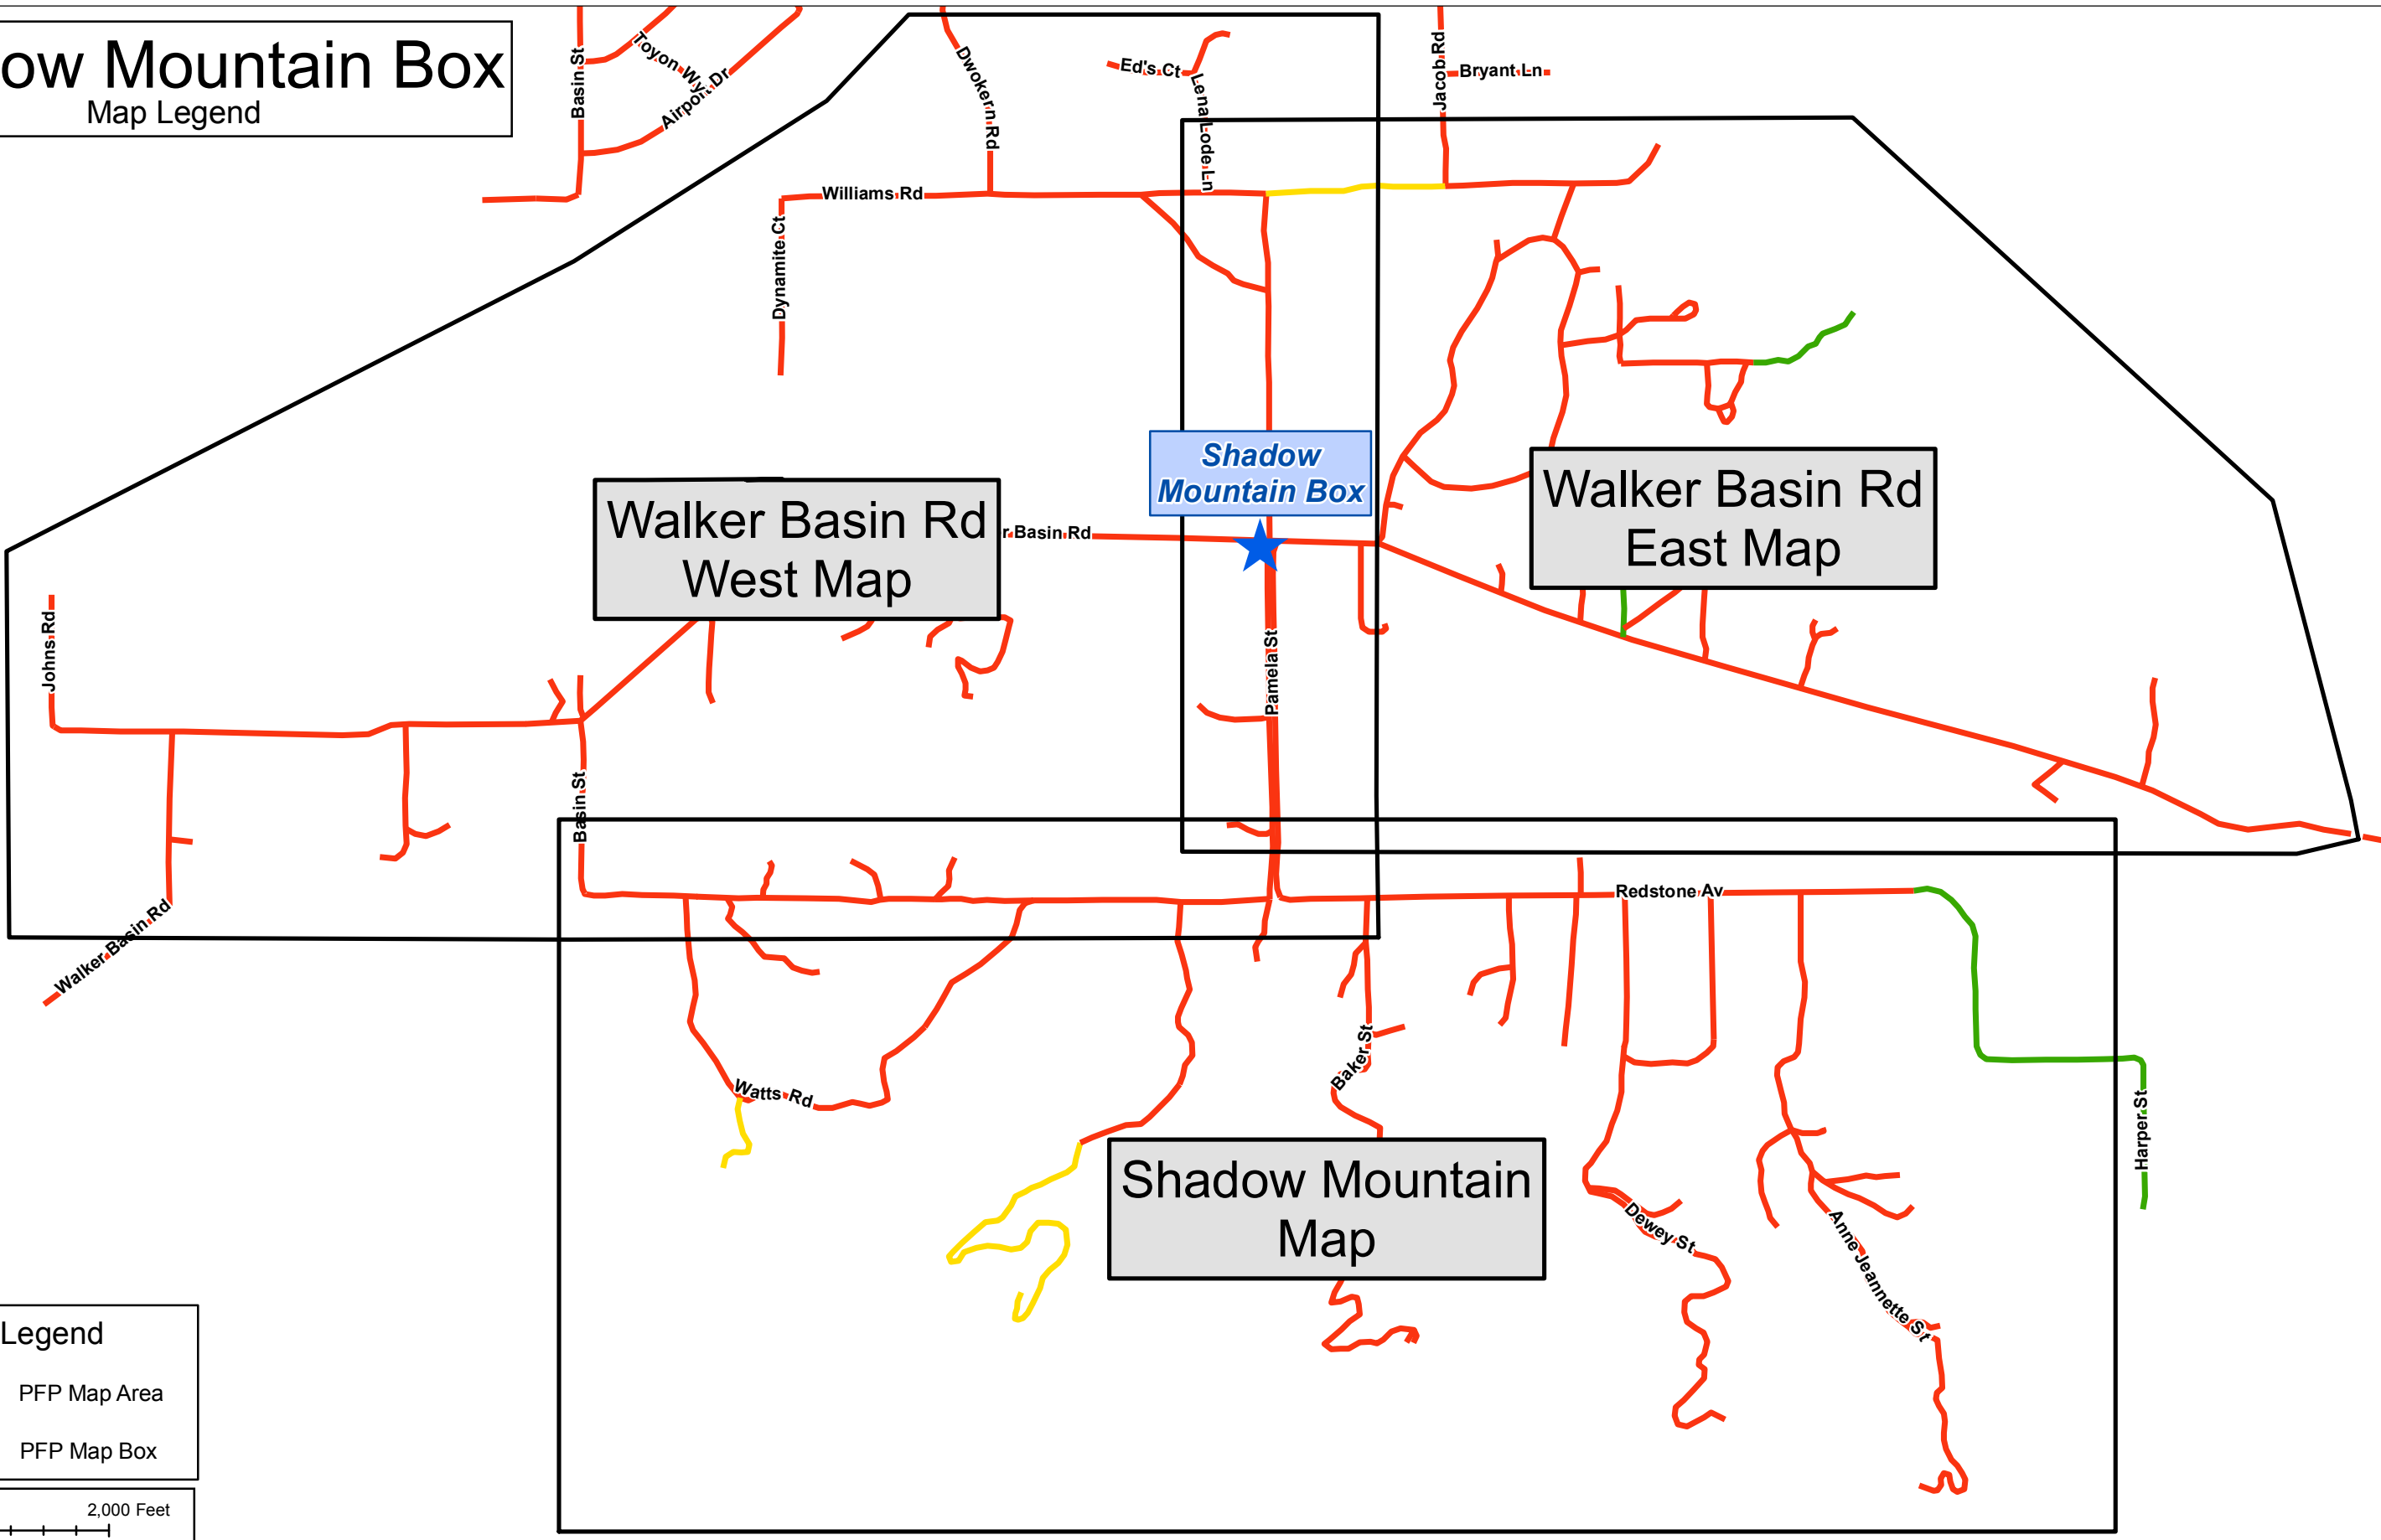

# Shadow Mountain Box

Map Legend

Walker Basin Rd  
West Map

Shadow  
Mountain Box

Walker Basin Rd  
East Map

Shadow Mountain  
Map

**Legend**

- PFP Map Area
- PFP Map Box

0 500 1,000 2,000 Feet