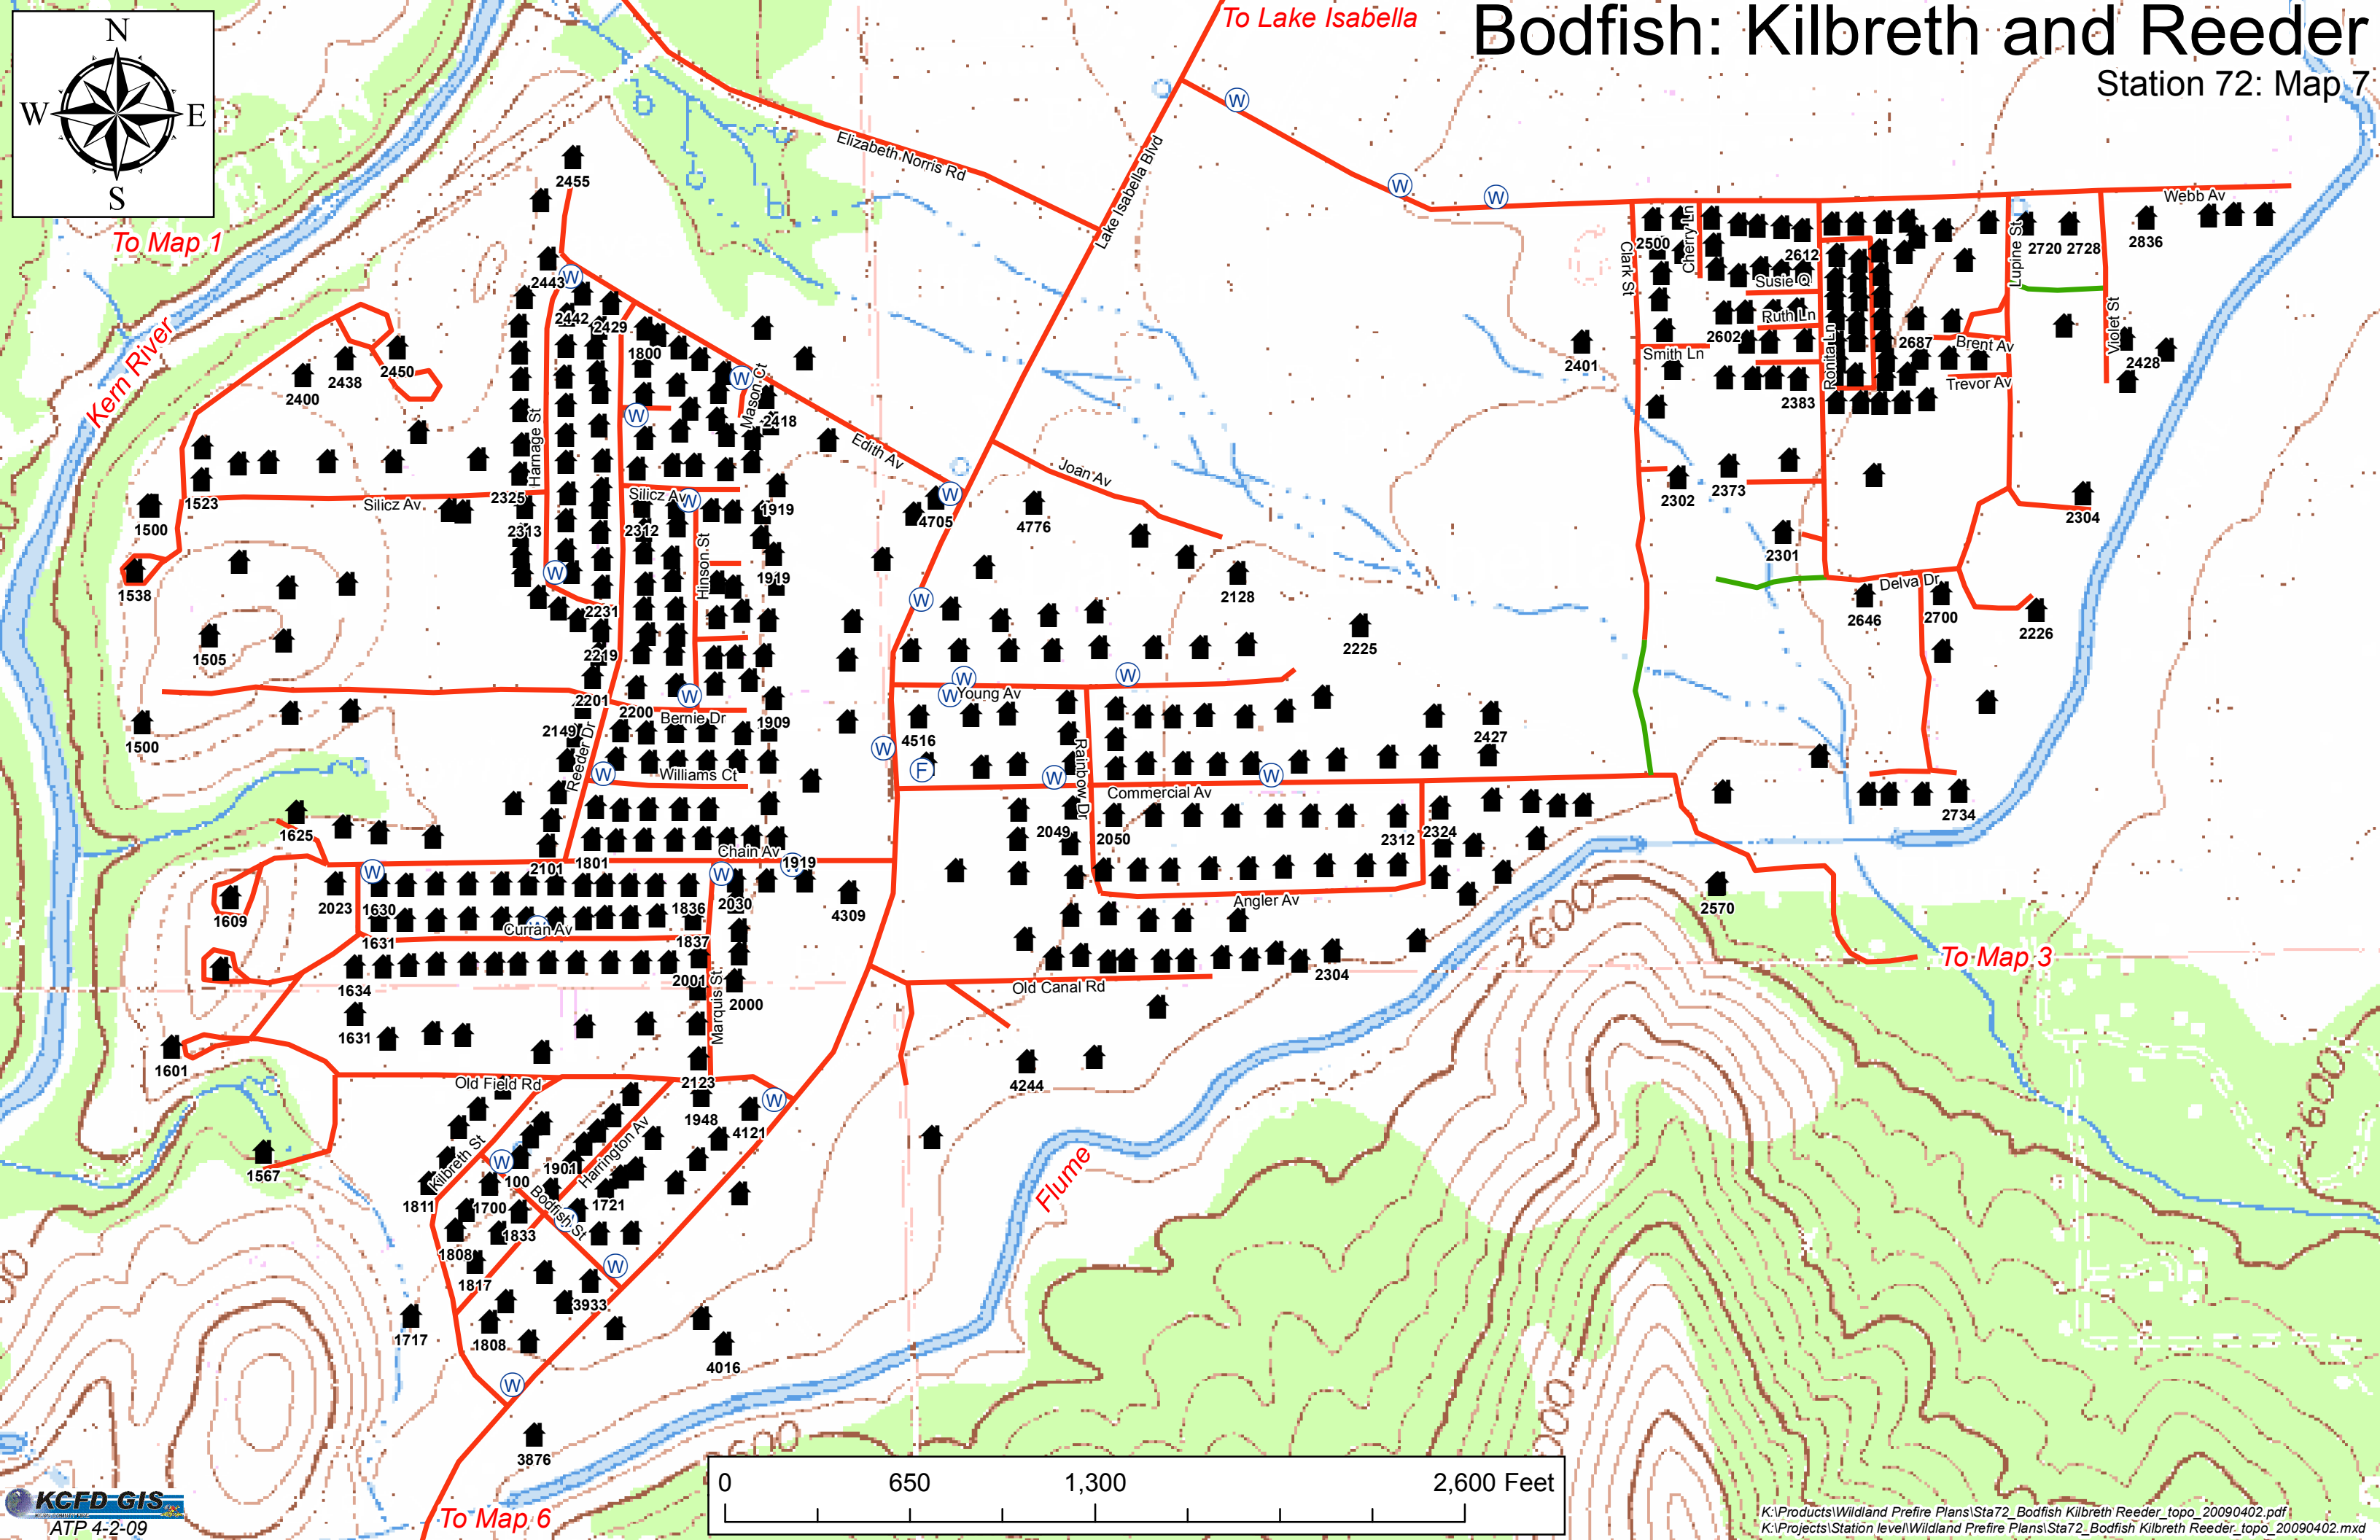

# Bodfish: Kilbreth and Reeder

Station 72: Map 7

To Map 1

To Lake Isabella

To Map 3

To Map 6