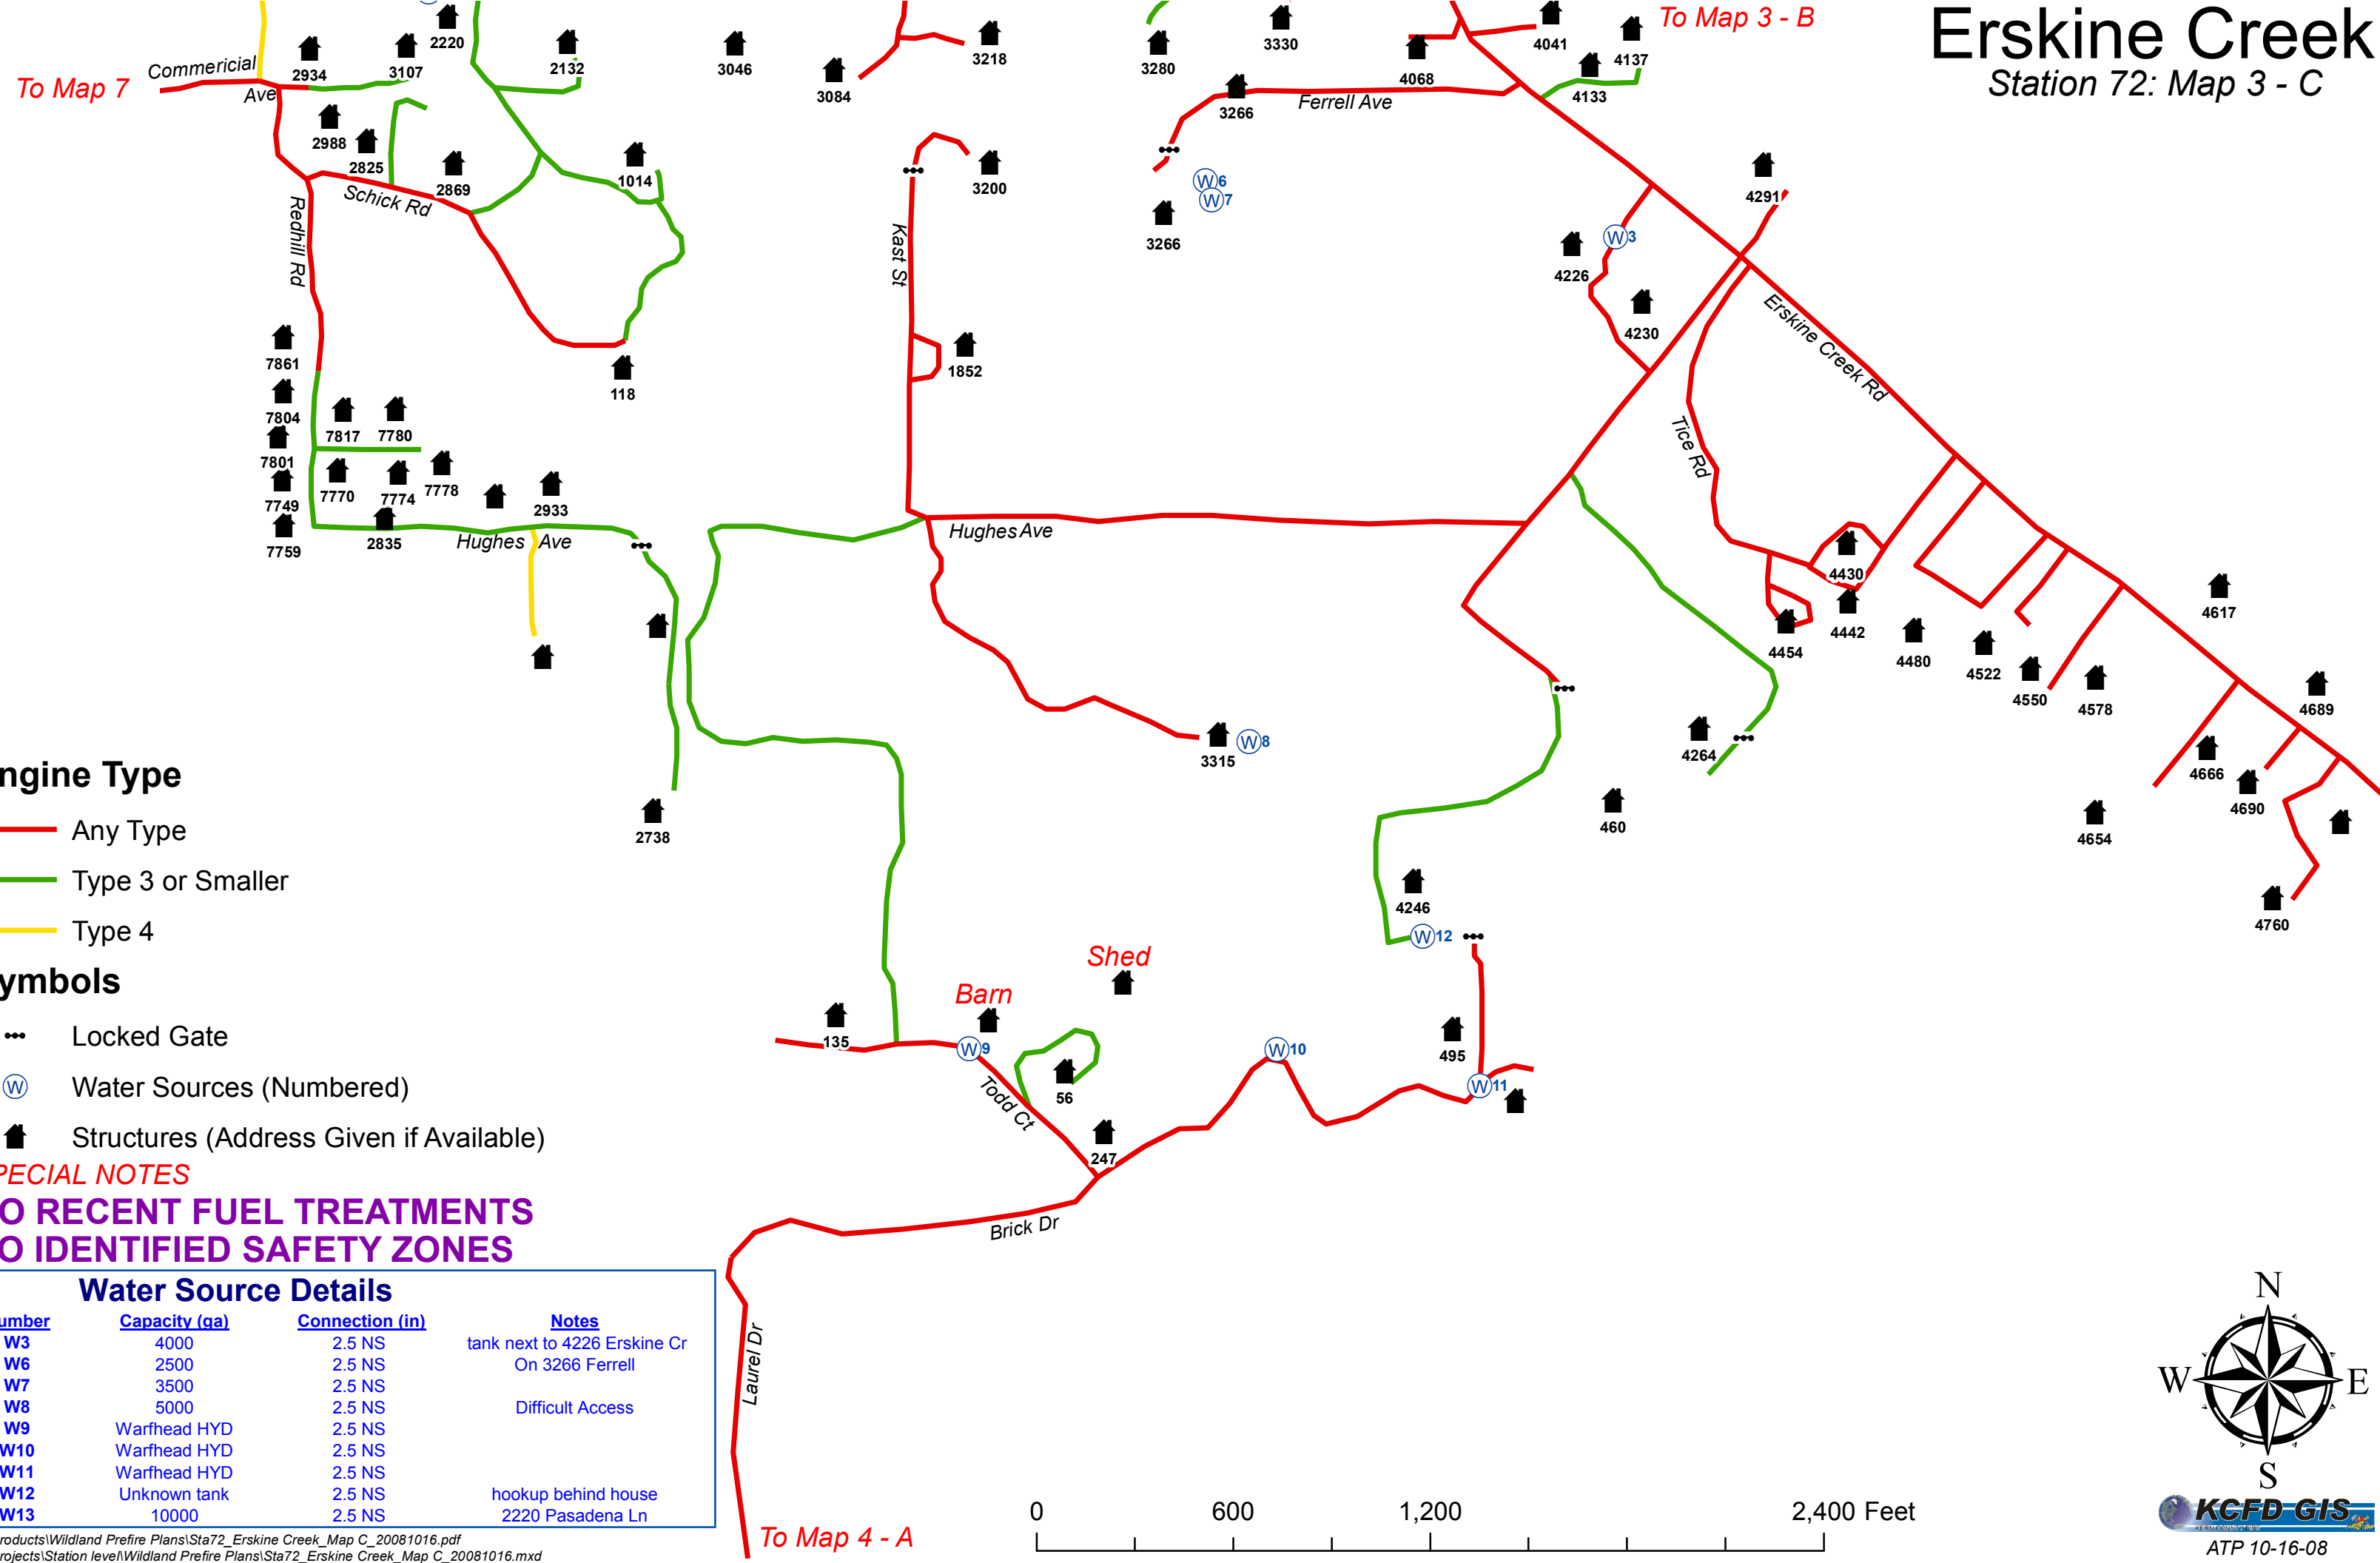

Erskine Creek

Station 72: Map 3 - C

To Map 7

To Map 3 - B

Engine Type

- Any Type
- Type 3 or Smaller
- Type 4

Symbols

- ⋯ Locked Gate
- Ⓜ Water Sources (Numbered)
- 🏠 Structures (Address Given if Available)

SPECIAL NOTES
NO RECENT FUEL TREATMENTS
NO IDENTIFIED SAFETY ZONES

Water Source Details

Number	Capacity (ga)	Connection (in)	Notes
W3	4000	2.5 NS	tank next to 4226 Erskine Cr
W6	2500	2.5 NS	On 3266 Ferrell
W7	3500	2.5 NS	
W8	5000	2.5 NS	Difficult Access
W9	Warhead HYD	2.5 NS	
W10	Warhead HYD	2.5 NS	
W11	Warhead HYD	2.5 NS	
W12	Unknown tank	2.5 NS	hookup behind house
W13	10000	2.5 NS	2220 Pasadena Ln

To Map 4 - A