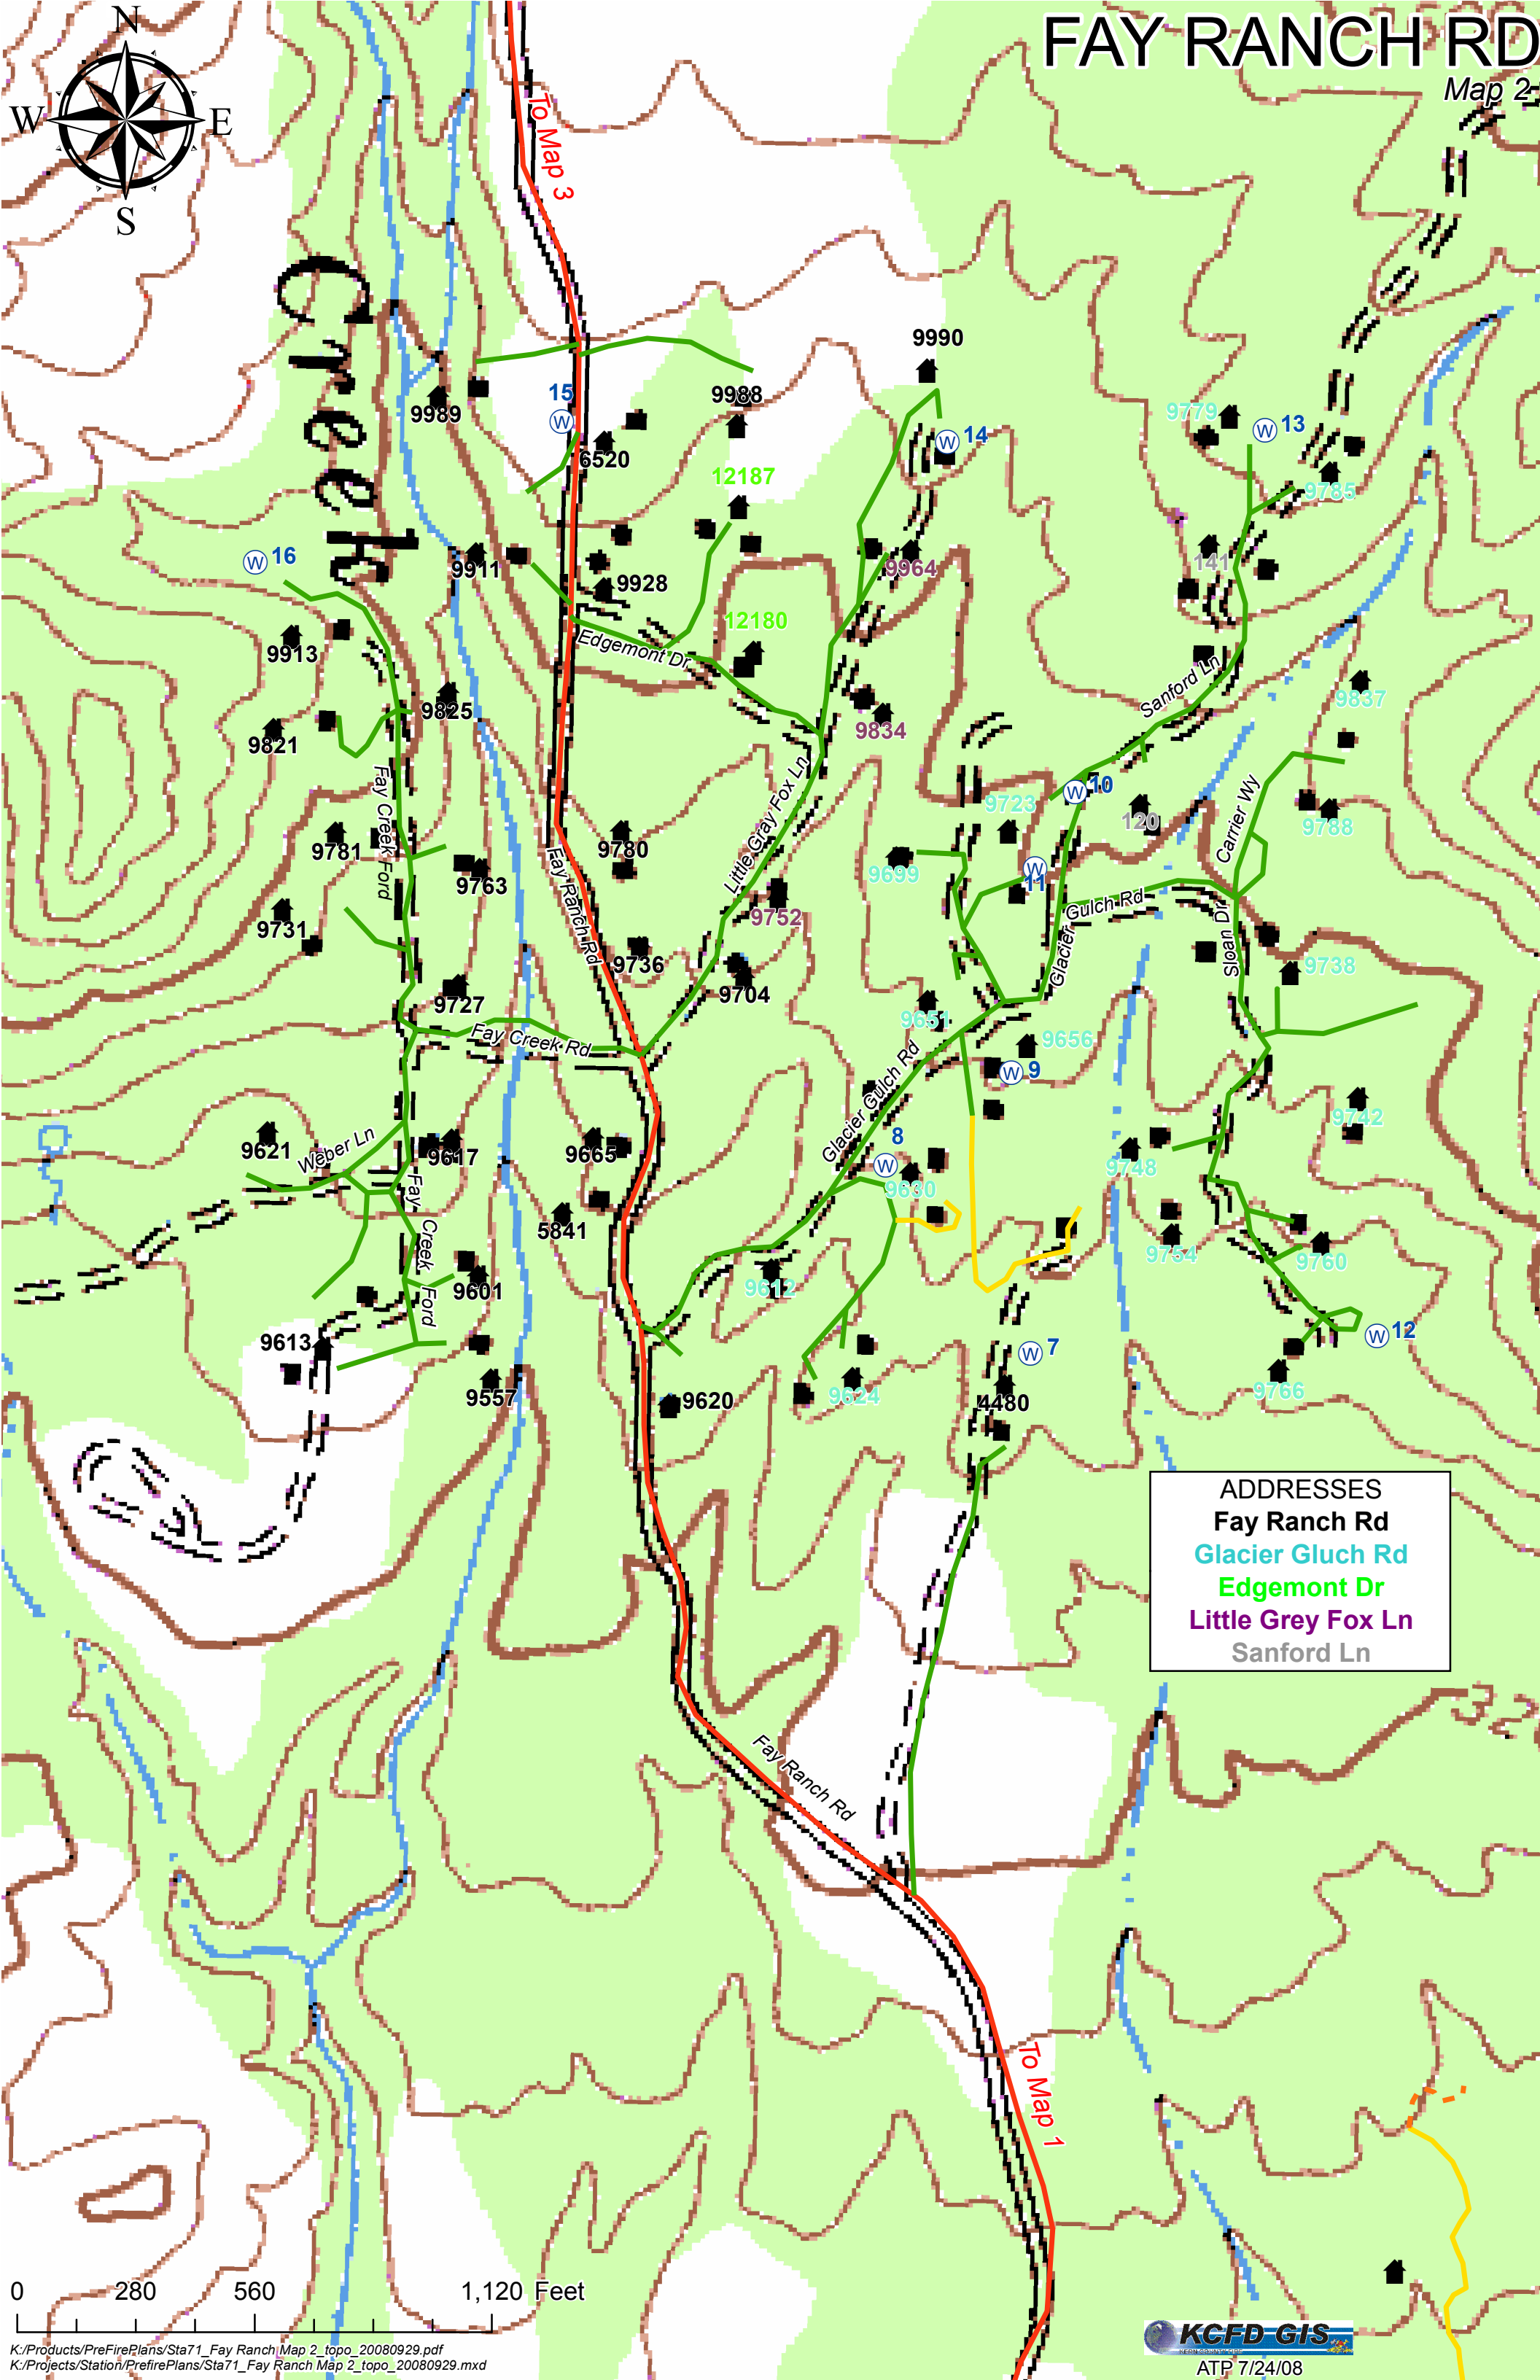

# FAY RANCH RD

Map 2

ADDRESSES  
Fay Ranch Rd  
Glacier Gulch Rd  
Edgemont Dr  
Little Grey Fox Ln  
Sanford Ln

0 280 560 1,120 Feet