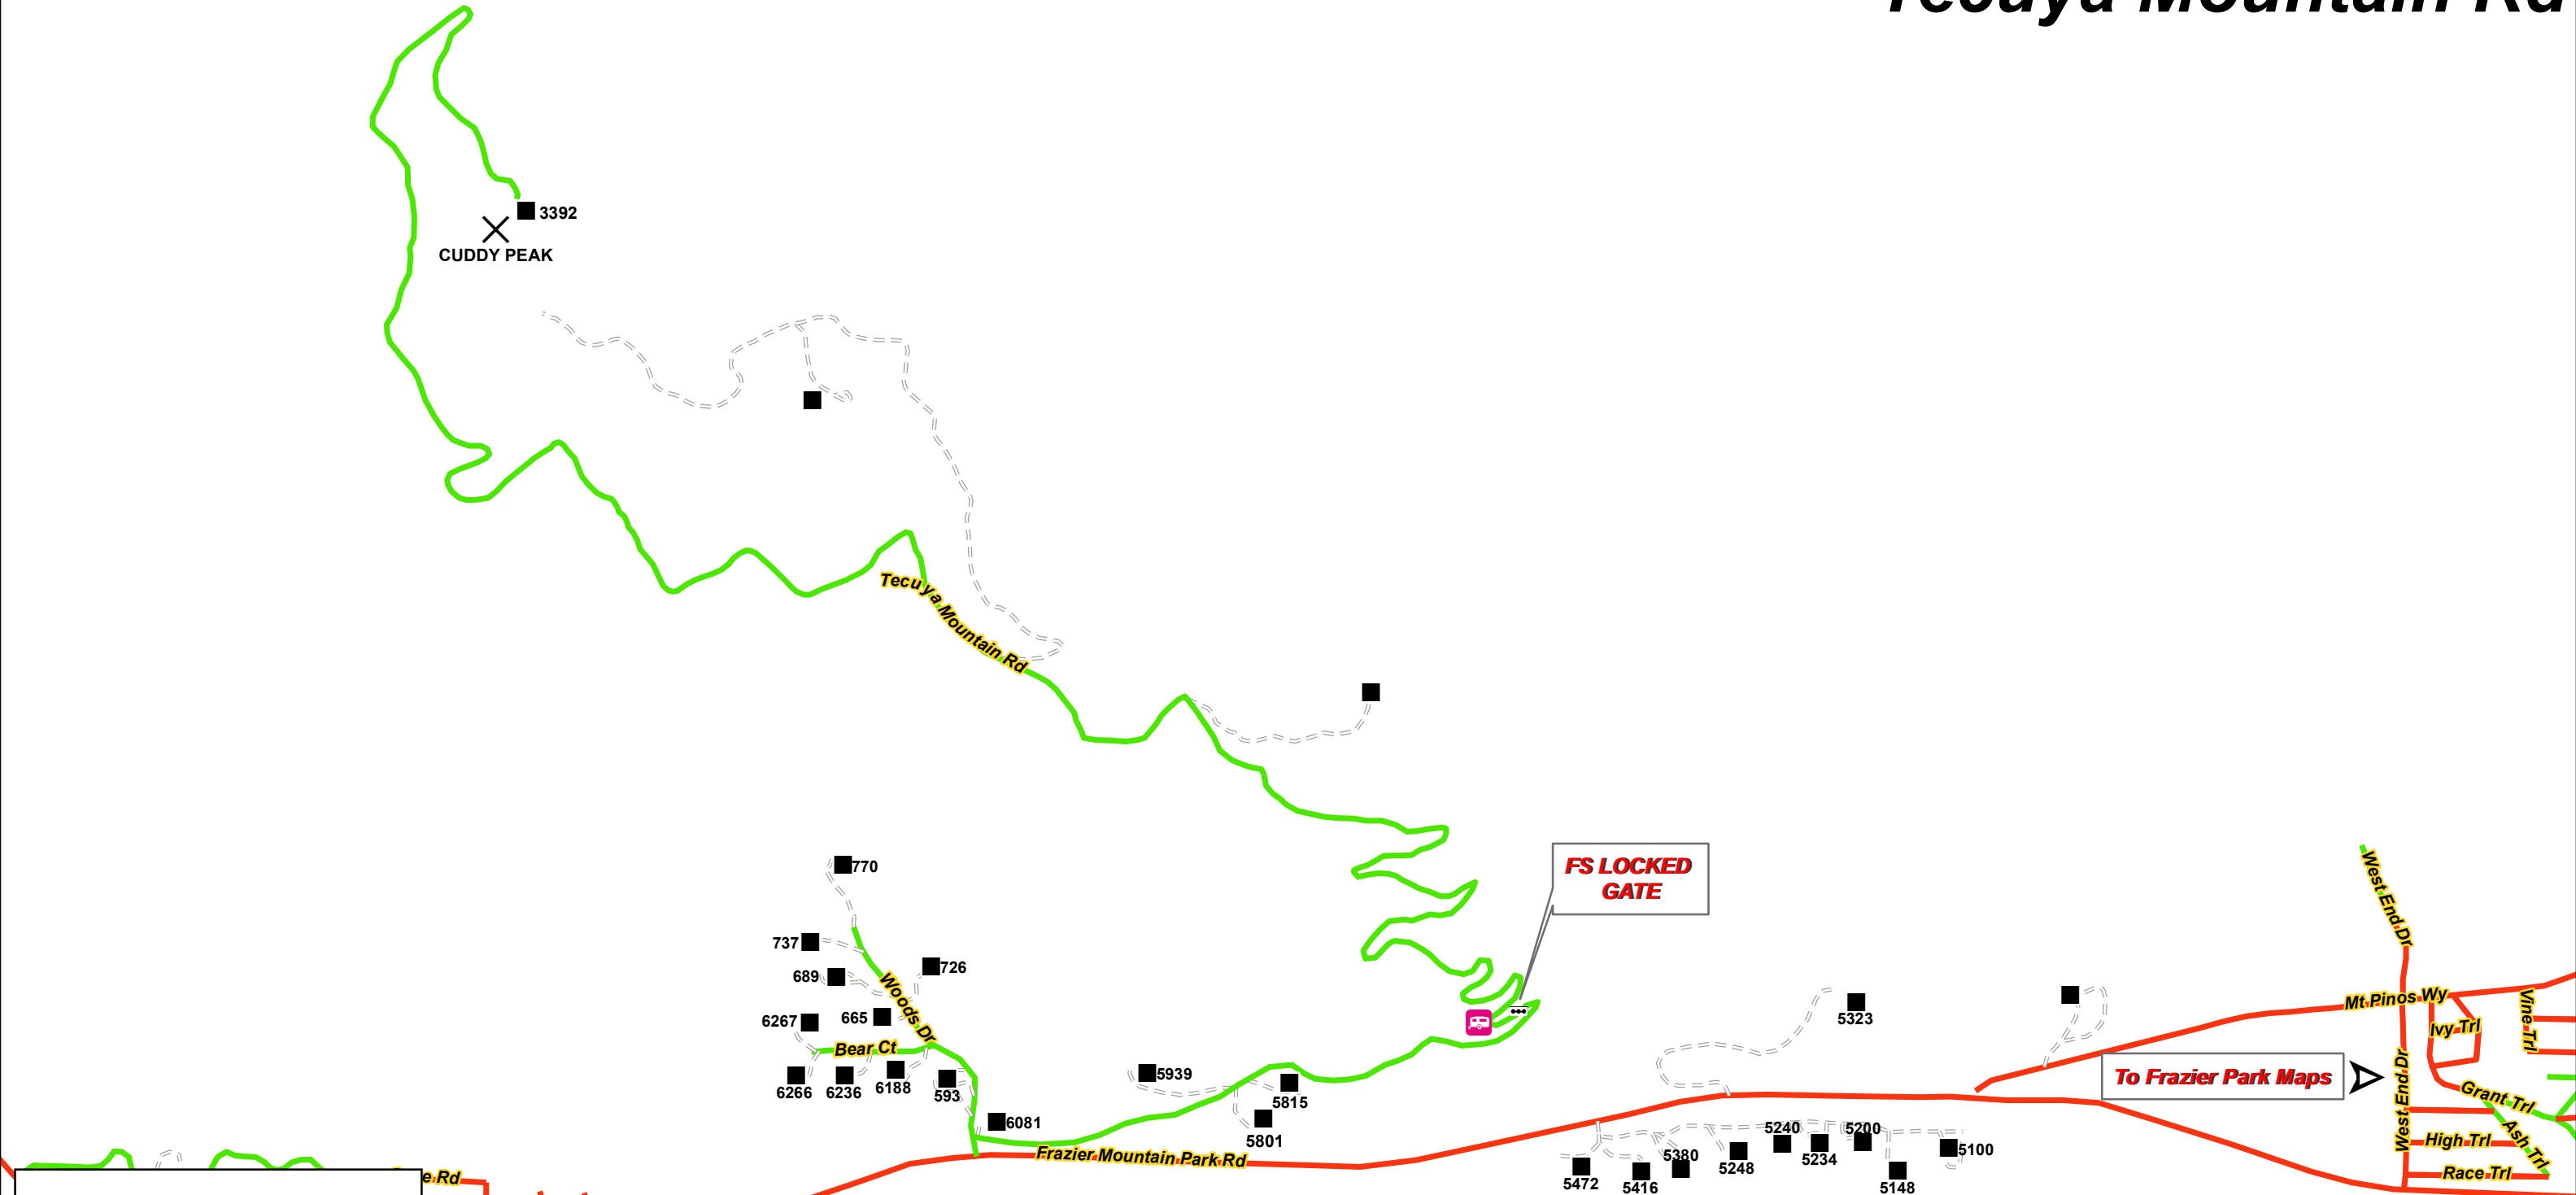

Tecuya Mountain Rd

Symbol

- Structure (Address Given)
- ⊙ Water Source (Numbered)
- Driveway

Engine Type

- Any Type
- Type 3 or Smaller

SPECIAL NOTES

NO RECENT FUEL TREATMENTS

NO IDENTIFIED SAFETY ZONES