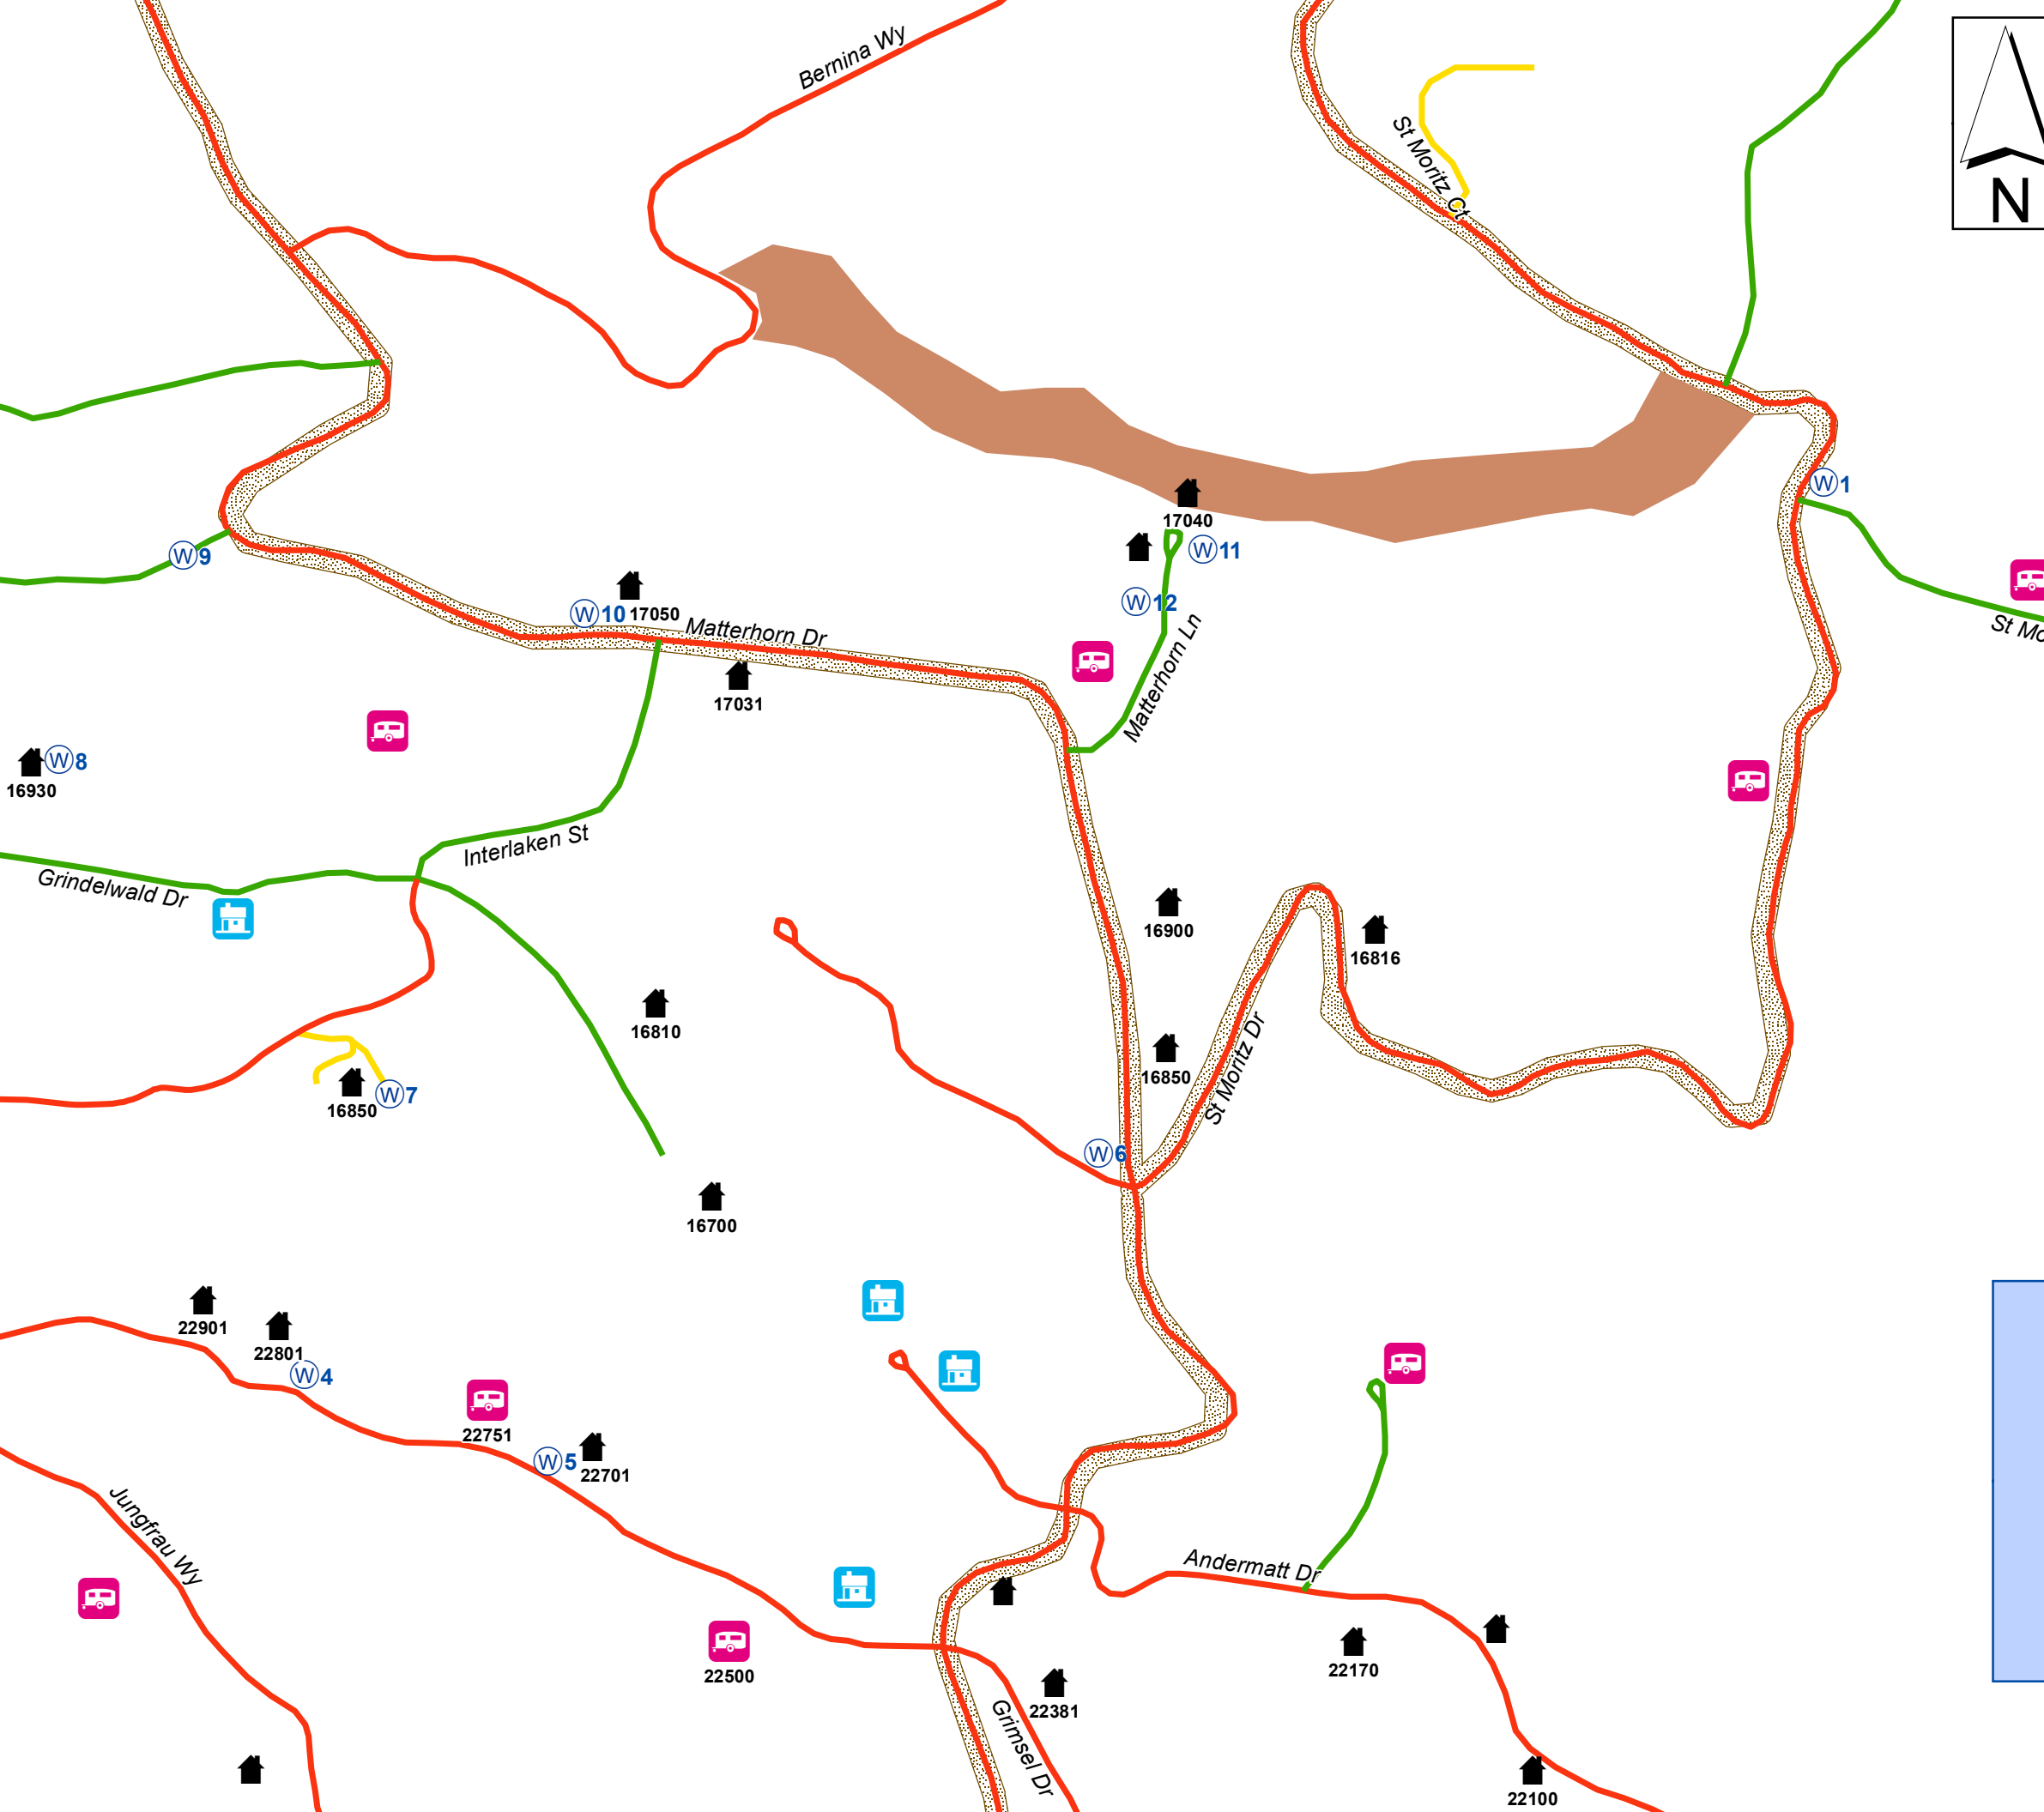

Alpine Forest

Map 6

Engine Type	Symbols
Any Type	Helispot
Type 3 or Smaller	Water Source (Numbered)
Type 4	Structure (Address Given)
Impassible	Cabin
Historic Fuel Break	Trailer
Road Brushing	SPECIAL NOTES

NO IDENTIFIED SAFETY ZONES

Water Source Details			
Number	Capacity (ga)	Connection (in)	Notes
W1	Unknown	2.5 NS	Tank
W2	3500	2.5 NS	Tank
W3	10000	2.5 NS	Tank
W4	4500	2.5 NS	Tank
W5	2500	2.5 NS	Tank
W6	5000	2.5 NS	Tank
W7	5000	2.5 NS	Tank
W8	2500	2.5 NS	Tank
W9	5000	2.5 NS	Tank
W10	2500	2.5 NS	Tank
W11	4000	2.5 NS	Tank
W12	5000	2.5 NS	Tank

K:\Products\Wildland Prefire Plans\Sta12_Alpine Forest_Map 6_20100222.pdf
K:\Projects\Station level\Wildland Prefire Plans\Sta12_Alpine Forest_Map 6_20100222.mxd