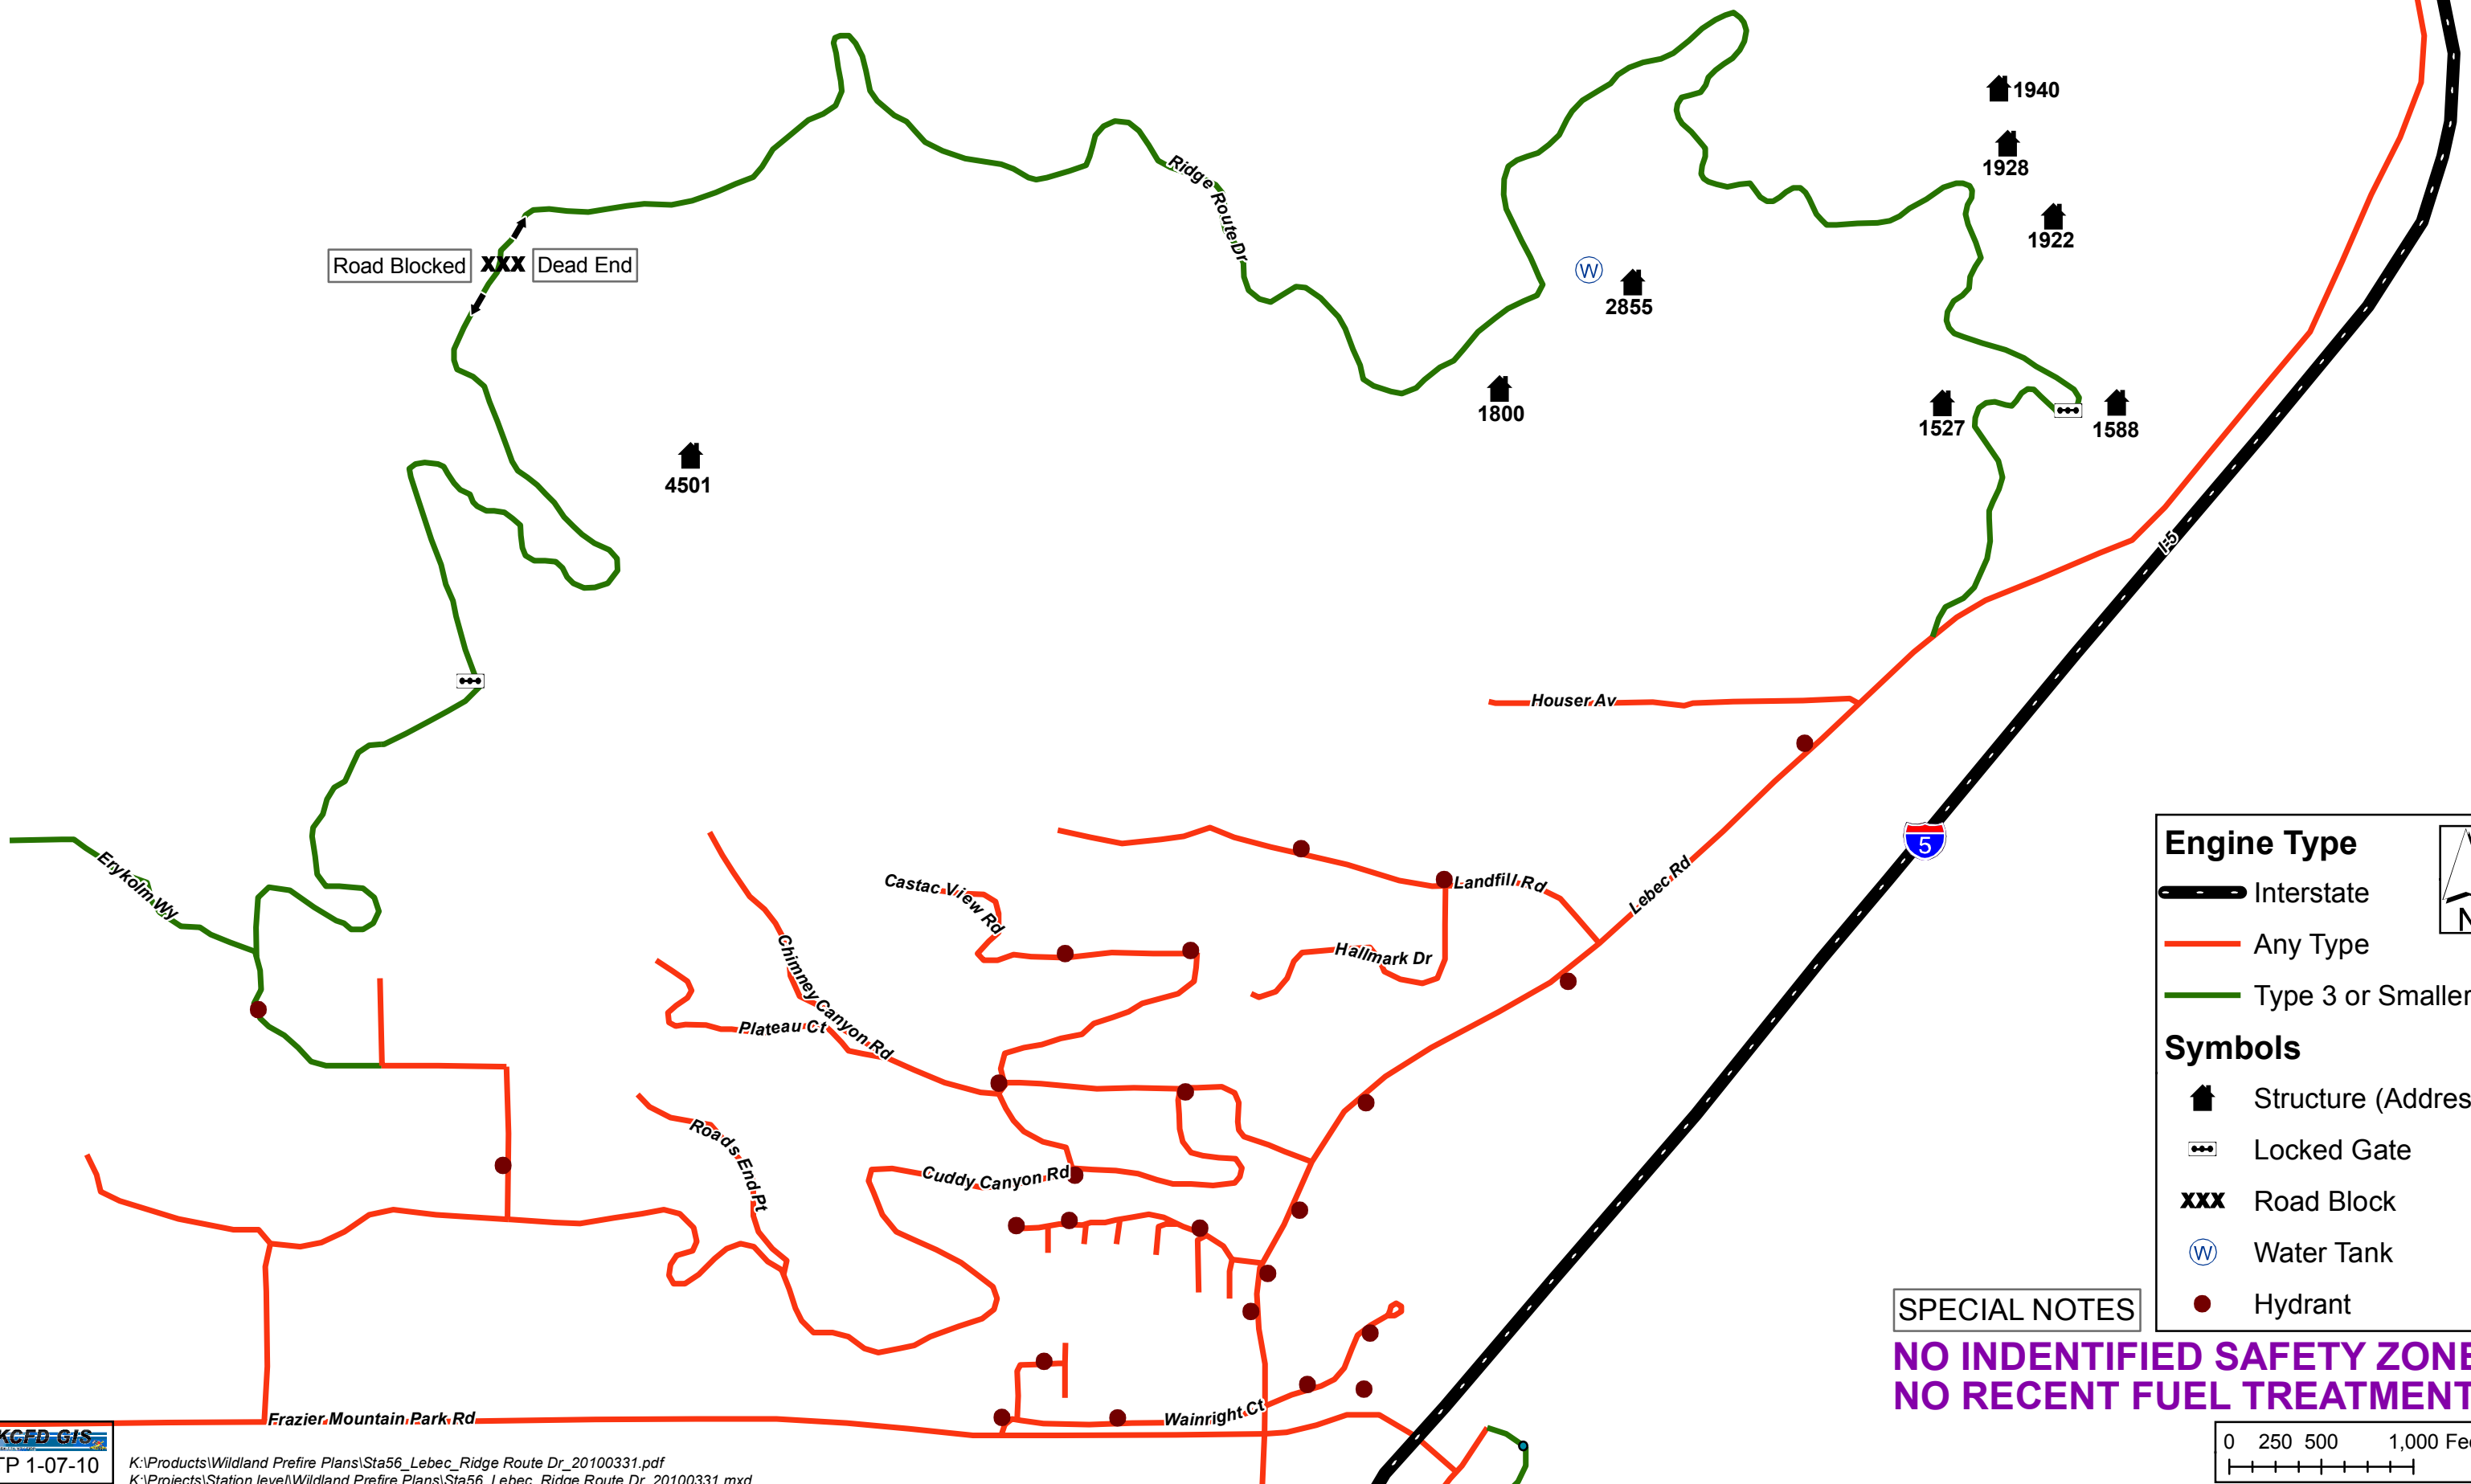

Ridge Route Drive

Engine Type

- Interstate
- Any Type
- Type 3 or Smaller

Symbols

- Structure (Address)
- Locked Gate
- Road Block
- Water Tank
- Hydrant

SPECIAL NOTES

**NO IDENTIFIED SAFETY ZONES
NO RECENT FUEL TREATMENTS**