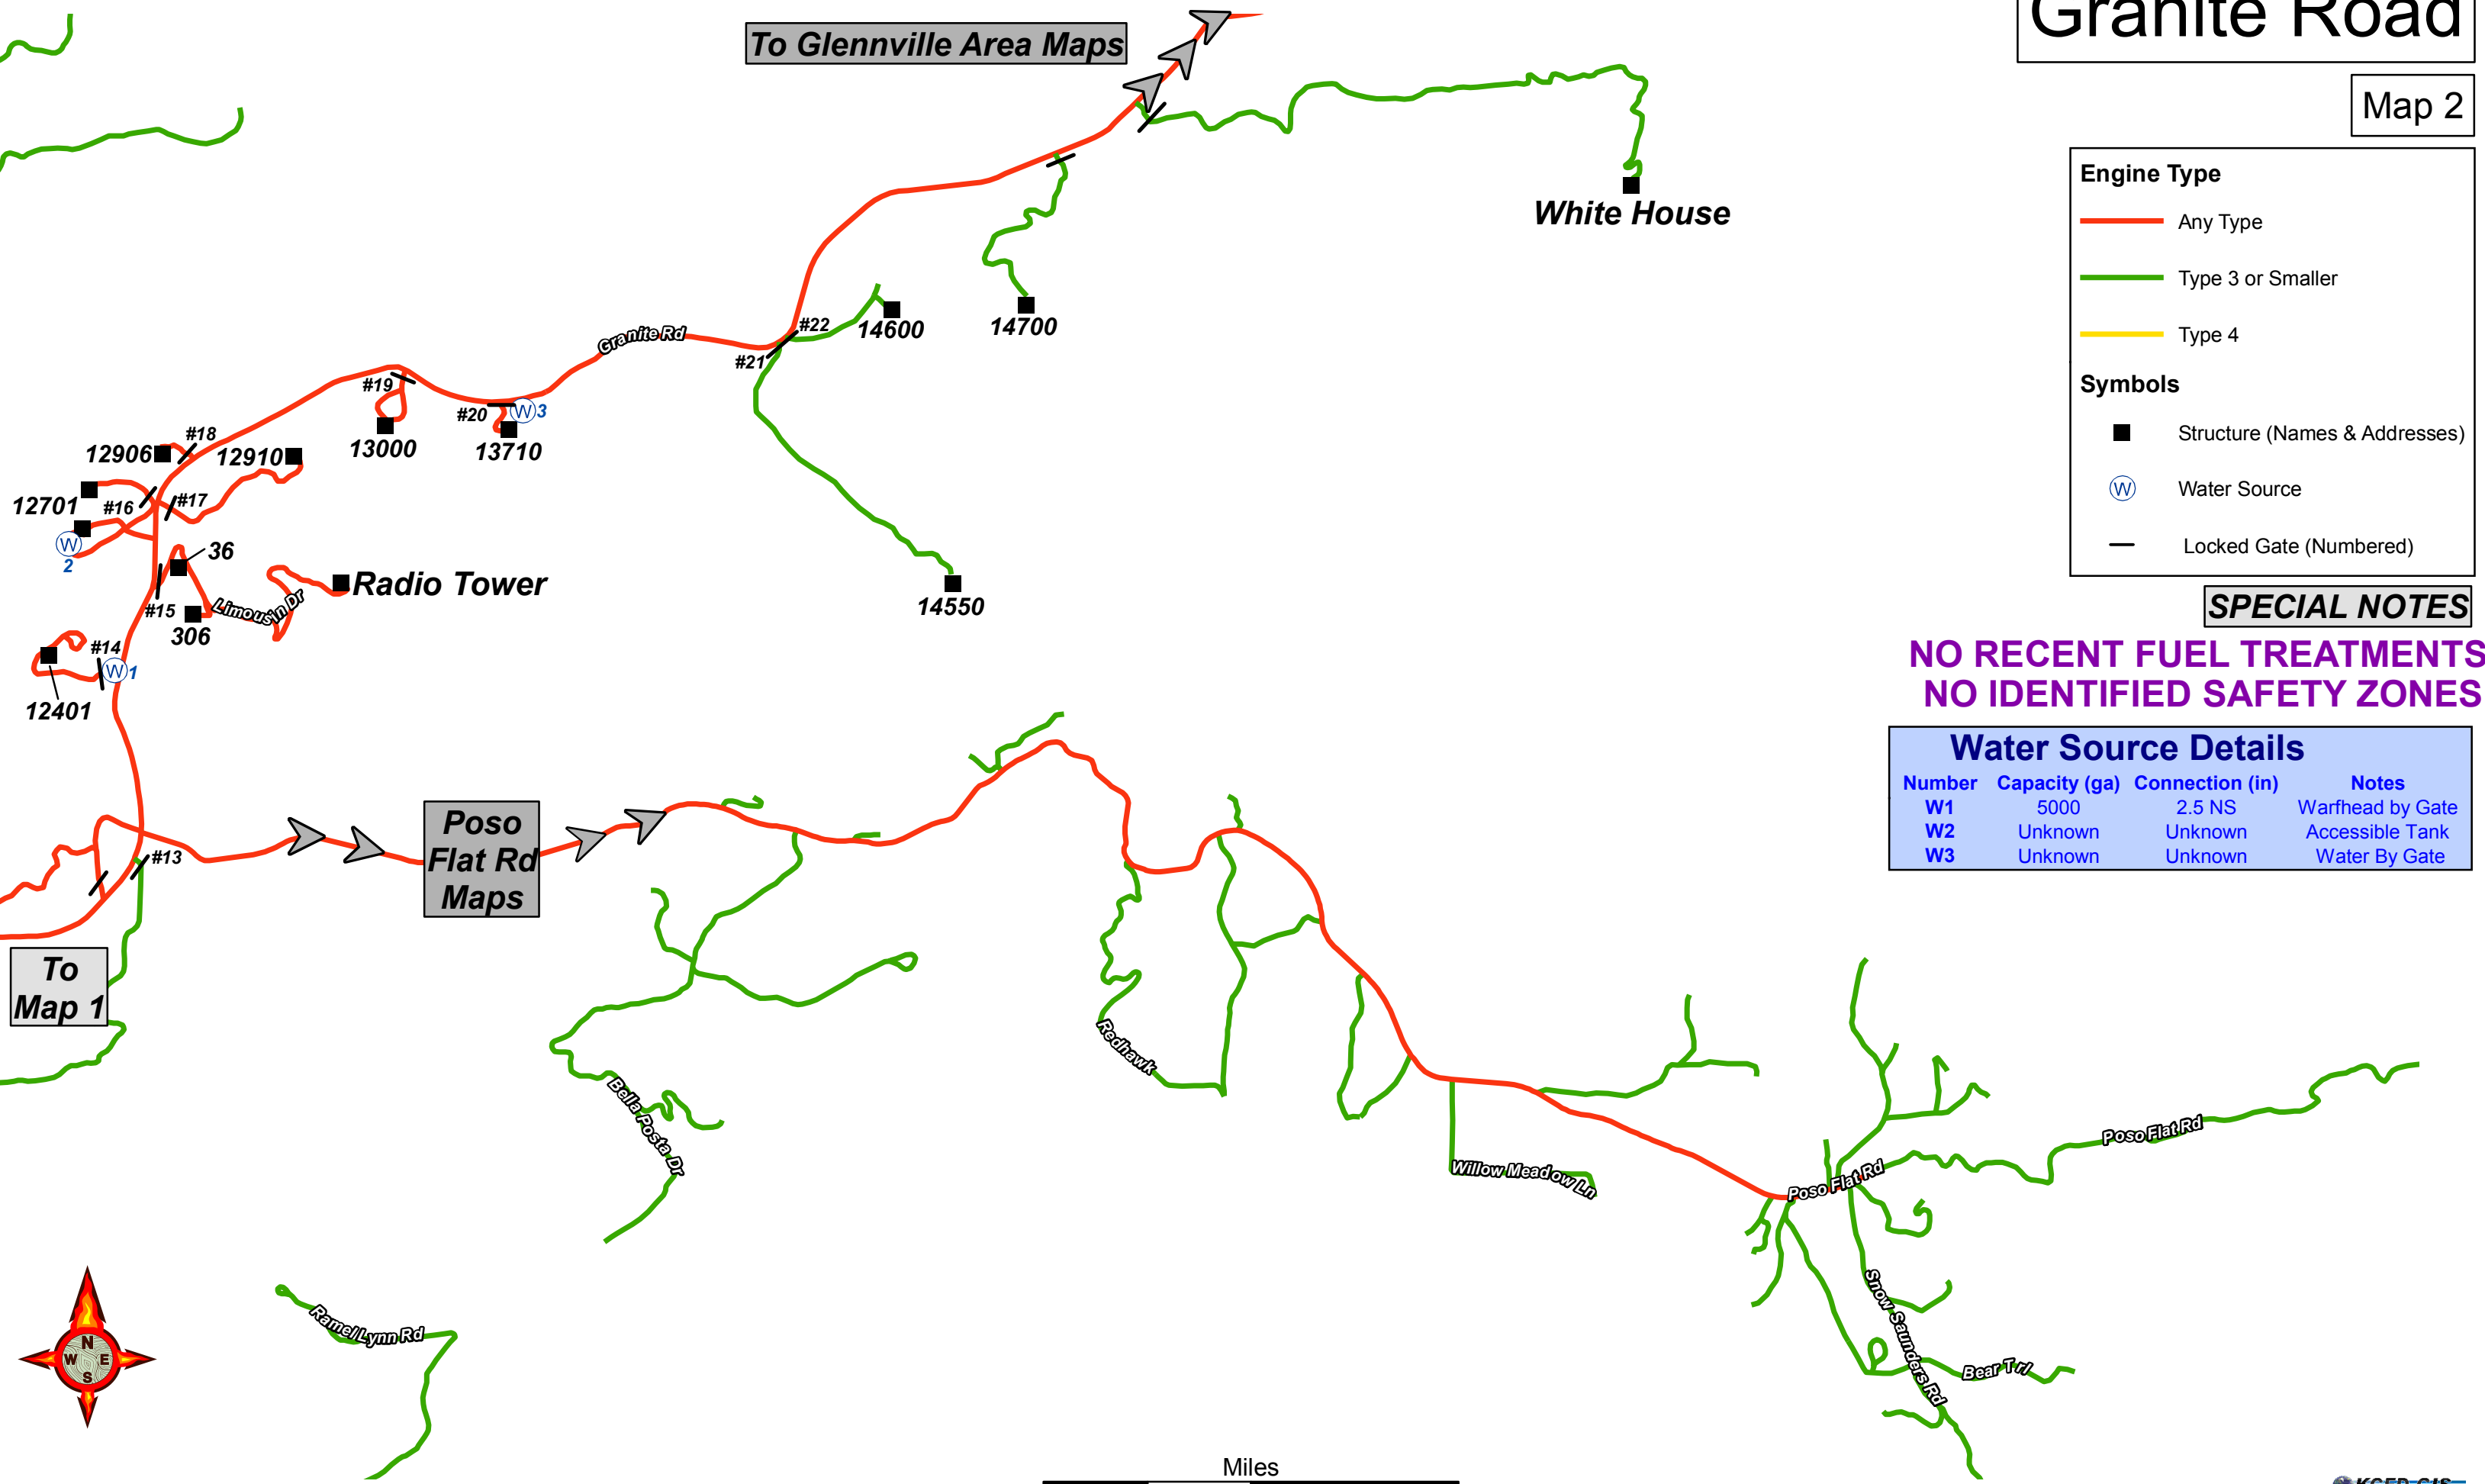

Granite Road

Map 2

Engine Type

- Any Type
- Type 3 or Smaller
- Type 4

Symbols

- Structure (Names & Addresses)
- Water Source
- Locked Gate (Numbered)

SPECIAL NOTES

NO RECENT FUEL TREATMENTS
NO IDENTIFIED SAFETY ZONES

Water Source Details

Number	Capacity (ga)	Connection (in)	Notes
W1	5000	2.5 NS	Warhead by Gate
W2	Unknown	Unknown	Accessible Tank
W3	Unknown	Unknown	Water By Gate

To Glennville Area Maps

White House

Poso Flat Rd Maps

Radio Tower

To Map 1